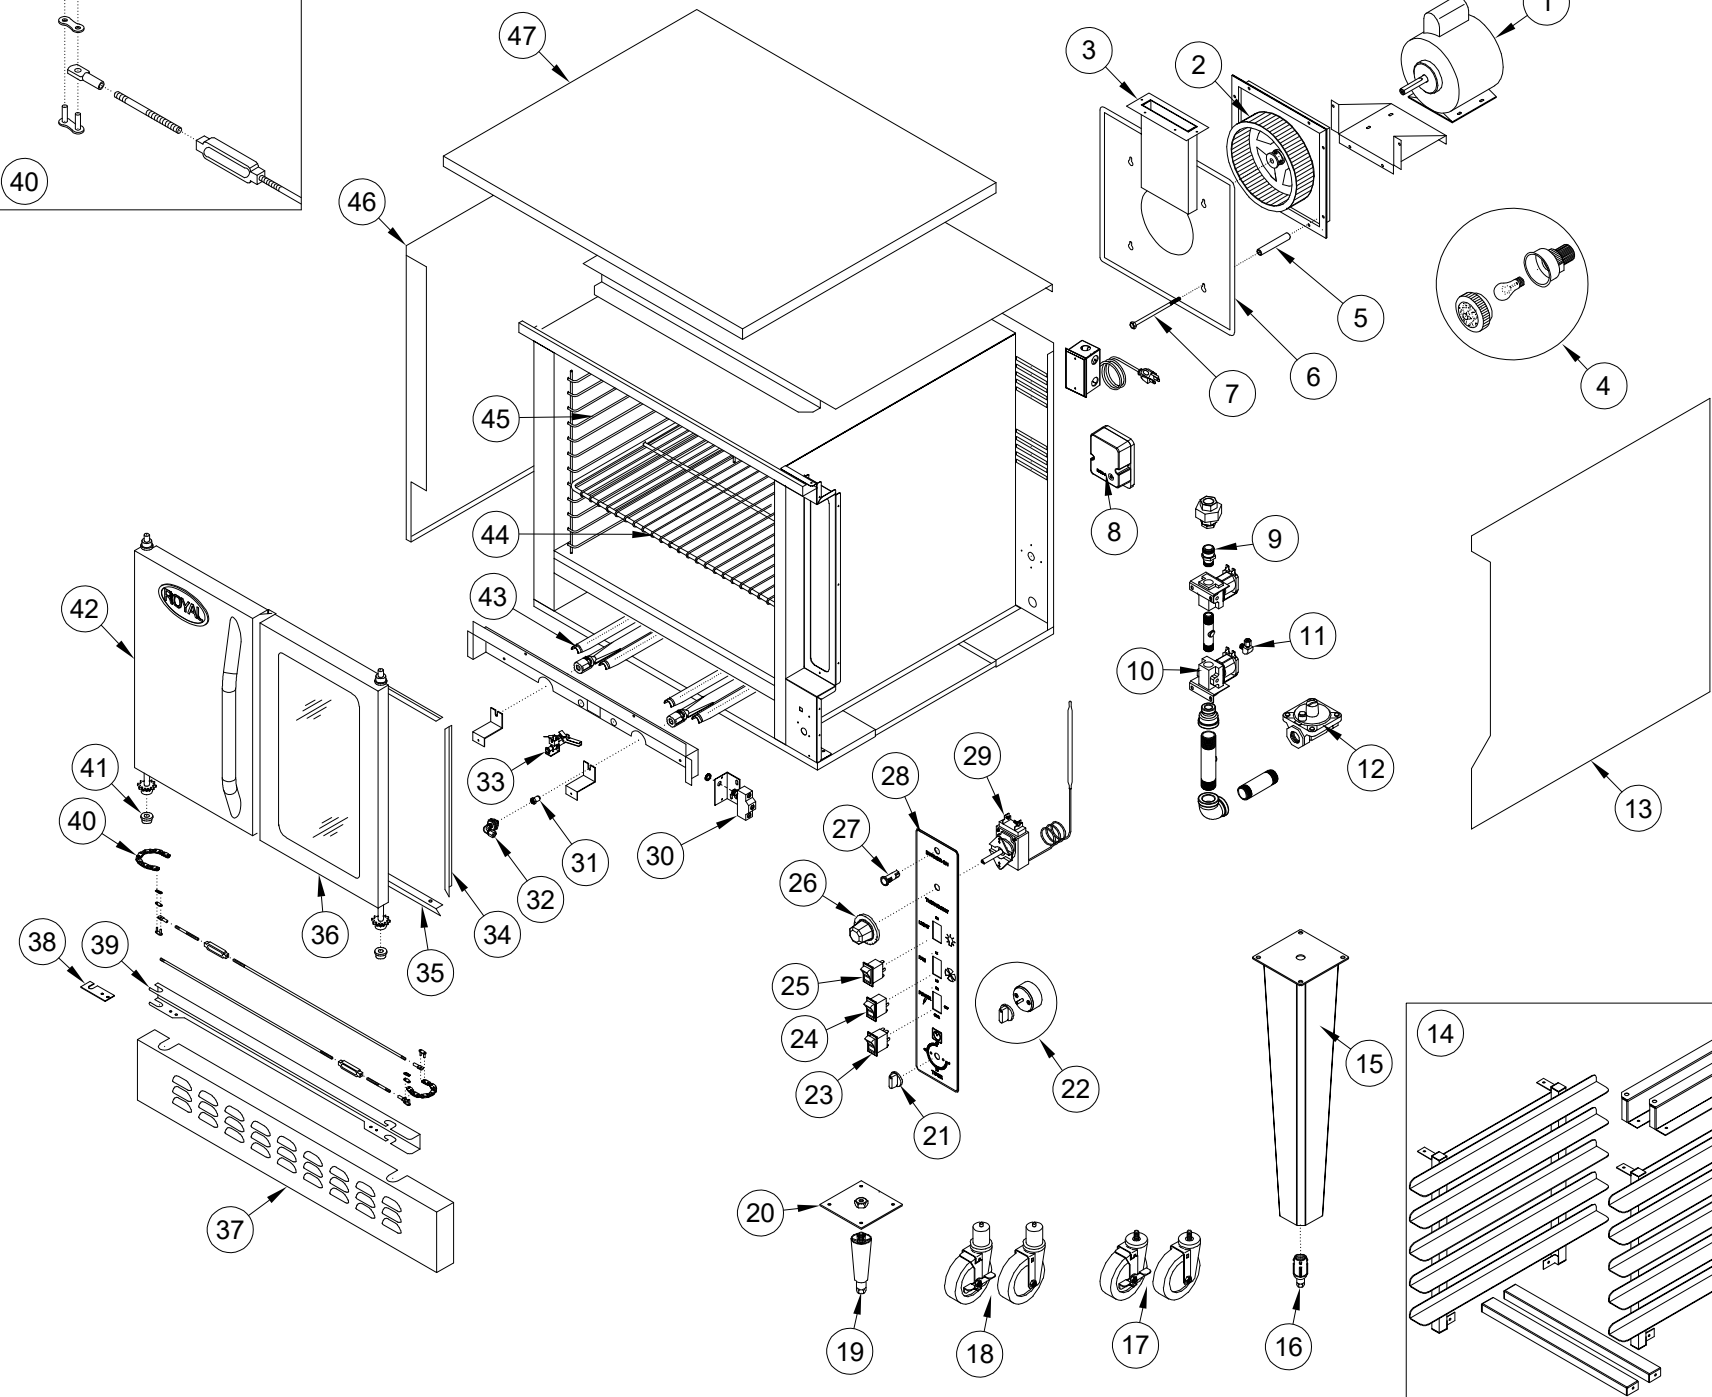

# RCO - SERIES Convection Oven

- RAM-4 MODULE (8)
- STRAIGHT FITTING (9)
- SOLENOID VALVE (10)
- 90° BRASS FITTING (11)
- INDICATOR LIGHT (27)
- ORIFICE HOOD (31)
- ORIFICE ELBOW (32)
- PILOT, OVEN (33)

060624

RCO SERIES - CONVECTION OVEN		
ITEM NO.	PART NO.	DESCRIPTION
1	2500	Motor
2	2502	Blower
3	30601	Snorkel tube weld assy.
4	2509	Light bulb kit.
5	2505	Blower spacer tube
6	30519	Blower baffle cover
7	2507	Shoulder bolt (1/4-20 x 4")
8	5853	RAM-4 Spark Module
9	2514	Straight fitting (3/8 CC x 3/8 NPT)
10	2515	Solenoid valve
11	2516	Brass fitting - 1/4 CC x 1/8 NPT x 90°
12	1618	Gas pressure regulator (natural gas)
	1619	Gas pressure regulator (propane Gas)
13	30513	Side panel – Right access
	30514	Side panel – Right rear
14	30690	For RCOS - Pan rack guide assy.
	30698	For RCOD - Pan rack guide assy.
15	30589	Leg – single unit (Complete set of 4)
16	1214	Adjustable bullet feet (one piece only)
17	2547	Caster 5" w/out brake stud mounting for RCO-2 (double stack)
	2548	Caster with brake stud mounting for RCO-2 (double stack)
18	2551	Caster 5" with brake stem mounting for RCO-1 (single deck)
	2552	Caster w/out brake stem mounting for RCO-1 (single deck)
19	3605	6" leg (for double unit only)
20	30621	Leg plate (for 6" leg only)
21	3098	Timer knob
22	2527	Manual timer & timer knob
23	2526	Switch, power – 3 position
24	2525	Switch, oven fan High/Low
25	2524	Switch, momentary oven lights
26	2523	Thermostat dial
27	2522	Indicator light
28	2521	Control panel decal
29	2520	Thermostat
30	2519	Door switch
31	1121-33	For RCOD Orifice hood # 33 (brass) natural gas.
	1122-49	For RCOD Orifice hood # 49 (brass) propane gas.
	1121-36	For RCOS Orifice hood # 36 (brass) natural gas.
	1122-50	For RCOS Orifice hood # 50 (brass) propane gas.
32	1508	Orifice elbow (3/8 CC x 3/8-27)
33	2537	Oven pilot – natural gas
	2538	Oven pilot – propane gas
34	30539	Door gasket (sides)
35	30538	Door gasket (top & bottom)
36	30605	Door assembly – Right side
37	30584	Kick plate