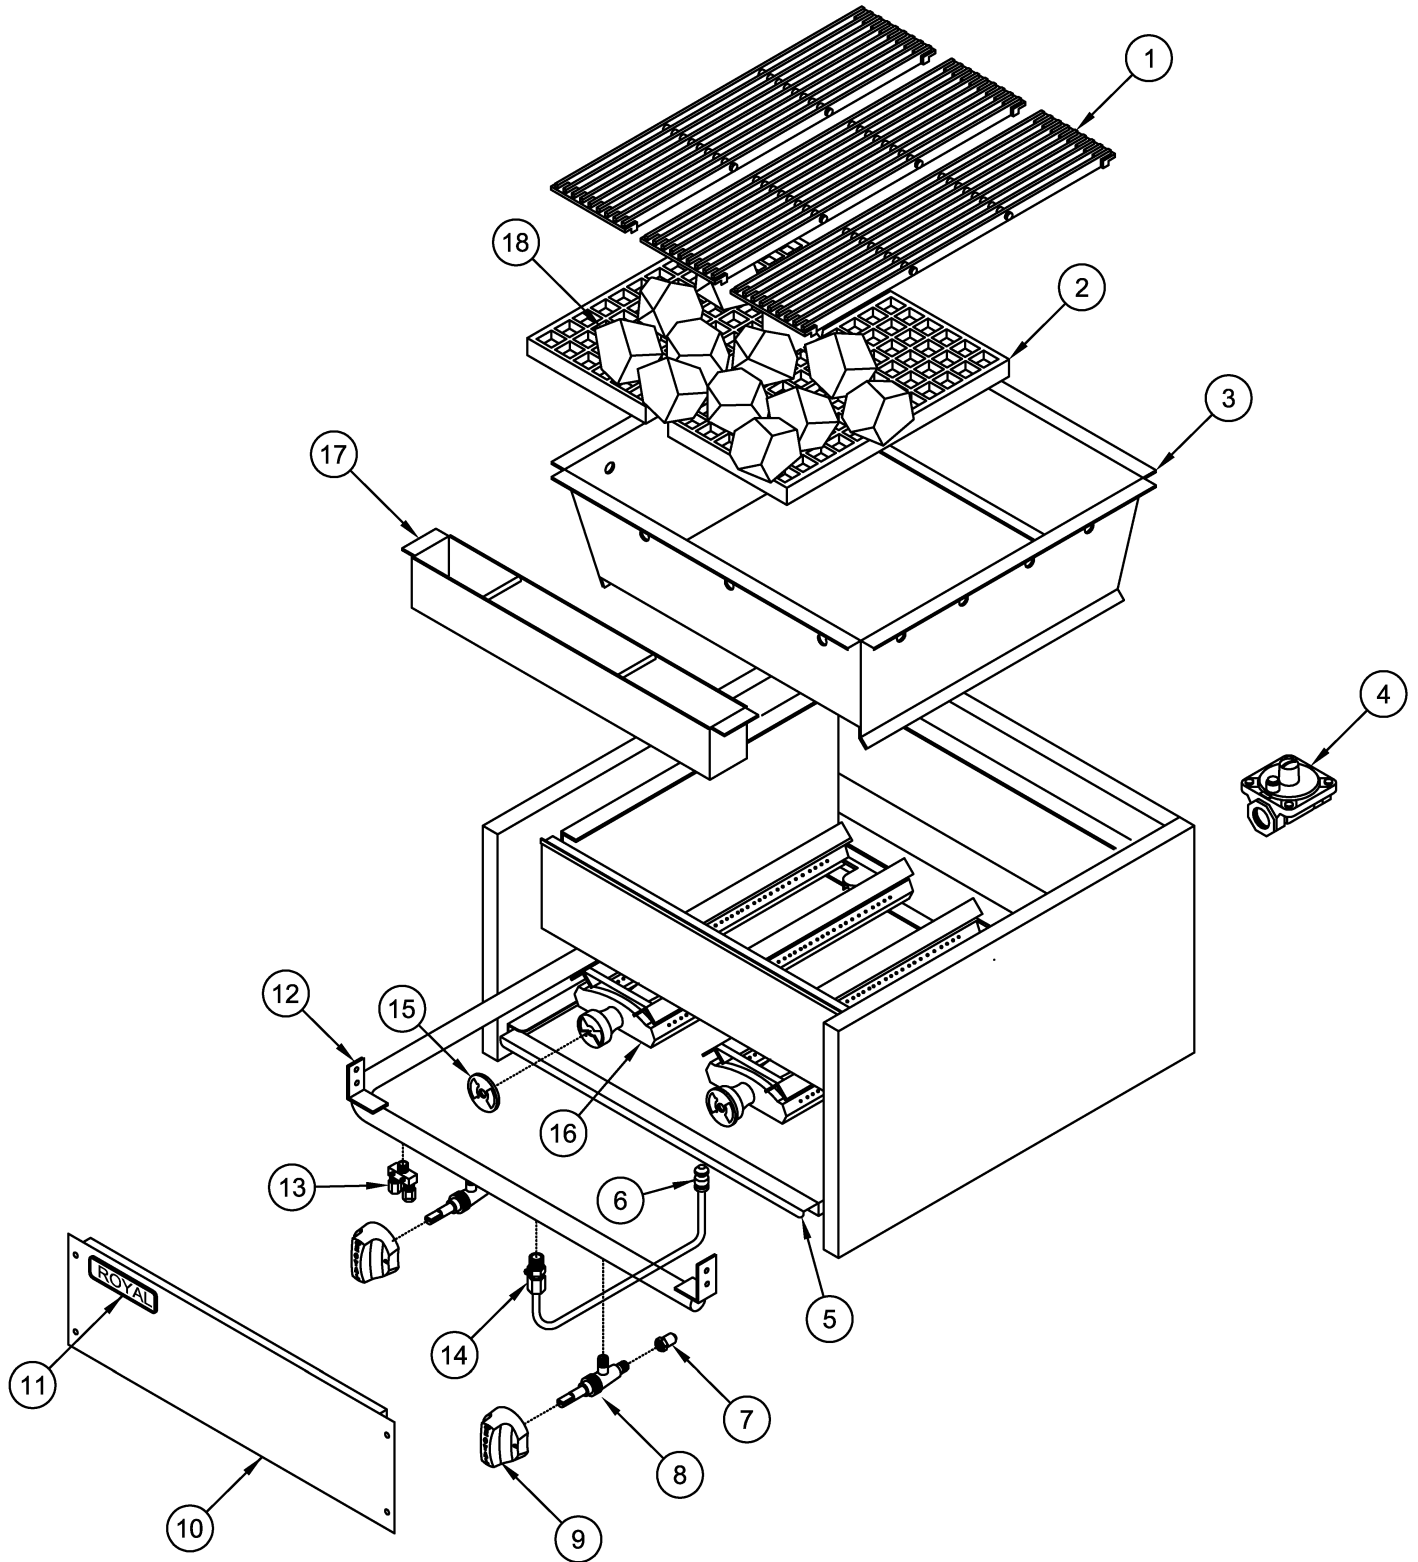

RCB & RSCB Char-rock Broiler

PILOT TIP ASSY	ORIFICE HOOD	GAS VALVE	ON/OFF KNOB	3/16 DUAL PILOT VALVE	SINGLE PILOT	AIR SHUTTER
6	7	8	9	13	14	15

RCB & RSCB

Char-rock Broiler

ITEM NO.	PART NO.	DESCRIPTION
1	1800 1801	6 x 24 Top grates (cast iron) for H/D series 5 x 21 Top grates (cast iron) for snack series
2	1802 1803	4" x 20" Bottom grate (waffle grate) for H/D series 8" x 15" Bottom grate (waffle grate) for snack series
3	29901 29902 29903 29904 29905 29906 29907 29908 29909 29910 29911	RCB-18 Fire box assy. RCB-24 Fire box assy. RCB-30 Fire box assy. RCB-36 Fire box assy. RCB-48 Fire box assy. RCB-60 Fire box assy. RSCB-12 Fire box assy. RSCB-18 Fire box assy. RSCB-24 Fire box assy. RSCB-36 Fire box assy. RSCB-48 Fire box assy.
4	1618 1619	Gas pressure regulator (natural gas) Gas pressure regulator (propane Gas)
5	29734 29735 29754 29755 29774 29775 29794 29795 29814 29815 29834	RCB-18 Crumb tray RSCB-18 Crumb tray RCB-24 Crumb tray RSCB-24 Crumb tray RCB-30 Crumb tray RSCB-30 Crumb tray RCB-36 Crumb tray RSCB-36 Crumb tray RCB-48 Crumb tray RSCB-48 Crumb tray RCB-60 Crumb tray
6	1822	Pilot tip assembly
7	1121-33 1122-49 1121-36 1122-50	Orifice hood # 33 (natural gas) for H/D series, 40,000 BTU Orifice hood # 49 (propane gas) for H/D series, 40,000 BTU Orifice hood # 36 (natural gas) for snack series, 35,000 BTU Orifice hood # 50 (propane gas) for snack series, 35,000 BTU
8	1628	Gas valve (brass) w/out orifice
9	3099	Blue knob – flat side up
10	29731 29751 29771 29791 29811 29831	RCB-18/RSCB-18 Valve cover RCB-24/RSCB-24 Valve cover RCB-30/RSCB-30 Valve cover RCB-36/RSCB-36 Valve cover RCB-48/RSCB-48 Valve cover RCB-60 Valve cover