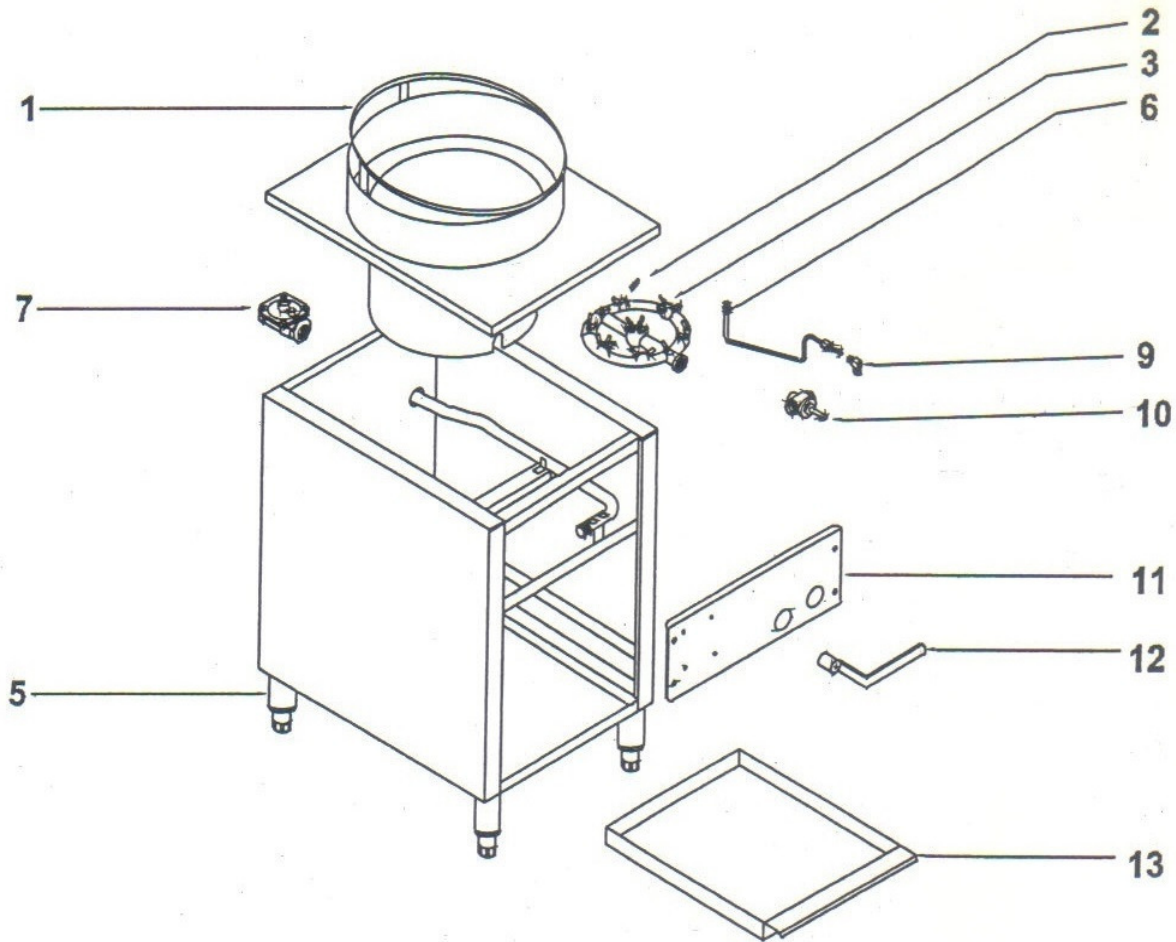

RANKIN-DELUX, INC. MODEL OR ORIENTAL WOK RANGE

WHEN ORDERING PARTS, PLEASE PROVIDE THE FOLLOWING INFORMATION

- A. MODEL NUMBER C. PART NUMBER
- B. SERIAL NUMBER D. TYPE OF GAS

11/19/2013

ITEM	PART #	DESCRIPTION	LIST \$\$	ITEM	PART #	DESCRIPTION	LIST \$\$
1	RDOR-01	WOK RING ASSEMBLY W/16" S/S RING					
1	RDOR-01A	WOK RING ASSEMBLY W/14" S/S RING					
2	RDOR-02	BURNER JET, NAT					
2	RDOR-02A	BURNER JET, LP					
3	RDOR-03	JET RING BURNER, NAT					
3	RDOR-03A	JET RING BURNER, LP					
5	RDOR-05	LEG WITH ADJUSTABLE FOOT					
6	RDOR-06	PILOT TUBE ASSEMBLY					
7	RDOR-07	REGULATOR, NAT					
7	RDOR-07A	REGULATOR, LP					
8	RDOR-08	MANIFOLD					
9	RDOR-09	PILOT ADJUSTMENT VALVE - SINGLE					
10	RDOR-10	BURNER VALVE					
11	RDOR-11	FRONT PANEL					
12	RDOR-12	BURNER VALVE HANDLE					
13	RDOR-13	DRIP TRAY					