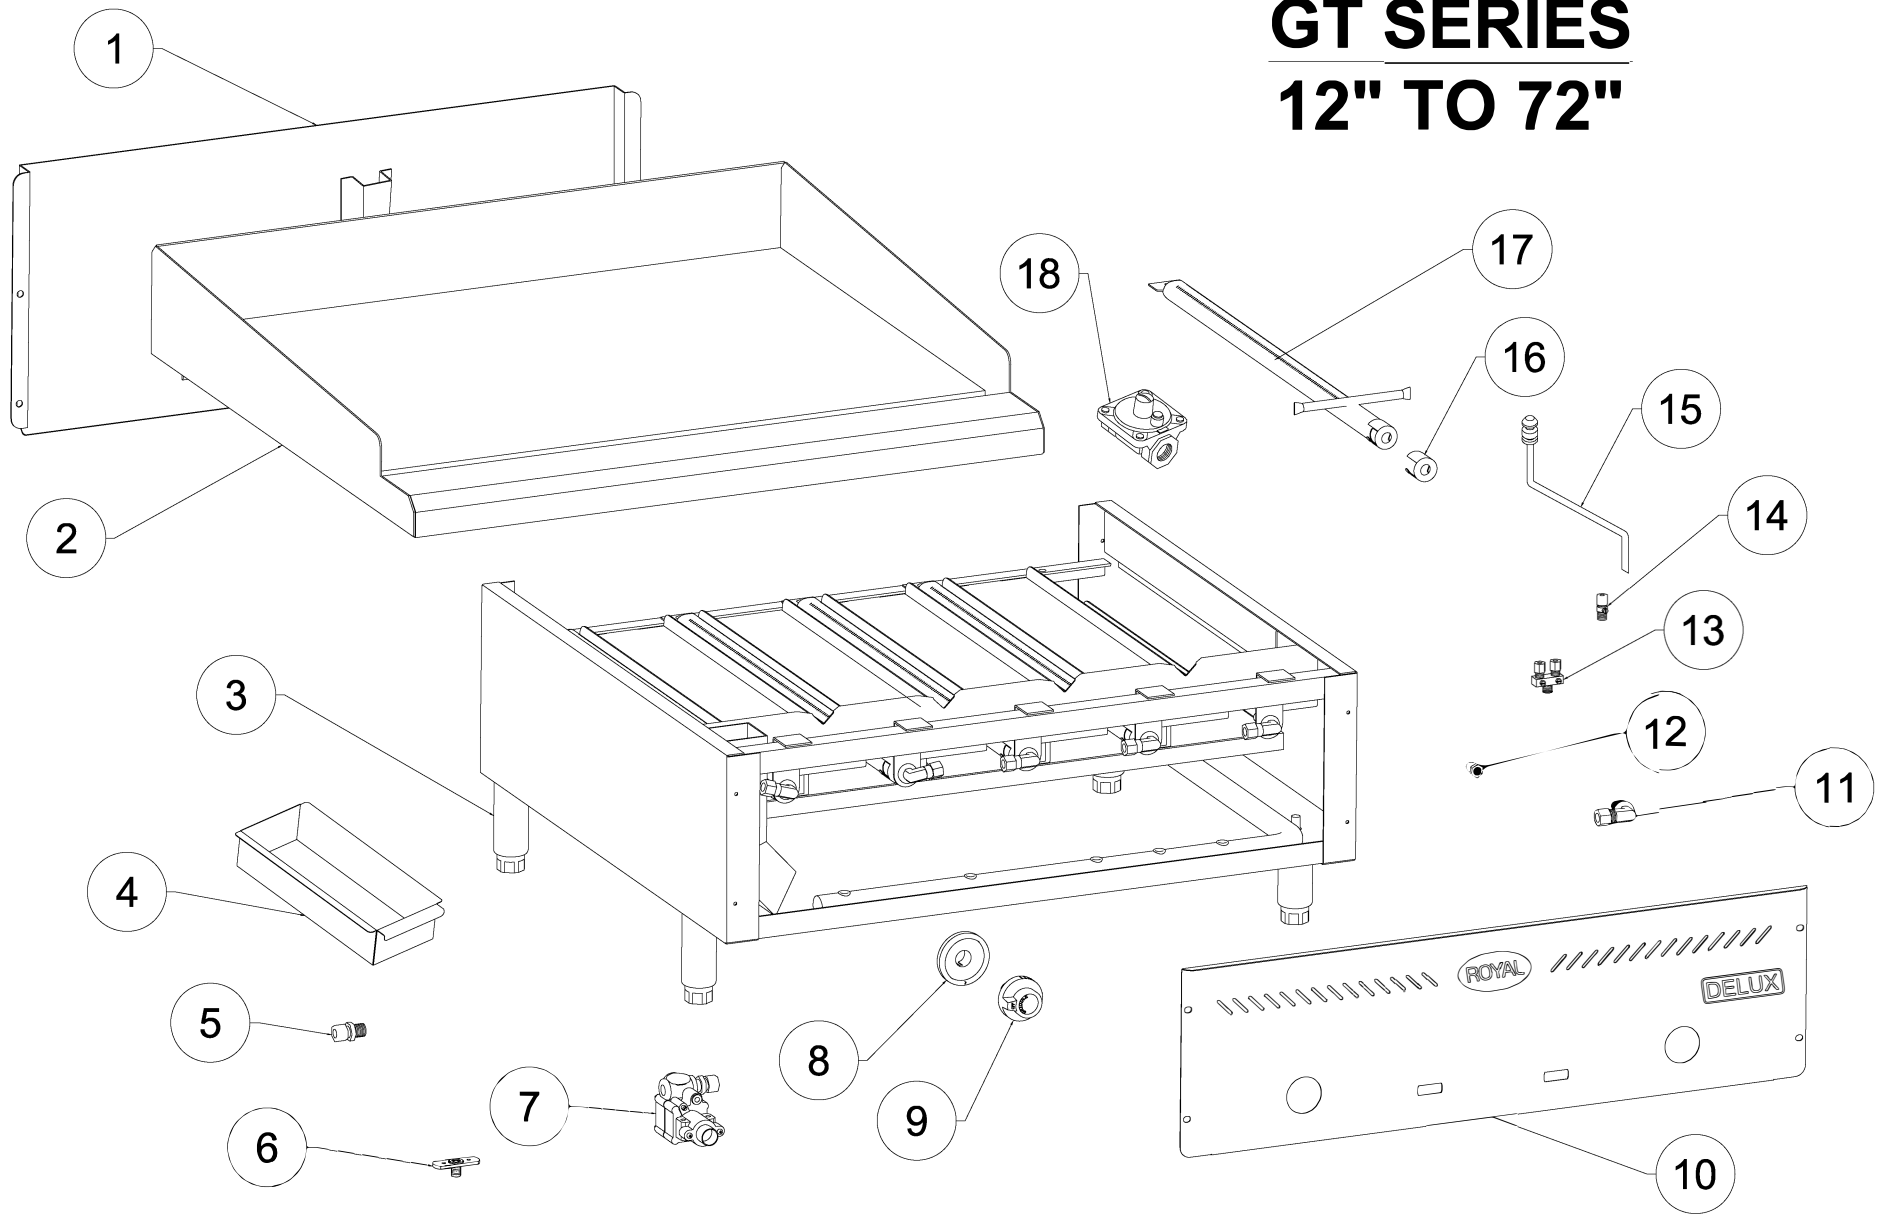

GT SERIES 12" TO 72"

082924

<p>5 3/8 CC X 1/4 NPT STRAIGHT CONNECTOR</p> 	<p>6 NIPPLE 1/8" OUTLET FLANGE</p> 	<p>8 BEZEL—CHROME</p> 	<p>9 DIAL KNOB</p> 	<p>11 3/8 CC X 3/8-27 UNS-M ELBOW</p> 	<p>12 ORIFICE HOOD</p> 	<p>13 3/16 CC X 1/8 NPT DUAL PILOT ADJUSTABLE VALVE</p> 	<p>14 3/16 CC X 1/8 NPT STRAIGHT PILOT ADJUSTABLE VALVE</p> 
--	---	--	---	--	---	--	--