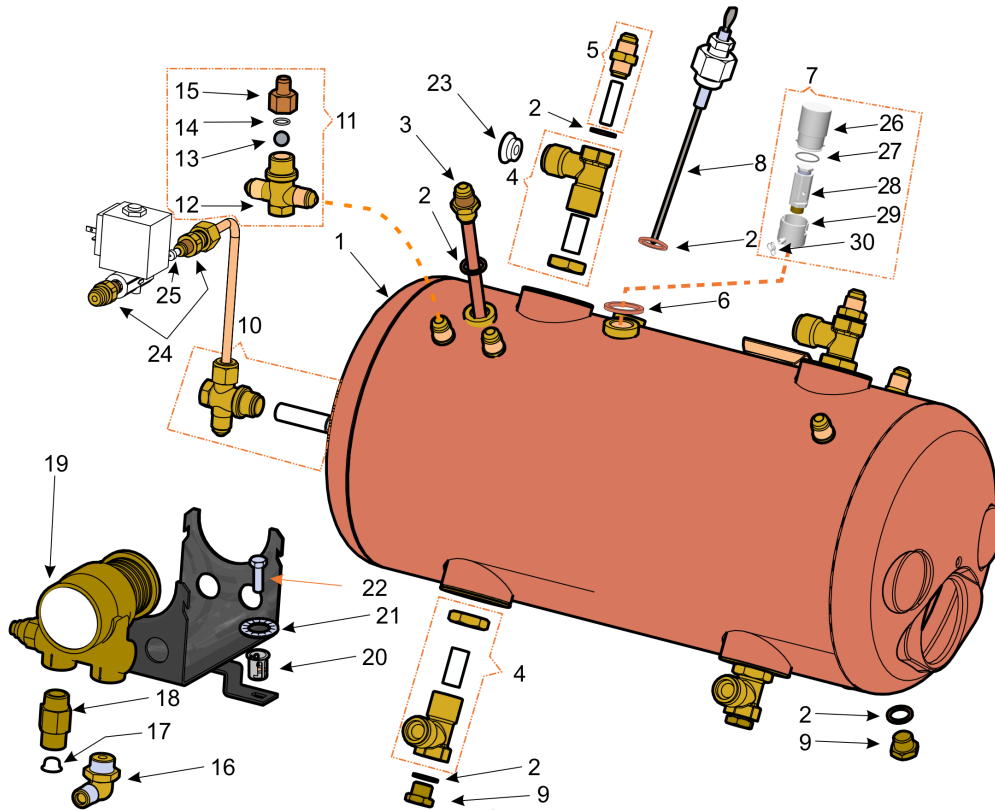

Caldera y Bomba Boiler and Pump

QUALITY ESPRESSO
Capture the Essence

Pos	DENOMINACION	DESCRIPTION	2GR	3GR
1	Caldera Decapada	Boiler	08700100	08700200
2	Arandela de Cobre 13,5x17,5x1,5	13,5x17,5x1,5 Copper Washer		01626804
3	Cjto Entrada Agua	Water Inlet Assy		07695604
4	Cjto Racord Tubo Térmico	Heat Exchanger Fitting Assy		08660200
5	Cjto Inyector Tubo Térmico	Heat Exchanger Injector Assy		08355000
6	Arandela de Cobre 17x22x1,5	17x22x1,5 Copper Washer		07412208
7	Cjto Válv. de Seguridad y protección	Pressure Relief Valve and Protection Assy		08807500
8	Cjto Sonda	Water Level Probe Assy		0441/090816
9	Tapón 1/4"G	1/4" Plug		00225805
10	Cjto Racord 3 Vías	3-Way Fitting Assy		08355300
11	Cjto Válvula Compensación	Pressure Valve Assy		08514600
12	Cuerpo Válvula Compensación	Pressure Valve Main Body		08381000
13	Esfera Ø8	Ø8 Sphere		01720507
14	Junta Tórica	O-Ring		08179103
15	Tapón Válvula Compensación	Pressure Valve Plug		08179004
16	Racord Entrada Bomba	Water Pump Inlet Fitting		08004418
17	Filtro Ø13	Ø13 Filter		08297900
18	Racord Bomba 3/8"	Pump 3/8" Fitting		0371/110103
19	Cuerpo Bomba Agua	Water Pump Main Body		07822109
19	Cuerpo Bomba Agua Procon	Procon Water Pump Main Body		07822109-S
20	Tuerca Enjaulada	Nut		0551/030136
21	Arandela DIN 9021	DIN 9021 Washer		07410319
22	Tornillo M5x15 DIN 933	M5x15 DIN 933 Screw		04522405
23	Inyector Tubo Térmico Ø4,5	Ø4,5 Heat Exchanger Injector		08426700
23	Inyector Tubo Térmico Ø2,5	Ø2,5 Heat Exchanger Injector		08426720
23	Inyector Tubo Térmico Ø2	Ø2 Heat Exchanger Injector		08426710
24	Racord 1/8x1/4"	1/8x1/4" Fitting		07466501
25	Reductor Entrada Agua	Inlet Water Pressure Reducer		08391200
26	Tapa Válvula de Seguridad	Pressure Relief Cover		08741700
27	Junta Tórica 27,5 x 1,5	27.5 x 1.5 O-Ring		04406200
28	Válvula de Seguridad	Pressure Relief Valve		08074701
29	Cazoleta Válvula de Seguriad	Pressure Valve Relief Bowl		08741800
30	Abrazadera de Alambre	Metallic Wire Clip		08633010