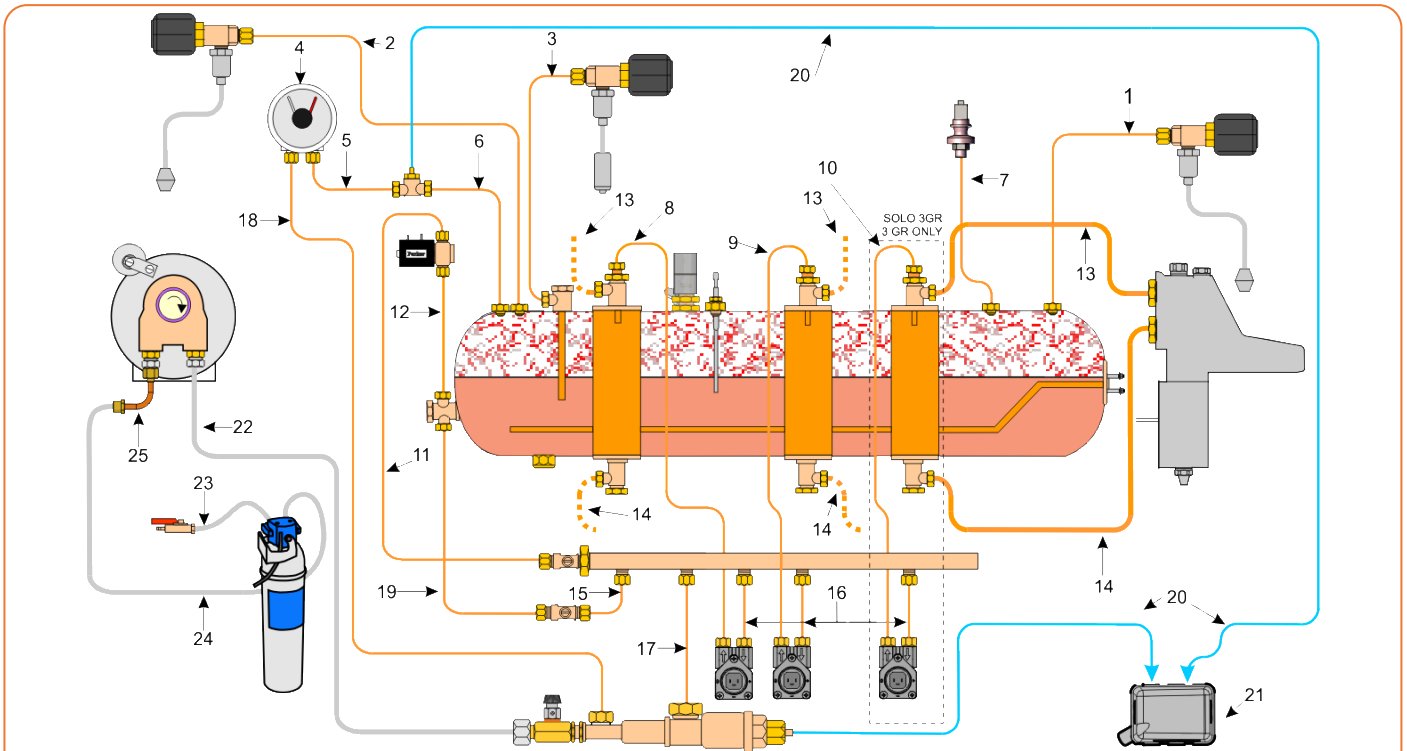

Sistema Hidráulico

Hydraulic System

QUALITY ESPRESSO
Capture the Essence

Pos	DENOMINACION	DESCRIPTION	2GR	3GR
1	Tubo Vapor Derecho	Right Steam Tube		08362400
1	Tubo Vapor Derecho (Máq Alta)	Right Steam Tube (Tall Machines)		08497500
2	Tubo Vapor Izquierdo	Left Steam Tube		08362700
2	Tubo Vapor Izquierdo (Máq Alta)	Left Steam Tube (Tall Machines)		08497400
3	Tubo Salida Agua	Water Outlet Tube	08486400	08362600
3	Tubo Salida Agua (Máq Alta)	Water Outlet Tube (Tall Machines)	08497600	08718000
4	Manómetro	Pressure Gauge		08584500
5	Tubo Válvula a Manómetro	Comp. Valve to P.Gauge Tube		08384800
6	Tubo Caldera a Válvula Comp.	Boiler to Comp. Valve Tube		08384700
7	Tubo Caldera a Presostato	Boiler to Pressure Switch Tube		08538000
8	Tubo Contador a TT (1.º Grupo)	Flowmeter to HE (1st G) Tube		08308200
9	Tubo Contador a TT (2.º Grupo)	Flowmeter to HE (2nd G) Tube		08308300
10	Tubo Contador a TT (3.º Grupo)	Flowmeter to HE (3rd G) Tube	X	08308400
11	Tubo Red a Electroválvula	Main Water to Fill Sol. Tube		08309600
12	Tubo Electrov a Racord Caldera	Solenoid Val. to Boiler Fitting Tube		08309700
13	Tubo Entrada Grupo	Group Inlet Tube		08511200
13	Tubo Entrada (1er y 2o Gr) Alta	1st & 2nd Group Inlet Tube (Tall)		08463500
13	Tubo Entrada (3r Grupo) Alta	3rd Group Inlet Tube (Tall)	X	08463600
14	Tubo Retorno Grupo	Group Outlet Tube		08511300
14	Tubo Retorno Grupo (Máq Alta)	Group Outlet Tube (Tall M.)		08463700
15	Tubo Colector a Válvula Entrada	Collector to Entrance Valve		08309800
16	Tubo Colector a Contador Vol.	Collector to Flowmeter Tube		08347600
17	Tubo Válvulas a Colector	Valves to Collector Tube		08343900
18	Tubo Válvulas a Manómetro	Valves to Pressure Gauge Tube		08116510
19	Tubo Válvula Entrada a R.Caldera	Inlet Valve to Boiler Fitting Tube		08442200
20	Tubo Silicona Válvulas a Cubeta	Silicone Valve to Drain Tube		67613609063
21	Cubeta Desague	Drain cup		08478700
22	Tubo Bomba a Colector	Pump to Collector Tube		08341600
23	Tubo Entrada Agua Red	Water Inlet Tube		0571/050108
24	Tubo Entrada Bomba	Pump Inlet Tube		0551/050112
25	Tubo Codo 3/8" M - 3/8" H G (*SM)	Elbow Tube 3/8" M - 3/8" F (*ATM)		08712800