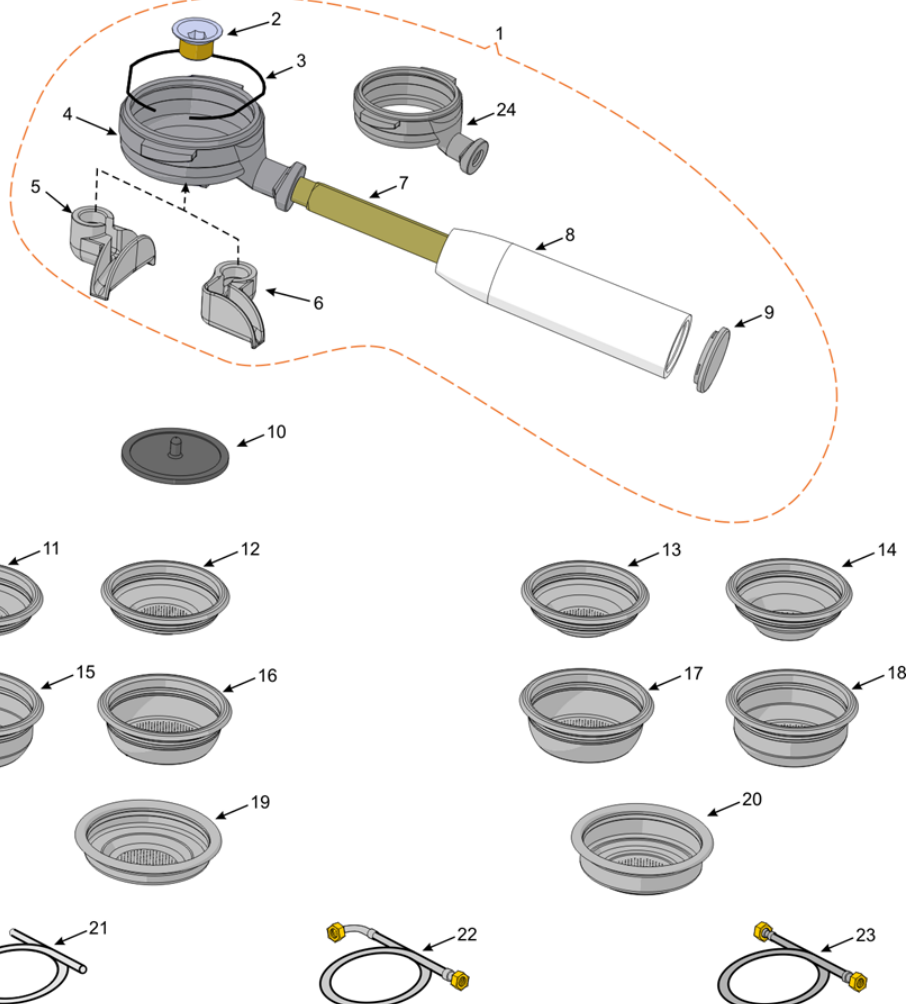

Dotaciones Accessories

QUALITY ESPRESSO
Capture the Essence

Pos	DENOMINACION	DESCRIPTION	REF
1	Cjto Porta Filtros 1 Café Blanco	1 Coffee White Filter Holder Assy	08684100
1	Cjto Porta Filtros 2 Cafés Blanco	2 Coffee White Filter Holder Assy	08684200
1	Cjto Porta Filtros 1 Café Negro	1 Coffee Black Filter Holder Assy	08684110
1	Cjto Porta Filtros 2 Cafés Negro	2 Coffee Black Filter Holder Assy	08684210
2	Tornillo Boquilla Dispensador	Dispenser Nozzle Screw	08480100
3	Muelle Porta Filtros	Filter Holder Spring	11214301
4	Cuerpo Porta Filtros	Filter Holder Main Body	08480050
5	Salida 2 Cafés	2 Coffee Dispense Nozzle	08366750
5	Salida 2 Vías (Mini)	2 Coffee Mini Dispense Nozzle	08559500
6	Salida 1 Café	1 Coffee Dispense Nozzle	08366650
7	Eje Mango Porta Filtros	Filter Holder Handle Shaft	08335800
8	Mango Portafiltros Blanco	White Filter Holder Handle	08684300
8	Mango Portafiltros Negro	Black Filter Holder Handle	08684310
9	Tapa Mango Portafiltros	Filter Holder Handle Cover	08684600
10	Tapa Cacillo Limpieza	Filter Cleaning Cover	08599500
11	Filtro 1 Café Pequeño 6-8 gr	1 Coffee Small 6-8 gr Filter	08672300
12	Filtro 1 Café Pequeño 7-10 gr	1 Coffee Small 7-10 gr Filter	08672100
13	Filtro 1 Café Pequeño 8-12 gr (Estándar)	1 Coffee Small 8-12 gr Filter (Standard)	08672000
14	Filtro 1 Café Grande 10-14 gr	1 Coffee Big 10-14 gr Filter	08672200
15	Filtro 2 Cafés Pequeño 12-14 gr	2 Coffee Small 12-14 gr Filter	08672400
16	Filtro 2 Cafés Pequeño 14-16 gr	2 Coffee Small 14-16 gr Filter	08672600
17	Filtro 2 Cafés Grande 16-20 gr (Estándar)	2 Coffee Big 16-20 gr Filter (Standard)	08672500
18	Filtro 2 Cafés Grande 20-25 gr	2 Coffee Big 20-25 gr Filter	08672700
19	Filtro Monodosis 1 Café	1 Coffee Filter Pod	08365000
20	Filtro Monodosis 2 Cafés	2 Coffee Filter Pod	08365100
21	Tubo Desagüe	Drain Tube	08020703
22	Tubo Entrada 1600 mm	1600 mm Inlet Tube	0551/050112
23	Tubo Desague 710 mm	710 mm Drain Tube	0571/050108
24	Porta Filtros Perforado	Naked Filter Holder	08480090