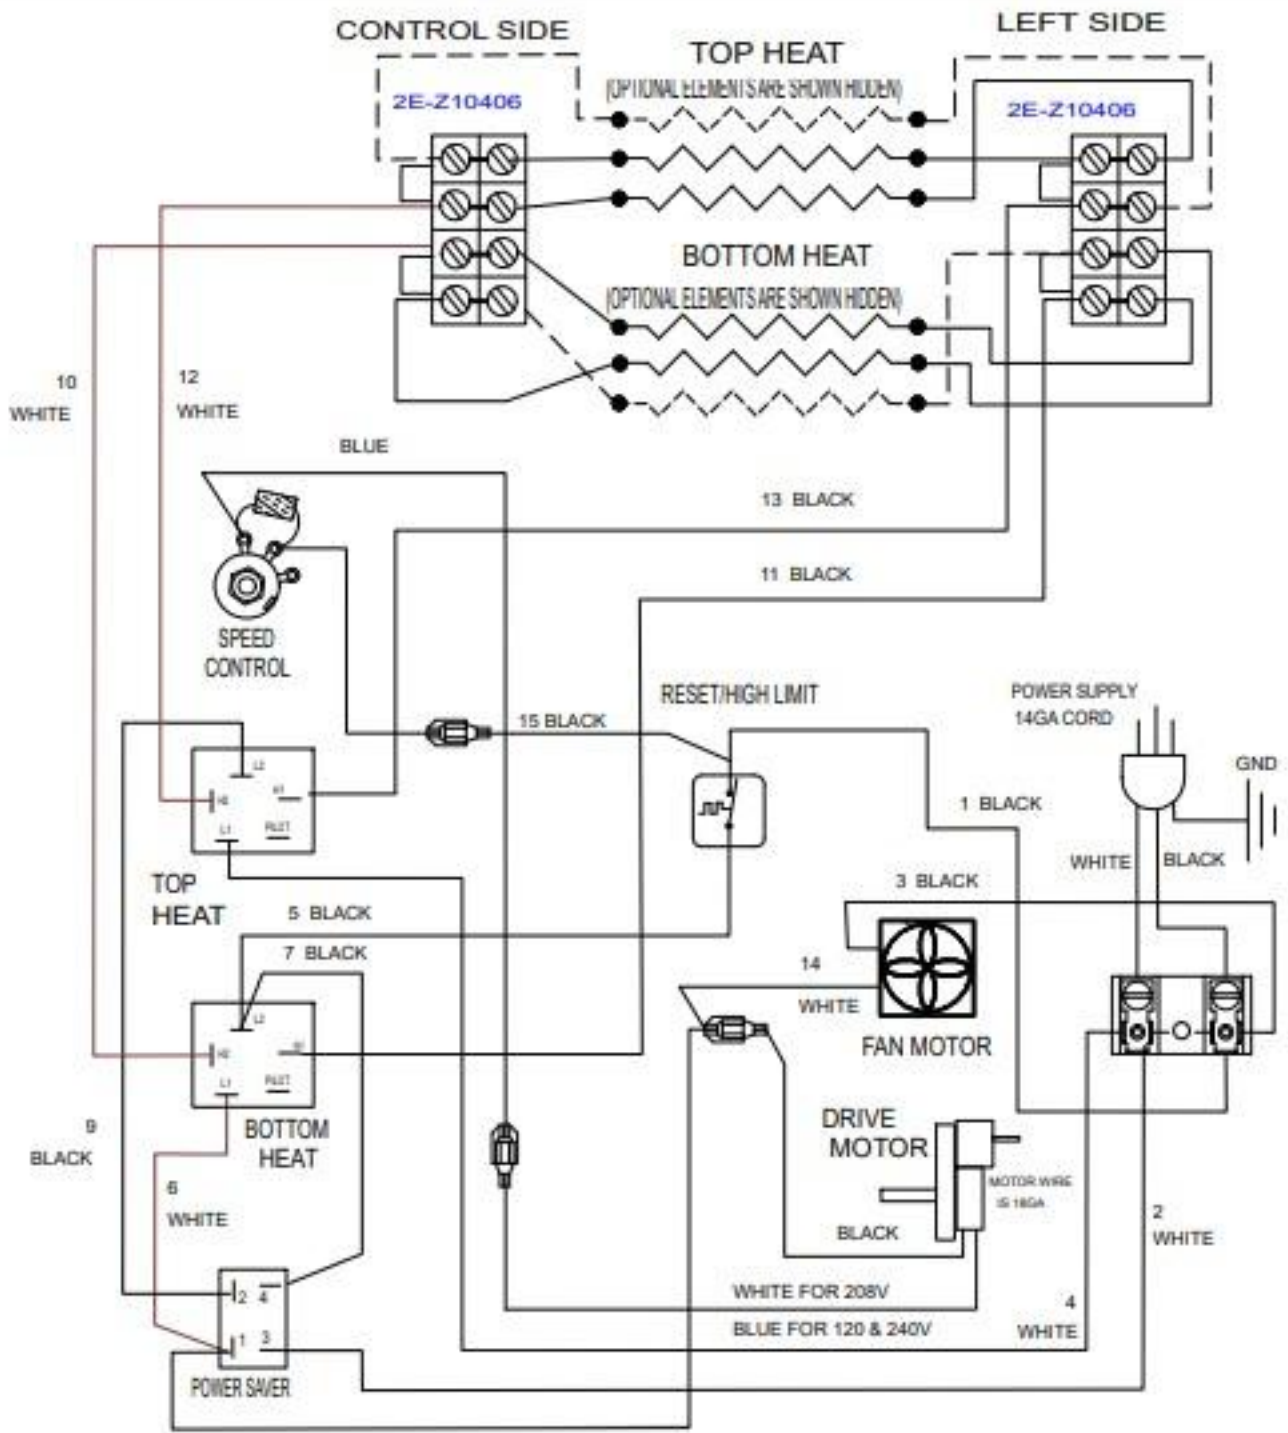

ALL WIRES ARE 12 GA UOS

8 WHITE

ALL WIRES ARE 12 GA UOS

8 WHITE