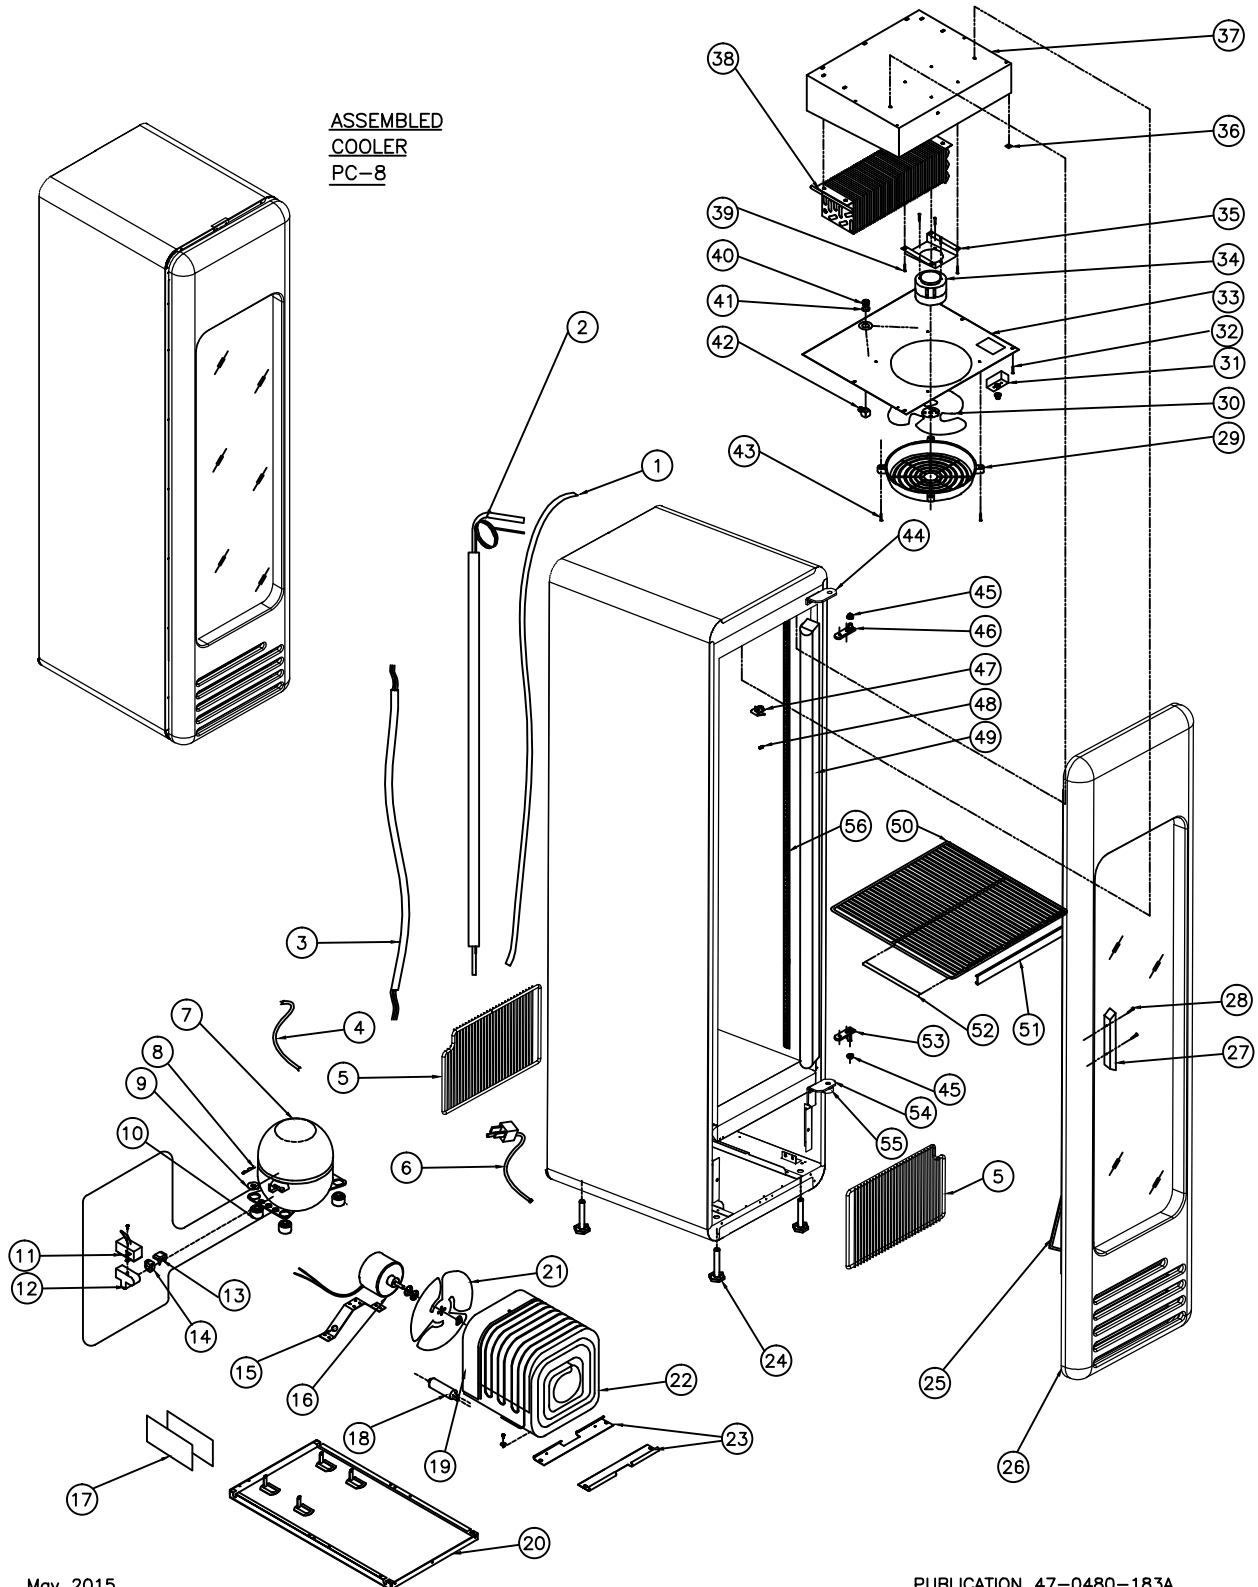

31 BRAMSTEELE ROAD
BRAMPTON, ONTARIO
L6W 3K6

QBD® Cooling Systems Inc.

TEL: (905) 459-0709 COOLER: PC 8
FAX: (905) 459-1478 34-6808 120V, 60Hz

Cooling Systems Inc.

31 Bramsteele Rd
Brampton, Ontario, Canada
L6W 3K6
Telephone: (905) 459-0709
Toll Free: (800) 633-3005
FAX: (905) 459-1478
info@qbd.com
www.qbd.com

PC8 Cooler

(34-6808-XXX) 120V, 60 Hz.

Item No.	Part No.	Pepsi Part No.	Description	Item No.	Part No.	Pepsi Part No.	Description
1	11-3375-000		Drain Tube Clear Vinyl	27	47-0120-186		Handle, PC8 Door
2	47-0020-595		Suction Line Assy PC8	28	47-0400-024	510518	SCW ST 8 - 32 x 1/2 FT HD BK QUAD
3	47-0450-255		Harness, PC8 Refrigeration	29	47-0120-095	69699	Guard Fan Evap
4	47-0450-254		Harness, PC8 Compressor	30	47-0530-531		Fan Blade Evaporator
5	47-0200-235		Grill, PC8 Wire	31	47-0430-093	83987	Cold Control
6	18-7218-001	1007217	Cord, Power 14/3 SJTW-A 12'	32	53-0301-021		SCW SM 8 x 1/2 - AB QUAD
7a	47-0530-191	1003060	Compressor, TPA1370YXA Tecumseh	33	47-0034-787		Drip Tray PC8
7b	47-0530-660		Compressor, EGZS60HLP Embraco	34	47-0410-050	82654	Motor, 4 Watt "PSC" Evaporator
8	47-0370-001		Clip, Compressor Mounting	35	47-0031-527	81038	Bracket Motor Evap.
9	18-6147-000		Washer 3/8 SAE Flat ZC WFS-37	36	18-7240-000		Nut 6-32 Speed J-Type
10	18-9723-000		Grommet (Compressor Foot)	37	47-0034-780		Housing, PC8 Evap Shroud
11a	47-0430-075	510446	Capacitor, TPA1370YXA Tecumseh	38	47-0530-590		Evap Coil, PC8
11b	47-0430-243		Capacitor, EGZS60HLP Embraco	39	47-0400-022		SCW TR 10 - 32 x 3/4 IND HEX HD
12	47-0430-076	510506	Cover Electrics, TPA1370YXA Tecumseh	40	31-4213-000	151668	Connector Drain 1/2 - 20
13a	47-0430-073	510442	Overload, TPA1370YXA Tecumseh	41	47-0460-005	69695	Washer Drain Poly 500ID x .687OD
13b	47-0430-233		Overload, EGZS60HLP Embraco	42	31-4214-000	1003788	Drain Adapter
14a	47-0430-074	510444	Relay, TPA1370YXA Tecumseh	43	47-0400-021		SCW SM10 x 3/4 'B' PH HX HD
14b	47-0430-242		Relay, EGZS60HLP Embraco	44	47-9060-039		Hinge, PC8 Top Black
15	47-0033-993		Bracket 1/4 HP Cond. Motor	45	47-0080-006	510044	Insert Bronze
16	47-0410-053	1004931	Motor 6 Watt, Condenser "PSC"	46	47-0090-081	1009576	Pin Pivot Top
17	47-0060-110		Condensate Soakers (2 required)	47	53-0377-032	510362	Bracket (clip) Shelf Support
18	47-0011-322		Drier Assy, 5/16 Swagged	48	47-0400-007	510282	SCW Pilaster Stip "Custom"
19	47-0034-272		Shroud, Condenser SL10/DC10PT	49	47-0530-571	1005656	LED Lamp 16 Watts
20	47-0020-611		Welded, PC8 Comp. Platform	50	47-0200-232	1022766	Shelf, PC8 Flat
21	47-0530-541	57910	Fan Blade, Condenser	51	47-0130-657		Price Holder PC8 13 1/2" Black
22	47-0530-549	1008572	Cond. Coil Lint Forgiven 5/16"	52	47-7993-033	81318	Clip, Shelf Stopper
23	47-0033-994		Support 1/4 HP Cond.	53	47-0090-082	1009577	Pin, Pivot Bottom
24	47-0530-089	510204	Level Leg 1/2 x 3 x 1 3/4 AF	54	47-9061-039		Hinge, PC8 Bottom Black
25	47-0140-031		Gasket Door PC8	55	53-0149-069	510108	Spring Door
26	47-7688-XXX		Door Assembly (need door colour)	56	47-0034-864		Pilaster Strip 44"

**Note: Embraco Compressor went into production on 17-FEB-16
Starting Serial # 1FC160204336272**

Decals:

47-9135-936	Decal, PC8 Pepsi Retro Door
47-9136-936	Decal, PC8 Pepsi Retro Side
47-9069-932	Decal, PC8 Pepsi Door
47-9070-932	Decal, PC8 Pepsi Side 2014

Plastic Door Only:

47-0011-302	Door, PC8 Grey Full Assy
47-0011-310	Door, PC8 Blue Full Assy
47-0011-311	Door, PC8 Burgundy Full Assy
47-0011-323	Door, PC8 Green Full Assy
47-0011-324	Door, PC8 Yellow Full Assy
47-0011-325	Door, PC8 Orange Full Assy
47-0011-326	Door, PC8 Red Full Assy
47-0011-327	Door, PC8 Black Full Assy
47-0011-402	Door, PC8 Pearl White Full Assy

Accessories: