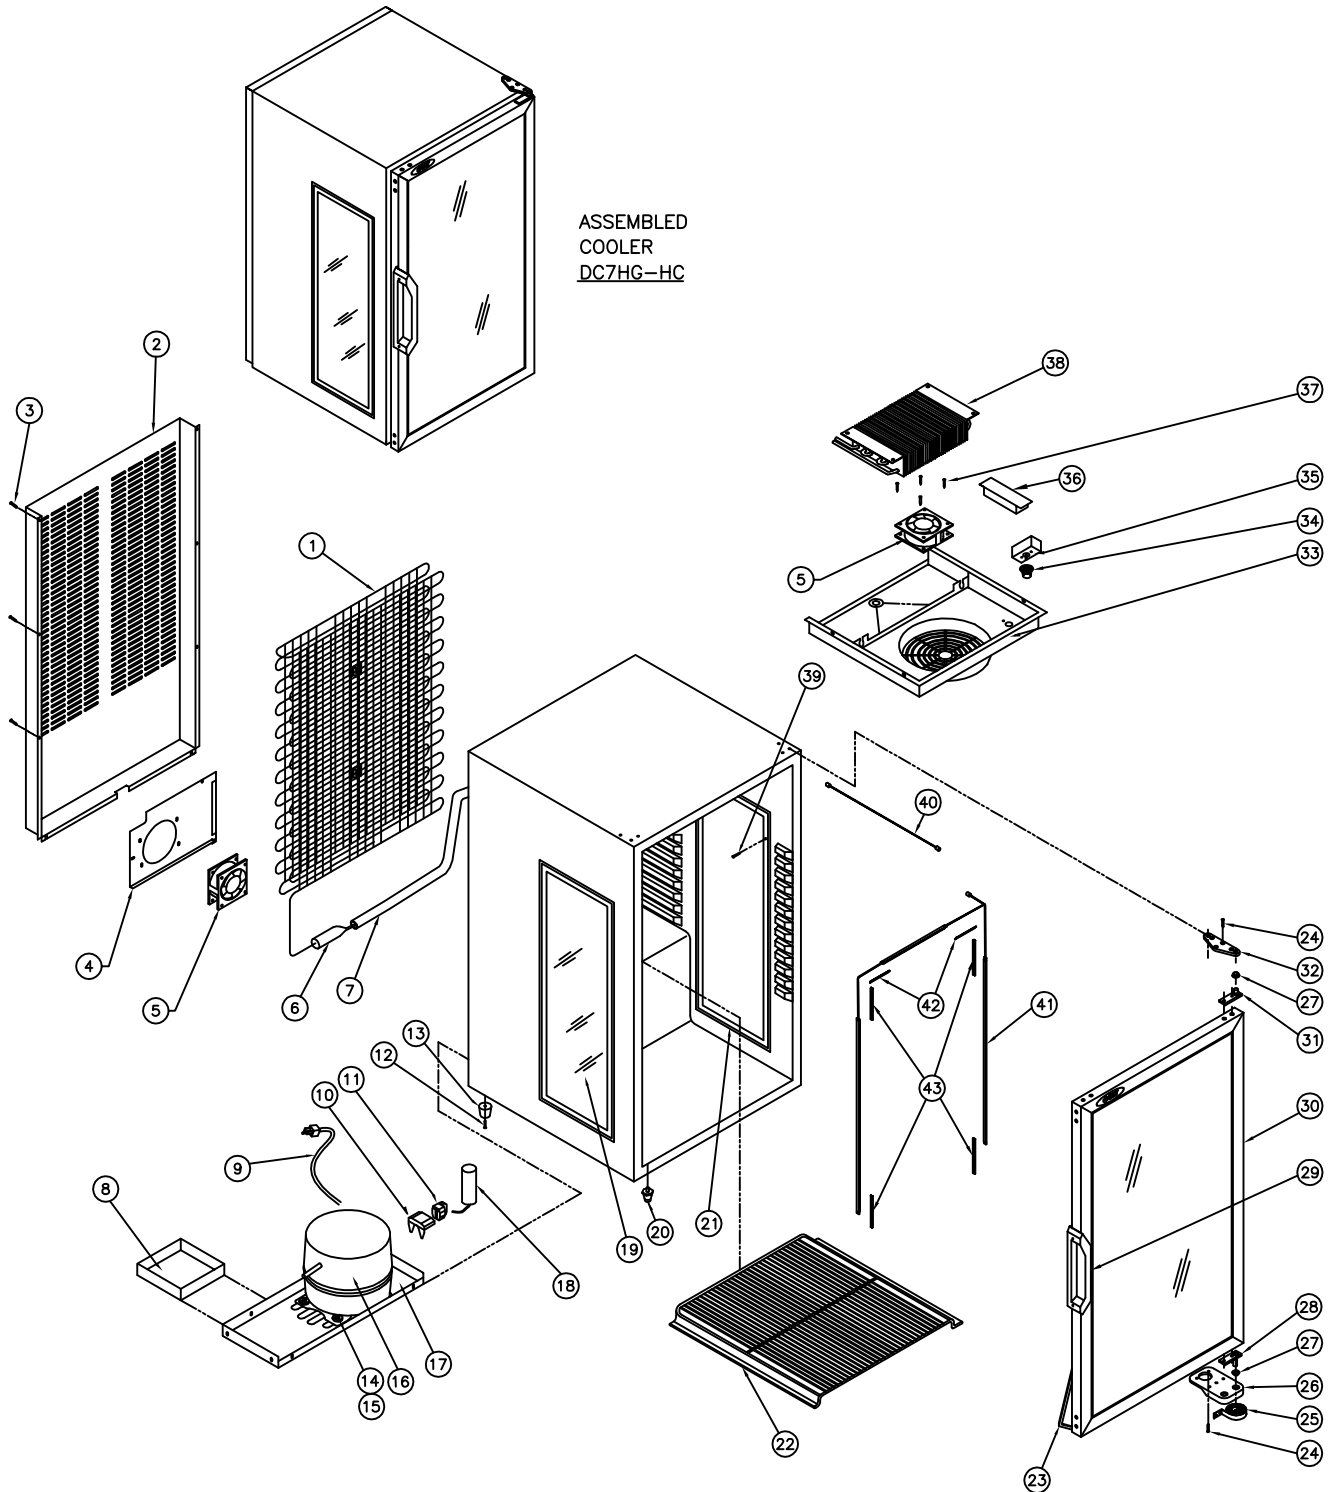

31 BRAMSTEELE ROAD
BRAMPTON, ONTARIO
L6W 3K6

QBD® Cooling Systems Inc.

TEL: (905) 459-0709
FAX: (905) 459-1478

COOLER : DC7HG-HC
84-9540-XXX 120V, 60Hz

Exploded View : DC7HG-HC

DC7G-HC Cooler

DC7G-HC (84-9540-XXX) 120V, 60 Hz. 1GY

Item No.	Part No.	Pepsi Part No.	Description	Item No.	Part No.	Pepsi Part No.	Description
1	47-0530-702		Condenser Coil Static Common	22	47-0200-154	510438	Shelf, DC-7
2	47-8469-039	84117	Cover, DC-7 Back Black	23	47-0140-007	510434	Gasket Door DC7
3	53-0301-023		Screw SM #8 x 1/2 A QUADTR HD/RIB	24	47-0400-038	1005107	Screw ST 8 - 32 x .875 FT HD BK QUA
4	47-0033-269	1026034	Plate DC-7 Cond Fan	25	53-0149-069	510108	Spring, DC-5/7/12/22 Door
5	47-0410-077		Motor Fan Muffin AFL12AUHEFZ5	26	47-0530-188	510498	Hinge, DC-7 Bottom Bracket
6	47-0011-316	1054359	Drier Assy, 1/4" Straight	27	47-0080-006	510044	Insert, Bronze
7	47-0020-625		Suction Line, DC7-HC	28	47-0530-192	510386	Pivot Pin Bottom - DC7/12
8	47-0033-305	1022174	Drip Tray Condenser DC-6/7	29	47-0120-166	1002413	Handle Recess Dr Charcoal Gray
9	47-0180-002	1009845	Power Cord	30	47-7618-739	55079	Door Assembly DC-7
10	47-0430-309		Overload NUT35NRB Huayi	31	47-0530-190	510512	Pivot Pin Top - DC7/12
11	47-0430-310		Relay NUT35NRB Huayi	32	47-0530-187	58186	Hinge, DC-7 Top Bracket
12	53-0303-130	574816	Screw MA 1/4 -20 x 1 1/2 PH PAN HD	33	47-0120-230	1052730	Shroud DC7/PC8L-HC Evaporator
13	47-0530-196	510456	Leg, DC-7 (1" Non-Adjustable)	34	47-0120-237		Cold Control Knob
14	47-0530-664		Grommet (Comp. Foot)	35	47-0430-257	1032027	Cold Control
15	47-0370-001		Clip, Compressor	36	47-0440-088	1030128	Driver, LED 10W IP-66
16	47-0530-919		Compressor 1/7 HP NUT35NRB	37	47-0400-021	83970	Screw SM10x.75 'B' PH/HX/WSH H
17	47-0035-643		Platform Compressor DC7	38	47-0530-464	1004935	Evap Coil DC7 New
18	47-0430-311		Capacitor NUT35NRB Huayi	39	47-0297-001		Screw SM#6*1.25 'A' FT HD (QUNDREX
19	47-8507-250		Assembly DC7 Side Window	40	47-0450-357		Harness, DC6/7-HC LED Door
20	47-0530-203	510458	Leg, DC-7 (1" Adjustable)	41	47-0530-706	1031556	LED Daisy Chain 2' - 1' - 2'
21	47-0010-484	63703	Kit DC7 Window Frame	42	47-0130-839		Cap, DC7-HC Top LED
				43	47-0130-740	1033338	Cap CD10/12-HC Top LED

Decals / Lens:

47-7957-XXX	Decal Door DC7/HG
47-7956-XXX	Decal Side DC7 RH
47-8816-XXX	Decal Side DC7 LH

Accessories:

47-0034-128	61726	Key, Door T-Handle
47-0130-837		Channel LED Side DC7-HC
47-0130-838		Channel LED Top DC7-HC
47-0520-185	1000383	Door Lock, DC6/7/10/12
47-0520-		Kit, Electrics for NUT35NRB
47-0530-240		Thermometer 4"
47-7866-039	510488	Stand, DC7 Black