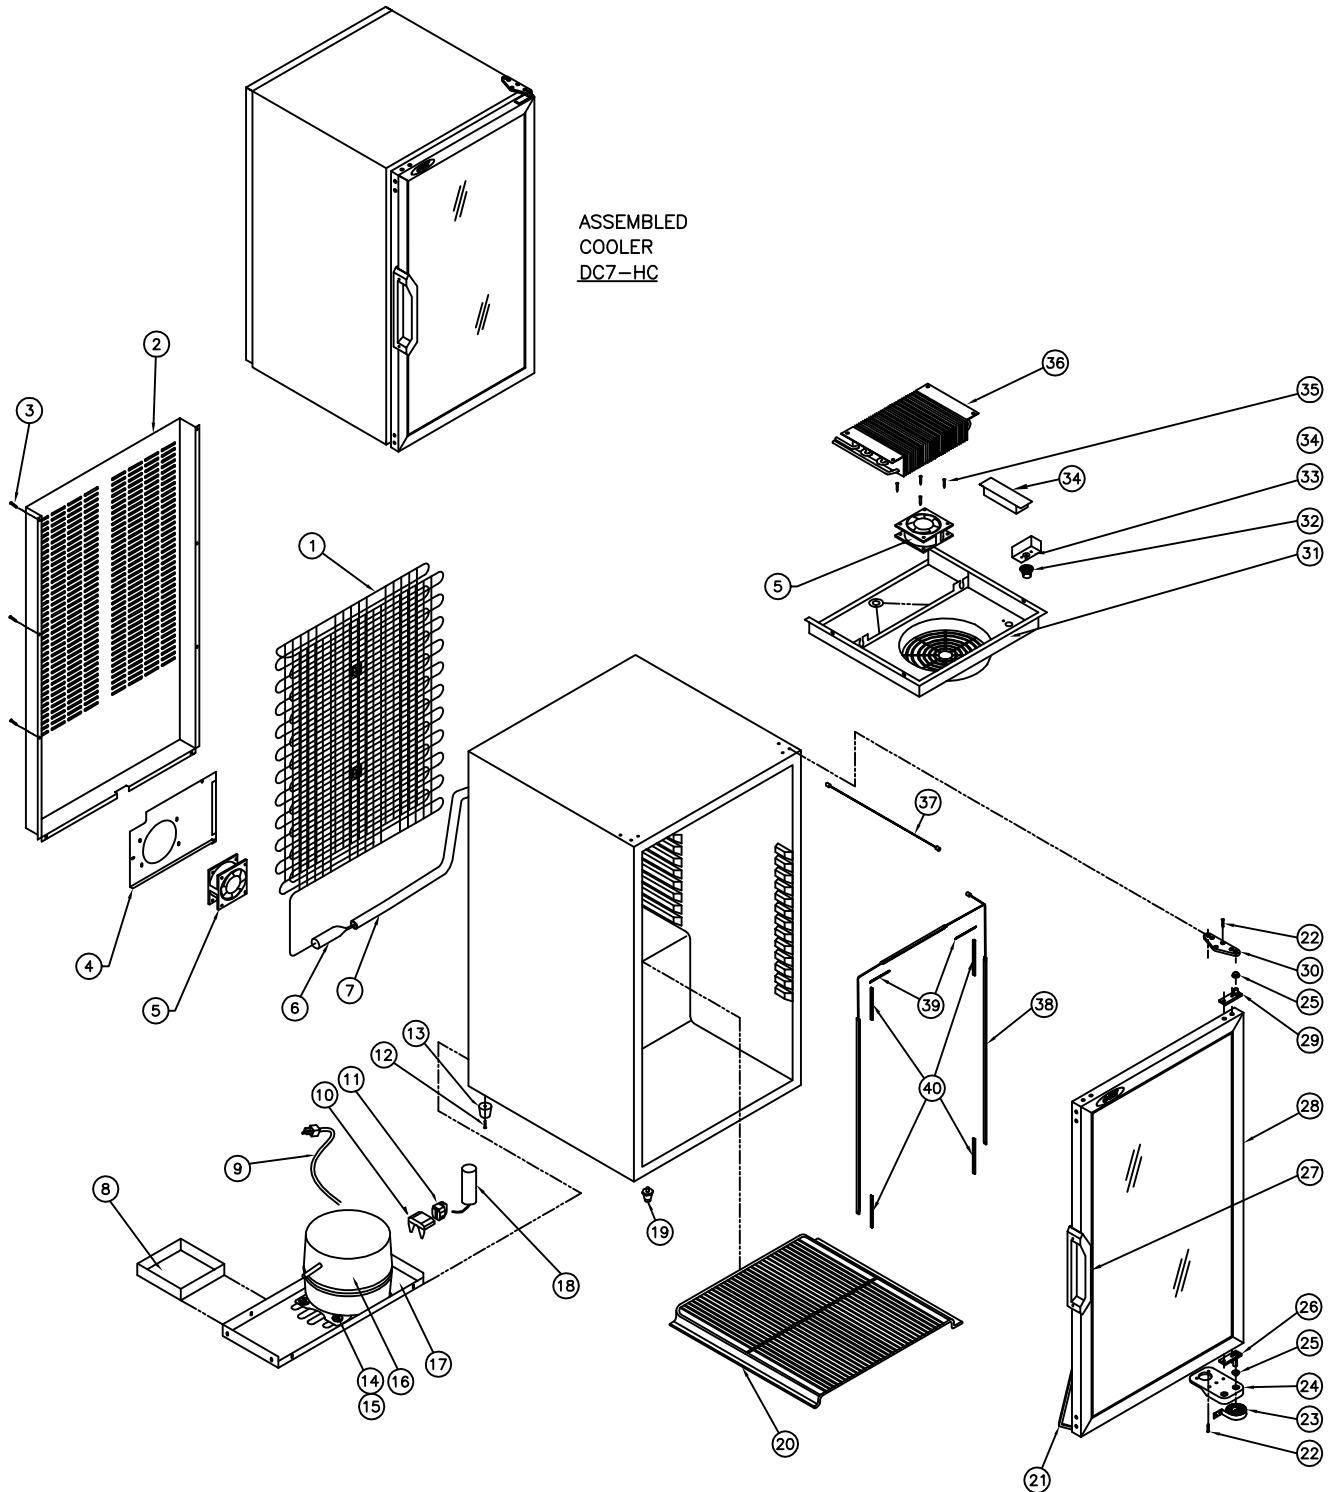

31 BRAMSTEELE ROAD
BRAMPTON, ONTARIO
L6W 3K6

QBD® Cooling Systems Inc.

TEL: (905) 459-0709
FAX: (905) 459-1478

COOLER : DC7HG-HC
84-9539-XXX 120V, 60Hz

Exploded View : DC7-HC

DC7-HC Cooler

DC7-HC (84-9539-XXX) 120V, 60 Hz.
1JY

Item No.	Part No.	Pepsi Part No.	Description	Item No.	Part No.	Pepsi Part No.	Description
1	47-0530-702		Condenser Coil Static Common	21	47-0140-007	510434	Gasket Door DC7
2	47-8469-039	84117	Cover, DC-7 Back Black	22	47-0400-038	1005107	Screw ST 8 - 32 x .875 FT HD BK QUA
3	53-0301-023		Screw SM #8 x 1/2 A QUADTR HD/RIB	23	53-0149-069	510108	Spring, DC-5/7/12/22 Door
4	47-0033-269	1026034	Plate DC-7 Cond Fan	24	47-0530-188	510498	Hinge, DC-7 Bottom Bracket
5	47-0410-077		Motor Fan Muffin AFL12AUHEFZ5	25	47-0080-006	510044	Insert, Bronze
6	47-0011-316	1054359	Drier Assy, 1/4" Straight	26	47-0530-192	510386	Pivot Pin Bottom - DC7/12
7	47-0020-625		Suction Line, DC7-HC	27	47-0120-166	1002413	Handle Recess Dr Charcoal Gray
8	47-0033-305	1022174	Drip Tray Condenser DC-6/7	28	47-7618-739	55079	Door Assembly DC-7
9	47-0180-002	1009845	Power Cord	29	47-0530-190	510512	Pivot Pin Top - DC7/12
10	47-0430-309		Overload NUT35NRB Huayi	30	47-0530-187	58186	Hinge, DC-7 Top Bracket
11	47-0430-310		Relay NUT35NRB Huayi	31	47-0120-230	1052730	Shroud DC7/PC8L-HC Evaporator
12	53-0303-130	574816	Screw MA 1/4 -20 x 1 1/2 PH PAN HD	32	47-0120-237		Cold Control Knob
13	47-0530-196	510456	Leg, DC-7 (1" Non-Adjustable)	33	47-0430-257	1032027	Cold Control
14	47-0530-664		Grommet (Comp. Foot)	34	47-0440-088	1030128	Driver, LED 10W IP-66
15	47-0370-001		Clip, Compressor	35	47-0400-021	83970	Screw SM10x.75 'B' PH/HX/WSH H
16	47-0530-919		Compressor 1/7 HP NUT35NRB	36	47-0530-464	1004935	Evap Coil DC7 New
17	47-0035-643		Platform Compressor DC7	37	47-0450-357		Harness, DC6/7-HC LED Door
18	47-0430-311		Capacitor NUT35NRB Huayi	38	47-0530-706	1031556	LED Daisy Chain 2' - 1' - 2'
19	47-0530-203	510458	Leg, DC-7 (1" Adjustable)	39	47-0130-839		Cap, DC7-HC Top LED
20	47-0200-154	510438	Shelf, DC-7	40	47-0130-740	1033338	Cap CD10/12-HC Top LED

Decals / Lens:

47-7957-XXX	Decal Door DC7/HG
47-7956-XXX	Decal Side DC7 RH
47-8816-XXX	Decal Side DC7 LH

Accessories:

47-0034-128	61726	Key, Door T-Handle
47-0130-837		Channel LED Side DC7-HC
47-0130-838		Channel LED Top DC7-HC
47-0520-185	1000383	Door Lock, DC6/7/10/12
47-0520-		Kit, Electrics for NUT35NRB
47-0530-240		Thermometer 4"
47-7866-039	510488	Stand, DC7 Black