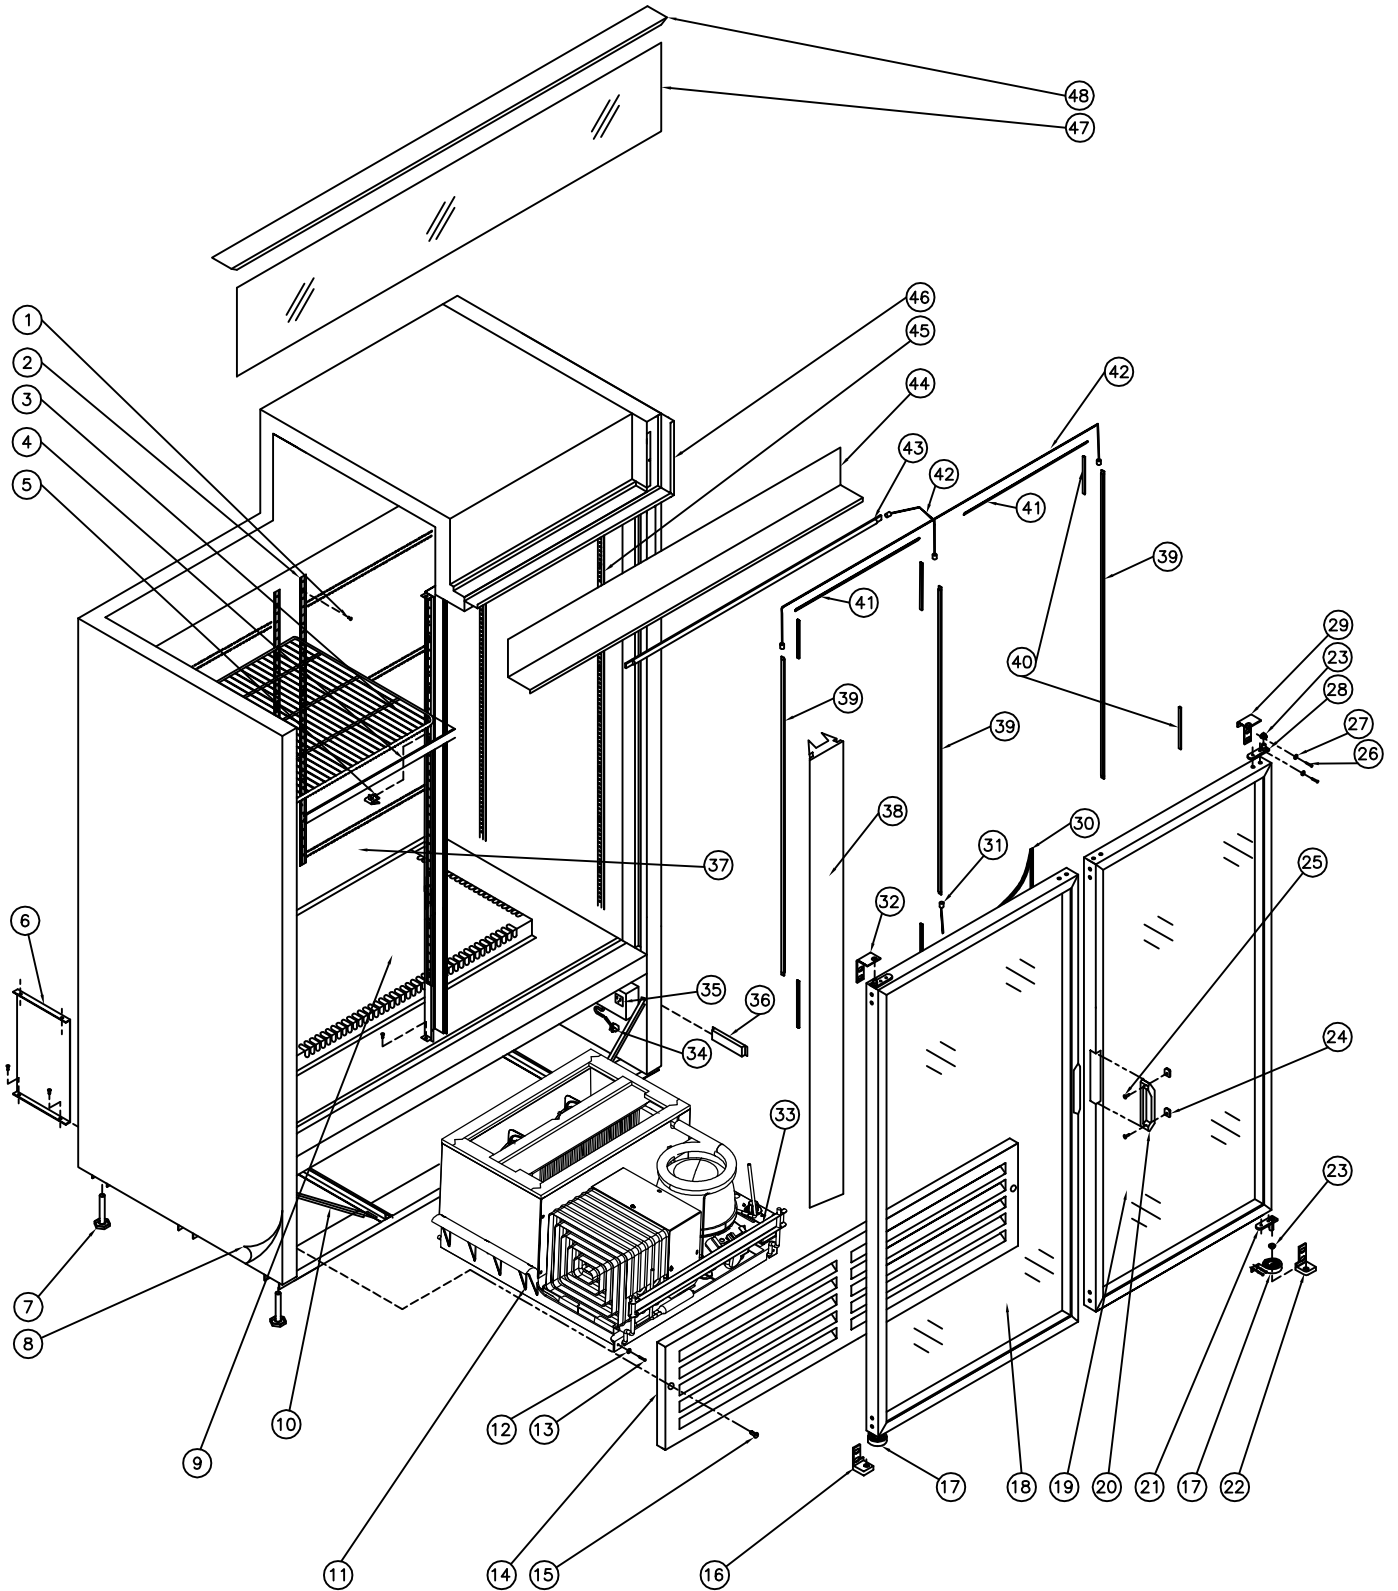

QBD® Cooling Systems

31 BRAMSTEELE ROAD
BRAMPTON, ONTARIO
L6W 3K6

TEL: (905) 459-0709
FAX: (905) 459-1478

COOLER : CD47-HC
84-7047-XXX

Exploded View : CD47-HC

CD47-HC Cooler

(84-7047-XXX) 120V, 60 Hz.

Item No.	Part No.	Pepsi Part No.	Description	Item No.	Part No.	Pepsi Part No.	Description
1	47-0400-007	510282	SCW Pilaster Strip "Custom"	25	47-0400-038		SCW ST 8 - 32 x 7/8 FT HD BK QUAD
2	47-0034-420		Pilaster Strip, 51"	26	47-0264-308	83973	SCW MA 1/4 - 20 x 3/4 PAN HD QUAD
3	47-0200-131	1000382	Shelf Standard DC45/47	27	53-0267-006	83974	Washer 1/4 Split - Lock Zinc
4a	47-0130-248		Price Holder DC22/49 22 1/4 Black	28	47-0090-081	1009576	Pin Pivot Top
4b	47-0130-247	1008788	Price Holder DC22/49 22 1/4 Blue	29	47-0090-012	81559	Hinge, DC/CD RH Top Door
5	53-0377-032	510362	Bracket (clip) Shelf Support	30	47-0140-020	1009338	Gasket, CD47 Door Mag. M-218
6	47-0034-415		Support CD Brace	31	47-0450-285		Connector, 36" Wire Lead
7	47-0530-089	510204	Level Leg 1/2 x 3 x 1.375 AF	32	47-0090-014	1001725	Hinge, DC/CD LH Top Door
8	47-7045-932		Decal, Side DC26/47 Pepsi	33	47-0033-410	1007047	Bracket, CD 1/2 - 1/2 HP Lift Rod Lock
9	47-0035-103	1022158	Duct, CD Large Air	34	18-7218-001	1007217	Cord, Power 14/3 SJTW-A 12'
10	47-0035-091		Gusset, CD45 Front Beam	35	47-0440-007	1003097	Outlet, 3 Wire
11	80-0011-207	1027022	Ref. Chassis 1/2 HP CD HC R290	36	47-0440-087		Driver, LED 20W
12	18-6147-002		Washer 5/16 Bolt Size 7/8" OD	37	47-0034-504		Panel, CD45/47 Back Discharge
13	20-0468-012		SCW SM #8 x 3/4 PH TR HD	38	47-0011-073	1020460	Mullion, CD Hinged Assy
14	47-8110-039	1000660	Grill, DC47 Front Black	39	47-0530-672	1027018	LED, 47.5" L11 47.5 Series
15	47-0254-007		SCW MA 10 - 32 x 3/4 PH PAN HD	40	47-0130-748		Cap, CD26-HC Side LED Snap 2.75
16	47-0090-015	1001724	Hinge, DC/CD LH Bottom Door	41	47-0130-751		Cap, CD47-HC Top LED Snap 22.56
17	53-0149-069	510108	Spring DC Hinged Door	42	47-0450-312		Connector, CD45/47 Wire Lead
18	47-7648-739	1009355	Door Assy, CD47 LH	43	47-0530-672	1027018	LED, 47.5" L11 47.5 Series
19	47-7647-739	1009354	Door Assy, CD47 RH	44	47-0035-442		Reflector, CD47-HC Top Sign
20	47-0120-166	1002413	Handle, Recess Dr Charcoal Gray	45	53-0377-031	80230	Pilaster Strip, 52"
21	47-0090-082	1009577	Pin Pivot Bottom	46	47-8105-039	1000659	Frame, DC47 Top Sign
22	47-0090-013	80977	Hinge, DC/CD RH Bottom Door	47a	47-8096-633		Lens DC45 White
23	47-0080-011	1005559	Insert Bronze 5/8 OD x 1/4"	47b	47-8096-932	69848	Lens DC45 Pepsi
24	47-0090-072		Insert Door Handle	48	47-8104-039	1000658	Cover DC47 Top Sign