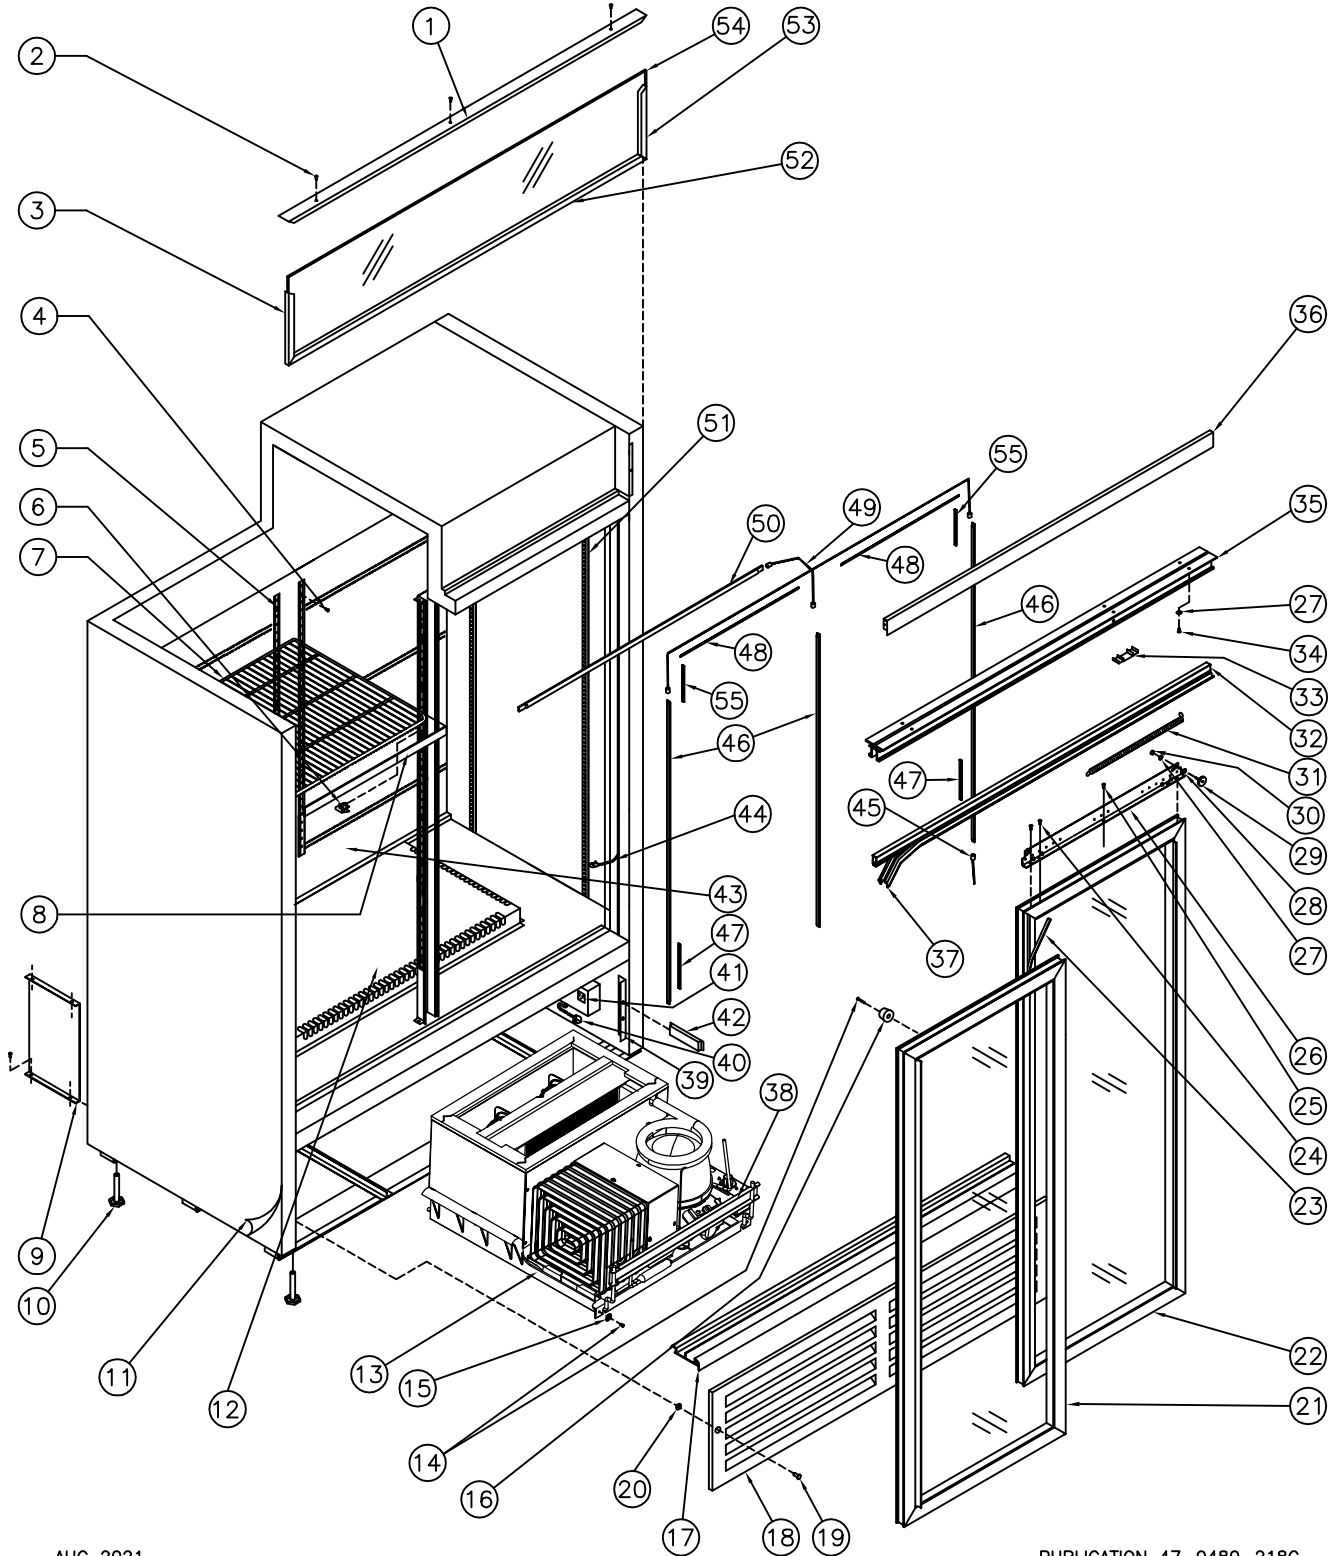

QBD[®] Cooling Systems

31 BRAMSTEELE ROAD
BRAMPTON, ONTARIO
L6W 3K6

TEL: (905) 459-0709
FAX: (905) 459-1478

COOLER : CD38-HC
84-7038-XXX

Exploded View : CD38-HC

CD38-HC Cooler

(84-7038-XXX) 120V, 60 Hz.

Item No.	Part No.	Pepsi Part No.	Description	Item No.	Part No.	Pepsi Part No.	Description
1	47-8846-039	1006374	Cover, CD38 Top Sign	27	53-0267-006	83974	Washer ¼ Split – Lock Zinc
2	53-0301-023		Screw SM #8 x ½ A QUADTR HD/RIB	28	53-0138-013	1006114	Washer ¼ Int-Ext A
3	47-8607-039	1001716	Frame, LH Top Sign DC45	29	47-0530-088	69715	Wheel Sliding Door 1" Dia ¼ - 20
4	47-0400-007	510282	Screw Pilaster Strip "Custom"	30	47-0360-036	1006115	Nut ¼ - 20 Hex 2 Way Lock Zinc
5	47-0034-420	1029234	Pilaster Strip 51" Aluminum	31	53-0149-076	1024322	Spring Door DC40/49
6	53-0377-032	510362	Bracket (clip) Shelf Support	32	47-7393-639		Seal Holder Door CD38
7	47-0200-195	1005804	Shelf Standard CD38	33	47-7386-039	67589	Extrusion Track Filler .875
8a	47-0130-250	1000819	Price Holder DC40/60 18.75 Black	34	47-0264-308	83973	Screw MA ¼ - 20 x ¾ PAN HD Quad
8b	47-0130-130	1008789	Price Holder DC40/60 18.75 Blue	35	47-0034-192	1029251	Track Door 39.875" LG CD38
9	47-0034-415	1032516	Support CD Brace	36	47-8845-039	1021830	Cover, CD38 Wheel Black
10	47-0530-089	510204	Level Leg ½ x 3 x 1.375 AF	37	47-7359-139	1006617	Seal Foam Door Horizontal 97"
11	47-8148-932	1001787	Decal, DC/CD45 Side Pepsi	38	47-0033-410	1007047	Bracket, CD ½ - ½ HP Lift Rod Lock
12	47-0035-103	1022158	Duct, CD Large Air	39	47-0034-093	1008884	Support CD Grill
13a	80-0011-207	1027022	Ref. Chassis ½ HP CD HC R290	40	18-7218-001	1007217	Cord, Power 14/3 SJTW-A 12'
13b	80-0011-500	1027022	Ref. Chassis ½ HP CD HC R290	41	47-0440-007	1003097	Outlet, 3 Wire
13c	80-0011-502	1051261	Ref. Chassis ½ HP CD HC R290	42	47-0440-087	1029550	Driver, LED 20W
13b	80-0011-510		Ref. Chassis ½ HP CD HC R290	43	47-0035-782		Panel, CD34-45 Common Discharge
14	20-0468-012		Screw SM 8 X ¾ PH TR HD	44	47-7379-139	1008528	Gasket Foam Vert. Cabinet 53" LG
15	18-6147-002		Washer 5/16 Bolt Size 7/8" OD	45	47-0450-283	1032170	Connector, 12" Wire Lead
16	47-0120-075	1024709	Door Stopper, Top Sliding	46	47-0530-672	1027018	LED 47½" 6500K - 7000K
17	47-8092-339	1052495	Bottom, CD38 Guide (Saleable)	47	47-0130-786	1030398	Cap, CD45-HC Bottom LED
18	47-8835-039	1005983	Grill, CD38 Front Black	48	47-0130-801		Channel, CD38 Wireway
19	47-0254-007	570904	Screw MA 10 x 32 x ¾ PH PAN HD	49	47-0450-312	1030649	Connector, CD45/47 Wire Lead
20	47-0530-639	154198	Nut, Push Faster	50	47-0530-671	1027017	LED 35½" 6500K - 7000K
21	47-7656-739	1021831	Door Assembly CD38 LH	51	53-0377-031	80230	Pilaster Strip 52" Aluminum
22	47-7655-739	1030457	Door Assembly CD38 RH	52	47-8095-239		Frame, CD38 Bottom Top Sign
23	47-7361-039	69563	Seal Foam Door Vert. (5 Ft. Req'd)	53	47-8606-039	1002297	Frame, DC/CD 45 RH Top Sign
24	47-0400-019	173342	Screw TR 8 - 32 x ½ Slot Hex HD	54a	47-8836-633		Lens, CD38/39 White
25	53-0301-023		Screw SM #8 x ½ A QUADTR HD/RIB	54b	47-8836-932		Lens, CD38/39 Pepsi
26	47-0034-168		Bracket CD38 Door Hanging	55	47-0130-785	1030397	Cap, CD45-HC Top LED