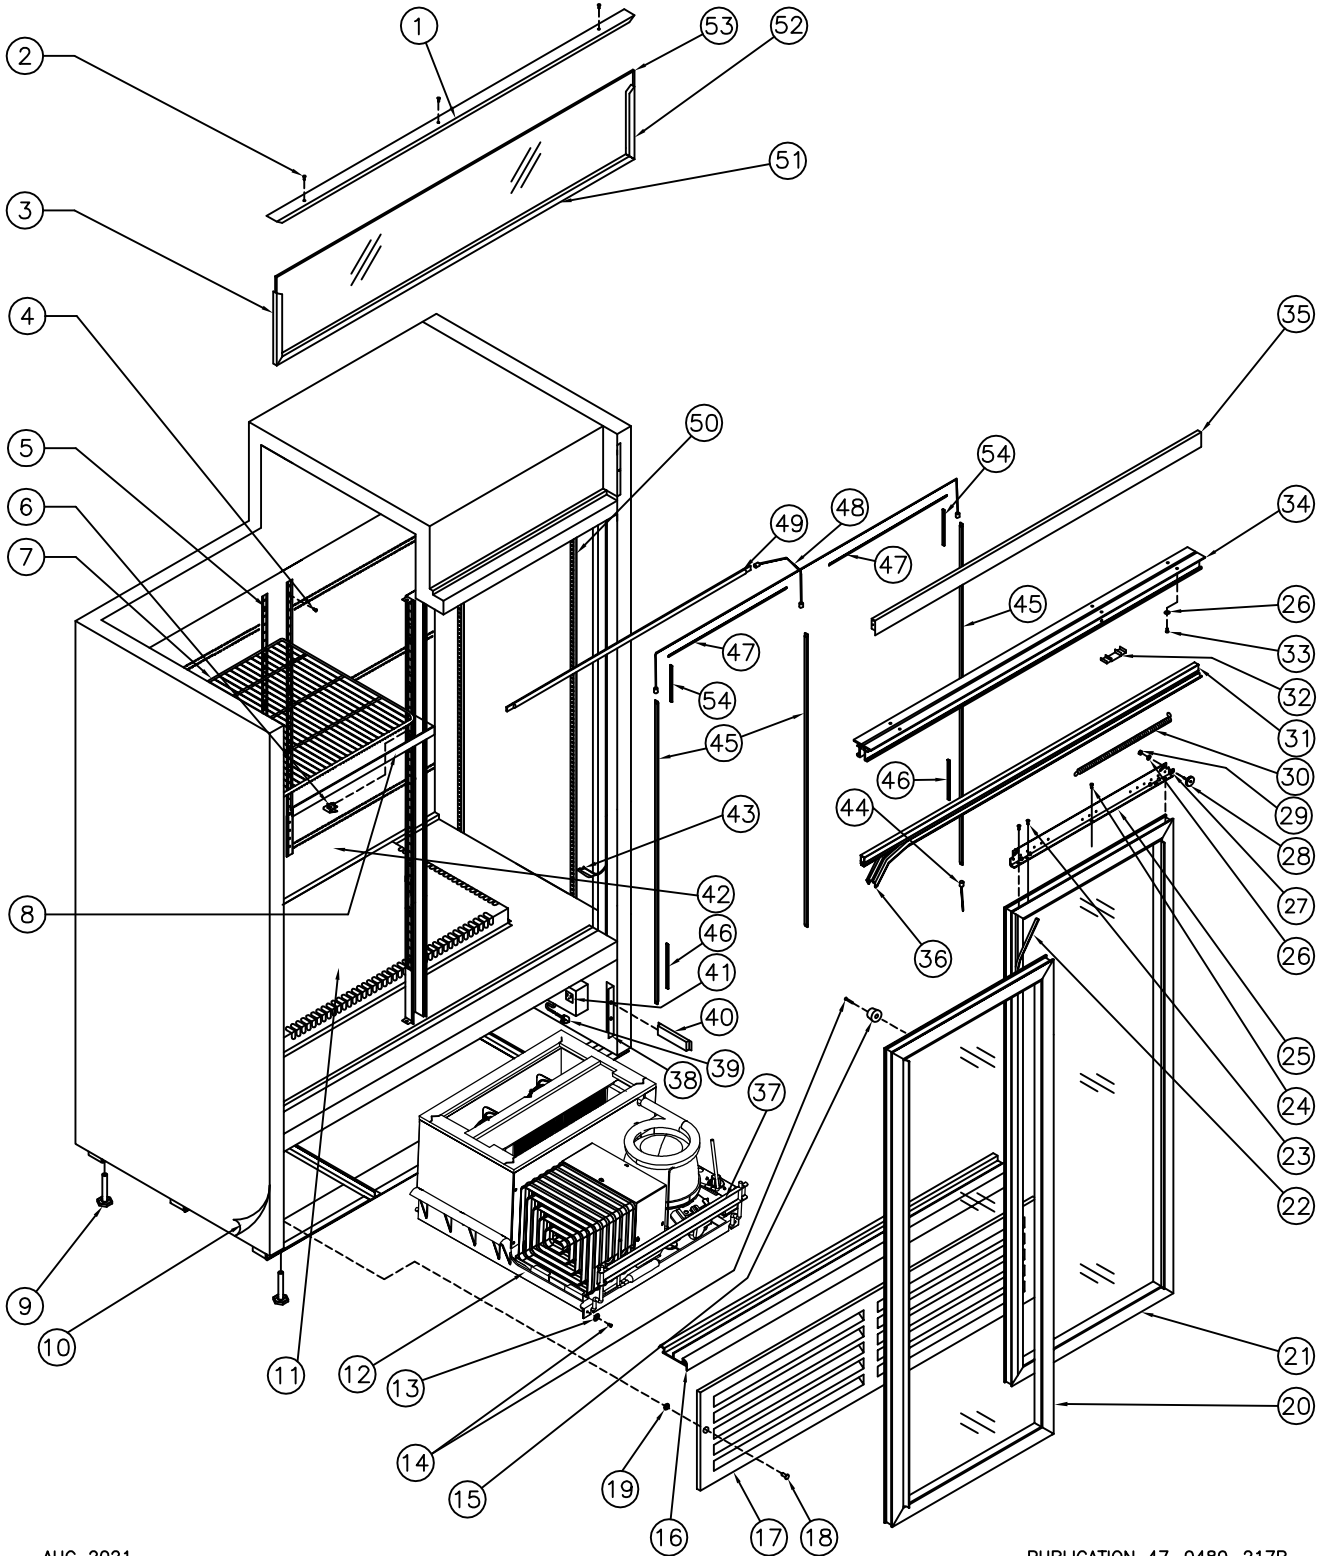

QBD® Cooling Systems

31 BRAMSTEELE ROAD
BRAMPTON, ONTARIO
L6W 3K6

TEL: (905) 459-0709
FAX: (905) 459-1478

COOLER : CD34-HC
84-7034-XXX

Exploded View : CD34-HC

CD34-HC Cooler

(84-7034-XXX) 120V, 60 Hz.

Item No.	Part No.	Pepsi Part No.	Description	Item No.	Part No.	Pepsi Part No.	Description
1	47-8974-039	1031757	Cover, CD34 Top Sign	28	47-0530-088	69715	Wheel Sliding Door 1" Dia ¼ - 20
2	53-0301-023		Screw SM #8 x ½ A QUADTR HD/RIB	29	47-0360-036	1006115	Nut ¼ - 20 Hex 2 Way Lock Zinc
3	47-8607-039	1001716	Frame, DC45 LH Top Sign	30	53-0149-076	1024322	Spring Door DC40/49
4	47-0400-007	510282	Screw Pilaster Strip "Custom"	31	47-7393-739		Seal Holder Door CD34
5	47-0034-420	1029234	Pilaster Strip 51" Aluminum	32	47-7386-039	67589	Extrusion Track Filler .875
6	53-0377-032	510362	Bracket (clip) Shelf Support	33	47-0264-308	83973	Screw MA ¼ - 20 x ¾ PAN HD Quad
7	47-0200-222	1009130	Shelf Standard CD34	34	47-0034-605		Track Door 35.875" LG CD34
8a	47-0130-607		Price Holder CD34/35 15½" Black	35	47-8973-039	1030577	Cover, CD34 Wheel Black
8b	47-0130-608		Price Holder CD34/35 15½" Blue	36	47-7359-139	1006617	Seal Foam Door Horiz 96"
9	47-0530-089	510204	Level Leg ½ x 3 x 1.375 AF	37	47-0033-410	1007047	Bracket, CD ½ - ½ HP Lift Rod Lock
10	47-8148-932	1001787	Decal, DC/CD45 Side Pepsi	38	47-0034-093	1008884	Support CD Grill
11	47-0035-103	1022158	Duct, CD Large Air	39	18-7218-001	1007217	Cord, Power 14/3 SJWTW-A 12' LG
12	80-0011-207E2		Ref. Chassis ¼+ HP CD HC R290	40	47-0440-087	1029550	Driver, LED 20W
13	18-6147-002		Washer 5/16 Bolt Size ⅞" OD	41	47-0440-007	1003097	Outlet, 3 Wire
14	20-0468-012		Screw SM 8 X ¾ PH TR HD	42	47-0035-782		Panel, CD34/35 Common Discharge
15	47-0120-075	1024709	Door Stopper, Top Sliding	43	47-7379-139	1008528	Gasket Foam Vert. Cabinet 53" LG
16	47-8092-439		Door Track Bottom CD34 (Saleable)	44	47-0450-283	1032170	Connector, 12" Wire Lead
17	47-8977-039	1008945	Grill, CD34 Front Black	45	47-0530-672	1027018	LED 47½" 6500K - 7000K
18	47-0254-007	570904	Screw MA 10 x 32 x ¾ PH PAN HD	46	47-0130-786	1030398	Cap, CD45-HC Bottom LED
19	47-0530-639	154198	Nut, Push FASTER	47	47-0130-805		Channel, CD34 Wireway
20	47-7683-739	1009101	Door Assy. CD34 LH	48	47-0450-312	1030649	Connector, CD45/47 Wire Lead
21	47-7684-739	1031607	Door Assy. CD34 RH	49	47-0530-671	1027017	LED 35½" 6500K - 7000K
22	47-7361-039	69563	Seal Foam Door Vert (5 Ft. Req'd)	50	53-0377-031	80230	Pilaster Strip 52" Aluminum
23	47-0400-019	173342	Screw TR 8 - 32 x ½ Slot Hex HD	51	47-8095-339	1051247	Frame, CD34 Bottom Top Sign
24	53-0301-023		Screw SM #8 x ½ A QUADTR HD/RIB	52	47-8606-039	1002297	Frame, CD34 RH Top Sign
25	47-0034-620		Bracket CD34 Door Hanging	53a	47-8922-633		Lens, CD34/35 White
26	53-0267-006	83974	Washer ¼ Split - Lock Zinc	53b	47-8922-932		Lens, CD34/35 Pepsi
27	53-0138-013	1006114	Washer ¼ Int-Ext A	54	47-0130-785	1030397	Cap, CD45-HC Top LED

Decals / Lens:

47-8922-XXX	Lens CD34/35
47-8148-XXX	Decal Side CD34 RH
47-8942-XXX	Decal Side CD34 LH

Accessories:

47-0011-309	1030053	Shelf, CD34 600ml Gravity
47-0060-178	1030114	Gasket Seal UL Ref CD ½ HP
47-0130-441		Shelf Glide CD45 Blue
47-0520-077	81272	Lock & Key Assy Sliding Door
47-0520-216	1001844	Caster Kit - Swivel Type
47-0520-245	1001883	Kit, Casters Transfer - No Wheels
47-0520-273	1029404	Kit, Electrics for TPA2414UDS
47-0520-285	1051233	Kit Door Track/Sweep CD34
47-0530-240	561400	Thermometer 4"
47-7353-539	1028432	Trim, CD/DC Door Handle
47-8092-439		Door Track Bottom CD34 (Saleable)