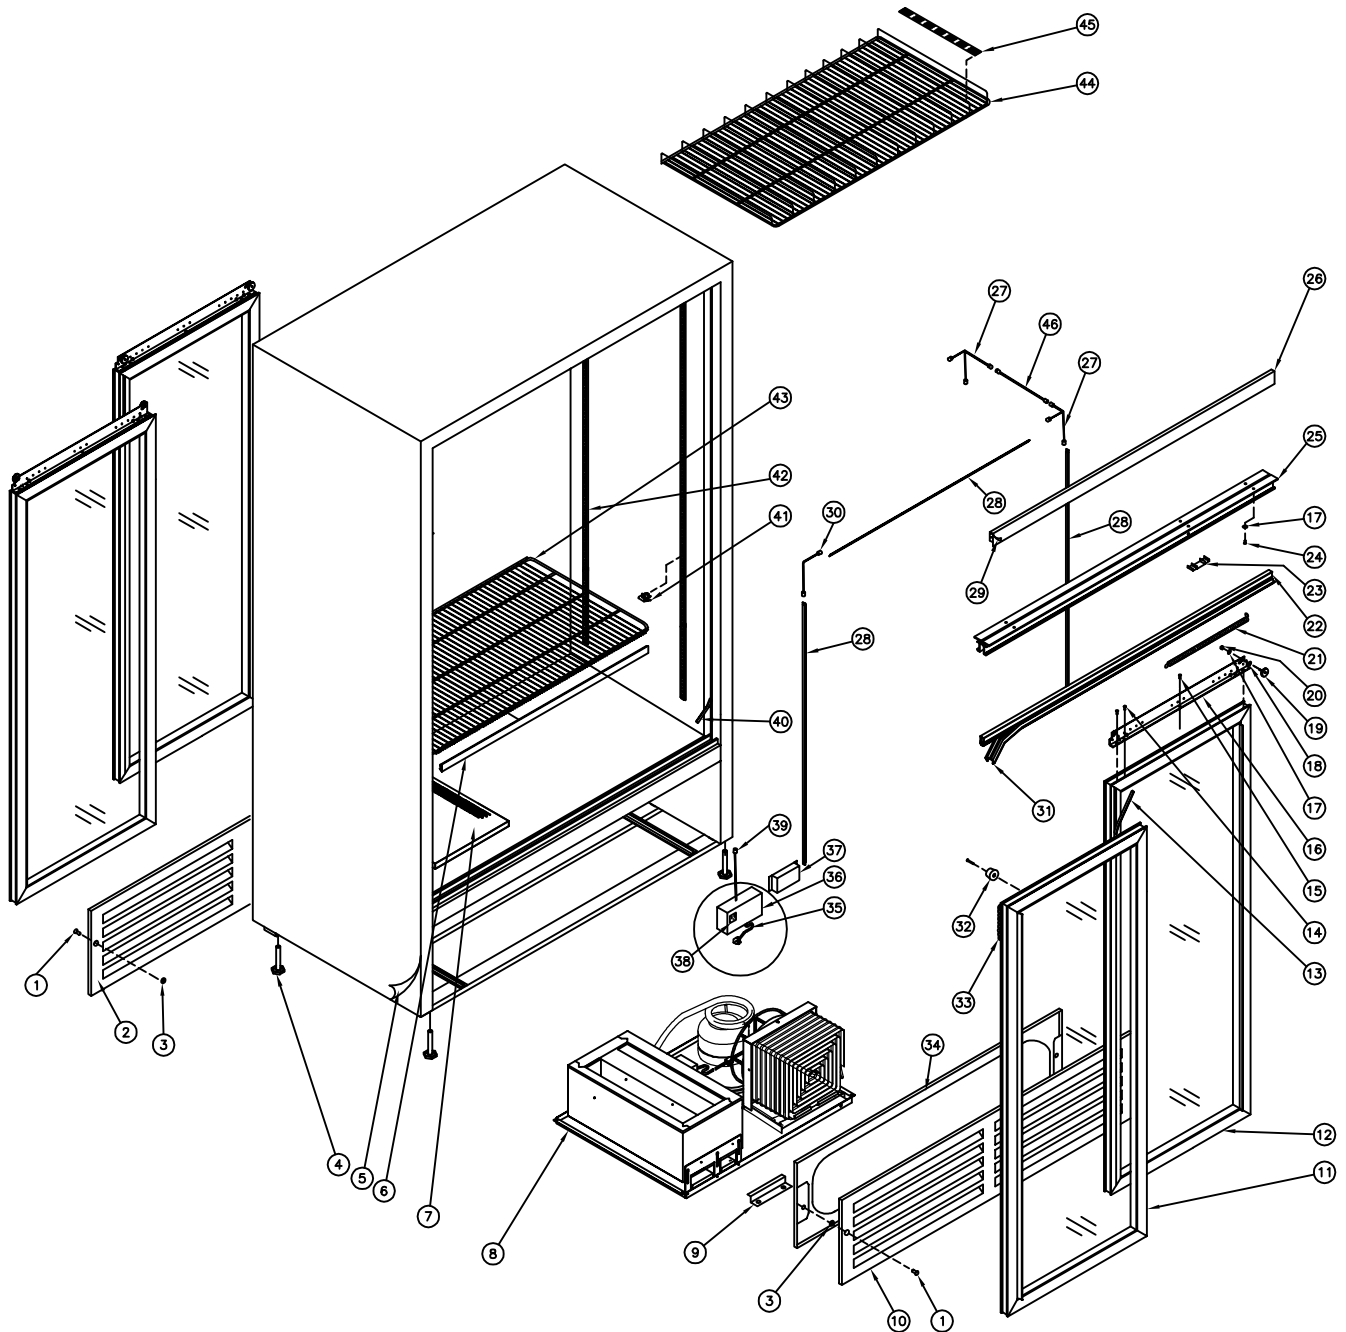

QBD® Cooling Systems

31 BRAMSTEELE ROAD
BRAMPTON, ONTARIO
L6W 3K6

TEL: (905) 459-0709
FAX: (905) 459-1478

COOLER : CD3360CPT-HC
84-7033-XXX

Exploded View : CD3360CPT-HC

CD3360CPT-HC Cooler

(84-7033-XXX) 120V, 60 Hz.

Item No.	Part No.	Pepsi Part No.	Description	Item No.	Part No.	Pepsi Part No.	Description
1	47-0254-007	570904	Screw MA #10 - 32 x ¾ PH PAN	24	47-0264-308	83973	Screw MA ¼ -20 x ¾ PAN HD Quad
2	47-9361-039		Grill Rear Black CD3360	25	47-0033-895		Door Track CD3360
3	47-0530-639	154198	Nut, Push Fastner	26	47-8601-039		Cover Wheel DC3360
4	47-0530-089	510204	Level Leg ½ x 3 x 1½ AF	27	47-0450-350	1055079	Connector 3 Way CD3360
5	47-9142-932		Decal Side CD4160 Pepsi	28	47-0530-671	1027017	LED 35½" 6500K - 7000K
6	47-0130-980		Price Holder CD3360 31" Black	29	47-9140-932		Decal Header CD3360CPT-HC Pepsi
7	47-0033-906		Base Step CD3360	30	47-0450-287	1031549	Connector 4" Butt
8	80-0011-511	1055263	Ref. Chassis ½ HP CD HC R290	31	47-7359-139	1006617	Seal Foam Door Horizontal 97"
9	47-0034-734		Bracket Chassis Hold Down	32	47-0120-075	1024709	Door Stopper Top Sliding
10	47-8605-039	1053047	Grill Front Black CD3360	33	47-0010-182	1028033	Chain Door Hook Up
11	47-7686-739		Door Assembly DC3360CPT RH	34	47-0034-702		Brace Cabinet Stiffener CD3360
12	47-7685-739		Door Assembly DC3360CPT LH	35	18-7218-001	1007217	Cord, Power 14/3 SJTW-A 12'
13	47-7361-039	69563	Seal Foam Door Vertical	36	47-0035-628		Box Power CD LED Small
14	47-0400-019	1733442	Screw TR 8-32 x ½ Slot Hex HD	37	47-0440-087	1029550	Driver, LED 20W
15	20-0468-012		Screw SM 8x.75 PH TR HD	38	47-0440-007	1003097	Outlet 3 Wire
16	47-0033-894		Bracket Door Mounting DC3360	39	47-0450-283	1032170	Connector, 12" Wire Lead
17	53-0267-006	83974	Washer ¼ Split – Lock Zinc	40	47-7379-139	1008528	Gasket Foam Vertical Cabinet
18	53-0138-013	1006114	Washer ¼ Inter-External Lock	41	53-0377-032	510362	Bracket (clip) Shelf Support
19	47-0530-088	69715	Wheel Sliding Door 1" Dia ¼ 20	42	47-0033-989	870850	Pilaster Strip 34¾"
20	47-0360-036	1006115	Nut ¼ - 20 Hex 2 Way Lock Zinc	43	47-0200-180		Shelf Standard CD3360
21	53-0149-076	1024322	Spring Door	44	47-0200-181	1053792	Shelf Gravity, 600 ml CD3360
22	47-7393-939		Seal Holder Door CD3354/60	45	47-0130-128	65740	Shelf Glide DC12 Blue
23	47-7386-039	67589	Extrusion Track Filler .875	46	47-0450-288	1032427	Connector 12" Butt

Decals / Lens:

47-9140-XXX	Decal Door CD3360CPT-HC
47-9143-XXX	Decal Side CD3360CPT-HC RH
47-9144-XXX	Decal Side CD3360CPT-HC LH

Accessories:

47-0060-177	1030113	Gasket Seal UL Ref CD ¼ HP HC
47-0130-615		Trim Door Handle DC3360
47-0130-616		Door Track Bottom CD3360
47-0520-077	81272	Kit, Lock for Sliding Door
47-0520-216	1001844	Caster Kit – Swivel Type
47-0520-245	1001883	Kit, Casters Transfer - No Wheels
47-0520-316		Kit, Electrics for NUY90NRB
47-0530-240		Thermometer 4"