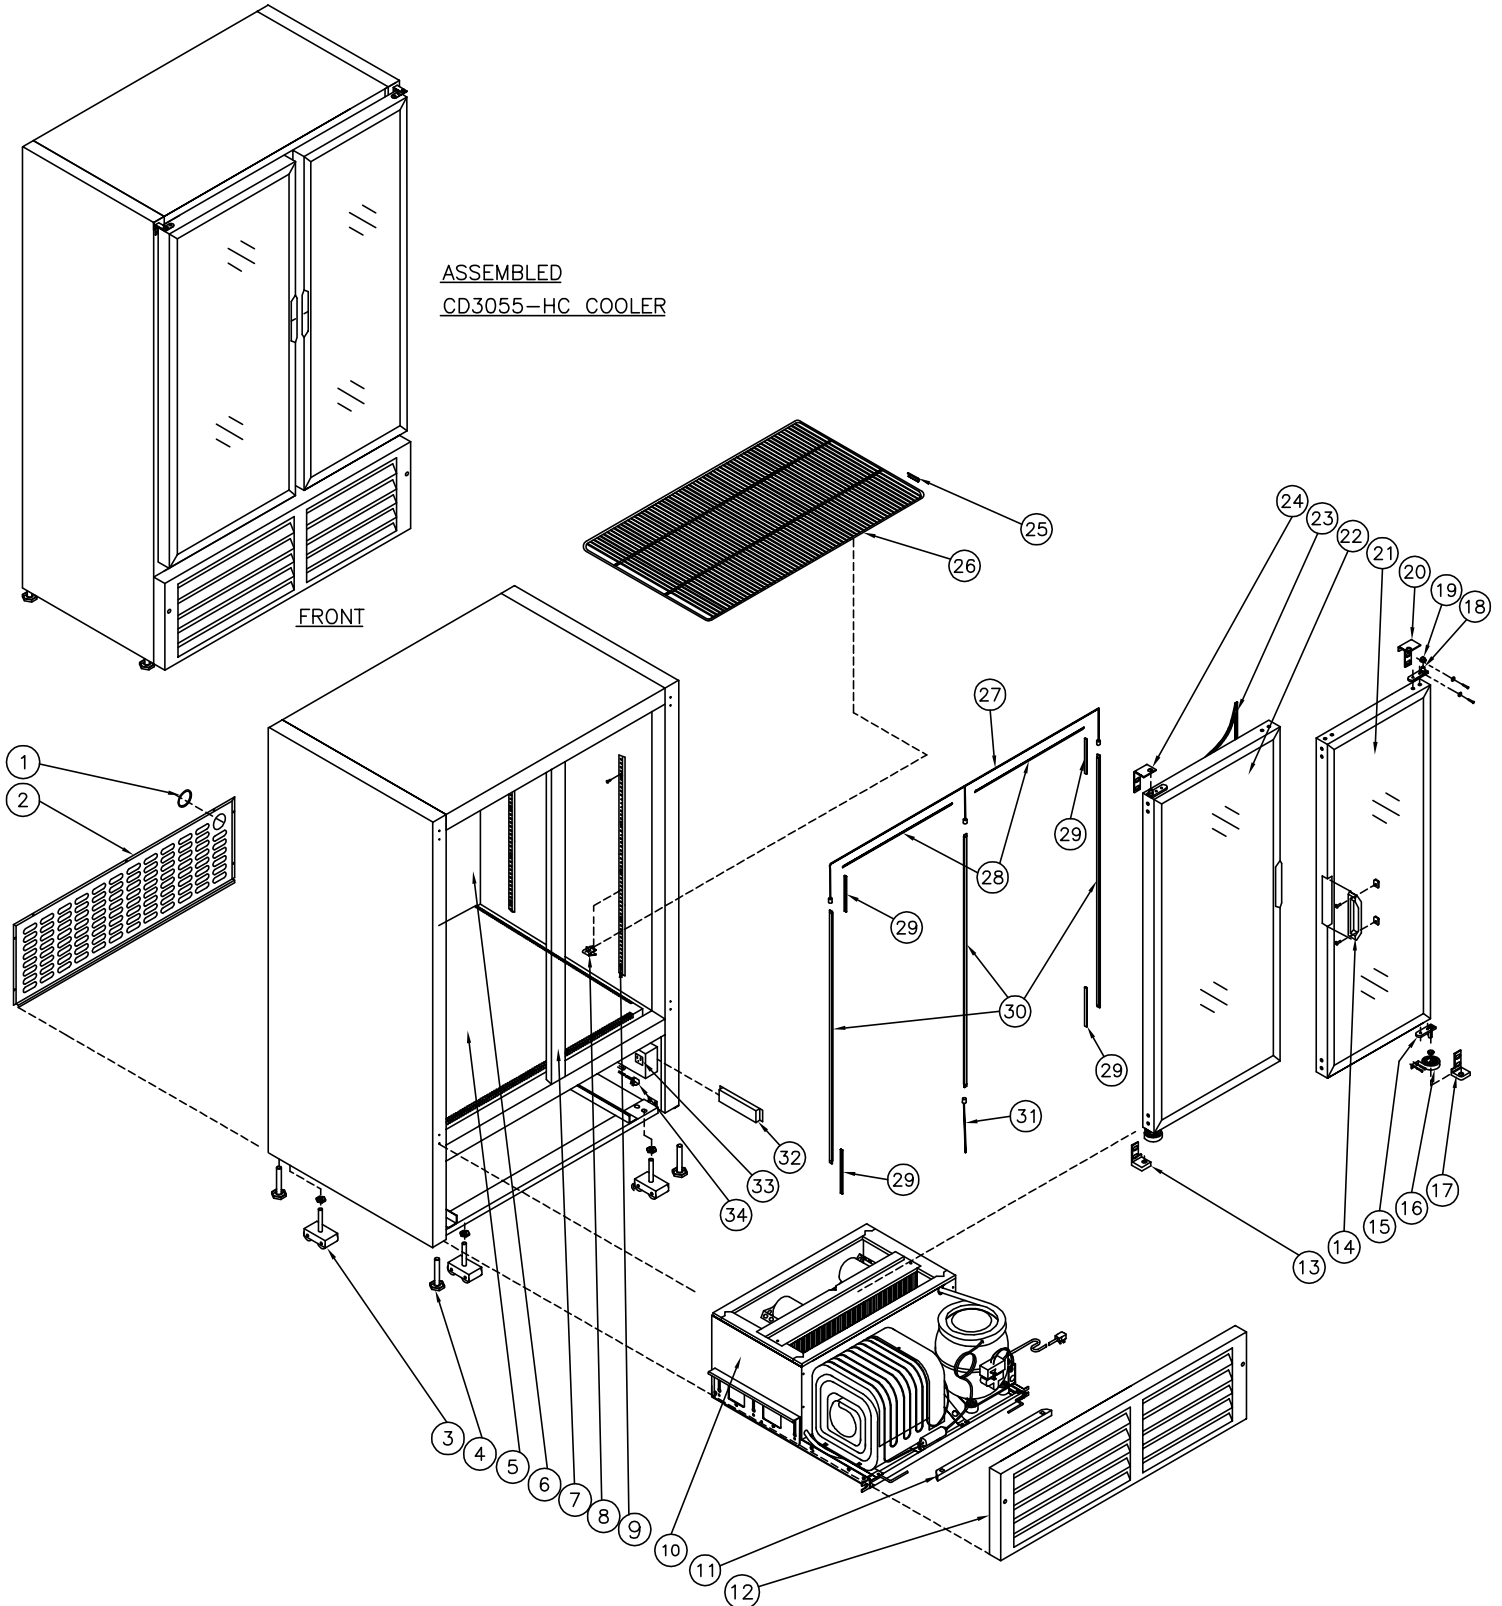

31 BRAMSTEELE ROAD
BRAMPTON, ONTARIO
L6W 3K6

QBD® Cooling Systems Inc.

TEL: (905) 459-0709 COOLER : CD3055-HC
FAX: (905) 459-1478 84-7030-XXX 120V, 60Hz

Exploded View : CD3055-HC

Cooling Systems Inc.

31 Bramstele Rd
Brampton, Ontario, Canada
L6W 3K6

Telephone: (905) 459-0709
Toll Free: (800) 663-3005
FAX: (905) 459-1478
info@qbd.com
www.qbd.com

CD3055-HC Cooler

(84-7030-XXX) 120V, 60 Hz.

Item No.	Part No.	Pepsi Part No.	Description	Item No.	Part No.	Pepsi Part No.	Description
1	47-0120-074		Bushing Snap Dia 2"	18	47-0090-081	1009576	Pin Pivot Top
2	47-9185-039		Grill, CD3055 Back Cover Black	19	47-0080-011	1005559	Insert Bronze 5/8" OD x 1/4"
3	47-0520-265		Kit, CD3055 Caster Dual Wheels	20	47-0090-012	81559	Hinge, DC/CD RH Top Door
4	47-0530-089	510204	Level Leg 1/2 x 3 x 1 3/4 AF	21	47-7697-739		Door Assy CD3055 RH
5	47-0035-270		Base, CD3055 Step	22	47-7698-739		Door Assy CD3055 LH
6	47-0035-271		Panel, CD3055 Back Discharge	23	47-0140-034		Gasket, CD3055 Door Mag. M-218
7	47-0011-375		Center Post Assy, CD3055 Black	24	47-0090-014	1001725	Hinge, DC/CD LH Top Door
8	53-0377-032	510362	Bracket (Clip) Shelf Support	25	47-0034-003		Clip CD14 Shelf Stopper
9	47-0033-989		Pilaster, 34 3/8" Strip	26	47-0200-260		Shelf, Standard CD3055 Flat
10	80-0011-227		Ref. Chassis 1/4+ HP CD HC R290	27	47-0450-314		Connector, CD4154-60 Wire Lead
11	47-0033-411	1020397	Bracket, CD 1/4 HP Lift Rod Lock	28	47-0130-865		Cap, CD3055-HC Top LED
12	47-9186-039		Grill CD3055 Front Black	29	47-0130-786		Cap, CD45-HC Bottom LED Breaker
13	47-0090-015	1001724	Hinge, DC/CD LH Bottom Door	30	47-0530-671	1027017	LED, 35.5" L11 - 35.5 Series
14	47-0120-166	1002413	Handle, Recess Dr Charcoal Gray	31	47-0450-284		Connector, 24" Wire Lead
15	47-0090-082	1009577	Pin Pivot Bottom	32	47-0440-087	1029550	Driver, LED 20W
16	53-0149-069	510108	Spring Door	33	47-0440-007	1003097	Outlet, 3 Wire
17	47-0090-013	80977	Hinge, DC/CD RH Bottom Door	34	18-7218-001	1007217	Cord, Power 14/3 SJTW-A 12'

Decals / Lens:

47-9216-XXX	Decal Door CD3055
47-9217-XXX	Decal Side CD3055 RH
47--XXX	Decal Side CD3055 LH

Accessories:

47-0034-128	61726	Key, Door T-Handle
47-0060-177		Gasket Seal UL Ref CD 1/4 HP HC
47-0130-814		Price Holder CD3055 Black 24 1/2"
47-0130-545		Price Holder CD14 Blue
47-0520-279		Kit, Electrics for EM2X3132U
47-0520-216	1001844	Caster Kit – Swivel Type
47-0520-218	1005838	Kit, CD Double Hinged Door Lock
47-0520-245	1001883	Kit, Casters Transfer - No Wheels