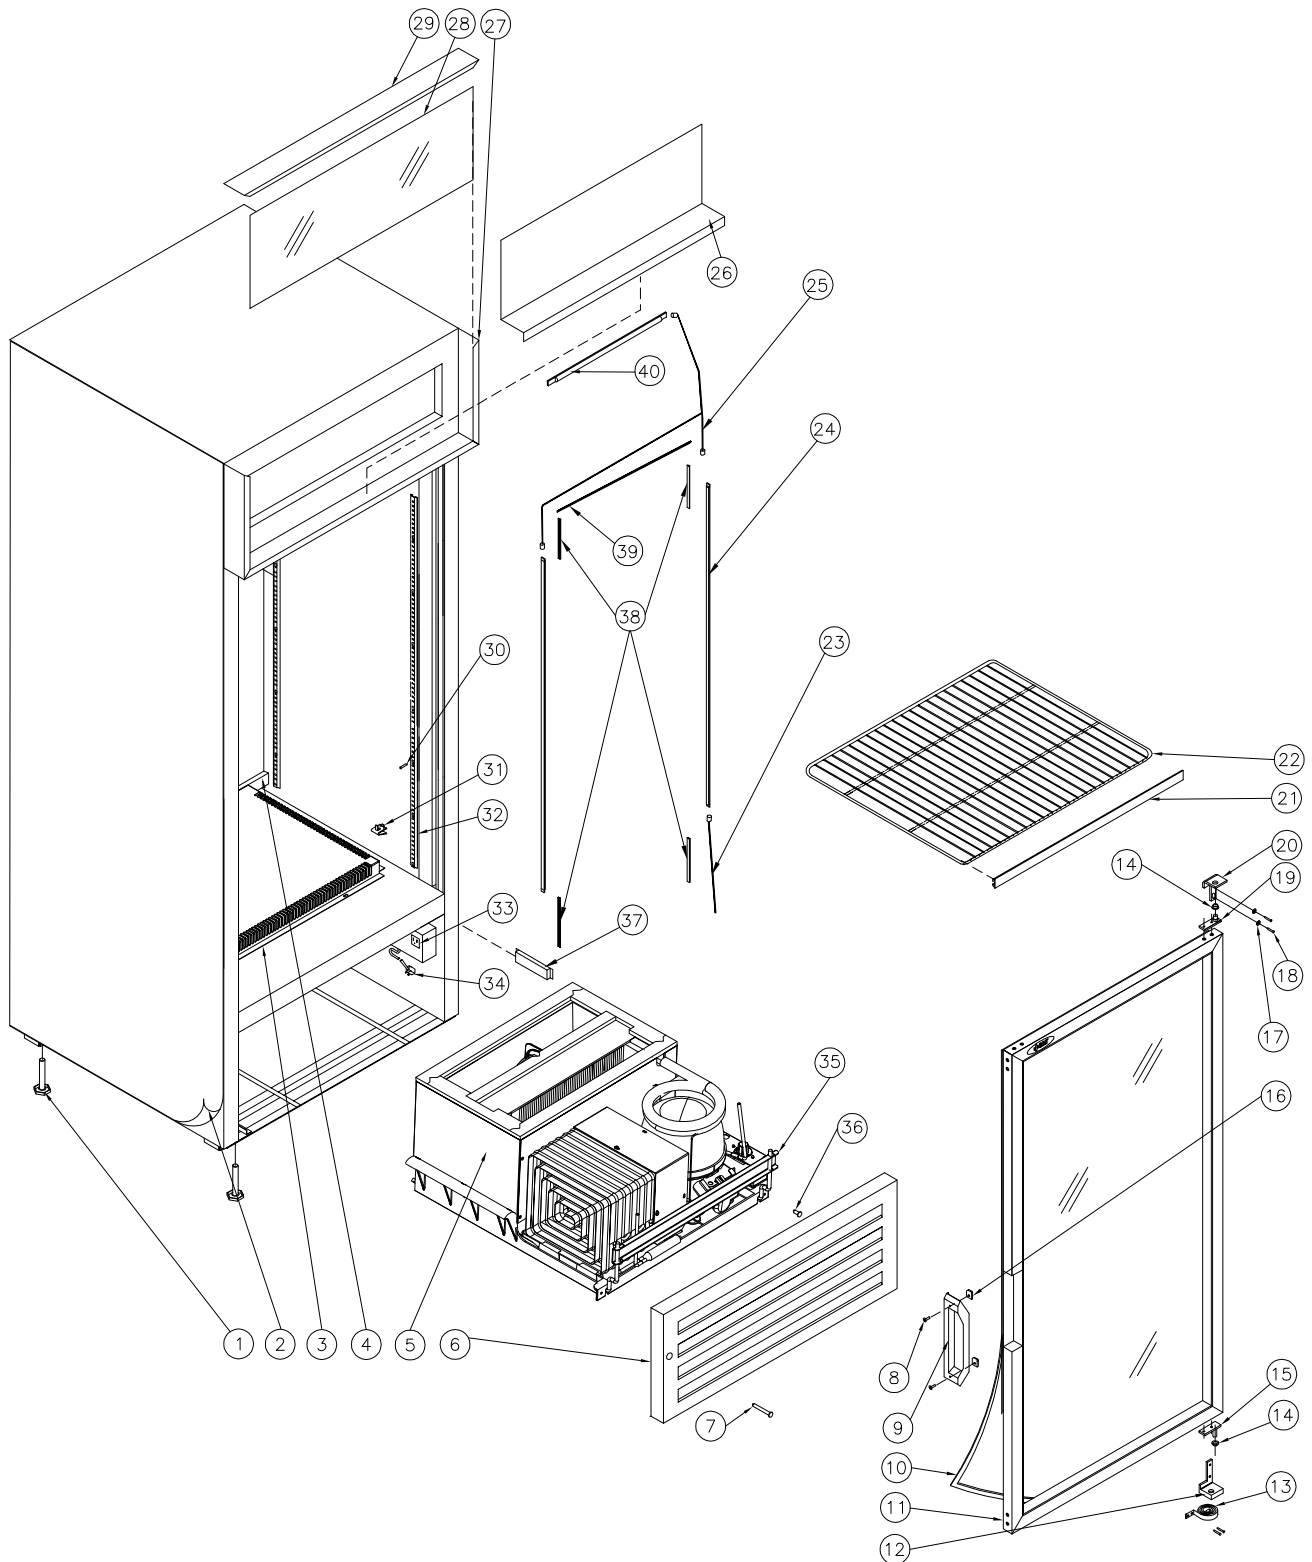

QBD[®] Cooling Systems

31 BRAMSTEELE ROAD
BRAMPTON, ONTARIO
L6W 3K6

TEL: (905) 459-0709
FAX: (905) 459-1478

COOLER : CD26-HC
84-7026-XXX

Exploded View: CD26-HC

CD26-HC Cooler

(84-7026-XXX) 120V, 60 Hz.

Item No.	Part No.	Pepsi Part No.	Description	Item No.	Part No.	Pepsi Part No.	Description
1	47-0530-089	510204	Level Leg ½ x 3 x 1 ¾ AF	21a	47-0130-254	58739	Price Holder DC/CD26 Blue
2	47-7045-932		Decal Side CD26 Pepsi	21b	47-0130-255		Price Holder DC/CD26 Black
3	47-0035-103	1022158	Duct, CD Large Air	22	47-0200-123	80840	Shelf Standard DC/CD26
4	47-0034-446		Panel, CD26 Back Discharge	23	47-0450-283		Connector, 12" Wire Lead
5a	80-0011-207F1	1027021	Ref. Chassis ½ HP HC R290	24	47-0530-672	1027018	LED, 47.5" L11 - 47.5 Series
5b	80-0011-207E1		Ref. Chassis ¼+ HP HC R290	25	47-0450-292	1031627	Connector, CD26 30" Wire Lead
5c	80-0011-501		Ref. Chassis ¼+ HP HC R290	26	47-0035-441		Reflector CD26-HC Top Sign
6	47-0120-182	1024989	Grill, CD26 Plastic Front Black	27	47-8036-039	83855	Frame, CD26 Top Sign Black
7	47-0254-007	570904	SCW MA 10 - 32 x ¾ PH PAN HD	28a	47-8045-633	1026727	Lens, CD26 Top Sign White
8	47-0400-038		SCW ST 8 - 32 X ¾ PH FT HD BLK	28b	47-8045-932	83856	Lens, CD26 Top Sign Pepsi
9	47-0120-166	1002413	Handle Recess Dr Charcoal Gray	29	47-8968-039	1029211	Cover CD26 Top Sign Black
10	47-0140-011	68756	Gasket Door CD26	30	47-0400-007	510282	SCW Pilaster Stip "Custom"
11	47-7622-739	1002054	Door Assy CD26	31	53-0377-032	510362	Bracket (clip) Shelf Support
12	47-0090-013	80977	Hinge RH Bottom Door	32	53-0377-031	80230	Pilaster Strip 52" Aluminum
13	53-0149-069	510108	Spring Door Coiled	33	47-0440-007	1003097	Outlet 3 Wire
14	47-0080-011	1005559	Insert Bronze	34	18-7218-001	1007217	Cord Power 14/3 SJTW-A 12' LG
15	47-0090-082	1009577	Pin Pivot Bottom	35	47-0033-410	1007047	Bracket, CD ½ HP Lift Rod Lock
16	47-0090-072		Insert Door Handle	36	20-0468-012		SCW SM #8 x ¾ PH TR HD
17	53-0267-006	83974	Washer ¼ Split Lock Zinc	37	47-0440-087	1029550	Driver, LED 20W
18	47-0264-308	83973	SCW MA ¼ - 20 X ¾ PH PAN HD QUAD	38	47-0130-748	1030393	Cap, CD26-HC Side LED Snap 2.75"
19	47-0090-081	1009576	Pin Pivot Top	39	47-0130-747	1030394	Cap, CD26-HC Top LED Snap 26.5"
20	47-0090-012	81559	Hinge RH Top Door	40	47-0530-670	1027016	LED, 23.5" L11 - 23.5 Series