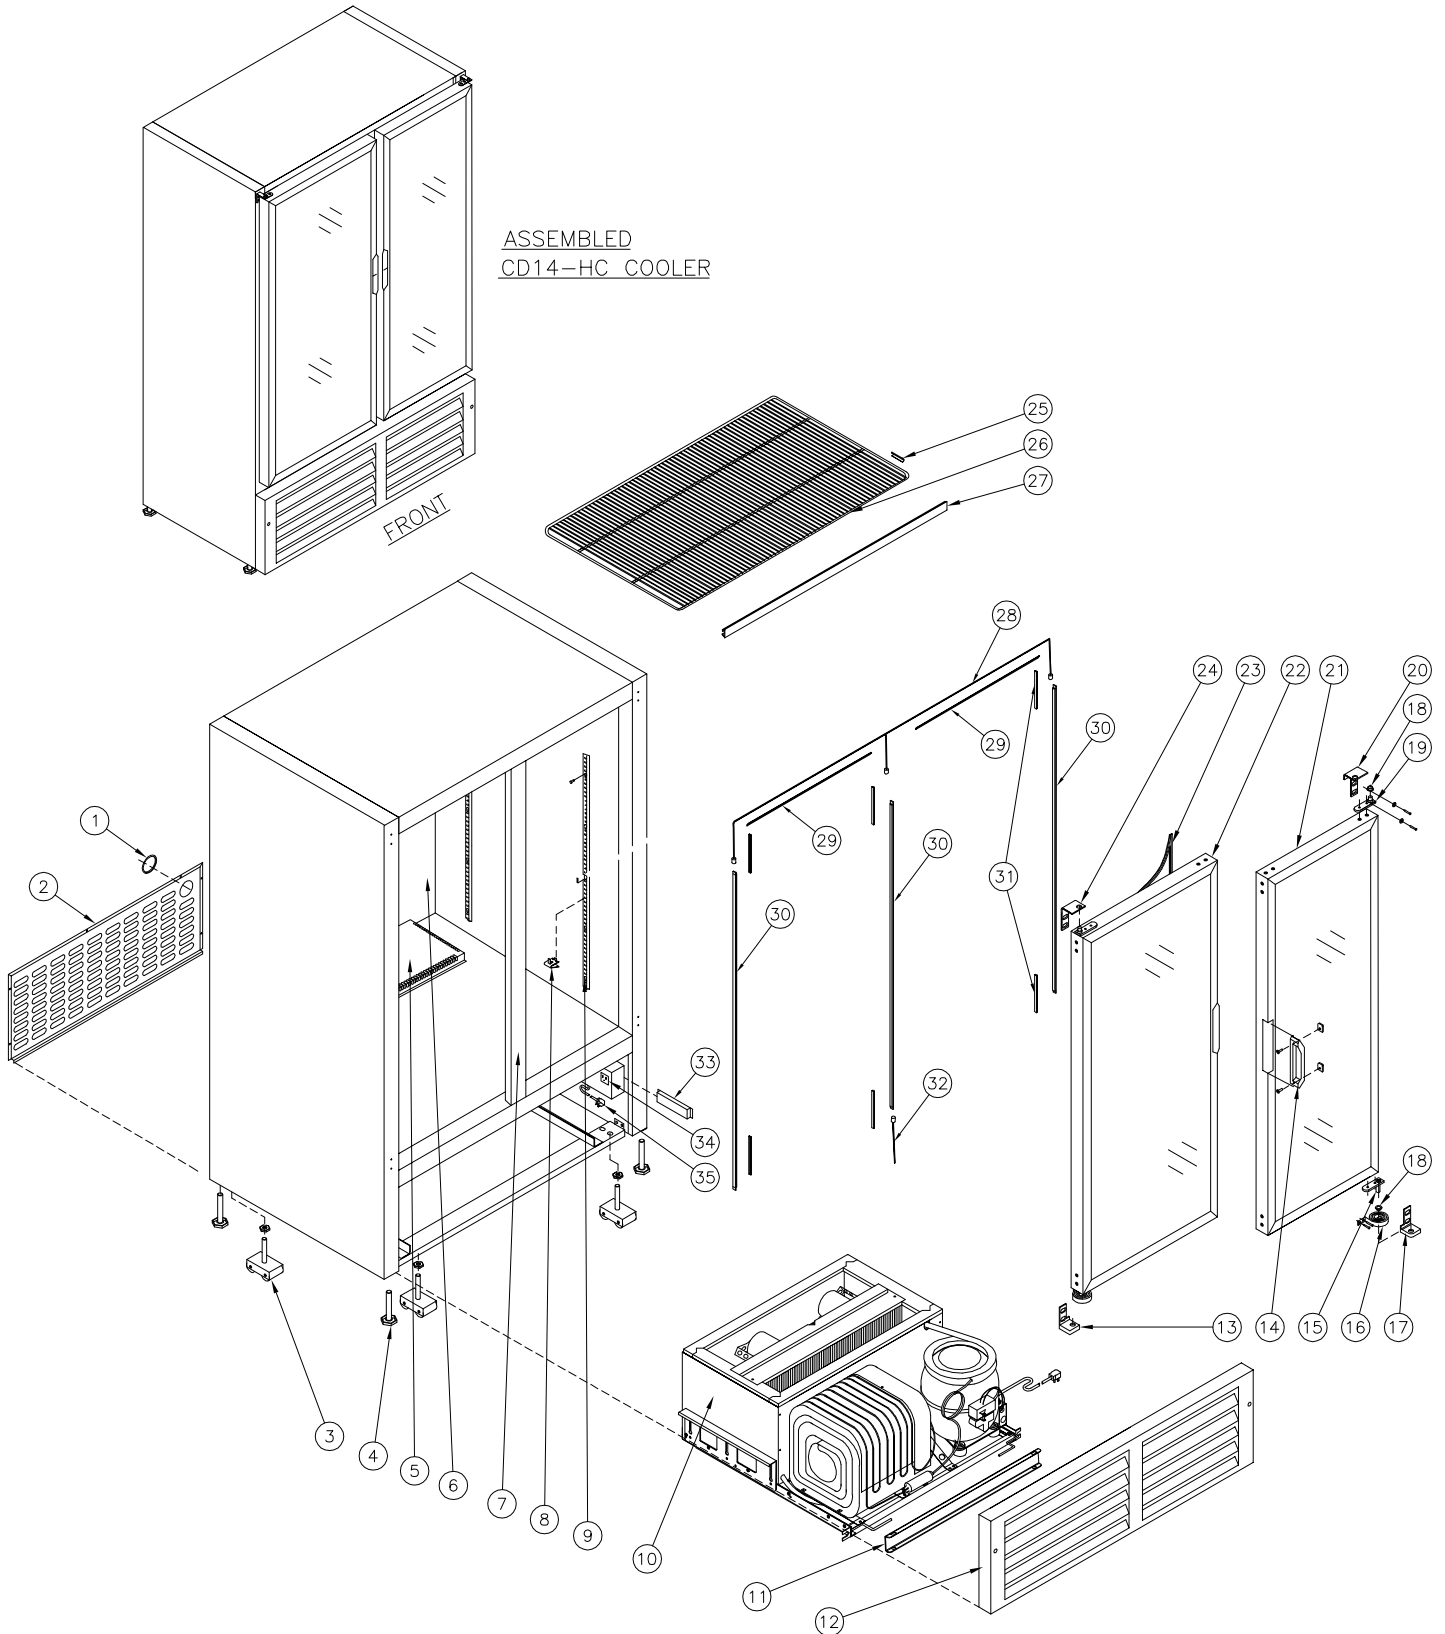

Exploded View : CD14-HC

Cooling Systems Inc.

31 Bramstele Rd
Brampton, Ontario, Canada
L6W 3K6

Telephone: (905) 459-0709
Toll Free: (800) 663-3005
FAX: (905) 459-1478
info@qbd.com
www.qbd.com

CD14-HC Cooler

(84-7014-XXX) 120V, 60 Hz.

Item No.	Part No.	Pepsi Part No.	Description	Item No.	Part No.	Pepsi Part No.	Description
1	47-0120-074		Bushing Snap Dia 2"	18	47-0080-011	1005559	Insert Bronze 5/8 OD x 1/4"
2	47-8620-039		Grill, CD14 Back Cover Black	19	47-0090-081	1009576	Pin Pivot Top
3	47-0520-214	57175	Kit, CD14 Caster Dual Wheels	20	47-0090-012	81559	Hinge, DC/CD RH Top Door
4	47-0530-089	510204	Level Leg 1/2 x 3 x 1 1/8 AF	21	47-7645-739	1002154	Door Assy CD14 RH
5	47-0035-106	1024441	Duct, CD Small Air	22	47-7646-739	1008346	Door Assy CD14 LH
6	47-0034-596		Panel, CD14 Top Discharge	23	47-0140-019	1002370	Gasket, CD14 Door Mag. M-218
7a	47-0011-056	1021855	Center Post Assy, CD14 Beige	24	47-0090-014	1001725	Hinge, DC/CD LH Top Door
7b	47-0011-121		Center Post Assy, CD14 Black	25	47-0034-003		Clip CD14 Shelf Stopper
7c	47-0011-175		Center Post Assy, CD14 White	26	47-0200-182	1002189	Shelf CD14 Flat
8	53-0377-032	510362	Bracket (Clip) Shelf Support	27a	47-0130-577		Price Holder CD14 Black
9	47-0033-989		Pilaster Strip, 34 3/8"	27b	47-0130-545		Price Holder CD14 Blue
10	80-0011-227		Ref. Chassis 1/4+ HP CD HC R290	28	47-0450-314		Connector, CD4154-60 Wire Lead
11	47-0033-411	1020397	Bracket, CD 1/4 HP Lift Rod Lock	29	47-0130-800		Cap, CD14-HC Top LED
12	47-8617-039	1020089	Grill CD14 Black Front	30	47-0530-671	1027017	LED, 35.5" L11-35.5 Series
13	47-0090-015	1001724	Hinge, DC/CD LH BTM Door	31	47-0130-748		Cap, CD26-HC Side LED Snap 2.75
14	47-0120-166	1002413	Handle, Recess Dr Charcoal Gray	32	47-0450-284		Connector, 24" Wire Lead
15	47-0090-082	1009577	Pin Pivot Bottom - Steel	33	47-0440-087		Driver, LED 20W
16	53-0149-069	510108	Spring Door	34	47-0440-007	1003097	Outlet, 3 Wire
17	47-0090-013	80977	Hinge, DC/CD RH BTM Door	35	18-7218-001	1007217	Cord, Power 14/3 SJTW-A 12'

Accessories:

47-0011-140	1007046	Shelf, CD14 600ml Gravity
47-0034-128	61726	Key, Door T-Handle
47-0060-177		Gasket Seal UL Ref CD 1/4 HP
47-0130-544		Shelf Glide CD14 Gravity Blue
47-0520-216	1001844	Caster Kit – Swivel Type
47-0520-218	1005838	Kit, CD Double Hinged Door Lock
47-0520-245	1001883	Kit, Casters Transfer - No Wheels
47-0520-279		Kit, Electrics for EM2X3121U