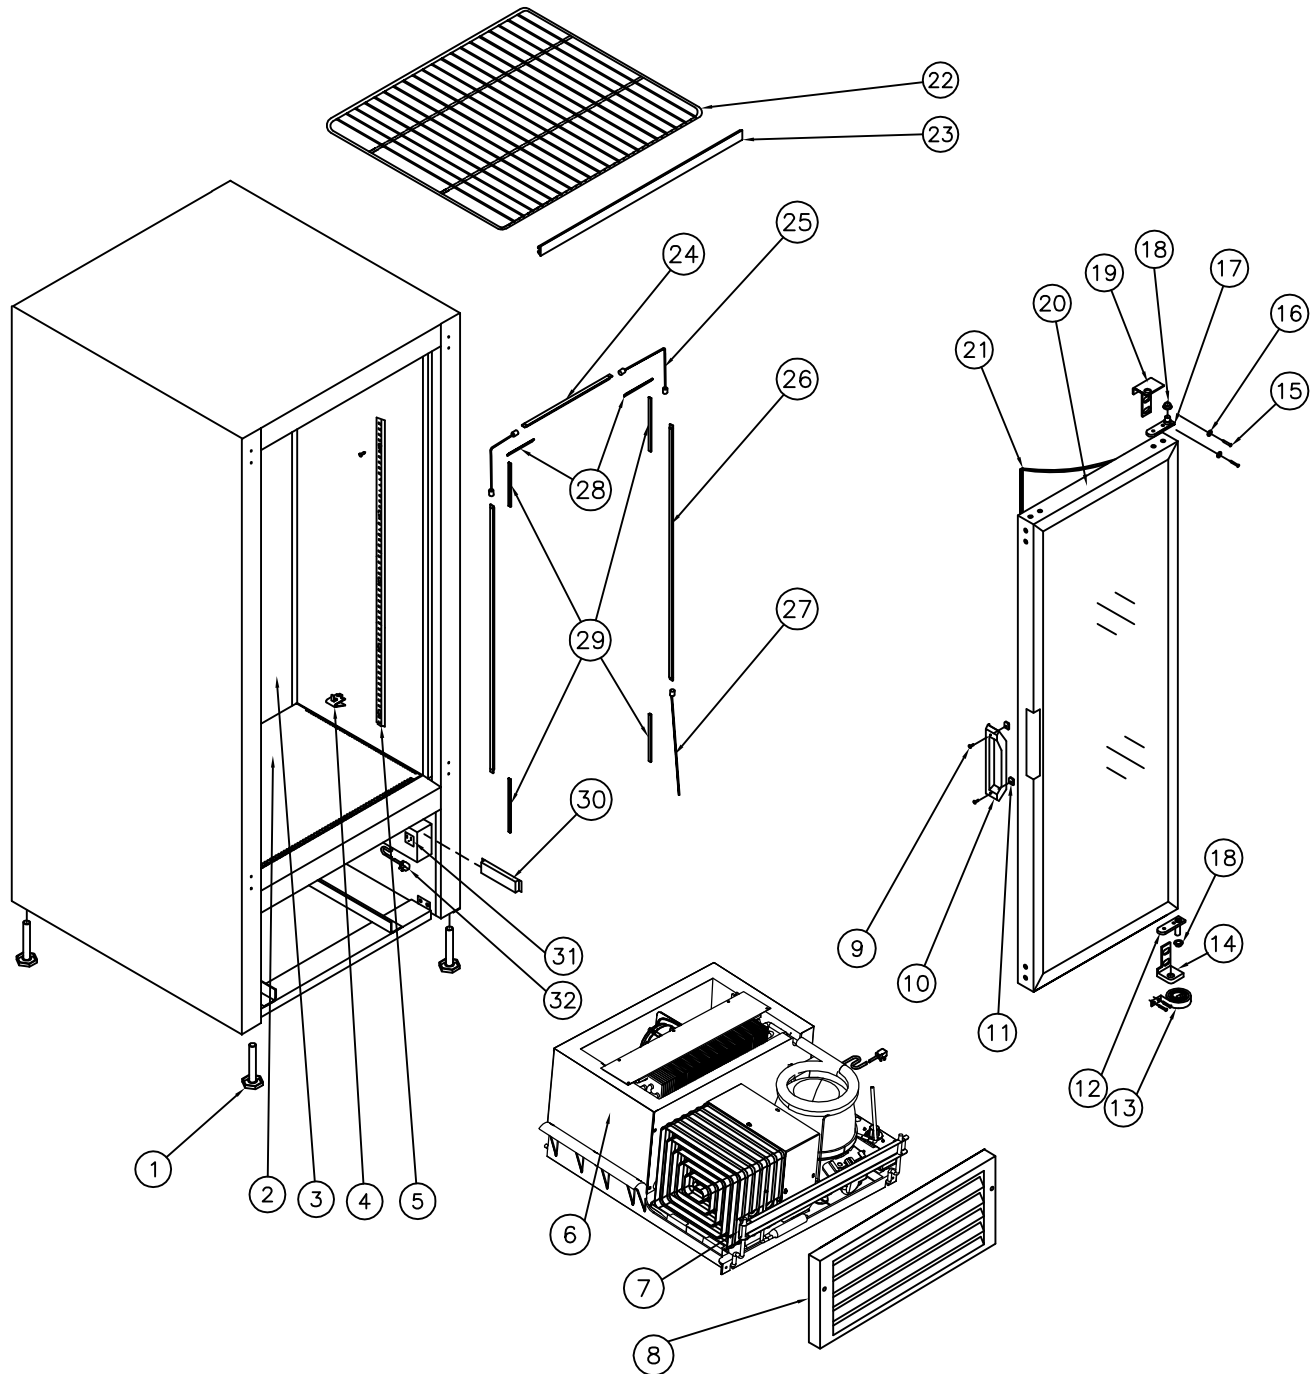

QBD® Cooling Systems

31 BRAMSTEELE ROAD
BRAMPTON, ONTARIO
L6W 3K6

TEL: (905) 459-0709
FAX: (905) 459-1478

COOLER : CD10-HC
84-7010-XXX, 120V, 60Hz

Exploded View : CD10-HC

NOTE: FOR LEFT HAND HINGE DETAILS, SEE PARTS LISTING.

CD10-HC Cooler

(84-7010-XXX) 120V, 60 Hz.

Item No.	Part No.	Description	Item No.	Part No.	Description
1	47-0530-089	510204 Level Leg ½ x 3 x 1½ AF	19	47-0090-012	81559 Hinge, DC/CD RH Top Door
2	47-0034-919	1026669 Base CD10 Step	20a	47-7644-739	50642 Door Assembly CD10
3	47-0035-792	Panel CD10 Back Discharge	20b	47-7644-743WW	Door Assembly CD10 Walgreens
4	53-0377-032	510362 Bracket (Clip) Shelf Support	21	47-0140-018	43460 Gasket Door CD10
5	47-0033-989	870850 Pilaster Strip 34¾"	22	47-0200-176	1002187 Shelf, CD10/12 Flat
6a	80-0011-227F1	1027020 Ref. Chassis ¼ HP CD HC R290	23a	47-0130-250	1000819 Price Holder 18¾" Black
6b	80-0011-227E1	Ref. Chassis ½ HP CD HC R290	23b	47-0130-130	1008789 Price Holder 18¾" Blue
7	47-0033-411	1020397 Bracket, CD ¼ HP Lift Rod Lock	23c	47-0130-911	Price Holder 18¾" Gray Walgreens
8a	47-0120-183	1008303 Grill, CD10/12 Plastic Front	24a	47-0530-669	1027015 LED 11½" 6500K - 7000K
8b	47-0120-243	1032425 Grill, CD10/12 Plastic Front Walgreens	24b	47-0530-723	LED 11½" 4000K Walgreens
9	47-0400-038	1005107 Screw ST 8 - 32 X ¾ PH FT HD BLK	25	47-0450-287	1031549 Connector, 4" Butt
10	47-0120-166	1002413 Handle, Recess Dr Charcoal Gray	26a	47-0530-671	1027017 LED 35½" 6500K - 7000K
11	47-0090-072	1032958 Insert, Door Handle	26b	47-0530-725	LED 35½" 4000K Walgreens
12	47-0090-082	1009577 Pin, Pivot Bottom	27	47-0450-283	1032170 Connector, 12" Wire Lead
13	53-0149-069	510108 Spring Door	28	47-0130-740	1033338 Cap, CD10/12-HC Top LED
14	47-0090-013	80977 Hinge, DC/CD RH Bottom Door	29	47-0130-790	Cap, CD10-HC Top/Bottom LED
15	47-0264-308	83973 Screw MA ¼ - 20 X ¾ PAN HD QUAD	30	47-0440-087	1029550 Driver, LED 20W
16	53-0267-006	83974 Washer ¼ Split Lock Zinc	31	47-0440-007	1003097 Outlet, 3 Wire
17	47-0090-081	1009576 Pin, Pivot Top	32	18-7218-001	1007217 Cord, Power 14/3 SJTW-A 12'
18	47-0080-011	1005559 Insert Bronze ¾ OD x ¼"			

Left Hand Hinge Parts:

47-0090-015	1001724	Hinge, LH Bottom Door
47-0090-014	1001725	Hinge, LH Top Door

Decals / Lens:

47-8811-XXX	Decal Door CD10/12
47-8813-XXX	Decal Side CD10 RH
47-8932-XXX	Decal Side CD10 LH

Harmony Kits

47-0520-287	1031253	Kit, CD10PH Pepsi Blue
47-0520-288	1031254	Kit, CD10PH Hello Goodness White
47-0520-289		Kit, CD10PH Mountain Dew Green
47-0520-290		Kit, CD10PH Lipton Yellow

Accessories:

47-0011-091	1004688	Shelf, 600ml Gravity
47-0034-128	61726	Key, Door T-Handle
47-0060-177	1030113	Gasket Seal UL Ref CD ¼ HP
47-0130-506	1005148	Shelf Glide CD10/12, CD4148 Blue
47-0130-586		Shelf Glide CD10/12, CD4148 White
47-0520-214	57175	Caster Kit – Uni-Directional
47-0520-216	1001844	Caster Kit – Swivel Type
47-0520-223	43455	Kit, CD10/12 Door Lock
47-0520-245	1001883	Kit, Casters Transfer - No Wheels
47-0520-279		Kit Electrics for EM2X3121U (227F1)
47-0520-301		Kit Electrics for EM150UER (227E1)
47-7644-666WW		Door Trim Assy no Glass & Gasket