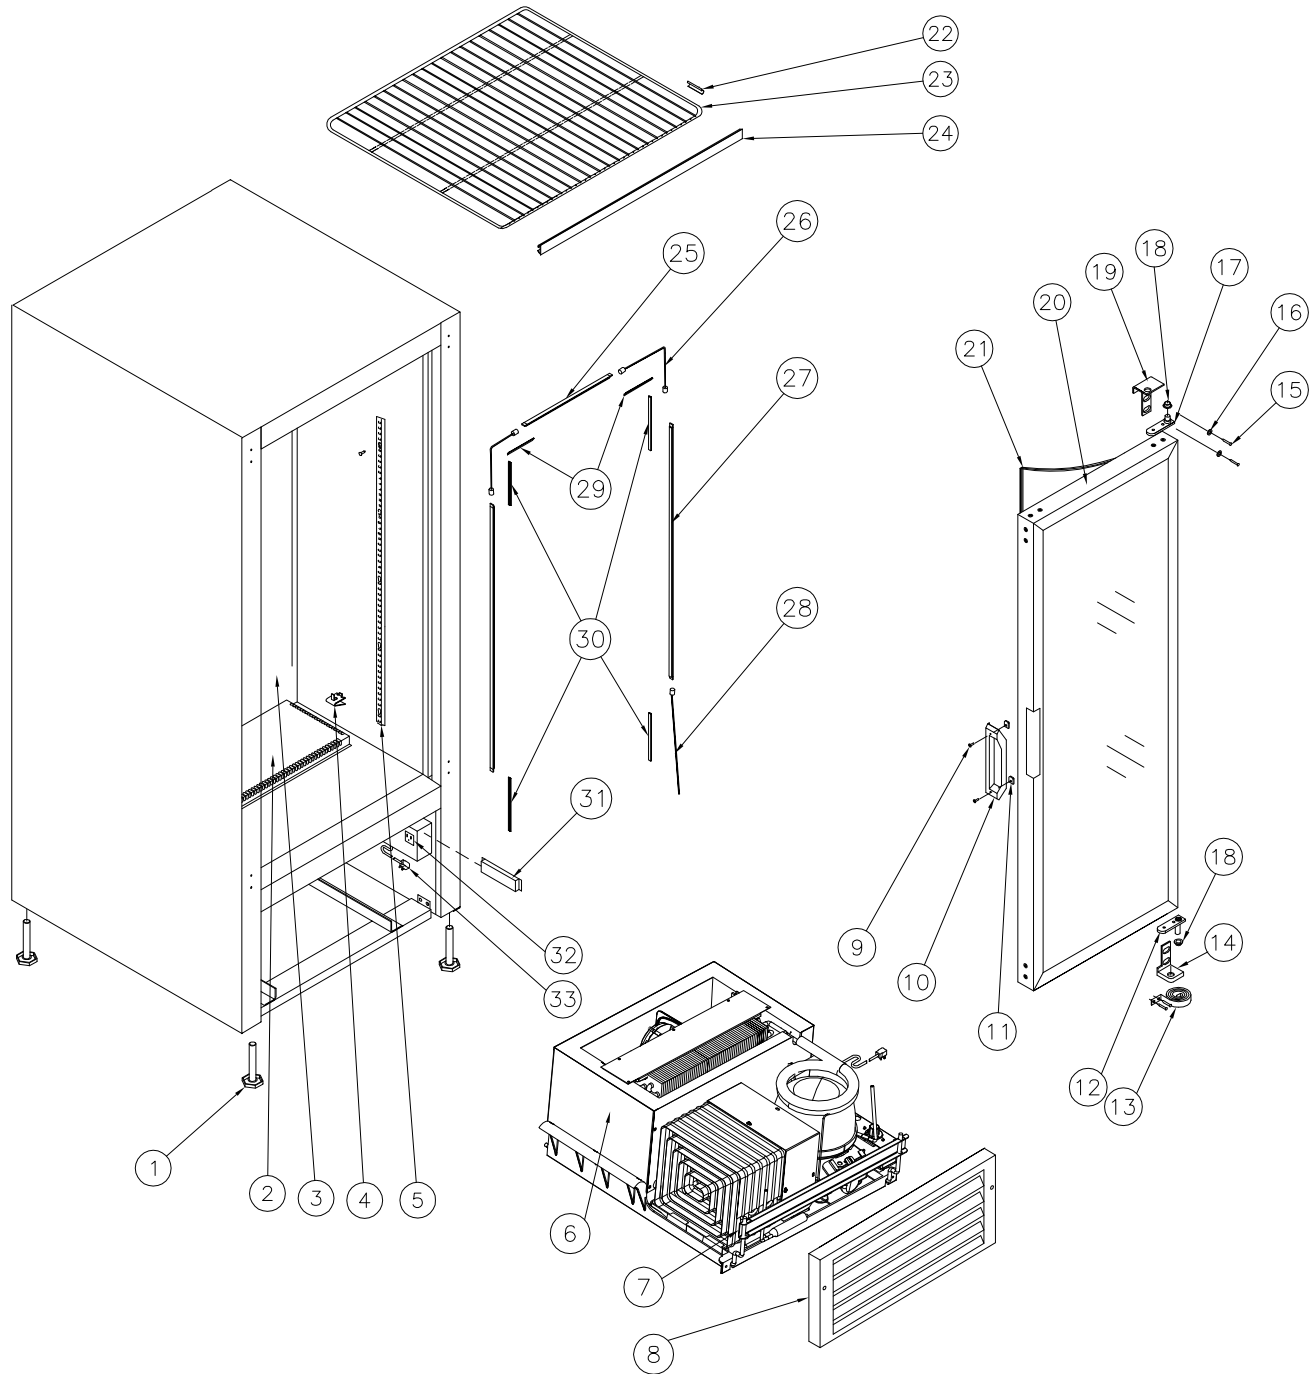

Exploded View : CD10-HC

NOTE: FOR LEFT HAND HINGE DETAILS, SEE PARTS LISTING.

Cooling Systems Inc.

31 Bramsteede Rd
Brampton, Ontario, Canada
L6W 3K6

Telephone: (905) 459-0709
Toll Free: (800) 663-3005
FAX: (905) 459-1478
info@qbd.com
www.qbd.com

CD10-HC Cooler

(84-7010-XXX) 120V, 60 Hz.

Item No.	Part No.	Pepsi Part No.	Description	Item No.	Part No.	Pepsi Part No.	Description
1	47-0530-089	510204	Level Leg ½ x 3 x 1½ AF	18	47-0080-011	1005559	Insert Bronze ⅝ OD x ¼"
2	47-0034-919		Base CD10 Step	19	47-0090-012	81559	Hinge, DC/CD RH Top Door
3	47-0034-918		Panel CD10 Back Discharge	20	47-7644-739	50642	Door Assy CD10
4	53-0377-032	510362	Bracket (Clip) Shelf Support	21	47-0140-018	43460	Gasket Door Mag. CD10
5	47-0033-989		Pilaster Strip, 34%"	22	47-0034-003		Clip, CD14HB Shelf Stopper
6a	80-0011-227F1	1027020	Ref. Chassis ¼ HP CD HC R290	23	47-0200-176	1002187	Shelf, CD10/12 Flat
6b	80-0011-227E1		Ref. Chassis ¼ HP CD HC R290	24a	47-0130-250	1000819	Price Holder 18¾" Black
7	47-0033-411	1020397	Bracket, CD ¼ HP Lift Rod Lock	24b	47-0130-130		Price Holder 18¾" Blue
8	47-0120-183	1008303	Grill, CD10/12 Plastic Front	25	47-0530-669	1027015	LED, 11.5" L11 - 11.5 Series
9	47-0400-038		SCW ST 8 - 32 X ⅝ PH FT HD BLK	26	47-0450-287		Connector, 4" Butt
10	47-0120-166	1002413	Handle, Recess Dr Charcoal Gray	27	47-0530-671	1027017	LED, 35.5" L11 - 35.5 Series
11	47-0090-072		Insert, Door Handle	28	47-0450-283		Connector, 12" Wire Lead
12	47-0090-082	1009577	Pin, Pivot Bottom	29	47-0130-740		Cap, CD10/12-HC Top LED
13	53-0149-069	510108	Spring Door	30	47-0130-790		Cap, CD10-HC Top/Bottom LED
14	47-0090-013	80977	Hinge, DC/CD RH Bottom Door	31	47-0440-087		Driver, LED 20W
15	47-0264-308	83973	SCW MA ¼ - 20 X ⅜ PAN HD QUAD	32	47-0440-007	1003097	Outlet, 3 Wire
16	53-0267-006	83974	Washer ¼ Split Lock Zinc	33	18-7218-001	1007217	Cord, Power 14/3 SJTW-A 12'
17	47-0090-081	1009576	Pin, Pivot Top				

Left Hand Hinge Parts:

47-0090-015	1001724	Hinge, LH Bottom Door
47-0090-014	1001725	Hinge, LH Top Door

Accessories:

47-0011-091	1004688	Shelf, 600ml Gravity
47-0034-128	61726	Key, Door T-Handle
47-0060-177		Gasket Seal UL Ref CD ¼ HP
47-0130-506	1005148	Shelf Glide CD10/12, CD4148 Blue
47-0130-586		Shelf Glide CD10/12, CD4148 White
47-0520-214	57175	Caster Kit – Uni-Directional
47-0520-216	1001844	Caster Kit – Swivel Type
47-0520-223	43455	Kit, CD10/12 Door Lock
47-0520-245	1001883	Kit, Casters Transfer - No Wheels
47-0520-279		Kit, Electrics for EM2X3121U
47-8811-932		Decal, Door Pepsi CD10/12
47-8813-932		Decal, Side Pepsi CD10