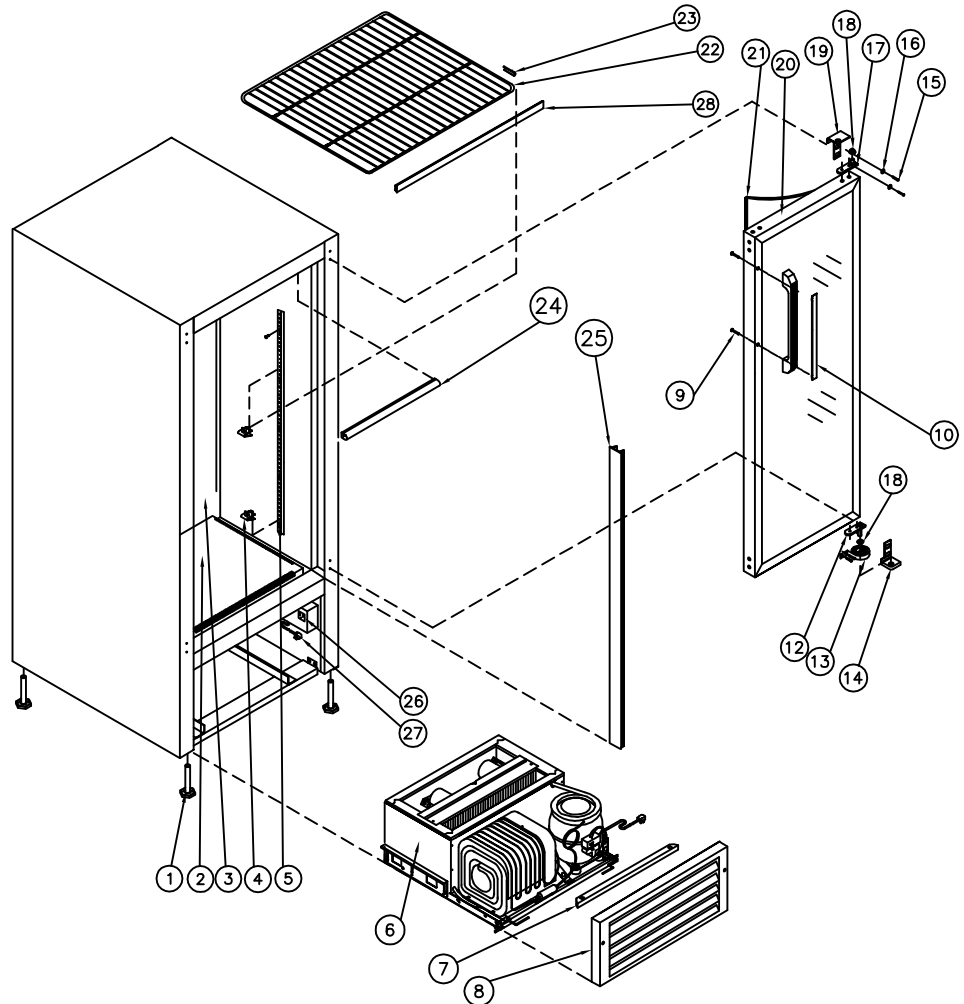

31 BRAMSTEELE ROAD
BRAMPTON, ONTARIO
L6W 3K6

QBD® Cooling Systems Inc.

TEL: (905) 459-0709
FAX: (905) 459-1478

COOLER: CD 10-58
34-7011 120V, 60Hz