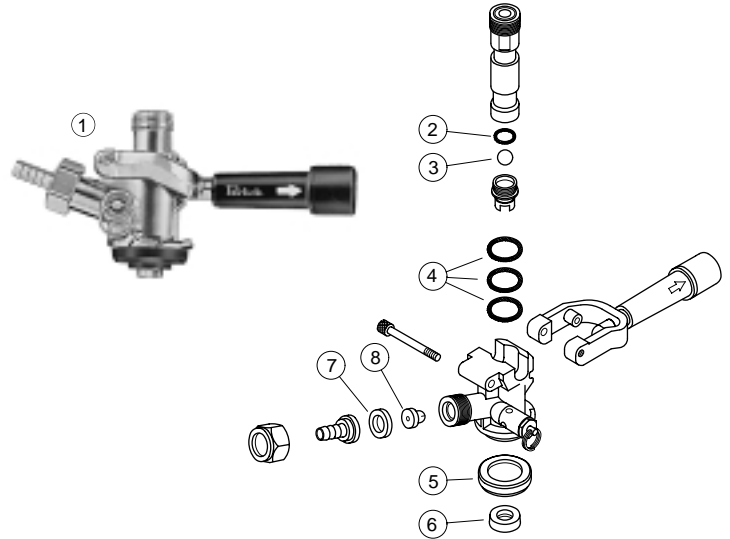

## For Single Valve Keg Coupler (Series D)

Item No.	Part No.	Description
1	26000D	Single valve keg coupler
2	C14316	"O" ring
3	31080-2P	Ball check
4	31089-2P	"O" ring (3 per assembly)
5	31088-2P	Bottom seal washer
6	31087-2P	Probe washer domestic
7	157R2P	Coupling Gasket
8	23682-2P	Check valve