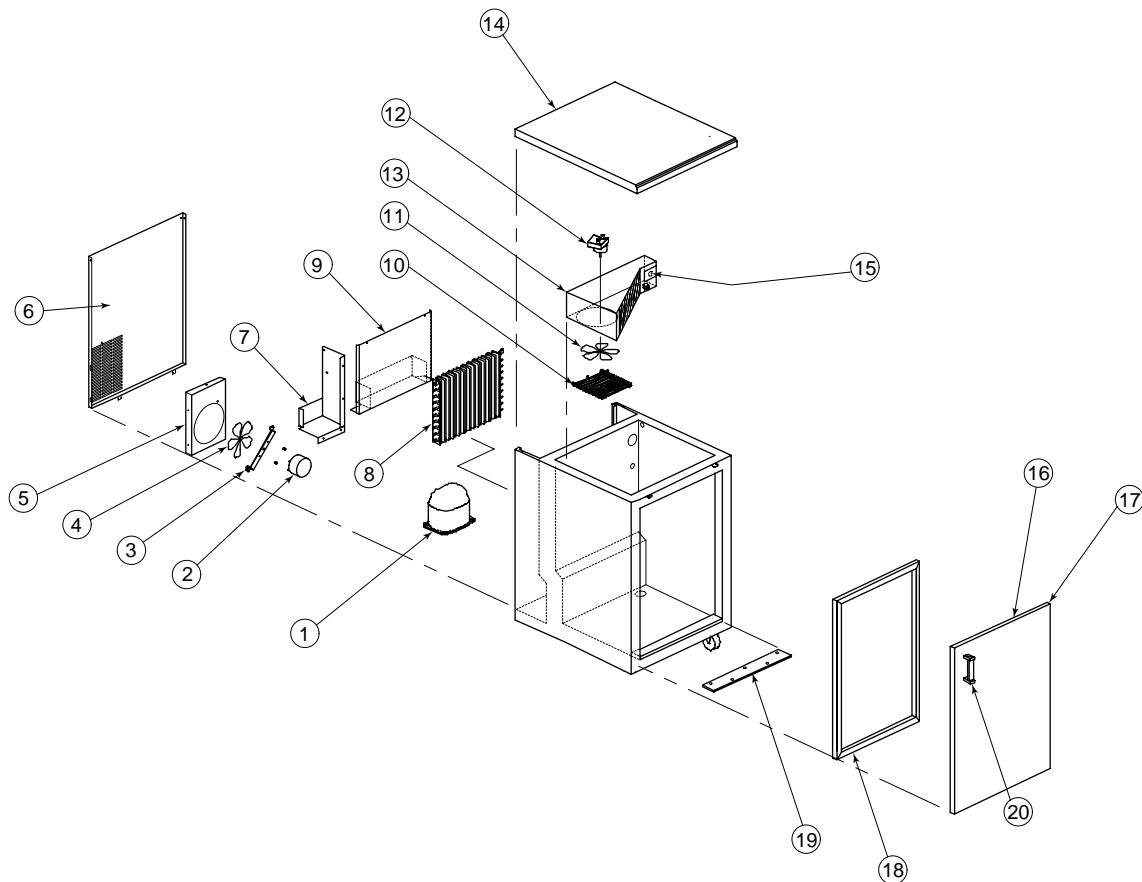

Replacement Parts – Single Door Back Bar Cooler

MODEL NOS.		CS1DP
Item	Description	Part #'s
1	Compressor for R134a	C22650
2	Condenser fan motor	C15240A
3	Condenser fan motor bracket	61289-1
4	Condenser fan blade	C6914
5	Condenser fan pan	62209-1
6	Rear panel	62433-1
7	Back panel partition	62131-1
8	Condenser assembly	C18634A
9	Condenser panel	62132-1
10	Evaporator fan guard	C25400A1
11	Evaporator fan blade - 5½"	C14649
12	Evaporator fan motor	C15239A
13	Evaporator assembly - complete	62212B
14	Top assembly	62439
15	Temperature control parts kit	57360
16	Right hinged door assembly	64357SRBL
	Left hinged door assembly	64357SLBL
17	Door hinge kit, right	63407R
	Door hinge kit, left	63407L
18	Magnetic door gasket	62085-1
19	Door sill	60944-1
20	Door handle	C31409-1
Parts Not Shown on Drawing		
	Light, mini-flourecent	57822A
	Wiring harness	61346-1
	Door lock with keys	57851
	Drain line hose kit	57854