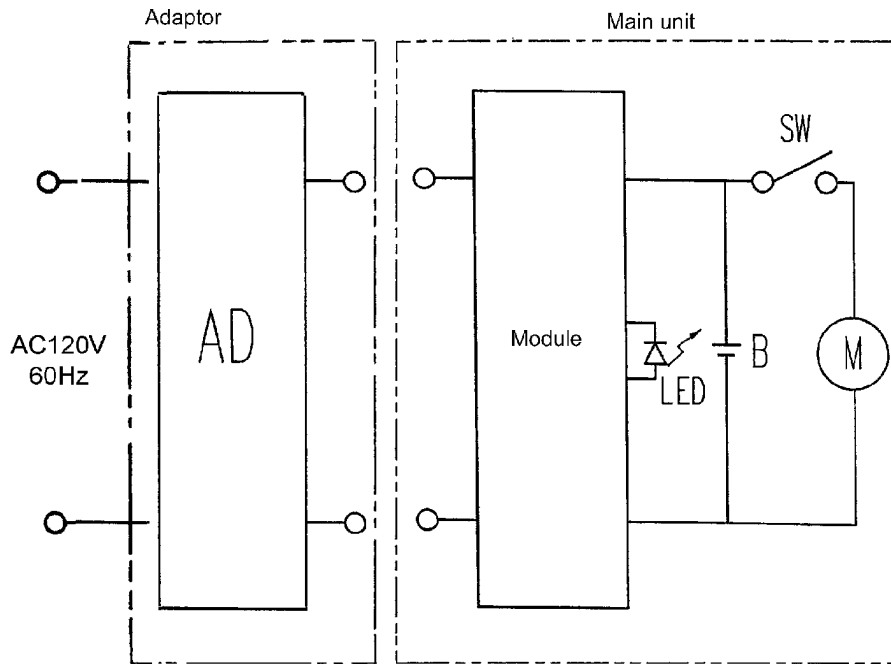

Service Manual

AC/Rechargeable Beard/Hair Trimmer

ER224-U1

SPECIFICATIONS

Power source	120V AC, 60Hz
Motor voltage	1.2V DC
Charging time	8 hours
Weight (including attachment)	5.80 oz (180g)
Supplied Accessories	Cleaning brush
	Oil

1 SCHEMATIC DIAGRAM

2 EXPLODED VIEW & REPLACEMENT PARTS LIST

2.1. EXPLODED VIEW

2.2. REPLACEMENT PARTS LIST

Ref.No.	Part No.	Part Name & Descriptions	Remarks	Per Unit
1	WER224S7398	COMB ATTACHMENT		1
2	WER9605P	BLADE		1
3	WER224K7658	ADAPTOR	A-2 PLUG	1
4	WER203X7918	OIL		1
5	WES76806761	CLEANING BRUSH		1
-	WER224S8008	INDIVIDUAL BOX		1
-	WER224S8108	OPERATING INSTRUCTIONS		1