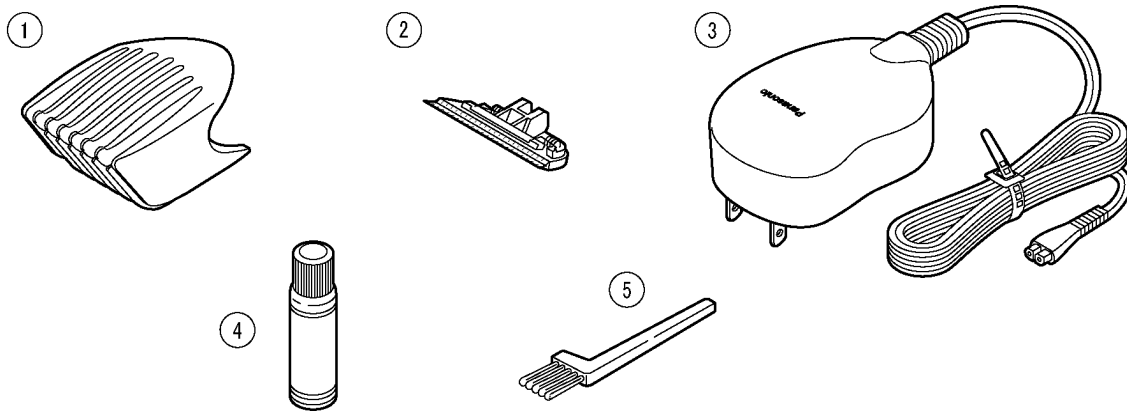

CONTENTS

	Page	Page	
1 SCHEMATIC DIAGRAM	2	2 EXPLODED VIEW & REPLACEMENT PARTS LIST	2

Panasonic®

© 2006 Matsushita Electric Works, Ltd. All rights reserved. Unauthorized copying and distribution is a violation of law.

1 SCHEMATIC DIAGRAM

2 EXPLODED VIEW & REPLACEMENT PARTS LIST

2.1. EXPLODED VIEW

2.2. REPLACEMENT PARTS LIST

Ref.No.	Part No.	Part Name & Descriptions	Remarks	Per Unit
1	WER224S7398	COMB ATTACHMENT		1
2	WER9605P	BLADE		1
3	WER224K7658	ADAPTOR	A-2 PLUG	1
4	WER203X7918	OIL		1
5	WES76806761	CLEANING BRUSH		1
-	WER224S8008	INDIVIDUAL BOX		1
-	WER224S8108	OPERATING INSTRUCTIONS		1