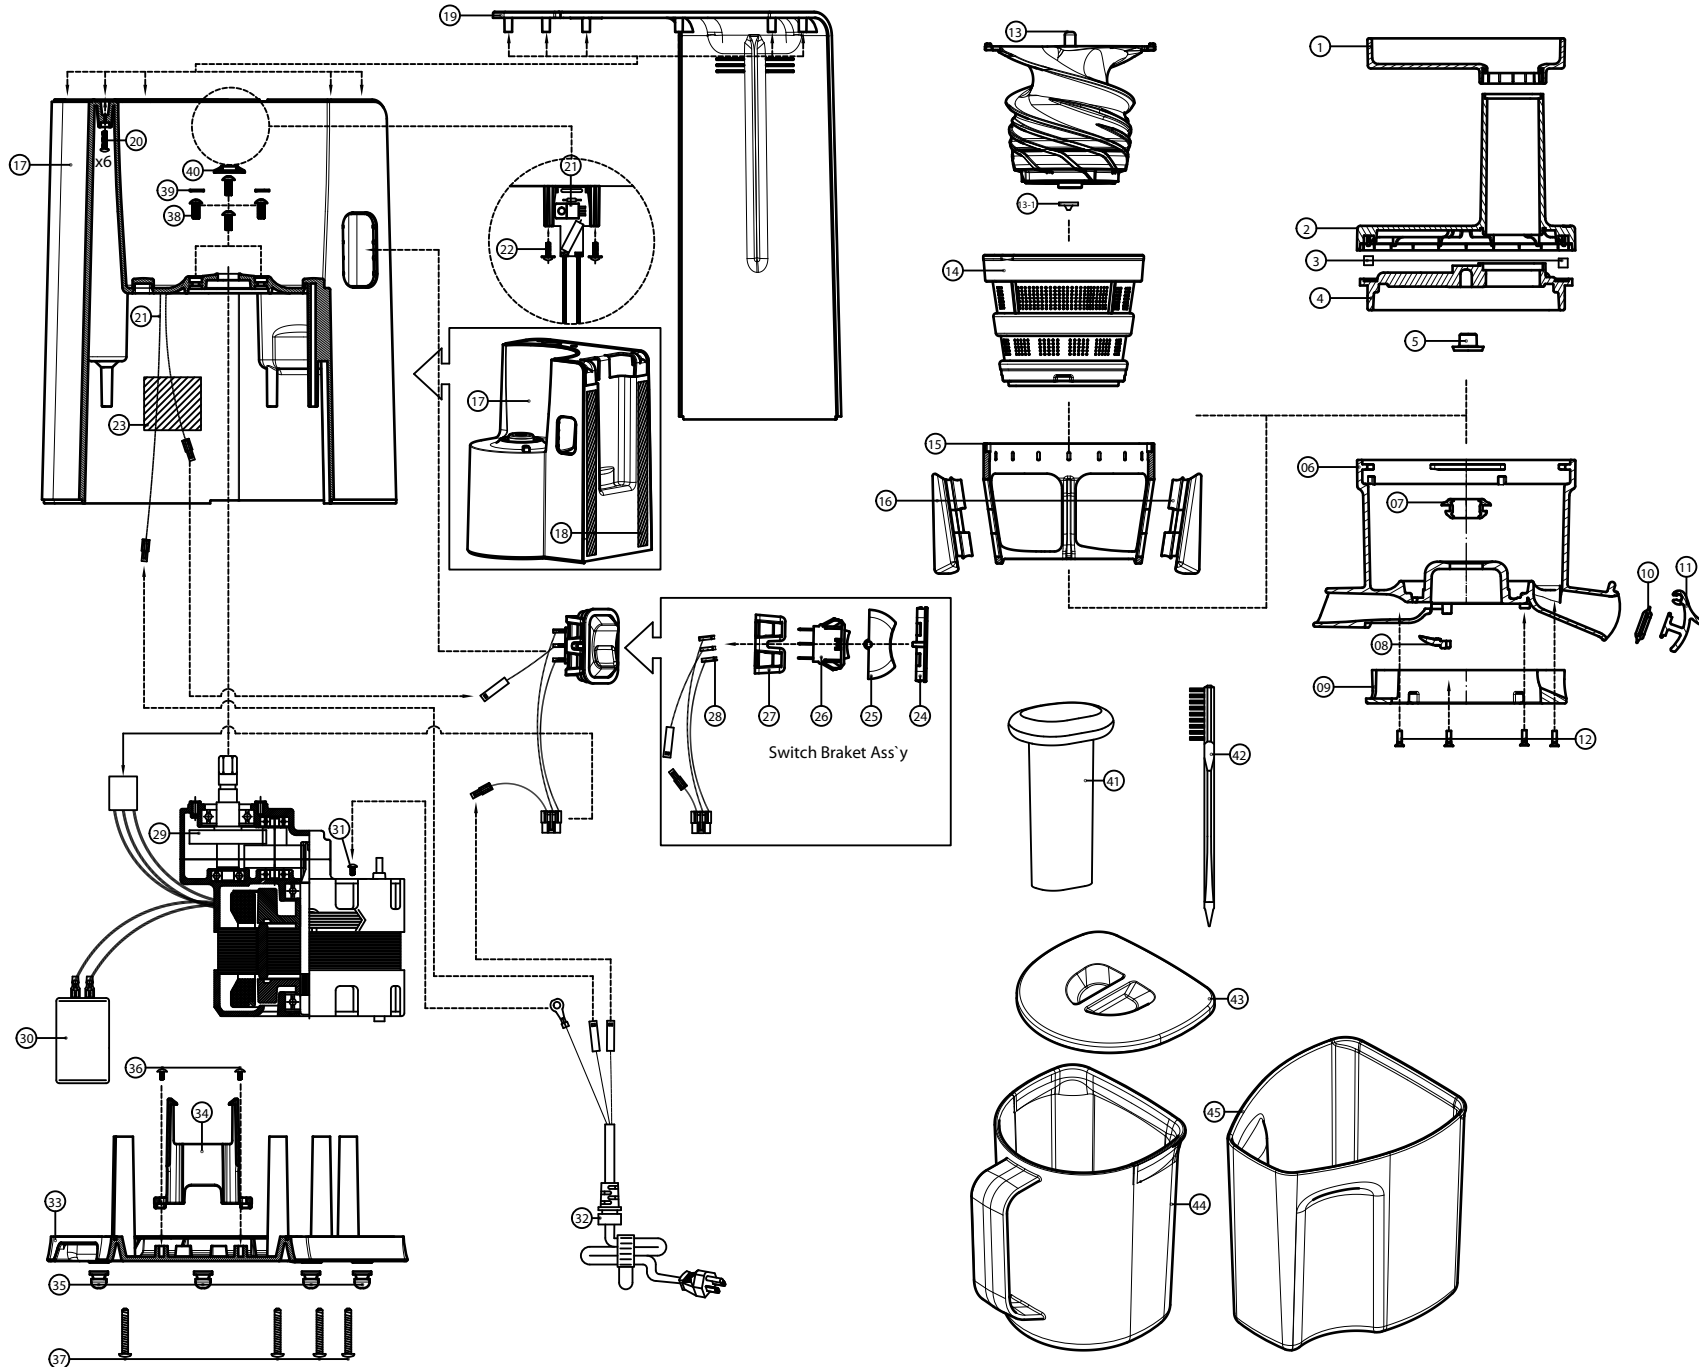

EXPLODED VIEW

PRODUCT

OMEGA

MODEL

VSJ843Q

REMARKS

UL

VSJ843Q Parts List

Diagram #	Part #	Description	Extended Description	Qty Per
1-5	PHPPRVSJ843	Hopper/Cover VSJ Black		1
	PHPPRVSJ843-CE	Hopper/Cover VSJ Black	CE Version (Small)	1
3	PVSJ843-3	Magnet Sensor		1
4	PVSJ843-4	Hopper lower cover		1
5	PVSJ843-5	Auger bushing		1
6-12	PBOWLVSJ843	Bowl Assembly VSJ843 Clear	w/Pulp Ejection & Juice Spout	1
7	PVSJ843-7	Bowl Seal		1
8	PVSJ843-8	Extraction seal		1
9	PVSJ843-9	Bowl seal		1
10	PVSJ843-10	Juice flap seal		1
11	PVSJ843-11B	Juice flap-black		1
12	PVSJ843-12	Small screw #1		4
13	PSCREWVSJ843	Auger VSJ843 Black		1
14	PSCRNVSJ843F	Fine Juicing Screen VSJ843		1
	PSCRNVSJ843C	Coarse Juicing Screen VSJ843		1
15-16	PSCRNVSJ843A	Auto Cleaner VSJ843	Includes 2 silicone wipers	1
15	PVSJ843-15	Auto Cleaner Ring VSJ843	Black, Plastic Ring Only	1
16	PSCRNVSJ843W	Silicone Wiper for VSJ843	1 Silicone Piece Only	2
17	PBASEHSVSJ843QR	Base Housing VSJ843Q Red		1
	PBASEHSVSJ843QS	Base Housing VSJ843Q Silver		1
	PBASEHSVSJ843QW	Base Housing VSJ843Q White		1
18	PVSJ843-18	Tape		2
19	PVSJ843-19	Body cover		1
20	PVSJ843-20	Small screw #2		6
21	PVSJ843-21	Sensor		1
22	PVSJ843-22	Small screw #3		6
23	PVSJ843-23	Metal plate & adhesive tape		1
24-28	PSWITCHVSJ843	Power Switch VSJ843		1
29-31	PMOTORVSJ843	Motor VSJ843 120V	Includes capacitor	1
	PMOTORVSJ843-240	Motor VSJ843 240V	Includes capacitor	1
30	PVSJ843-30	Capacitor		1
31	PCORD	Power Cord 120V		1
32	PCORDST	Power Cord restraint		1
33	PBASEPLVSJ843QB	Base Plate VSJ843 Black		1
34	PVSJ843-34	Capacitor holder		1
35	PVSJ843-35	Rubber Foot VJS843		4
36	PVSJ843-36	Small screw #4		2
37	PVSJ843-37	Small screw #5		4
41	PPLUNG843B	Plunger VSJ843 Black		1
	PPLUNG843B-CE	Plunger VSJ843 Black	CE Version (Small)	1
42	PBRUSH8235	Cleaning Brush Low Speed		1
43	PVSJ843-43	Juice Container Cover		1
44	PBWLJVSJ843	Juice Container VSJ843	Clear	1
45	PBWLTVSJ843	Pulp Container VSJ843	Clear	1