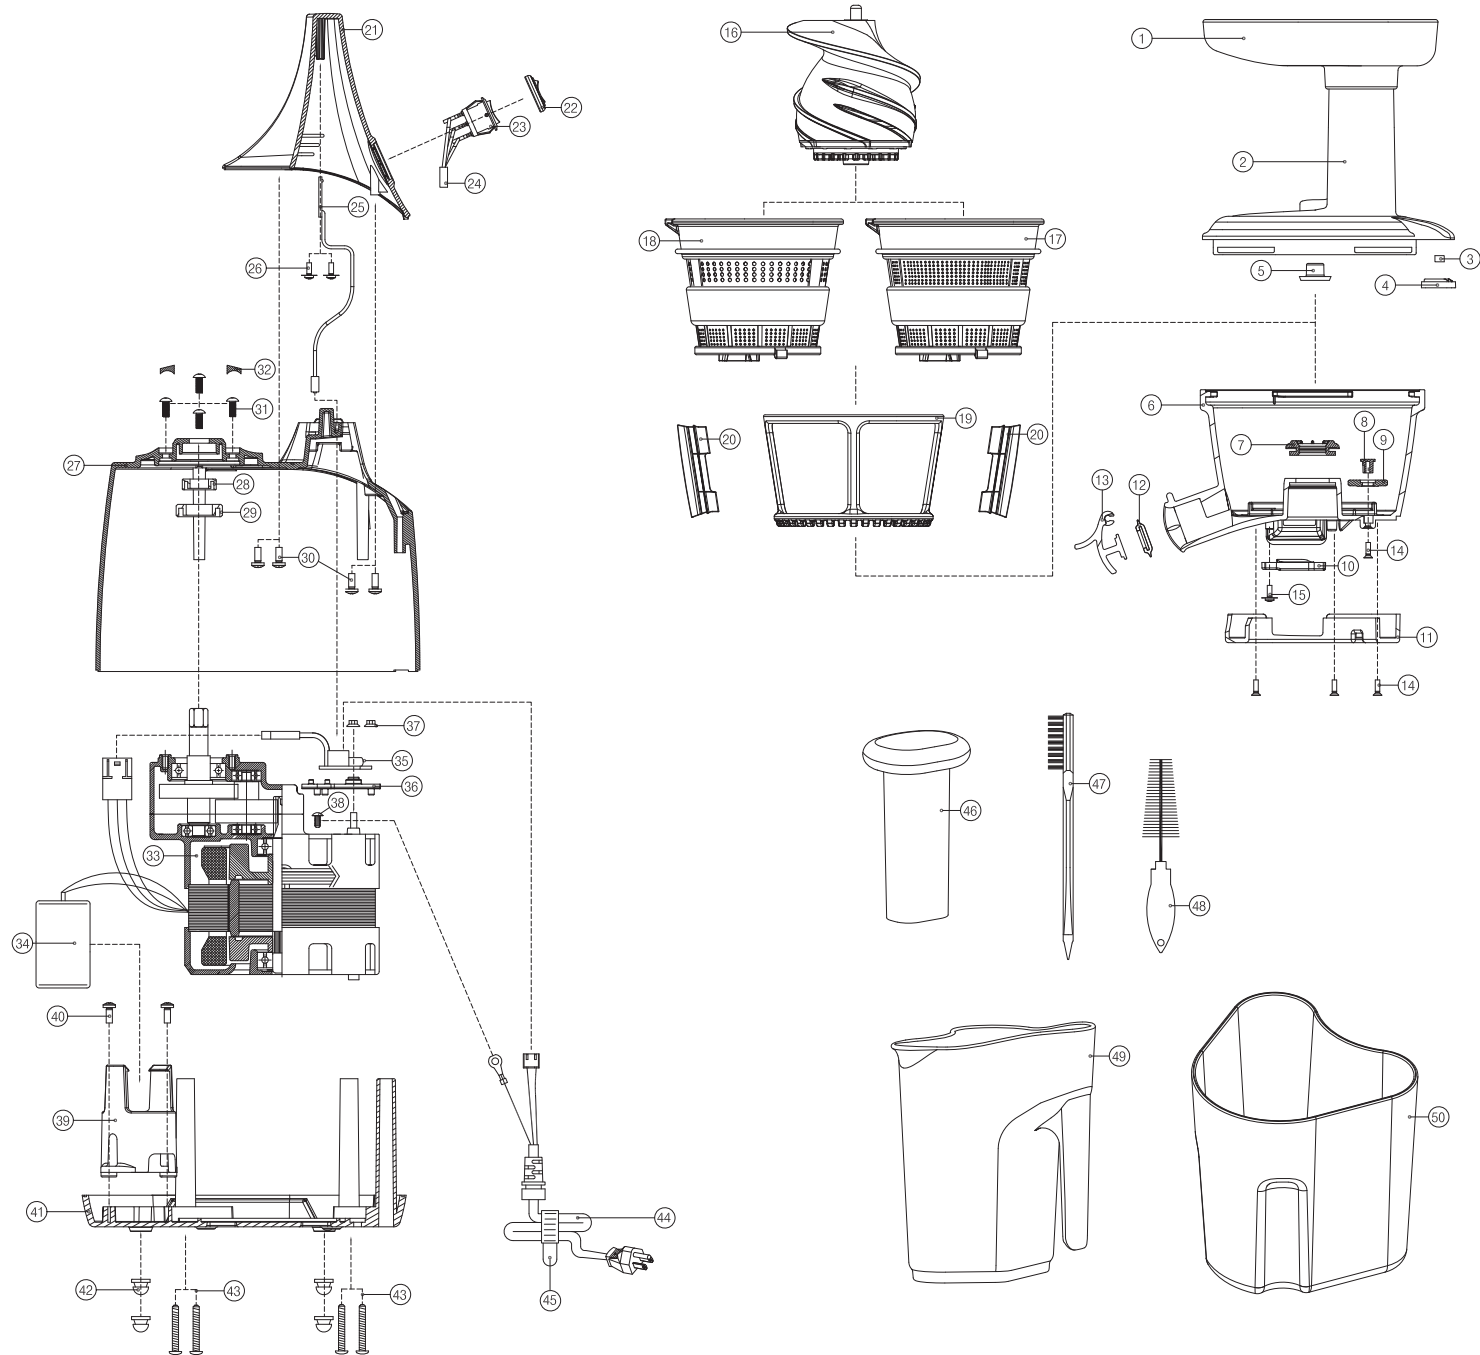

Exploded Diagram

PRODUCT	SLOW JUCER	MODEL	VRT400	REMARKS	UL
---------	------------	-------	--------	---------	----

VRT400HD Parts List

Diagram #	Part #	Description	Extended Description	Qty Per
1-5	PHPPRVRT400	Hopper/Cover VRT400 Black		1
	PHPPRVRT400-CE	Hopper/Cover VRT400 Black	CE Version (Small)	1
3	PVRT400-3	Magnet Sensor		1
4	PVRT400-4	Magnet Sensor Case		1
6-15	PBOWL4	Bowl Assembly VRT400 Clear	w/Pulp Ejection & Juice Spout	1
7	PVRT400-7	Bowl Seal	Same as PVRT330-11	1
8	PVRT400-8	Acetal Gear Pin VRT400	Same as PVRT330-15	1
9	PVRT400-9	Acetal Gear		1
12	PVRT400-12	Juice Flap Seal		1
13	PVRT400-13B	Juice Flap - Black		1
14	PVRT400-14	Small Screw #1 VRT400		4
15	PVRT400-15	Small Screw #2 VRT400		1
16	PSCREW330	Auger VRT330-350-400 Black		1
17	PSCRN400FHD	Fine Juicing Screen VRT400 Black	Heavy Duty	1
18	PSCRN400C	Coarse Juicing Screen VRT400		1
19-20	PSCRN400A	Auto Cleaner VRT400	Includes 2 silicone wipers	1
19	PVRT400-19	Auto Cleaner Ring VRT400	Gray, Plastic Ring Only	1
20	PSCRN330W	Silicone Wiper for VRT	1 Silicone Piece Only	2
21-30	PBASEHSVRT400S	Base Housing VRT400 Silver		1
22	PVRT400-22	Power Switch Cover		1
23	PSWITCHVRT330	Power Switch VRT330		1
30	PVRT400-30	Small Screw #3 VRT400		4
31	PVRT400-31	Small Screw #4 VRT400	Same as VRT330-33	4
32	PVRT330-32	Base Top O-Ring VRT330		1
33-38	PMOTORVRT330	Motor VRT330-350-400 120V	Includes capacitor and PCB	1
	PMOTORVRT332	Motor VRT332-350-400 240V	Includes capacitor and PCB	1
35	PVRT400-35	Main PCB		1
39-42	PBASEPLVRT400B	Base Plate VRT400 Black	Includes feet	1
42	PVRT400-42	Rubber Foot VRT330-350-400	Same as PVRT330-28	4
43	PVRT400-43	Small Screw #5	Same as PVRT330-29	4
44	PCORD	Power Cord 120V		1
45	PVRT400-45	Power Cord Band VRT400	Same as PVRT330-38	1
46	PPLUNG350	Plunger VRT350-400 Black		1
	PPLUNG350-CE	Plunger VRT350-400 Black	CE Version (Small)	1
47	PBRUSH8235	Cleaning Brush 8003/4/5/6 VRT		1
48	PBRUSHVRT400	Small Cleaning Brush VRT400		1
49	PBWLJVRT400	Juice Container VRT400	Clear	1
50	PBWLJVRT400	Pulp Container VRT400	Clear	1