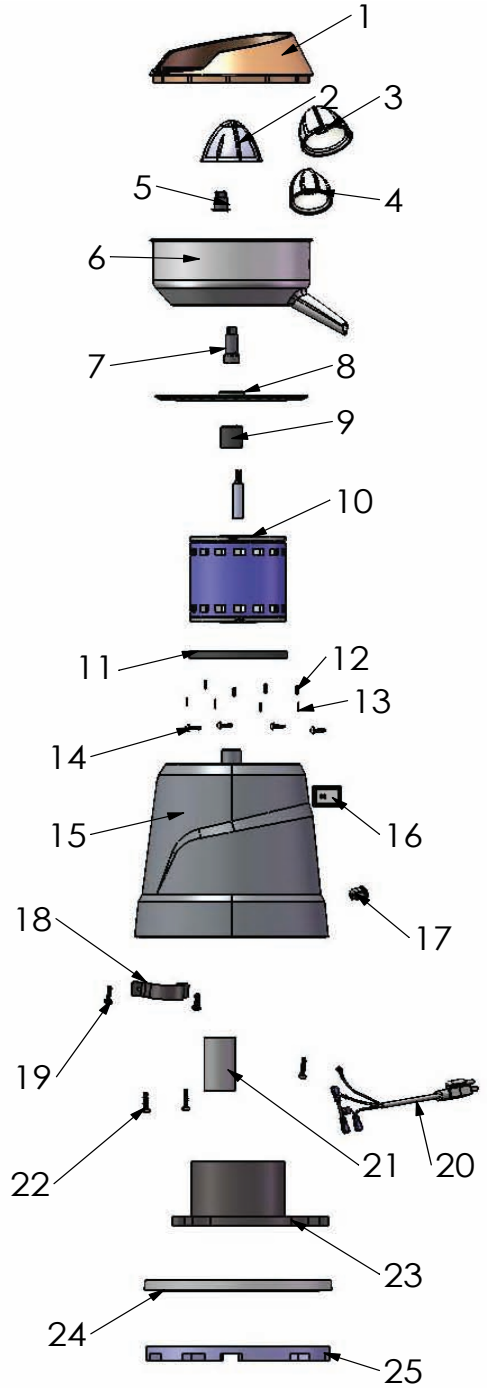

A

B

No.	Part #	Description	Extended Description	Qty	List Price	Stock?
1	PTOPC20W	Top	White Plastic	1	\$16.00Y	
2	PCONEL	Large Juicing Cone	Includes Metal Insert	1	\$12.00Y	
3	PCONEM	Medium Juicing Cone	Includes Metal Insert	1	\$11.00Y	
4	PCONES	Small Juicing Cone	Includes Metal Insert	1	\$10.00Y	
5	PINSERT	Juicing Cone Insert		3		
6	PBOWL20	Bowl	Stainless Steel	1	\$60.00Y	
7	PSHAFT	Connecting Shaft		1		
8	PSCRNC20	Juicing Screen	Stainless Steel	1	\$25.00Y	
9	PSEALC20	Sealing		1	\$2.00Y	
10	PMOTORC20	Motor 120/60/1		1	\$160.00Y	
	PMOTORC22	Motor 220/50/1		1	\$160.00Y	
11	PC20-11	Motor Washer		1		
12	PC20-12	Rubber Washer		4		
13	PC20-13	Washer		4		
14	PC20-14	Screw #1		4		
15	PBASEHSC20C	Base Housing	Chrome	1		
16	PSWITCHC20	Power Switch 120V		1	\$5.00Y	
	PSWITCHC22	Power Switch 240V		1	\$5.00Y	
17	PC20-17	Cable Bushing		1		
18	PC20-18	Cable Fixing		1		
19	PC20-19	Screw #2		2		
21	PC20-21	Capacitor 120V		1		
22	PC20-22	Screw #3		3		
23	PC20-23	Motor Bracket		1		
24	PBASEPLC20B	Base Plate	Black Plastic	1		
25	PFEETC20	Rubber Feet		1	\$10.00Y	

REV A, April 2012

EXPLODED DRAWING

Citrus Juicer Model C-20C