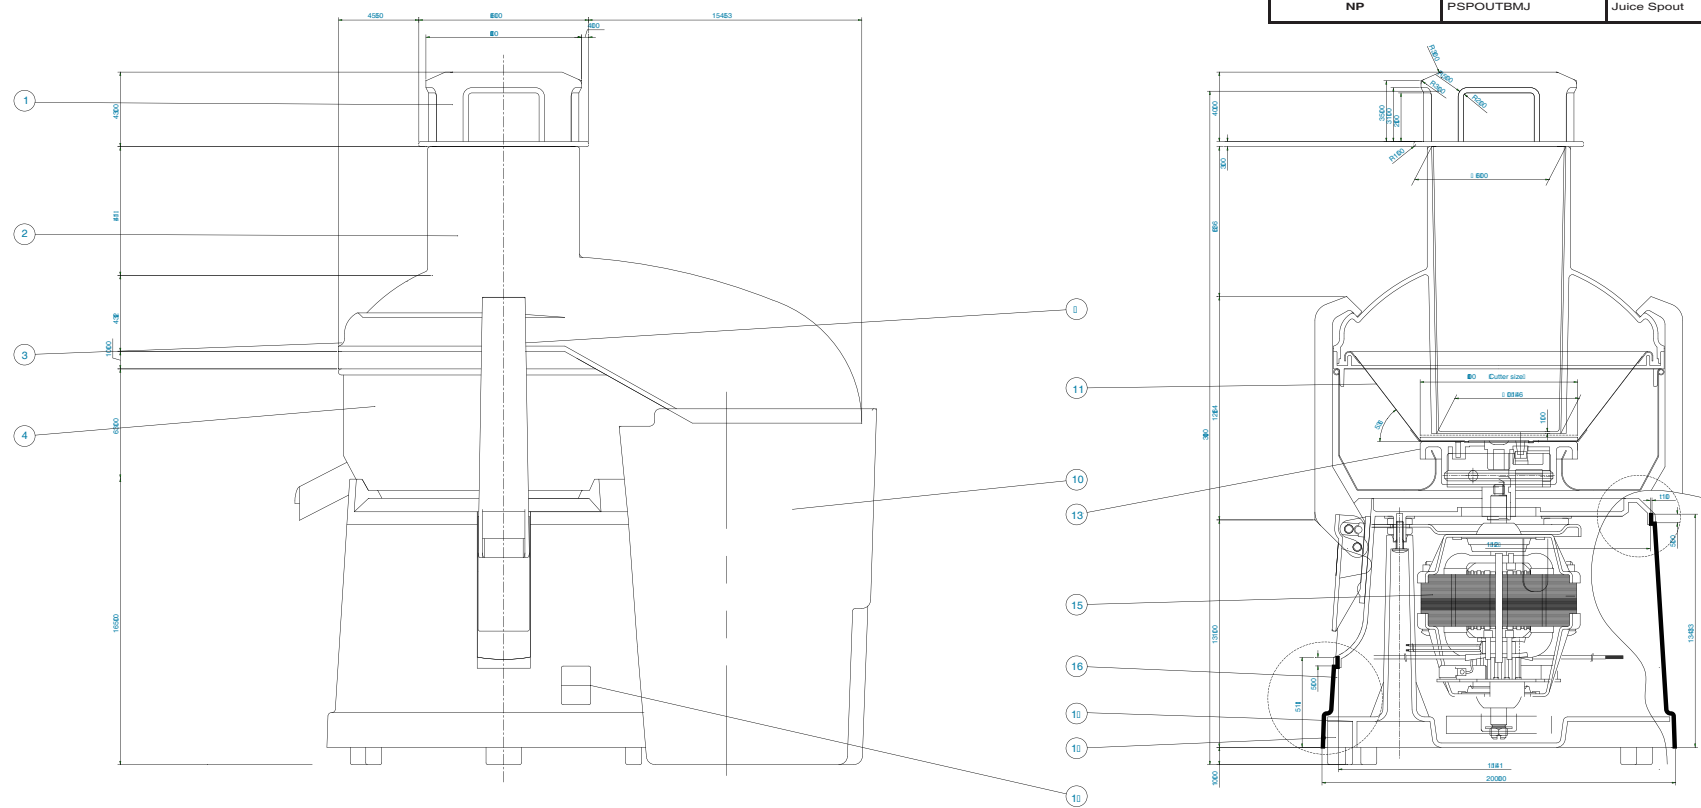

A

B

Diagram Reference	Part #	Description	Qty
1	PPLUNGBMJB	Plunger - Black	1
2	PTOPBMJS	Top Cover - Smoke	1
3	PBWLRGBMJ330B	Bowl Ring Coupling - Black	1
4	PBOWLBMJ	Bowl - Stainless Steel	1
7	PLATCHBMJB	Latch Arm - Black	2
10	PBWLPMJB	Pulp Bucket - Black	1
11	PBASKETBMJ	Basket Assembly w/Blade	1
13	PFLYBMJ	Fly Wheel - Black	1
15	PMOTORBMJ	Motor 120V/60Hz/1Ph	1
	PMOTORBMJ240	Motor 240V/50-60Hz/1Ph	1
16	PBASEHBMJS	Base Housing - Plastic - Silver	1
	PBASEHBMJC	Base Housing - Metal - Chrome	1
17	PBASEPLBMJB	Base Plate - Black	1
18	PFEETBMJ	Rubber Feet	1
19	PSWITCHBMJ	On/Off switch	1
NP	PSPOUTBMJ	Juice Spout	1

September, 2011

EXPLODED  
DRAWING

JUICER  
Model  
BMJ330/332  
BMJ390/392

1

2

3

4