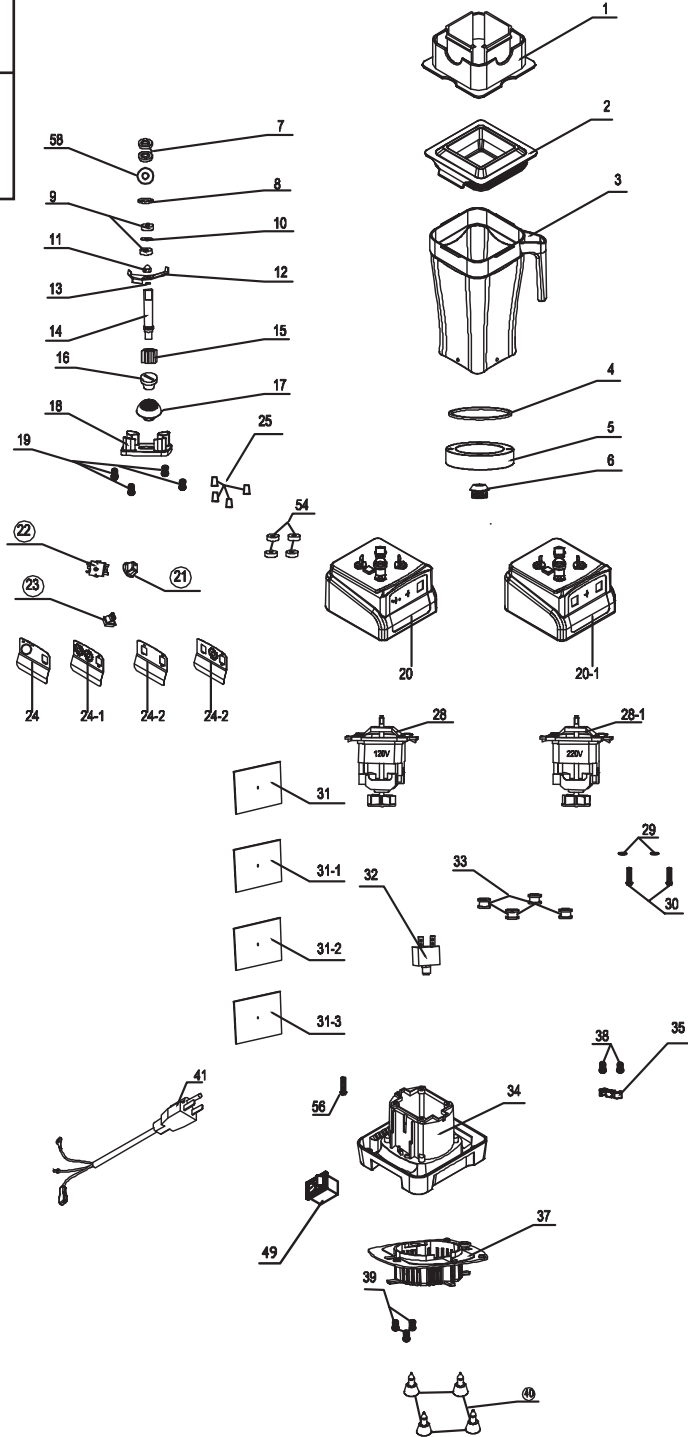

BL440  
BL450

No.	Part #	Description	Extended	Qty
1	PBL6-01	Lid Plug	64 & 82 Oz. Container	1
2	PBL6-02	Lid	64 & 82 Oz. Container	1
3	PBL6-03-64	Container 64 Oz. Tritan		1
	PBL6-03-82	Container 82 Oz. Tritan		1
4	PBL6-04	Gasket for Knife Assembly		1
5	PBL6-05	Heavy Duty Retainer Nut	Stainless Steel	1
6	PBL6-06	Knife Assembly Drive Socket		1
7	PBL6-07	Knife Assembly Seal		1
8	PBL6-08	Knife Assembly O-Ring		1
9	PBL6-09	Knife Assembly SS Bearing	One (1) Bearing	2
10	PBL6-10	Knife Assembly Washer		1
11	PBL6-11	Knife Assembly Shaft Top Nut		1
12	PBL6-12	Knife Two Blade	Stainless Steel	1
13	PBL6-13	Knife Washer		1
14	PBL6-14	Knife Assembly Shaft		1
15	PBL6-15	Clutch		1
16	PBL6-16	Driver Assembly		1
NP	PBL6-KNIFE	Knife Assembly		1
17	PBL6-17	Drive Socket		1
NP	PBL6-CONT-64	64 Oz. Container Assembly	Parts 1, 2, 3-64, 4 through 17	1
NP	PBL6-CONT-82	82 Oz. Container Assembly	Parts 1, 2, 3-82, 4 through 17	1
18	PBL6-18	Container Holder	Rubber	1
19	PBL6-19	Screw #1	One (1) Screw	4
20	PBL4-20-4080-R	Upper Housing BL440/480	Red	1
	PBL4-20-4080-S	Upper Housing BL440/480	Silver	1
	PBL4-20-4080-B	Upper Housing BL440/480	Black	1
20-1	PBL4-20-2060-R	Upper Housing BL420/460	Red	1
	PBL4-20-2060-S	Upper Housing BL420/460	Silver	1
	PBL4-20-2060-B	Upper Housing BL420/460	Black	1
21	PBL4-21	Control Switch Knob	One (1) Knob	1
22	PBL4-22	Toggle Switch	One (1) Switch	1
23	PBL4-23	Toggle Switch Pulse	One (1) Switch	2
24	PBL4-24-O420	Control Plate Cover Omega BL420/430	Stainless Steel	1
	PBL4-24-O440	Control Plate Cover Omega BL440/450	Stainless Steel	1
	PBL4-24-O460	Control Plate Cover Omega BL460/470	Stainless Steel	1
	PBL4-24-O480	Control Plate Cover Omega BL480/490	Stainless Steel	1
25	PBL6-25	Waterproof Ring		1
28	PBL6-28-120	Motor 120V		1
	PBL6-28-240-5	Motor 240V		1
29	PBL6-29	Spring Washer	One (1) Washer	2
30	PBL6-30	Screw #3	One (1) Screw	2
31	PBL4-31-460	Main PCB BL460/470 120V		1
	PBL4-31-462	Main PCB BL460/470 240V		1
	PBL4-31-480	Main PCB BL480/490 120V		1
	PBL4-31-482	Main PCB BL480/490 240V		1
32	PBL6-32	Reset Switch		1
33	PBL6-33	Motor Dampening Rubber	One (1) Piece	4
34	PBL4-34B	Lower Housing	Black	1
35	PBL6-35	Fixing Plate		1
37	PBL6-37B	Lower Housing Cover	Black	1
38	PBL6-27-38-39	Screw #2	One (1) Screw	2
39	PBL6-27-38-39	Screw #2	One (1) Screw	3
40	PBL4-40	Foot	One (1) Foot	4
41	PCORD	Power Cord 120V	3-Prong	1
49	PBL6-49-120	Power Switch 120V	20A	1
	PBL6-49-240	Power Switch 240V	12A	1
54	PBL4-54	Nylon Washer		4
56	PBL4-56	Screw #3		1
57	PBL4-57	Screw #4		1
58	PBL4-58	Washer		1