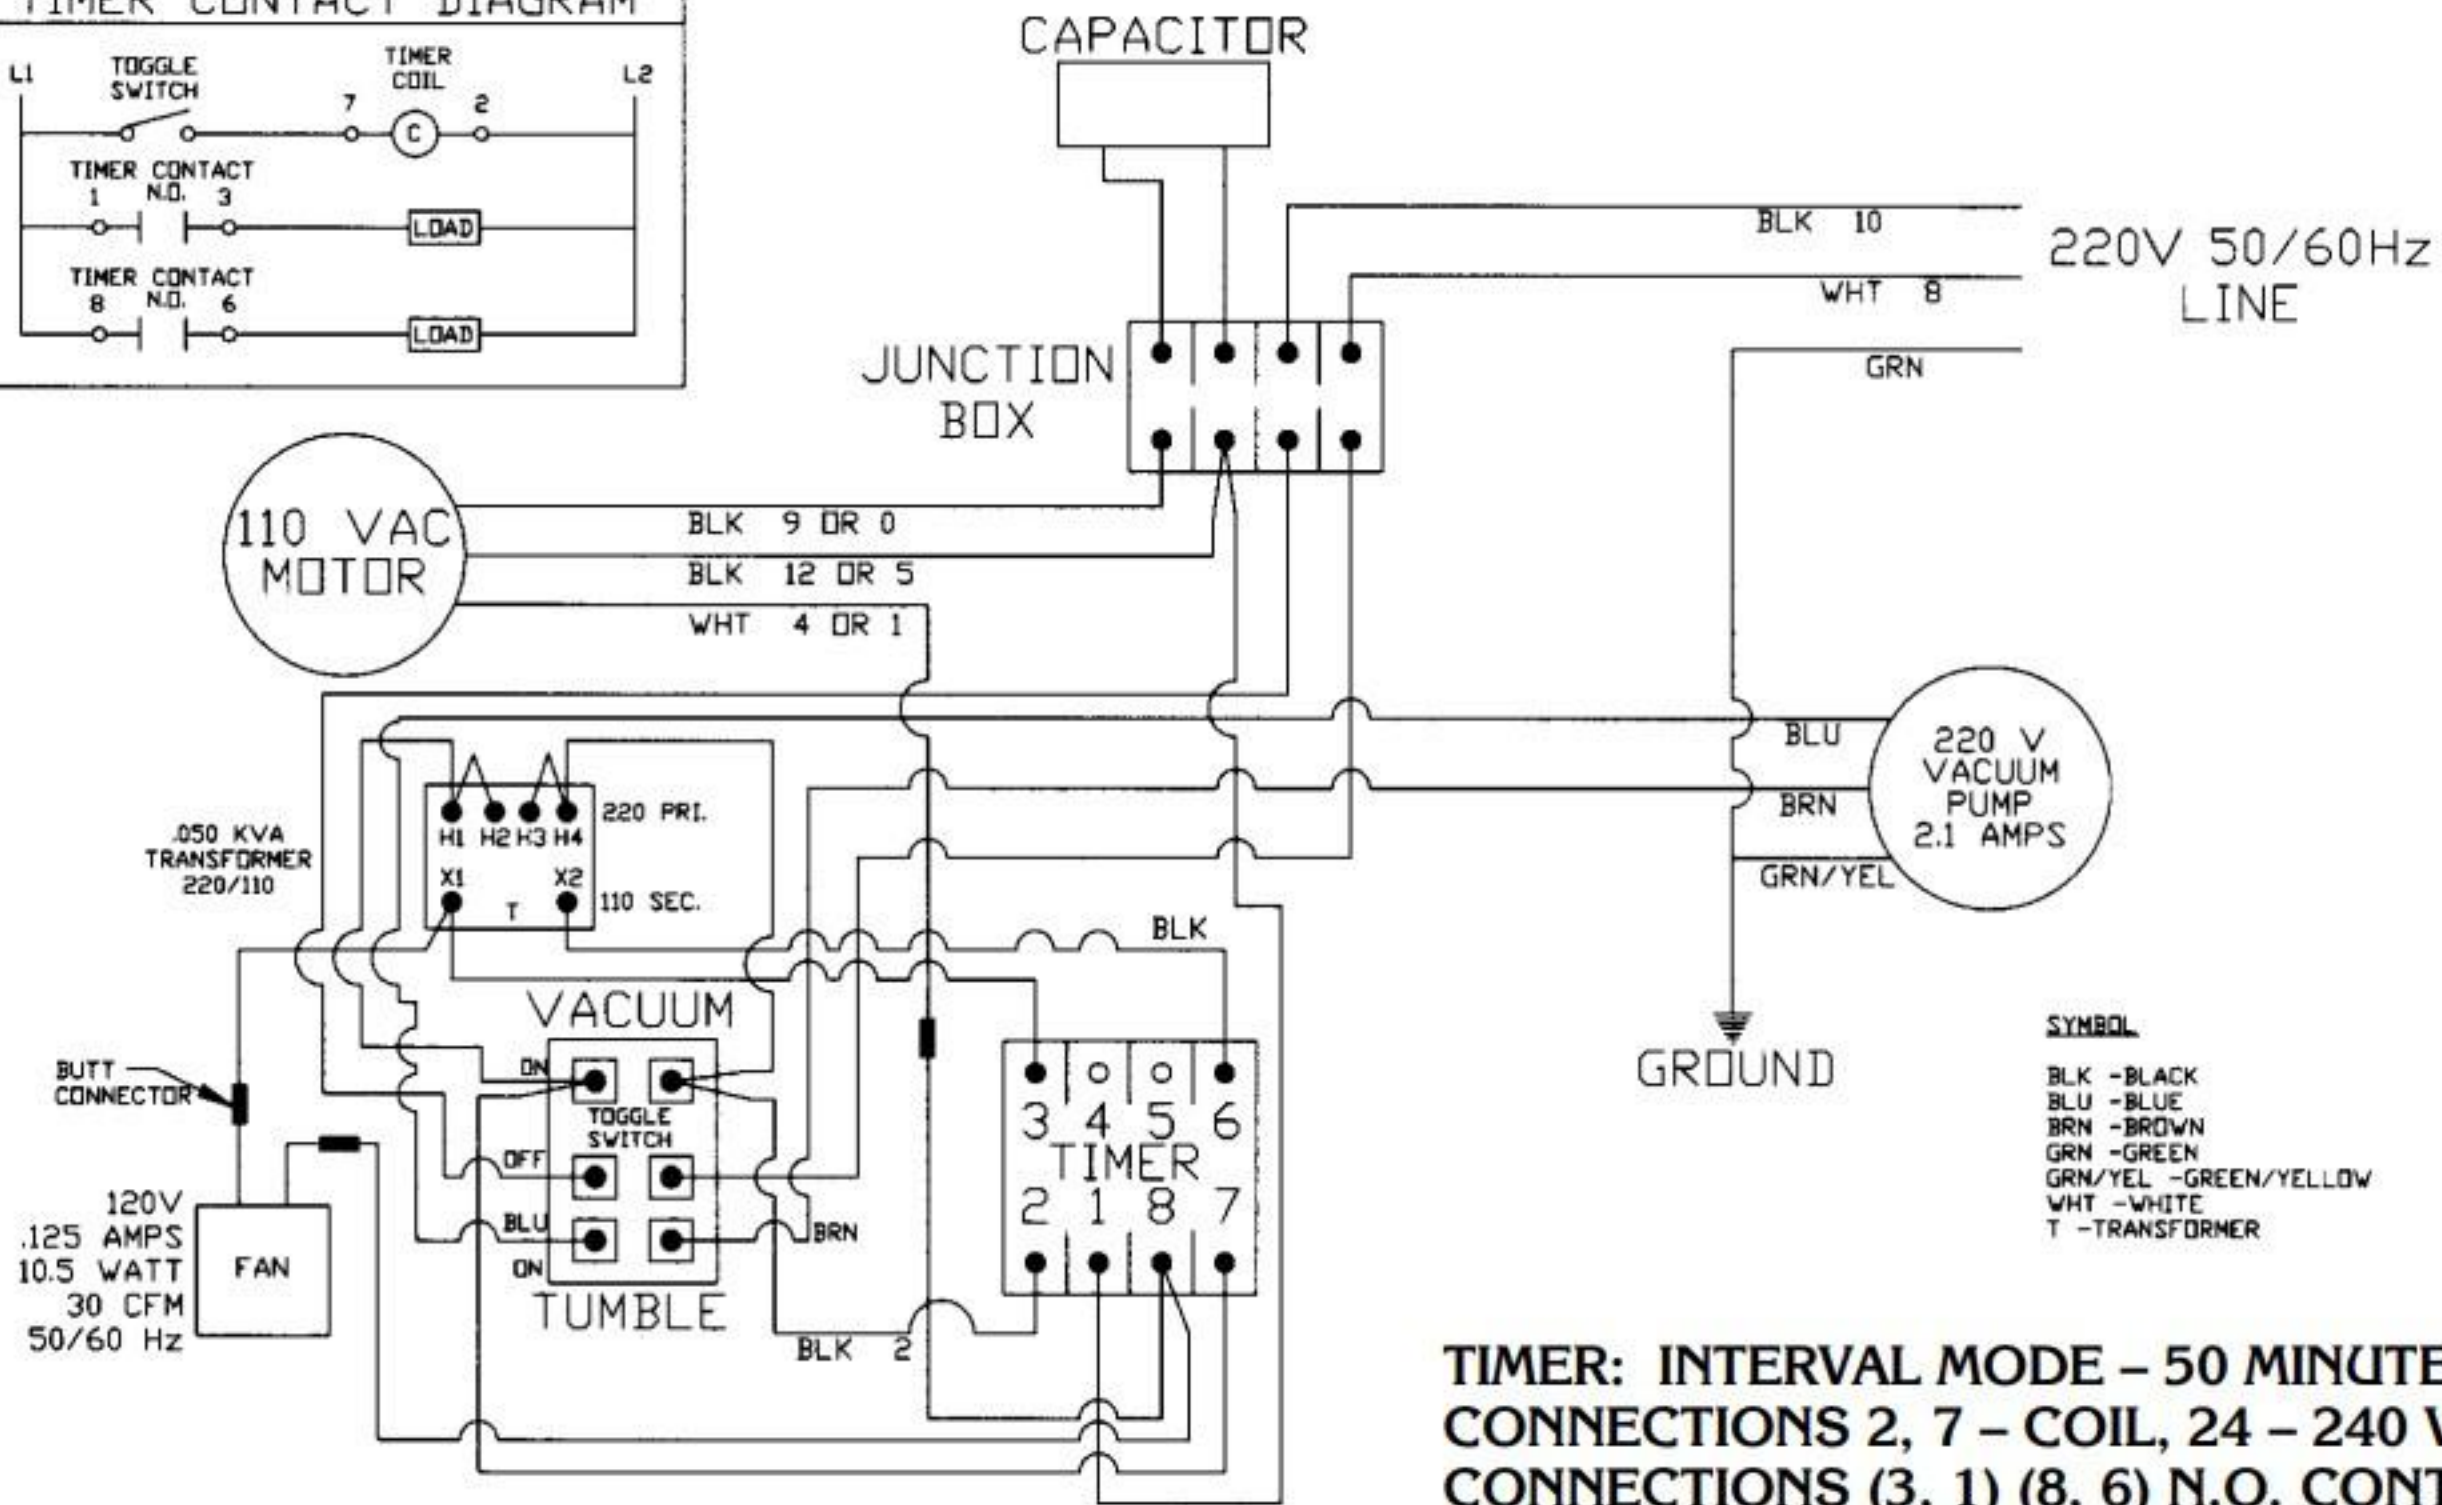

No. VTS7173
POTENTIOMETER

AC/DC
POWER SUPPLY

JUNCTION
BLOCK

115V 60Hz
LINE

WHT 4
BLK 12

90V dc
.57 AMPS
1/25 HP
90:1 RATIO
185 RPM
118 lbs/m

TOGGLE
SWITCH

TUMBLE

TIMER

WHT 7

BLK 2

BLK 1

TIMER CONTACT DIAGRAM

TIMER: INTERVAL MODE - 50 MINUTES
CONNECTIONS 2, 7 - COIL, 24 - 240 VAC
CONNECTIONS (3, 1) (8, 6) N.O. CONTACTS