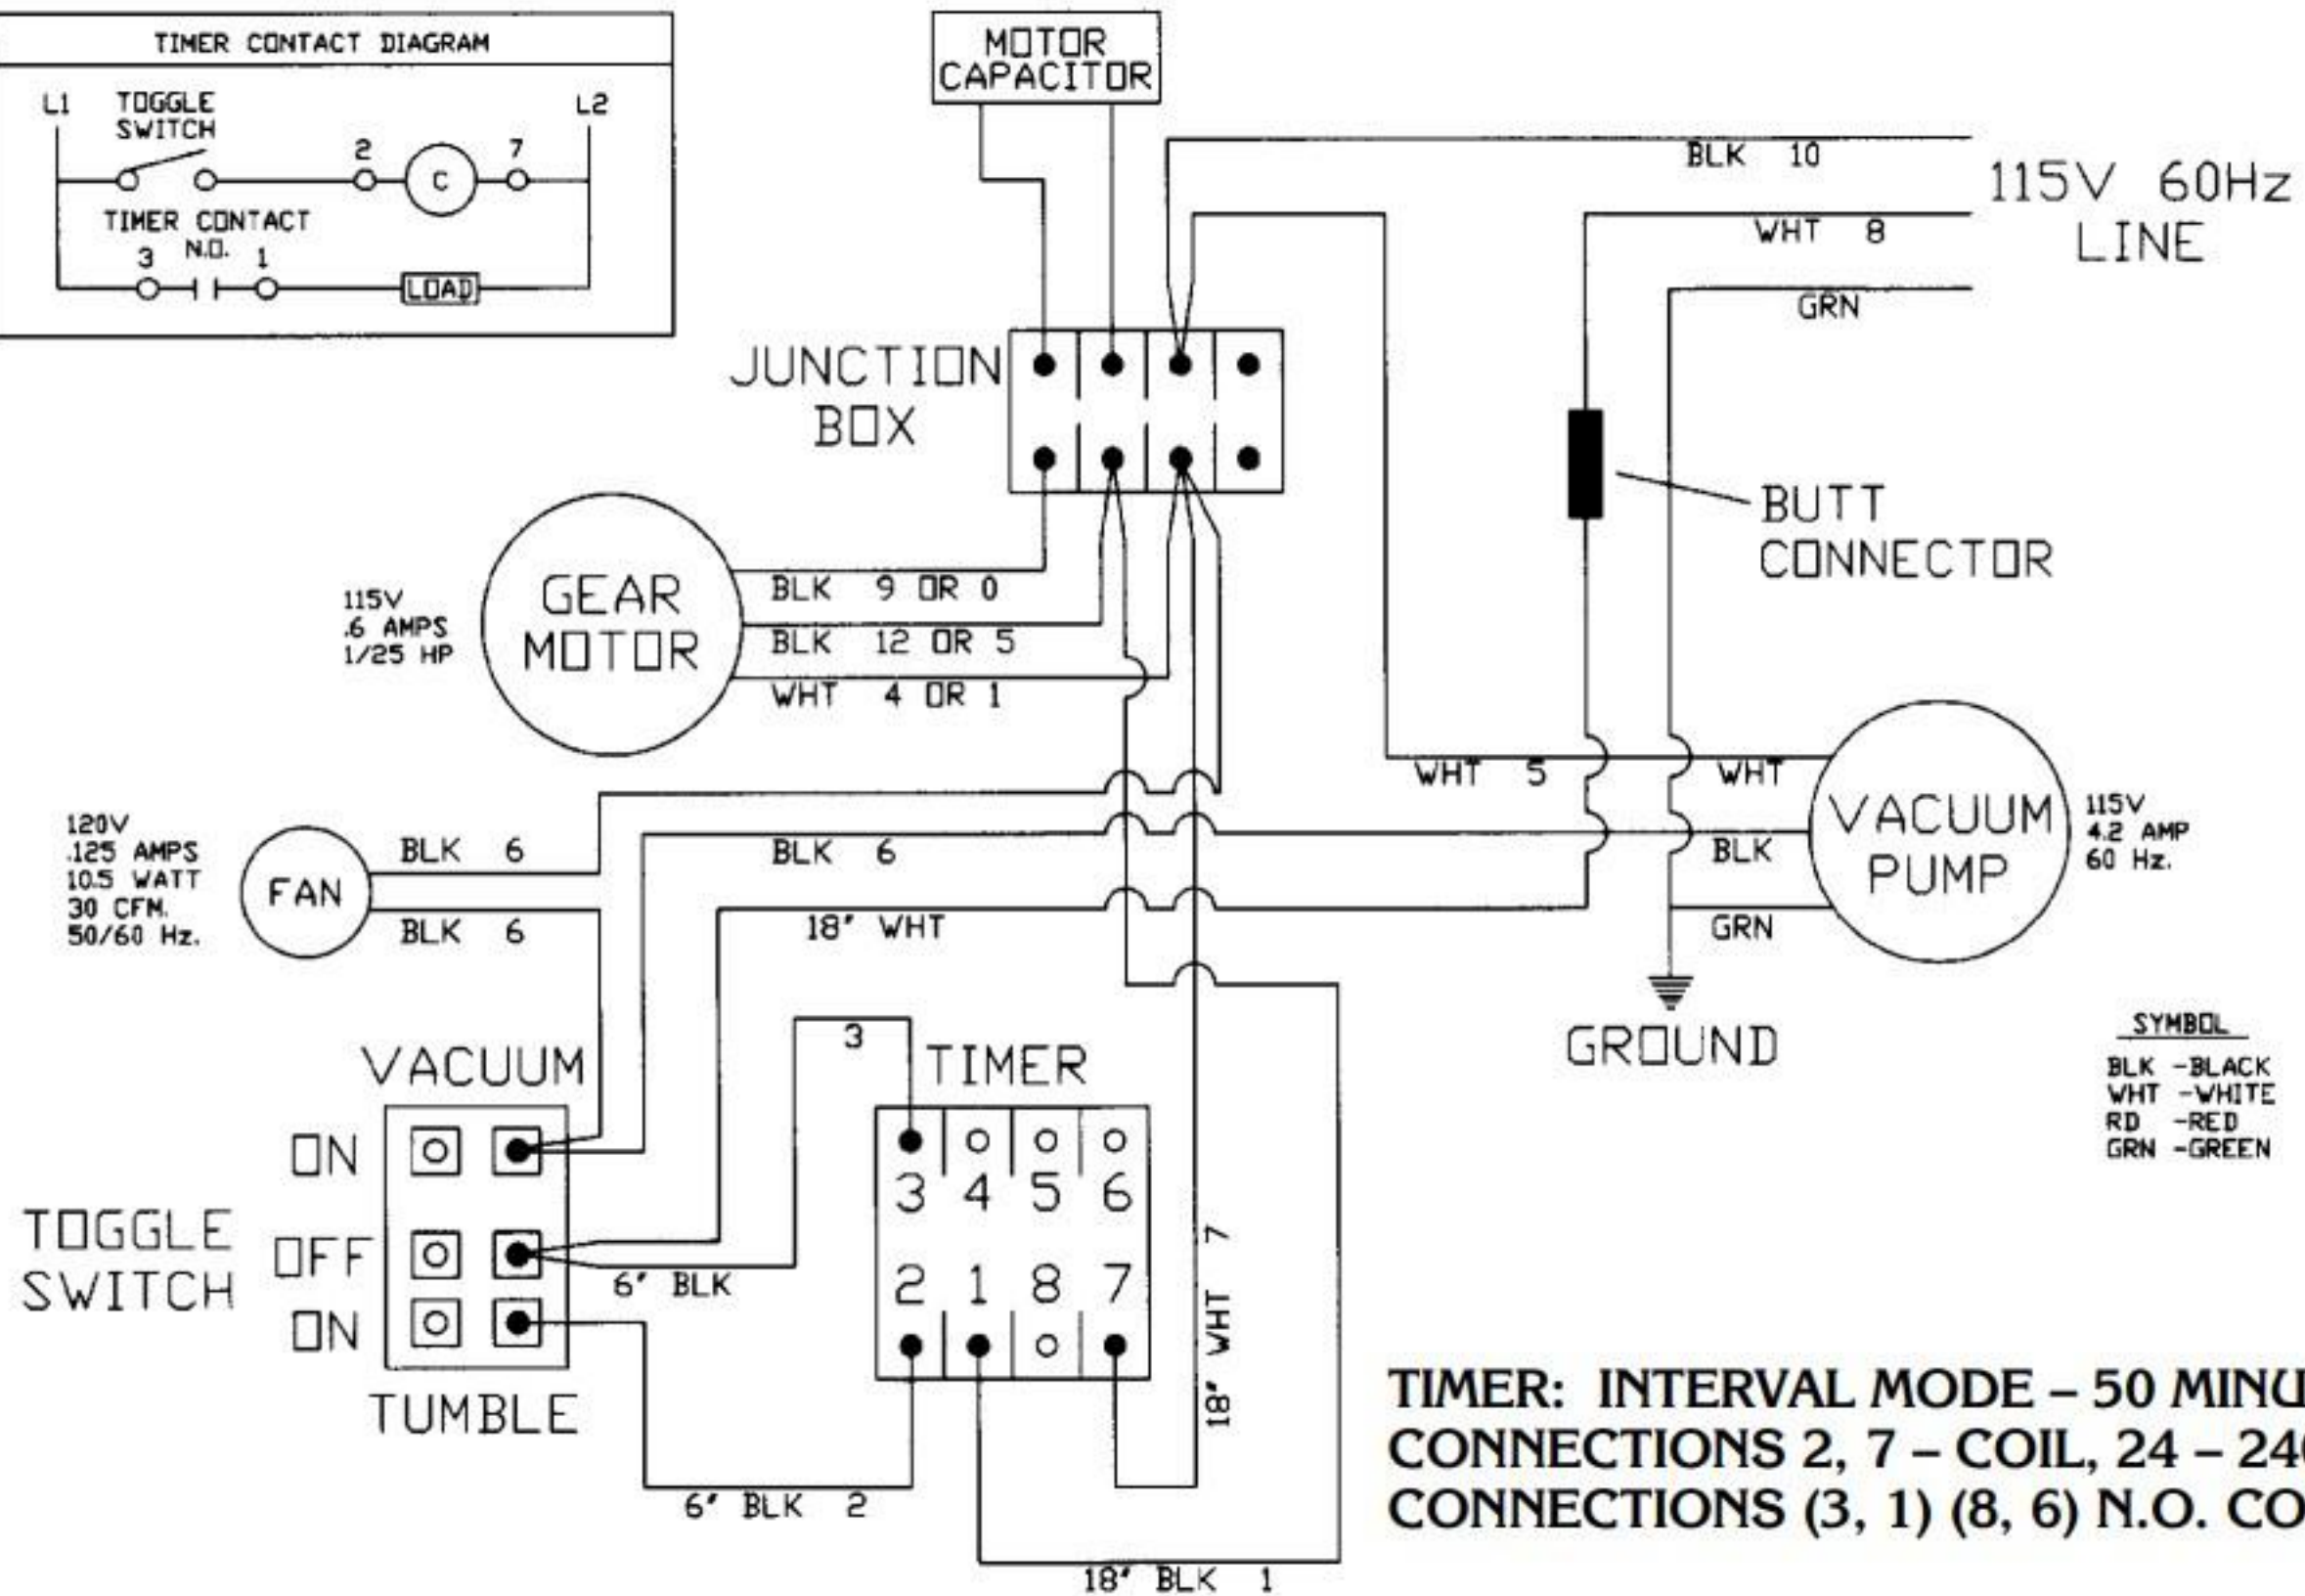

No. VTS7173
POTENTIOMETER

AC/DC
POWER SUPPLY

JUNCTION
BLOCK

115V 60Hz
LINE

WHT 4
BLK 12

90V dc
.57 AMPS
1/25 HP
90:1 RATIO
185 RPM
118 lbs/m

TOGGLE
SWITCH

TUMBLE

TIMER

WHT 7

BLK 2

BLK 1

TIMER CONTACT DIAGRAM

TIMER: INTERVAL MODE - 50 MINUTES
CONNECTIONS 2, 7 - COIL, 24 - 240 VAC
CONNECTIONS (3, 1) (8, 6) N.O. CONTACTS