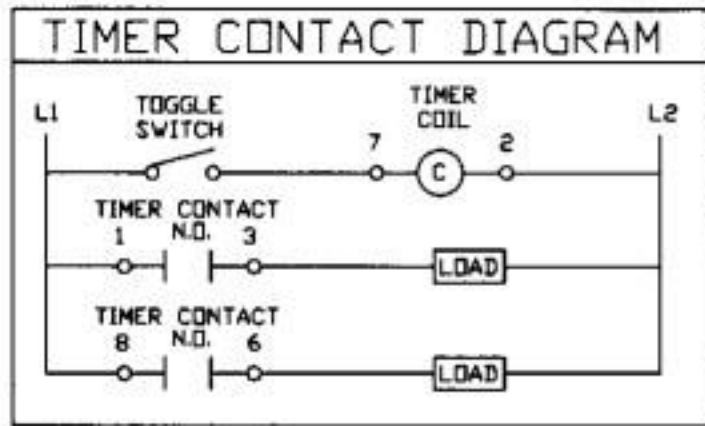

No. VTS7173
POTENTIOMETER

AC/DC
POWER SUPPLY

JUNCTION
BLOCK

115V 60Hz
LINE

WHT 4
BLK 12

90V dc
.57 AMPS
1/25 HP
90:1 RATIO
185 RPM
118 lbs/m

TOGGLE
SWITCH

TUMBLE

TIMER

WHT 7

BLK 2

BLK 1

TIMER CONTACT DIAGRAM

TIMER: INTERVAL MODE - 50 MINUTES
CONNECTIONS 2, 7 - COIL, 24 - 240 VAC
CONNECTIONS (3, 1) (8, 6) N.O. CONTACTS