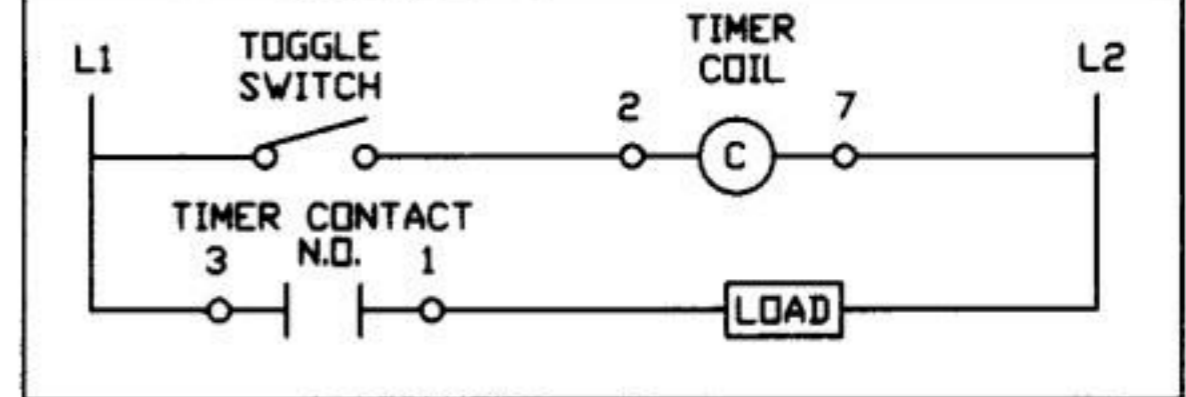

No. VTS7173
POTENTIOMETER

AC/DC
POWER SUPPLY

JUNCTION
BLOCK

115V 60Hz
LINE

WHT 4
BLK 12

90V dc
.57 AMPS
1/25 HP
90:1 RATIO
185 RPM
118 lbs/m

TOGGLE
SWITCH

TUMBLE

TIMER

WHT 7

BLK 2

BLK 1

TIMER CONTACT DIAGRAM

TIMER: INTERVAL MODE - 50 MINUTES
CONNECTIONS 2, 7 - COIL, 24 - 240 VAC
CONNECTIONS (3, 1) (8, 6) N.O. CONTACTS