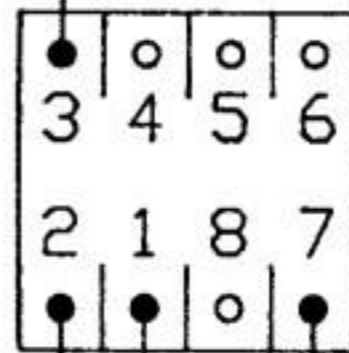

No. VTS7173
POTENTIOMETER

AC/DC
POWER SUPPLY

JUNCTION
BLOCK

115V 60Hz
LINE

WHT 4
BLK 12

90V dc
.57 AMPS
1/25 HP
90:1 RATIO
185 RPM
118 lbs/m

TOGGLE
SWITCH

TUMBLE

TIMER

WHT 7

BLK 2

BLK 1

TIMER CONTACT DIAGRAM

TIMER: INTERVAL MODE - 50 MINUTES
CONNECTIONS 2, 7 - COIL, 24 - 240 VAC
CONNECTIONS (3, 1) (8, 6) N.O. CONTACTS