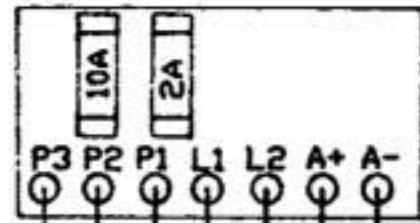

No. VTS7173
POTENTIOMETER

AC/DC
POWER SUPPLY

JUNCTION
BLOCK

115V 60Hz
LINE

WHT 4
BLK 12

90V dc
.57 AMPS
1/25 HP
90:1 RATIO
185 RPM
118 lbs/m

TOGGLE
SWITCH

TUMBLE

TIMER

WHT 7

BLK 2

BLK 1

TIMER CONTACT DIAGRAM

TIMER: INTERVAL MODE - 50 MINUTES
CONNECTIONS 2, 7 - COIL, 24 - 240 VAC
CONNECTIONS (3, 1) (8, 6) N.O. CONTACTS