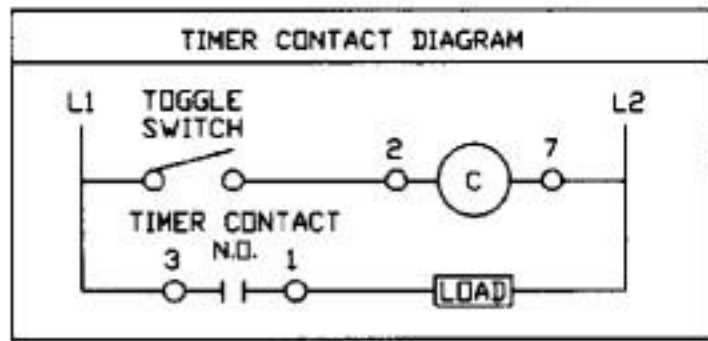

No. VTS7173
POTENTIOMETER

AC/DC
POWER SUPPLY

JUNCTION
BLOCK

115V 60Hz
LINE

WHT 4
BLK 12

90V dc
.57 AMPS
1/25 HP
90:1 RATIO
185 RPM
118 lbs/m

TOGGLE
SWITCH

TUMBLE

TIMER

WHT 7

BLK 2

BLK 1

TIMER CONTACT DIAGRAM

TIMER: INTERVAL MODE - 50 MINUTES
CONNECTIONS 2, 7 - COIL, 24 - 240 VAC
CONNECTIONS (3, 1) (8, 6) N.O. CONTACTS