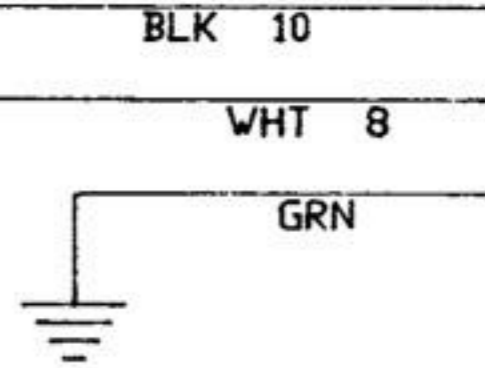

No. VTS7173
POTENTIOMETER

AC/DC
POWER SUPPLY

JUNCTION
BLOCK

115V 60Hz
LINE

WHT 4
BLK 12

90V dc
.57 AMPS
1/25 HP
90:1 RATIO
185 RPM
118 lbs/m

TOGGLE
SWITCH

TUMBLE

TIMER

WHT 7

BLK 2

BLK 1

TIMER CONTACT DIAGRAM

TIMER: INTERVAL MODE - 50 MINUTES
CONNECTIONS 2, 7 - COIL, 24 - 240 VAC
CONNECTIONS (3, 1) (8, 6) N.O. CONTACTS