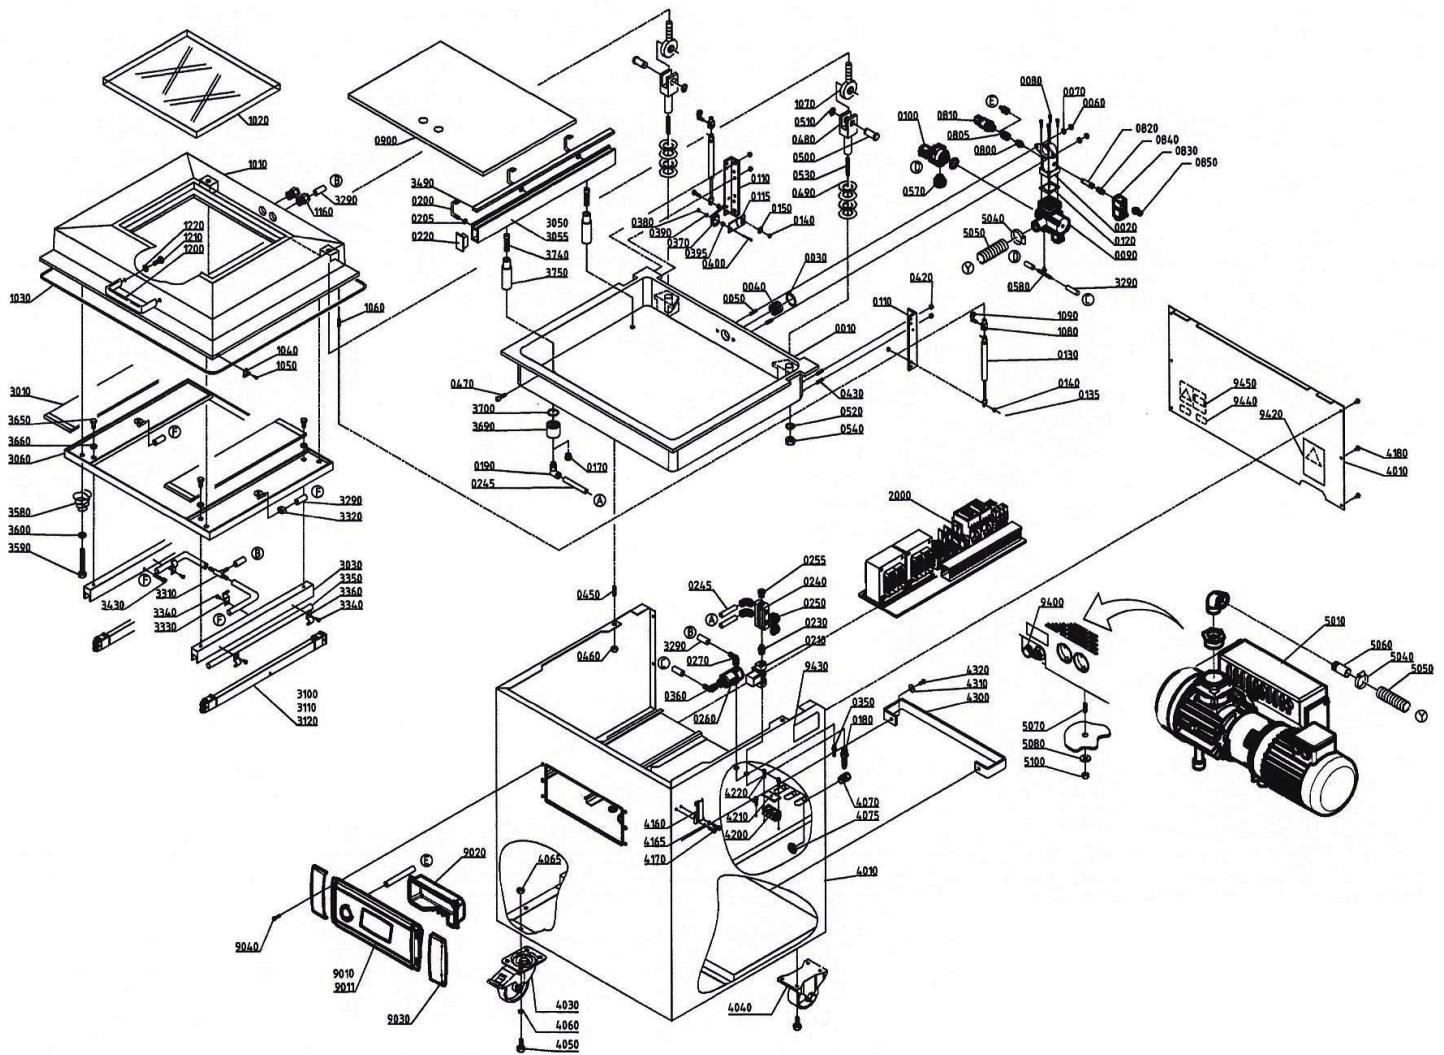

Parts Breakdown

Model VP-NL-0040-MS 42924

Parts Breakdown

Model VP-NL-0040-MS 42924

Item No.	Description	Position	Item No.	Description	Position	Item No.	Description	Position
35230	Vacuum Chamber Complete for 42924	0010	15716	3-Way Valve 2000500 for 42924	0260	35290	Sight Glass 200 (380x280x20) for 42924	1020
35231	Branch Pipe HFE-1 Ready for 42924	0020	30015	Square Hose Coupling 1/4"x6 EXT. for 42924	0270, 0360	35105	Sil.Profile Lidgasket 8mm 60 SH/25MTR for 42924	1030
35232	O-Ring 32x3 for 42924	0030	35261	Brass Hose Coupling 1/4"x8 EXT. for 42924	0350	35292	Lid Locker Hook V951L7-1BP for 42924	1040
35233	Filter for 42924	0040	15775	Micro Switch MV3003L for 42924	0370	35293	Slotted Cheese Head Screw M3x5 A2 DIN84 for 42924	1050, 4170
35234	Adj.Screw/Soc.Head M8x30 DIN916 A2 for 42924	0050	27823	Hexagon Nut M3 DIN934 A2 for 42924	0380	35295	Rodend Hinge Cover for 42924	1070
27814	Hexagon Nut M8 DIN934 A2 for 42924	0060, 4065, 5100	27822	Castle Washer M3 for 42924	0390, 4165	27808	Adjusting Fork for 42924	1080
35236	Spring Ring M8 DIN127 A2 for 42924	0070	35266	Distance Bush PCB Main for 42924	0395	27809	Adjusting Fork Closing Pin for 42924	1090
35237	Hex.Socket Head Cap Screw M5x30 DIN912 A2 for 42924	0080	30011	Slotted Cheese Head Screw M3x20 A2 DIN84 for 42924	0400	35298	Cable Gland M20x1.5 Brass for 42924	1160, 4070
15722	Vac.Valve without Decomp.Head 32mm for 42924	0090	27781	Hexagon Flangenut M6 DIN6923 A2 for 42924	0420, 0460	35299	Handle GN-565-26-192-SW 800 for 42924	1200
15723	Decompress Head Vacuum Valve 32mm for 42924	0100	27788	Adj.Screw/Soc.Head M6x25 DIN916 A2 for 42924	0430, 1060	35300	Hexagon Screw M8x20 DIN933 A2 for 42924	1210
35240	Support Gas Cylinder for 42924	0110	35270	Adj.Screw/Soc.Head M6x20 DIN916 A2 for 42924	0450	35301	Castle Washer Red Copper M8 for 42924	1220
35241	Support Microswitch MV3000 for 42924	0115	35272	Hex.Socket Head Cap Screw M5x8 DIN912 A2 for 42924	0470	35302	Mounting Plate 160x455x5 for 42924	2000
35242	Packing Branchpipe Mobiles for 42924	0120	35273	Hingepin for 42924	0480	15792	Combi-Trafo P200/460V-S24/32V for 42924	2020
15756	Gascylinder 1000320 (1X) for 42924	0130	35274	Spring Collar for 42924	0490	35304	Earth Terminal PE 4-2/3 for 42924	2030
35244	Hexagon Screw M6x25 DIN933 A2 for 42924	0135	35275	Safety Pin Hinge for 42924	0500	35305	End Fent for 42924	2050
35245	Hexagon Nut M6 DIN934 A2 for 42924	0140	35276	Spring Ring 12mm DIN471 for 42924	0510	35306	Fuse Clamp 2.5-2/ZSI for 42924	2060
27786	Flat Washer M6 D9021 A2 for 42924	0150, 4310	27827	Flat Washer M10 D9021 A2 for 42924	0520	35307	Zekering Keram.5x20 2.5A TRAAG for 42924	2070
35247	Blindstopper + O-Ring 1/4" MS/VN for 42924	0170	27826	Adj.Screw/Soc.Head M10x50 D916 A2 for 42924	0530	15818	Fuse 5x20 4A Slow for 42924	2075
35248	Hose Coupling 1/2"x10 EXT. for 42924	0180	35279	Selflocking Hexagon Nut M10 DIN985 VZ for 42924	0540	15817	Fuse 5x20 8A Slow for 42924	2076
35249	Elbow Coupling 10x1/4" for 42924	0190	27819	Square Hose Coupling 1/8"x6 EXT. for 42924	0550	15784	TMBR AB193-TAB40 2 4-4 0A for 42924	2080
35250	Gas Nozzle Universal for 42924	0200	15751	Decompress Filter 1/2" for 42924	0570	15785	TMBR AB193-TAB60 4 0-6 0A for 42924	2081
35251	Hexagon Nut M8x1 Low DIN439B for 42924	0205	35282	T-Screw-In Hose Coupling 1/8"x6 EXT. for 42924	0580	15786	TMBR AB193-TAC10 6 0-10 0A for 42924	2082
35252	Gas Valve for Gas Distribution for 42924	0210	35203	Plug Plastic 1/8" for 42924	0810	15787	TMBR AB193-TAC16 10 0-16 0A for 42924	2083
35253	Closing Plug Silicon Holder for 42924	0220	35284	Extension Piece Oil Drain for 42924	0820	15781	TMBR AB193-TAPM Montage Sokkel for 42924	2085
35254	Reducing Nipple 1/2"x3/8" for 42924	0230	35285	Valve 2/2 MA-222-003-P27-SAH 24 for 42924	0830	35315	Double Clamp 2.5-2 for 42924	2090
35255	Distribution Block 4DVB/VP 3/8-1/4-4 for 42924	0240	35205	Brass Double Nipple 1/8" for 42924	0840	15771	Closed Contactor 24VAC for 42924	2110
35256	Air Pressure Hose Blue 10x8 for 42924	0245	35225	Silencer ID-CL 1/8 for 42924	0850	35317	Earth Terminal PE 6-10 for 42924	2130
35257	Insert Coupling Straight 1/4"x10 for 42924	0250	62572	Insert Plate for 42924	0900	35318	Wireclamp 6-2/2 AN for 42924	2140
35258	Blindplug 3/8" MS/VN for 42924	0255	35289	Vacuum Cover Complete for 42924	1010	35319	Rail JMV35SL 9-Hole 220mm for 42924	2150