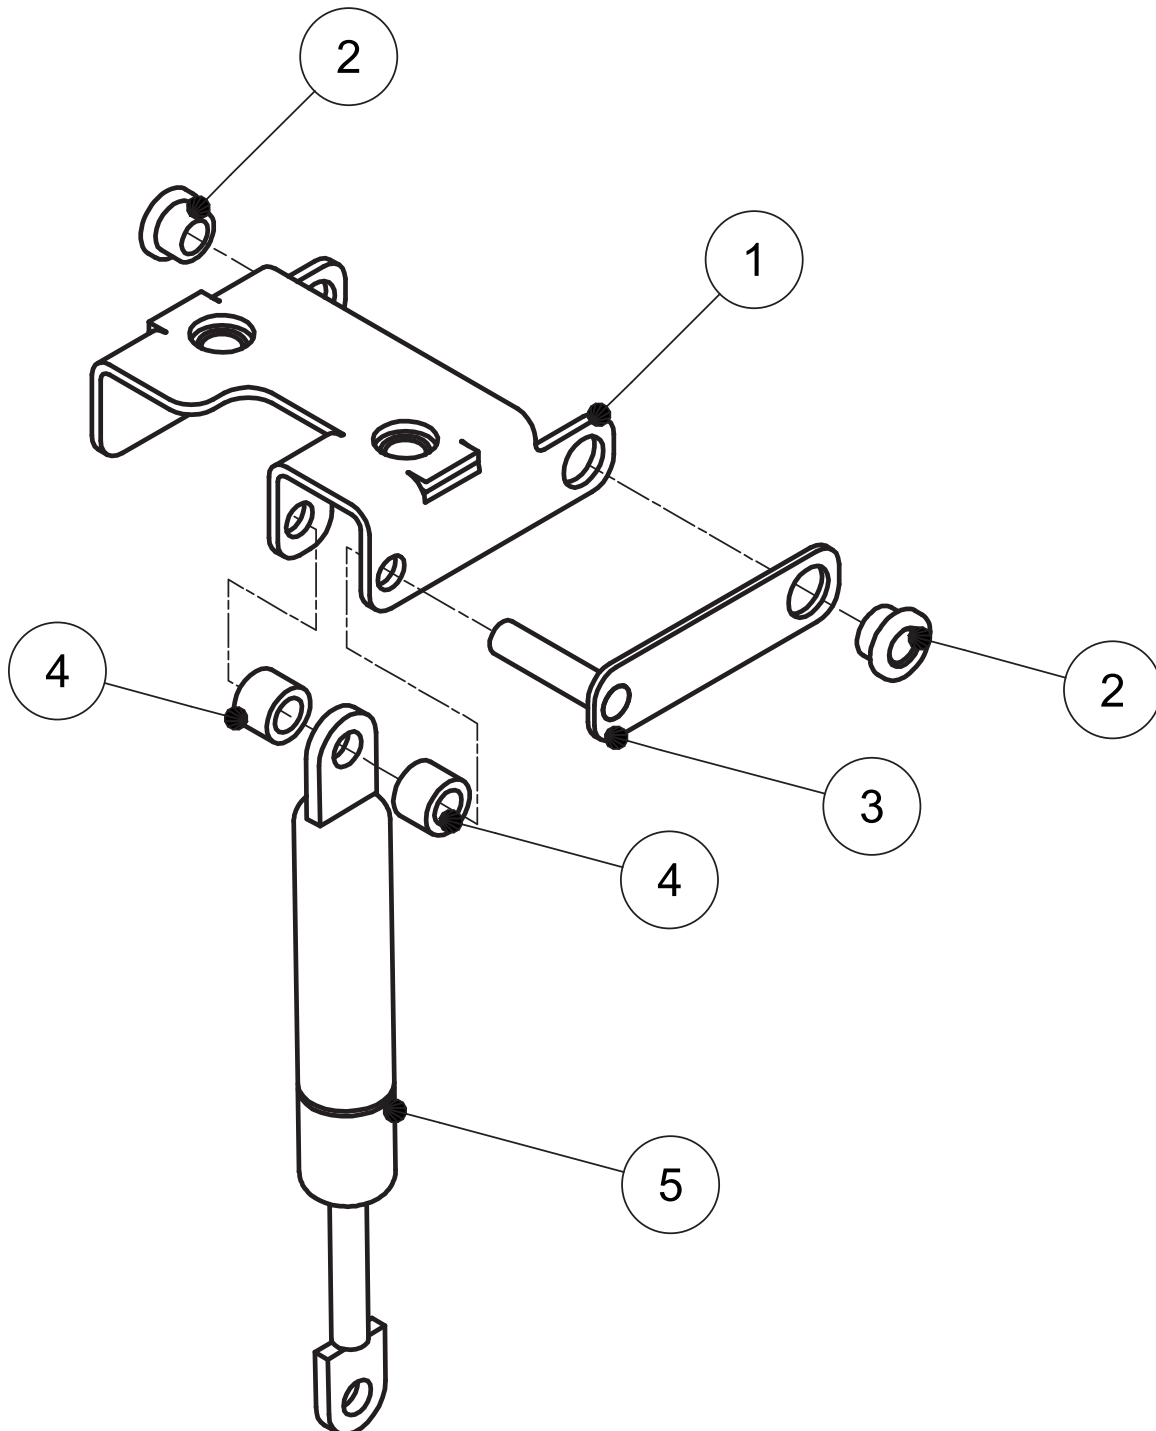

Parts Breakdown

Model VP-NL-0004-SN 59006

Overall

Parts Breakdown

Model VP-NL-0004-SN 59006

Vacuum Chamber

Parts Breakdown

Model VP-NL-0004-SN 59006

Lid

Parts Breakdown

Model VP-NL-0004-SN 59006

Hinge

Parts Breakdown

Model VP-NL-0004-SN 59006

Air Valve

Parts Breakdown

Model VP-NL-0004-SN 59006

Sealbeam

Parts Breakdown

Model *VP-NL-0004-SN* 59006

4m³ Transformer

Parts Breakdown

Model VP-NL-0004-SN 59006

8m³ Transformer