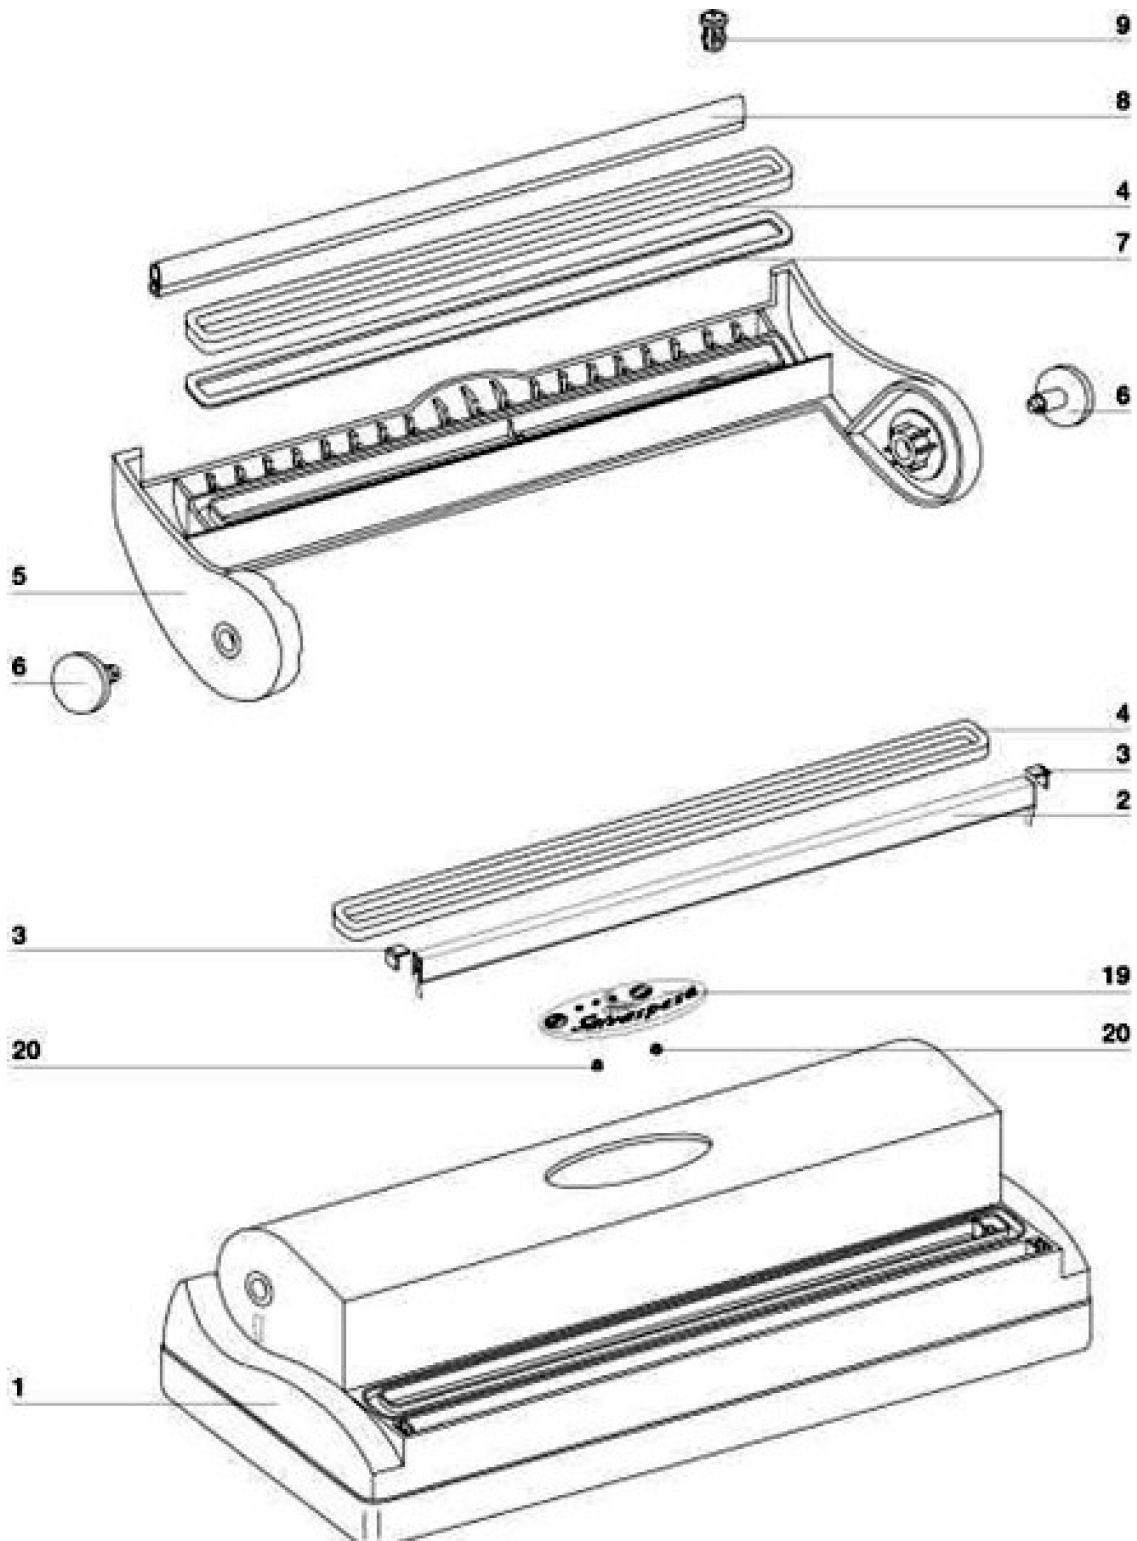

# Parts Breakdown

Model VP-IT-0324 21623

# Parts Breakdown

---

## Model VP-IT-0324 21623

Item No.	Description	Position	Item No.	Description	Position	Item No.	Description	Position
75271	Housing Salvaspesa for 21623	1	45873	Top Gasket for 21623	7	75276	Pump Support for 21623	13
41618	Sealing Bar Complete for 21623	2	72249	Top Bar for 21623	8	75277	Vacuum Pump Salvaspesa for 21623	14
72245	Socket for 21623	3	72250	Valve for 21623	9	75278	Transformer for 21623	15
72246	Gasket for 21623	4	75273	Base for 21623	10	75279	Electronic Card for 21623	16
72247	Cover for 21623	5	75274	Feet for 21623	11	75280	Hose Kit Air for 21623	17
75272	Stopper for 21623	6	75275	Cable Plug Salvaspesa for 21623	12	75281	Salvaspesa Harness Connector for 21623	18