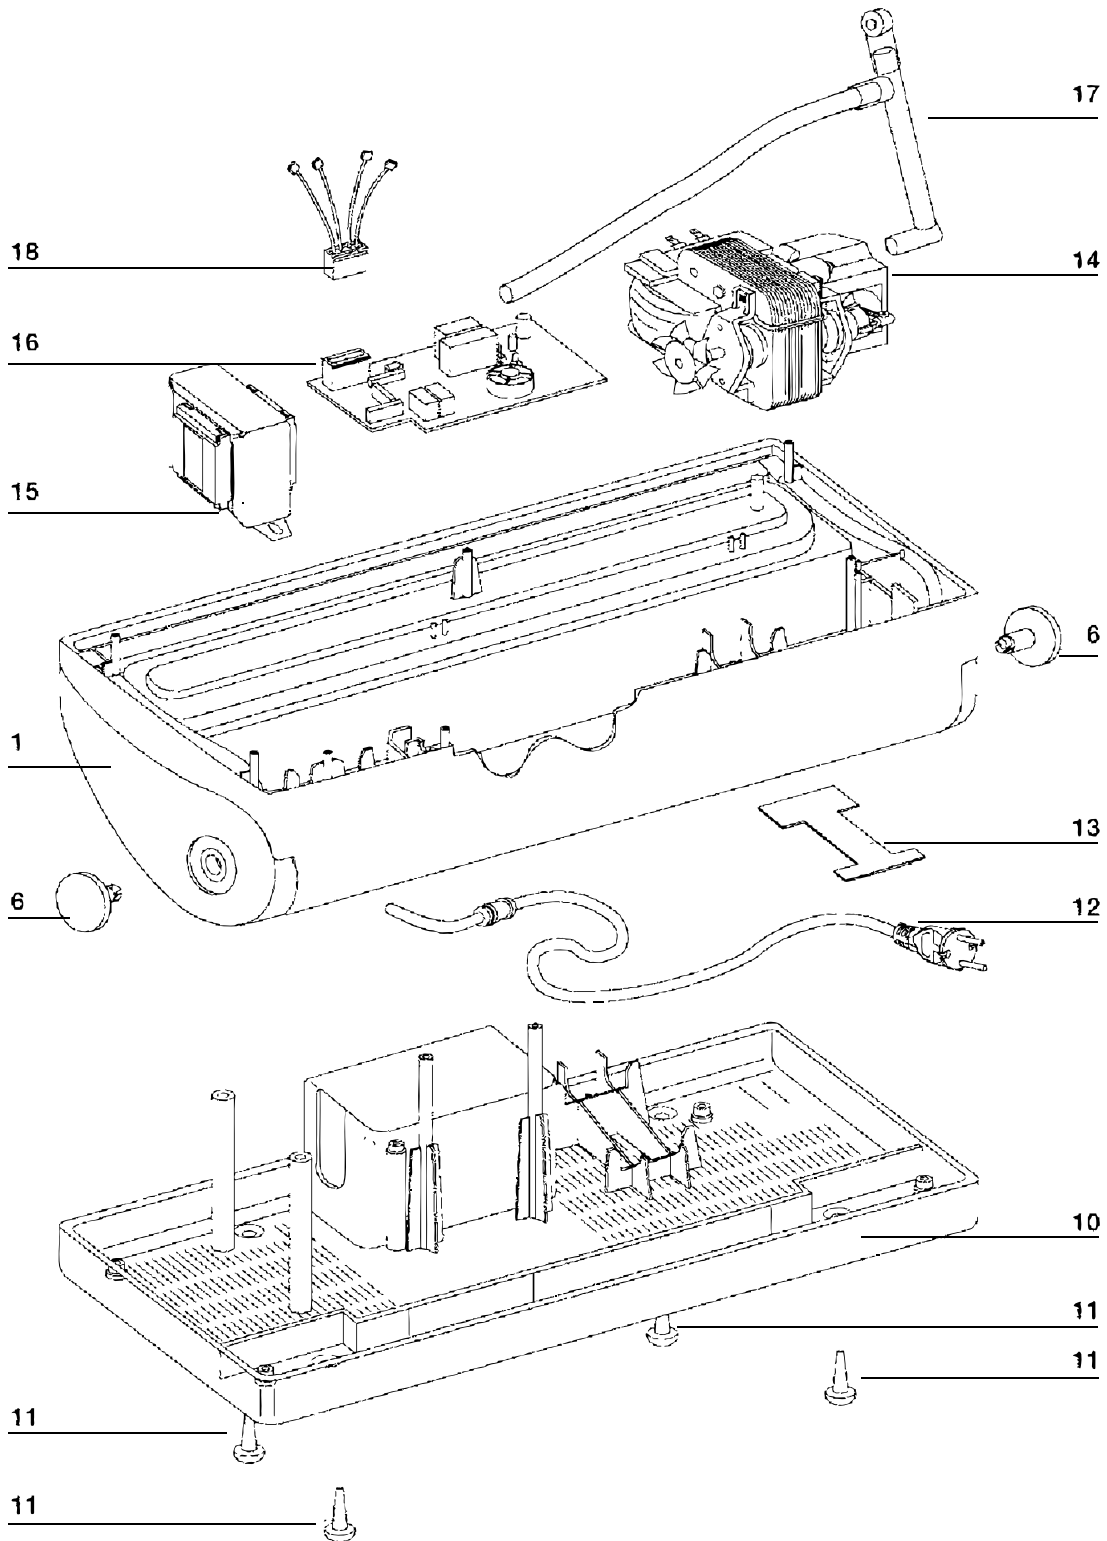

# Parts Breakdown

Model VP-IT-0324 21623

# Parts Breakdown

---

## Model VP-IT-0324 21623

Item No.	Description	Position	Item No.	Description	Position	Item No.	Description	Position
75271	Housing Salvaspesa for 21623	1	45873	Top Gasket for 21623	7	75276	Pump Support for 21623	13
41618	Sealing Bar Complete for 21623	2	72249	Top Bar for 21623	8	75277	Vacuum Pump Salvaspesa for 21623	14
72245	Socket for 21623	3	72250	Valve for 21623	9	75278	Transformer for 21623	15
72246	Gasket for 21623	4	75273	Base for 21623	10	75279	Electronic Card for 21623	16
72247	Cover for 21623	5	75274	Feet for 21623	11	75280	Hose Kit Air for 21623	17
75272	Stopper for 21623	6	75275	Cable Plug Salvaspesa for 21623	12	75281	Salvaspesa Harness Connector for 21623	18