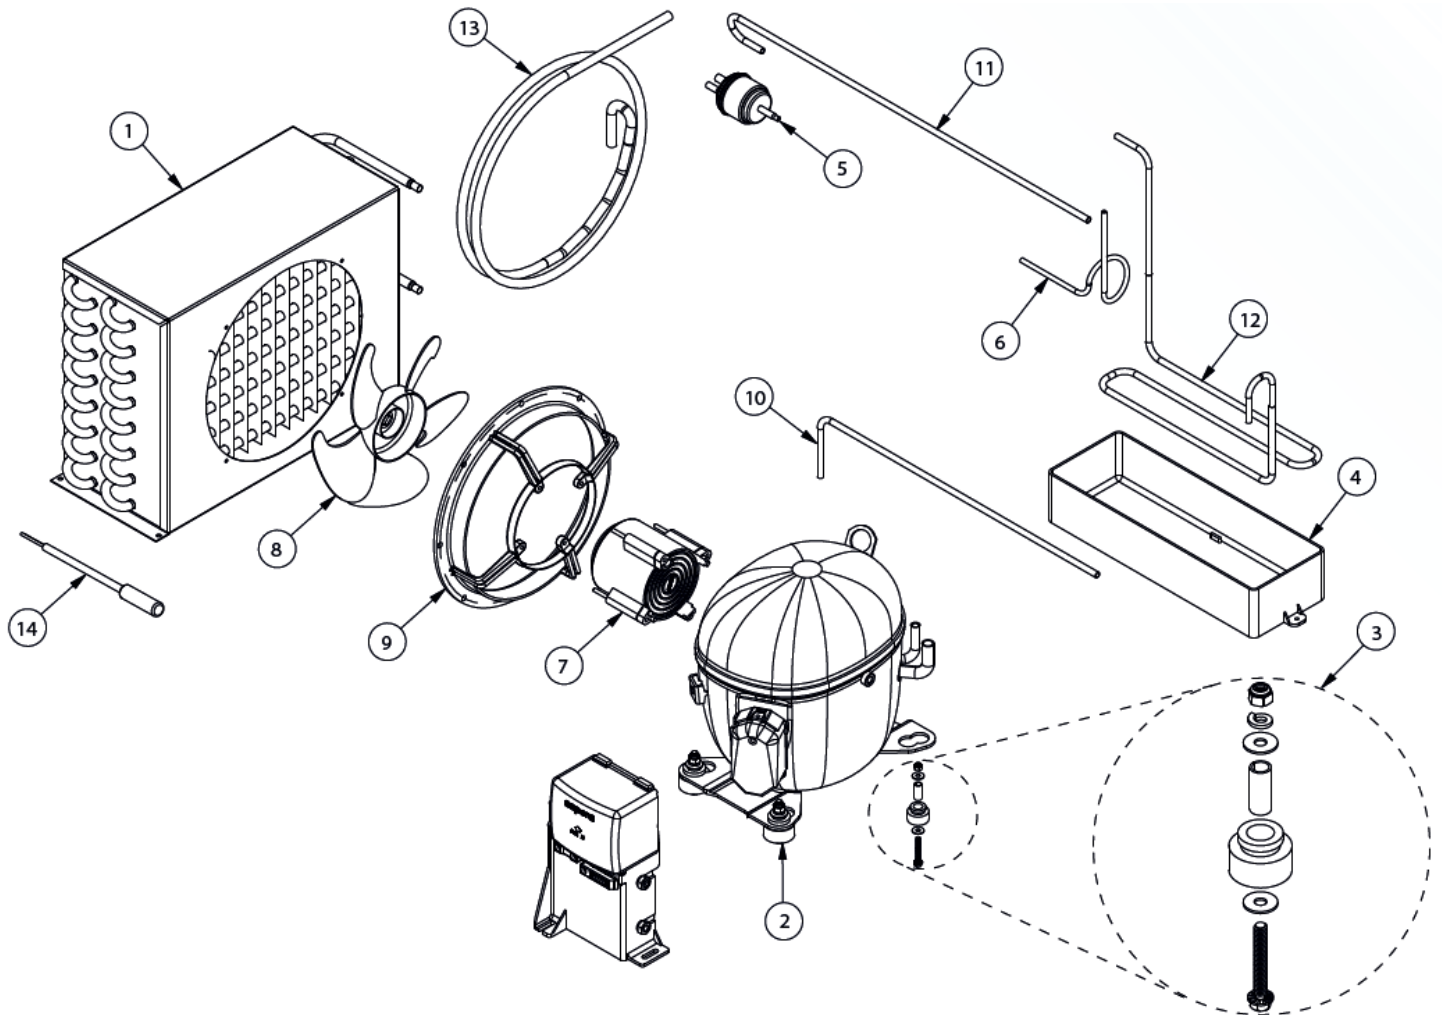

Parts Breakdown

Model VFS24 41221

General Assembly

Parts Breakdown

Model VFS24 41221

Evaporator Assembly

Parts Breakdown

Model VFS24 41221

Condenser Assembly

Parts Breakdown

Model VFS24 41221

Door Assembly

Parts Breakdown

Model VFS24 41221

General Assembly

Item No.	Description	Position	Item No.	Description	Position	Item No.	Description	Position
62480	Back Grill G3D42 for 41221	1	66645	Clip, F/Pilaster for 41221	4	66507	Thermometer, Wall MTG, 3017492 for 41221	7
66643	Shelf for 41221	2	66646	Pilaster for 41221	5	66647	Metallic Front Grill for 41221	8
66644	Floor Shelf for 41221	3	66393	Leveling Screw, 1/2"-13x2" W/PLA UL for 41221	6	66648	Controller for 41221	9