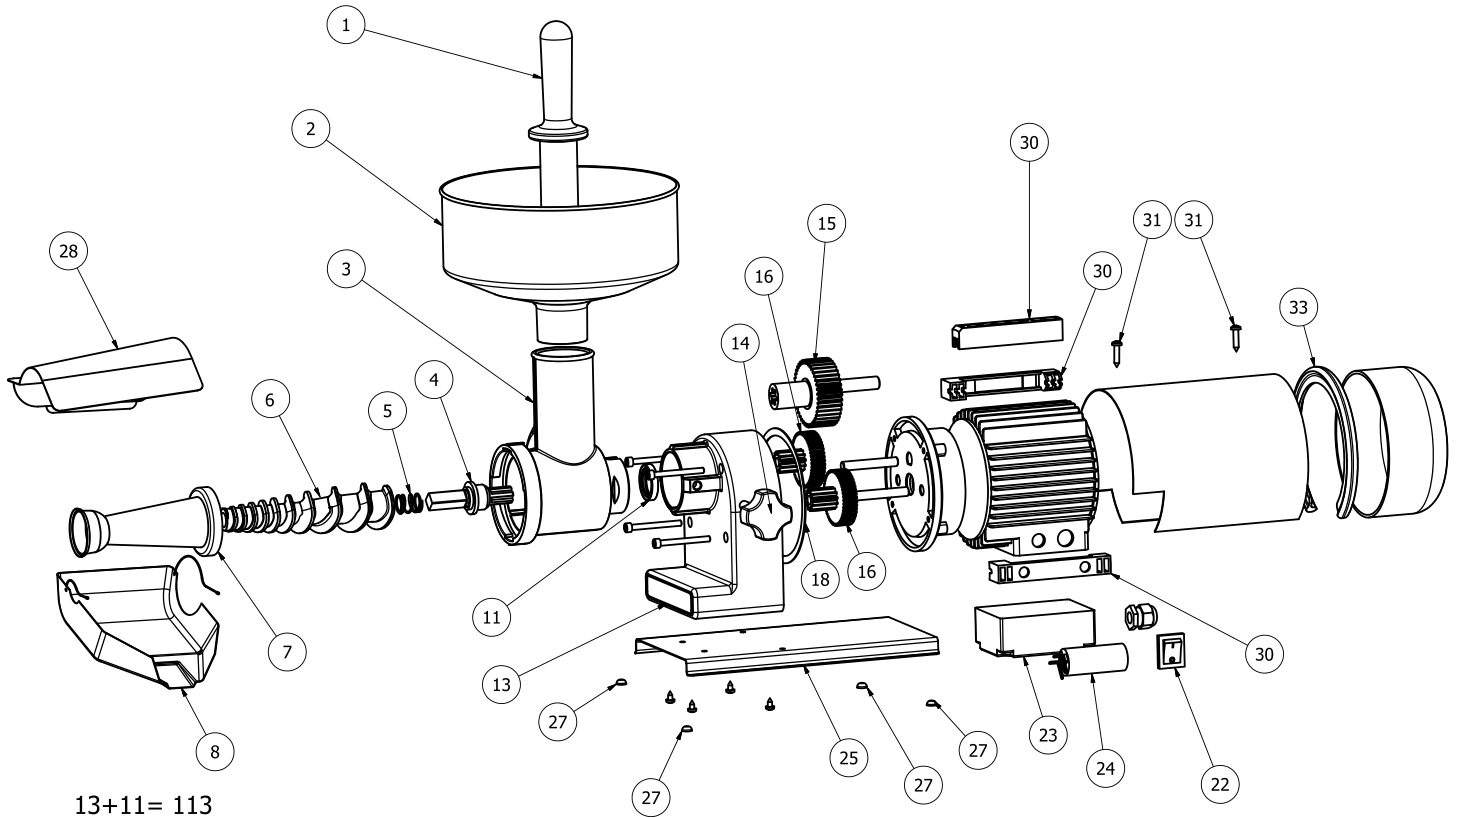

# Parts Breakdown

Model TS-IT-0080 41420

$13+11= 113$   
 $30+31+33= 130$   
 $(27 \times 4)= 127$   
 $25+(27 \times 4)= 125$

# Parts Breakdown

## Model TS-IT-0080 41420

Item No.	Description	Position	Item No.	Description	Position	Item No.	Description	Position
15241	Plunger for 41420	1	19151	Large Gear for 41420	15	31322	Splashes Protection for 41420	28
19162	Inox Hopper for 41420	2	AL662	Big Shaft D.14 for 41420	15	15255	Housing for 41420	113
AD002	Body for 41420	3	66043	Small Gears (New Style) for 41420	16	67473	Base and 4 Feet Set for 41420	125
15260	Joint for 41420	4	AL661	Small Shaft D.10 for 41420	16	67472	4 Feet Set for 41420	127
15256	Worm Spring for 41420	5	27663	Motor Reducer Gasket for 41420	18	67479	Spacers Kit and Screws Kit and Gasket for 41420	130
AH449	Nylon PA6 Worm for 41420	6	15247	Motor Cover for 41420	21	40300	Cooling Fan for 41420	
15348	Stainless Steel Filter Screen for 41420	7	31249	Switch for 41420	22	23499	Adapter for 41420	
AD003	Stainless Steel Collector with Hooks for 41420	8	45128	Switch Box for 41420	23	67480	Motoreduction Unit for 41420	
15246	Knob for 41420	14	67477	Capacitor 110V/60Hz for 41420	24			