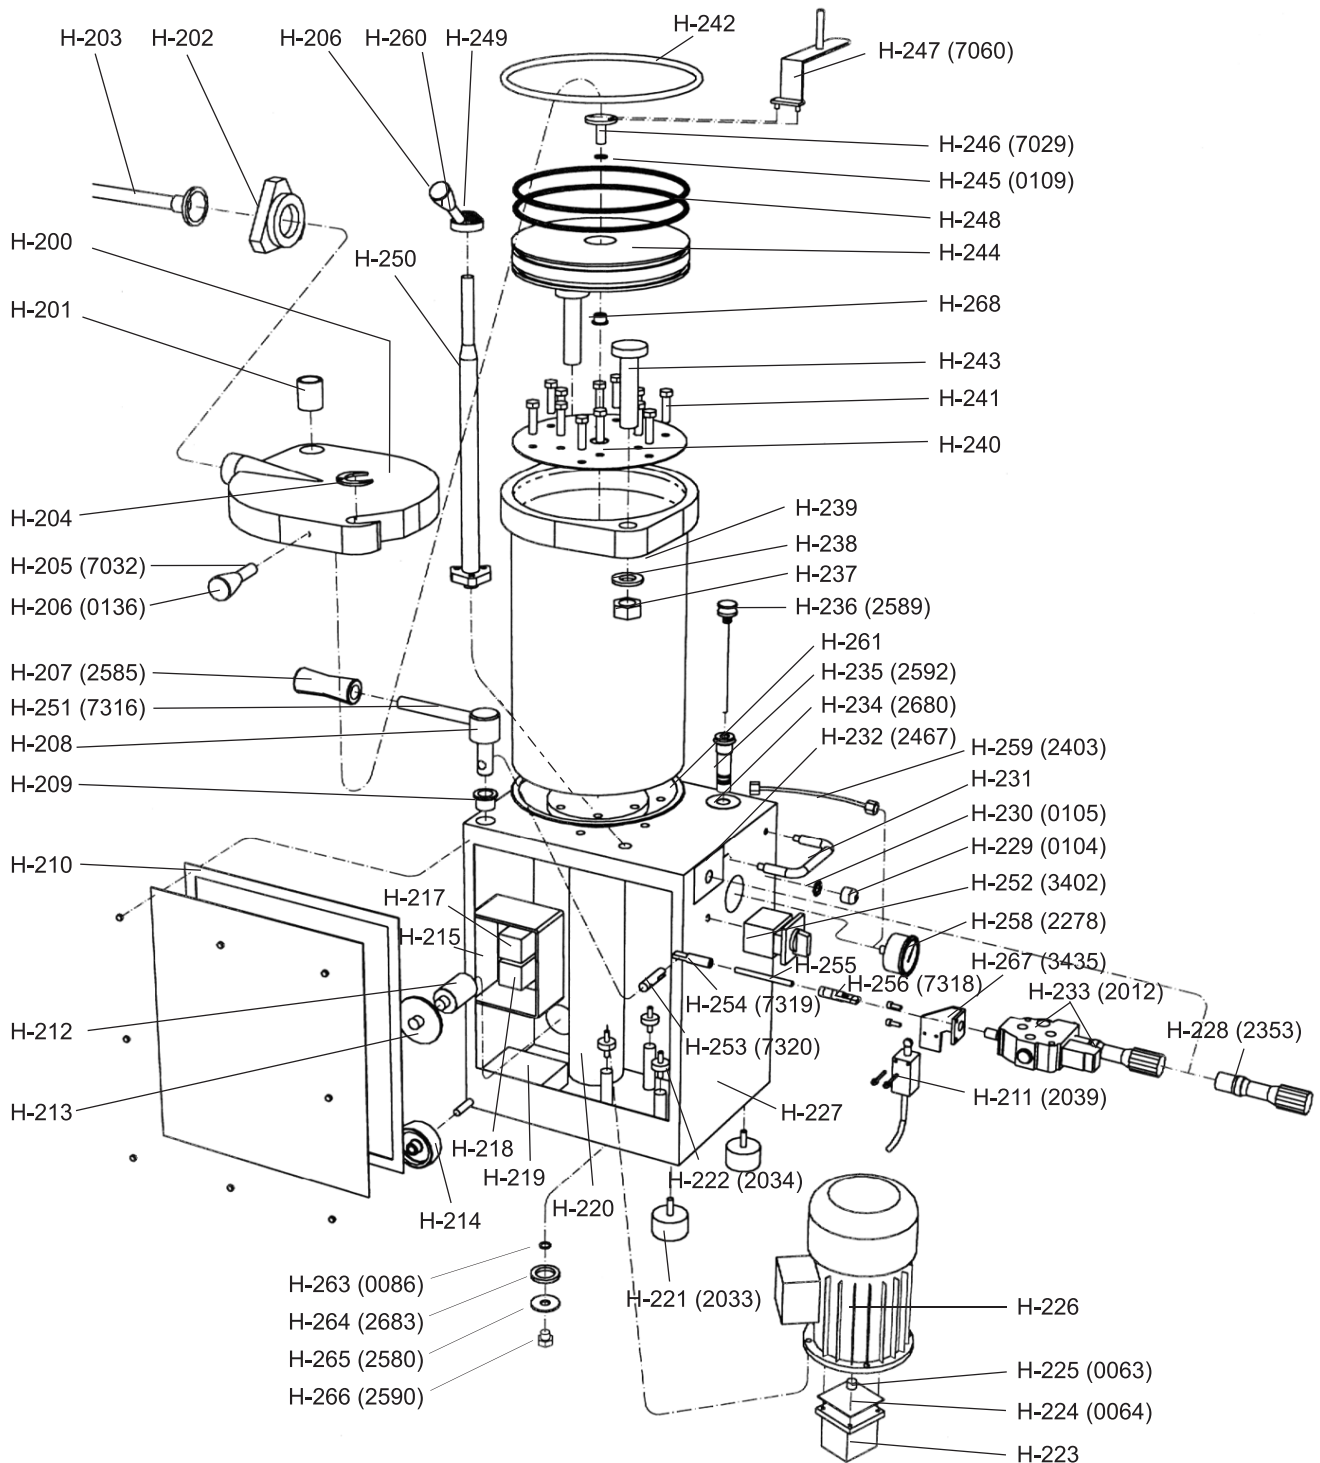

Parts Breakdown

Model SS-ES-0015-PA 13743

Parts Breakdown

Model SS-ES-0015-PA 13743

Item No.	Description	Position	Item No.	Description	Position	Item No.	Description	Position
36005	Aluminum Lid with Horseshoe without Accessories for 13743	H200	36028	Gear Pump for 13743	H223	36068	Piston Aluminum with Sleeve without O-Rings for 13743	H244
36111	White Plastic Bushing 38/20/41mm (Lid Economy) for 13743	H201	31221	Seal Vellumoid 1625-1 for 13743	H224	36064	O-Ring Int. Diam. 18.72/2.62 (Piston Lock H) for 13743	H245
36013	Bronze Bushing B11 A-30-38-40 (Aluminum Lid) for 13743	H201	31222	Motor-Pump Coupling for 13743	H225	16538	Piston Retaining Bolt-Screw Stainless Steel M14/1.5mm for 13743	H246
16542	Nozzle / Horn Retention Nut Open Model Aluminum for 13743	H202	36046	Motor 1-Phase 1/220V-60Hz-1.75HP-1 3KW-1700 Clockwise Rotation Capac.40 for 13743	H226	16543	Extracting Piston Wrench-Screw for 13743	H247
36034	Horseshoe INOX Stainless Steel Aluminum Lid only Economy for 13743	H204	76773	Machine Frame 110/60/1 for 13743	H227	16533	Transparent Piston O-Rings Int. Diam. 215/7mm for 13743	H248
36035	Horseshoe INOX Stainless Steel Aluminum Lid only P for 13743	H204	31219	External Pressure Valve Control Assembly M1670/861 Knob for 13743	H228	36061	Nut for Lid Lock Economy M20 D.55mm Stainless Steel for 13743	H249
16539	Lid Opening Lever NH with Knob Green for 13743	H205	36030	Grommet S-TEC 5308119 Grey PG11 Polyamide IP68 (H/MIX) for 13743	H229	36098	Side Bar Meat Barrel for 13743	H250
16517	Knob PM LISO Green M10 Cod. 470743102 for 13743	H206	36044	Metal Grommet Nut PG11 (H/MIX) for 13743	H230	19237	Horizontal Knee Lever Shaft/Bar Stainless Steel without Green Rubber Sleeve (NH) for 13743	H251
19238	Green Rubber Sleeve for Knee Lever for 13743	H207	36031	Handle Green M8 Cod. 470514302 (H Mixer Head) 12/01 for 13743	H231	36100	Switch 3-Phase 20A 0-1 A 90° (from 11/01) for 13743	H252
16549	Vertical Shaft Knee Lever from 02/00 89mm Horizontal M for 13743	H208	36074	Plate Pressure Control Panel H Lexan Green for 13743	H232	16548	Internal Fork Knee Lever Stainless Steel for 13743	H253
16550	Vertical Shaft Knee Lever from 02/00 Long 97mm for 13743	H208	16522	Hydraulic Control 102N1SA221-TA4 with Pressure Knob from 1997 for 13743	H233	16547	Internal Fork Knee Lever Activator Stainless Steel for 13743	H254
16551	Bronze Bushing B11 B-25-32-25/40-4 with Collar (Knee Lever) for 13743	H209	36022	Circular Sticker D.70mm Aceite/Oil Filling Cap NH Lexan for 13743	H234	36101	Threaded Galvanized Rod Fitted M8mm Knee Lever 90mm for 13743	H255
19239	Bronze Bushing B11 B-25-32-30/40-4 with Collar (Knee Lever) for 13743	H209	16527	Green Plastic Tube Filling Hole to Oil Reservoir no Cap no Dip-Stick for 13743	H235	19415	Internal Fork Hydraulic Control Activator Stainless Steel for 13743	H256
36093	Seal for Access Panel 377/427mm Green Rubber for 13743	H210	16526	Oil Filling Cap Green Plastic with Dip-Stick for 13743	H236	16525	Pressure Gauge D.63 Ref. MGS10/3/B 0-160 Bar Thread 1-4 for 13743	H258
16524	Micro Position Detector Compi Metal Wheel (H/MIX/1997) for 13743	H211	36080	Stainless Steel Hexagonal Nut M22 DIN934 (Clamp) for 13743	H237	36036	Hose for Pressure Gauge 1/4 Length 260mm for 13743	H259
16523	Oil Inlet Filter 2FA5R125N to 5L/M Thread 3/8 (New 1/1999) for 13743	H212	36107	Washer Stainless Steel Straight D.23-M22 DIN125 (Flange) for 13743	H238	36043	Lid Nut Locking Lever H Economy without Knob Green M10-M12 for 13743	H260
23808	Circular Lid for Barrel Oil Filter without O-Ring without Filter Bichromat for 13743	H213	36023	Fixed Meat Barrel CE97 for 13743	H239	36018	Circular Seal for Barrel Bottom D.Ext 240mm Green Rubber for 13743	H261
31200	Wheel D.80mm (Small/Medium H/ MIX/1998) Green Nylon for 13743	H214	36075	Removable Meat Barrel for 13743	H239	36106	Washer Metaloplastic Hydraulic 3/8 for 13743	H263
36042	Isolating Box Legrand 100/100/55mm Code 92138 for 13743	H215	36008	Barrel Disk D.233/1mm Stainless Steel for 13743	H240	23809	Washer Straight Black Rubber D.50/D.34/4 (Oil Drain Cap NH) for 13743	H264
79579	Contacto, LS MC-22B AC 110V/60&50Hz 1A1B Exp A.C. 22 Amp for 13743	H217	36032	Hood Clamp Hydraulic Cylinder D.149/1mm Stainless Steel for 13743	H240	23810	Washer Stainless Steel Straight Special M16 DIN9021 D.17/D.50/3 Oil Drain Cap NH for 13743	H265
39059	Air Extraction Fan 220V 1Ph for 13743	H219	31223	Stainless Steel Hexagonal Screw M12/50 DIN933 (Barrel NMIX150/200/275) for 13743	H241	36062	Oil Drain Cap Metal ATME Thread 3/8 BSP Bichromated for 13743	H266
36038	Hydraulic Cylinder DE0320650342G01 for 13743	H220	16530	Lid Seals Silicone Green Ext. Diam. 261mm for 13743	H242	36037	Hydraulic Control Micro Switch Holder from 02/02 for 13743	H267
27879	Rubber Cylindrical Foot TS-60-49 Green for 13743	H221	36067	Green Lid Seals Rectangular Econ Remov Barrel Ext.D.261 for 13743	H242	21584	Ring Threaded M16/2mm Stainless Steel Piston Aluminum for 13743	H268
19253	Rubber Cylindrical Foot T-30-10 Black (Antivibration for Motor NH) for 13743	H222	36077	Stainless Steel Bolt M22 Aluminum Lid for 13743	H243			