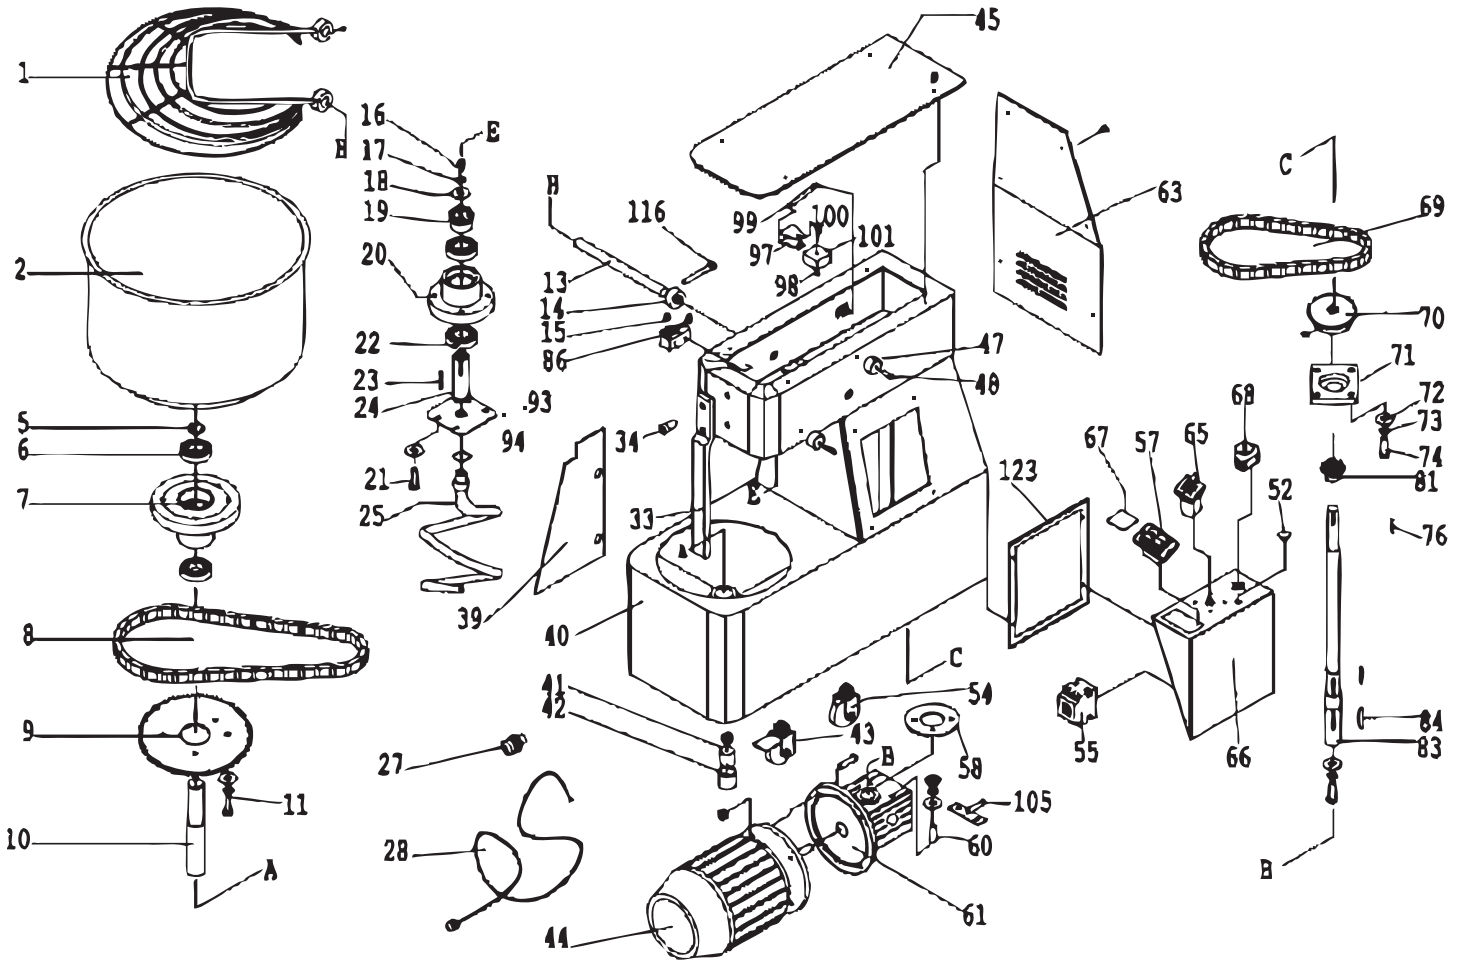

Parts Breakdown

Model SM-IT-0053-F 47062

Parts Breakdown

Model SM-IT-0053-F 47062

Item No.	Description	Position	Item No.	Description	Position	Item No.	Description	Position
AC199	Safety Guard for 47062	1	AC220	Wire Clip for 47062	27	AC242	Spiral Chain 08B/69 for 47062	69
AC200	Bowl for 47062	2	AF275	Supply Cable 5x1,5 for 47062	28	AC243	Chain Pinion Gear Z=29 08B for 47062	70
AC201	Snap Ring Diam. 25 for 47062	5	AC222	Rod Breaking Dough for 47062	33	AC244	Transmission Shaft Base UCF 205 for 47062	71
AC202	Bearing 6205-2RS for 47062	6	AC223	Screw M10x25 for 47062	34	AC245	Stainless Steel Washer Ø 10 for 47062	72
AC203	Support Bowl Base for 47062	7	AC224	Side Safety Panel for 47062	39	AC246	Stainless Steel Washer Spring Ø 10 for 47062	73
AC204	Bowl Spiral 06B/144 for 47062	8	AC225	Steel Foot M12 for 47062	41	AC247	Screw M10x35 for 47062	74
AC205	Crown Z=85 06B for 47062	9	AC226	Insert for Plastic Foot for 47062	42	AC248	Key 6x6x30 for 47062	76
AC206	Bowl Support Axle for 47062	10	AI215	Wheel Kit M12 (2 with Brake and 2 without Brake) for 47062	43, 54	46382	Chain Pinion Gear Z=16 06B for 47062	81
AC207	Screw M8x35 for 47062	11	AC228	Motor 400 V - 1.5kW - 50Hz 90 B14 for 47062	44	AC249	Transmission Shaft for 47062	83
AC208	Safety Guard Pin for 47062	13	AF276	Upper Grey Panel for 47062	45	AC250	Key 8x7x35 for 47062	84
AC209	Cam for Safety Guard for 47062	14	AC230	Ring in Nylon for 47062	47	AC251	Micro-Switch for 47062	86
AC210	Screw M8x10 for 47062	15	AC231	Screw M4x30 for 47062	48	AC252	Spiral Plate for 47062	93
AC211	Screw M8x25 for 47062	16	AC232	Axis Cover for 47062	52	AC253	O-Ring Diam. 20x2,5 for 47062	94
AF324	Stainless Steel Washer Grover Ø 8,5 for 47062	17	69417	Contactora CN-6/4A 24 V for 47062	55	AC254	Nylon Block Base for 47062	97
AC213	Stainless Steel Washer Ø8 for 47062	18	AF277	Black/White Button KJD17B-4 230V 50Hz for 47062	57	AC255	Nut M5 ZN for 47062	98
AC214	Pinion Gear Z=15 08B for 47062	19	AC234	Ring Fixing Reduction Gear for 47062	58	AC256	Tensioner Base for 47062	99
AC215	Spiral Support for 47062	20	AC235	Screw M8x40 for 47062	60	AC257	Screw TCEI M5x30 for 47062	100
AC216	Screw M8x30 for 47062	21	AC236	Gear Box CM063 90 B14 1/30 for 47062	61	AC258	Nylon Block for 47062	101
AC202	Bearing 6205-2RS for 47062	22	AC237	Screw M5x10 for 47062	62	AC259	Bowl Chain Tensioner Part for 47062	105
AC217	Bearing 6006-2RS for 47062	22.01	AF282	Back Grey Panel for 47062	63	AC261	Screw M8x100 for 47062	116
AC218	Key 6x6x35 for 47062	23	AF279	Selector 2 Speed 1-0-2 for 47062	65	AF281	White Frame for 47062	123
AC219	Axle for Spiral Base for 47062	24	AF280	White Label 50x50 for 47062	67			
AF325	Spiral for 47062	25	67014	Timer 0-30 min. for 47062	68			