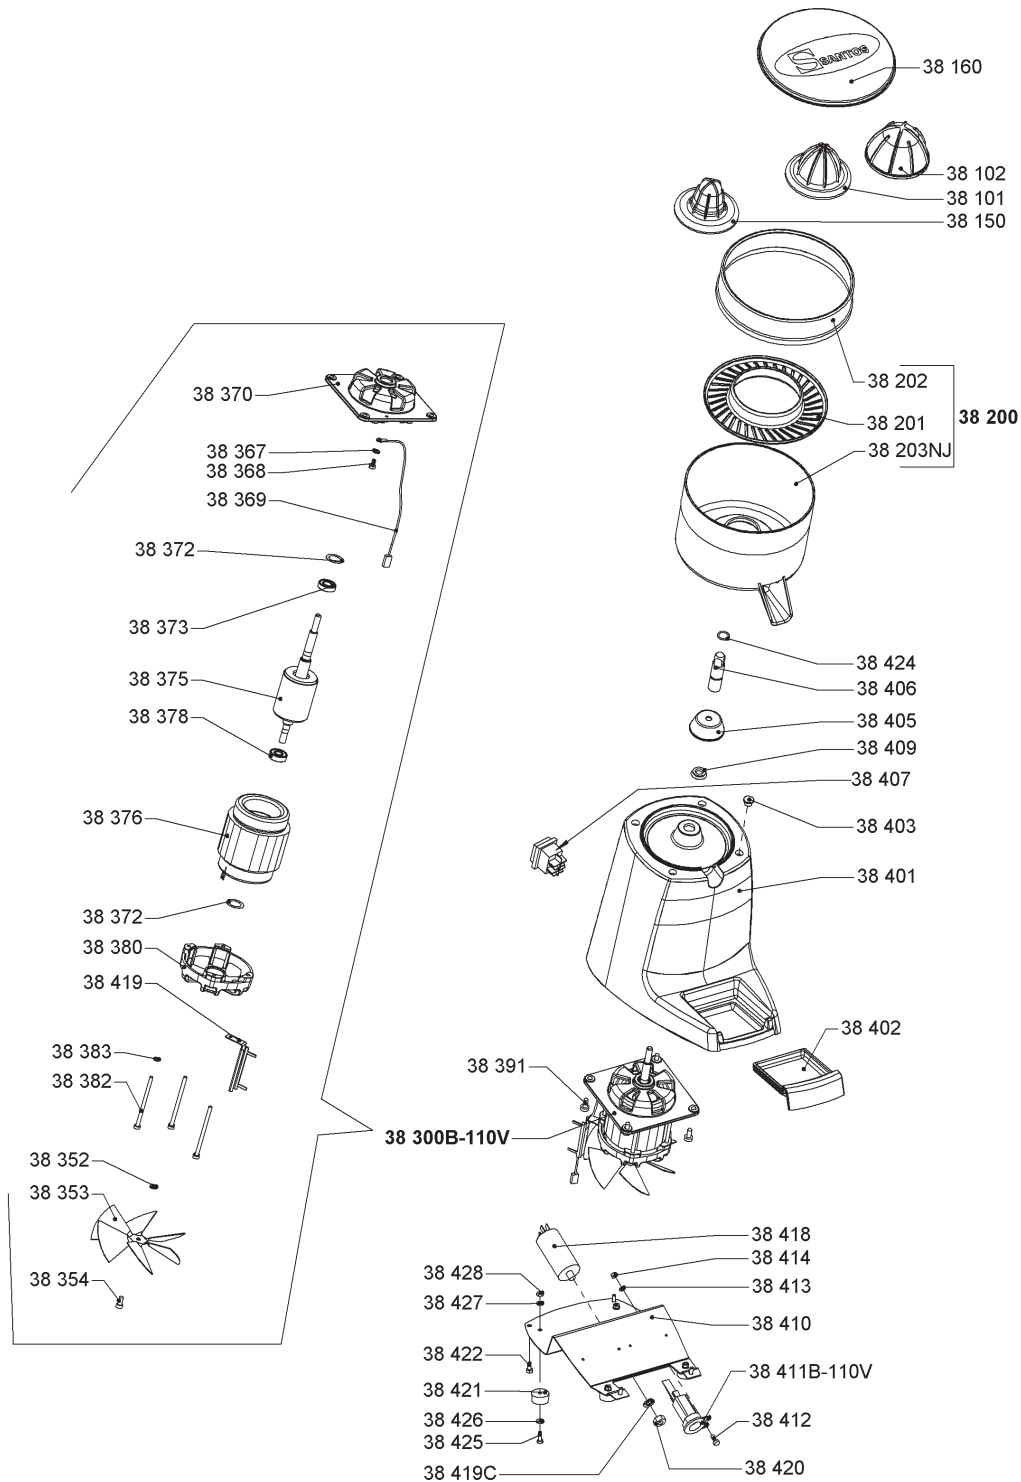

# Parts Breakdown

Model Santos 38 39688