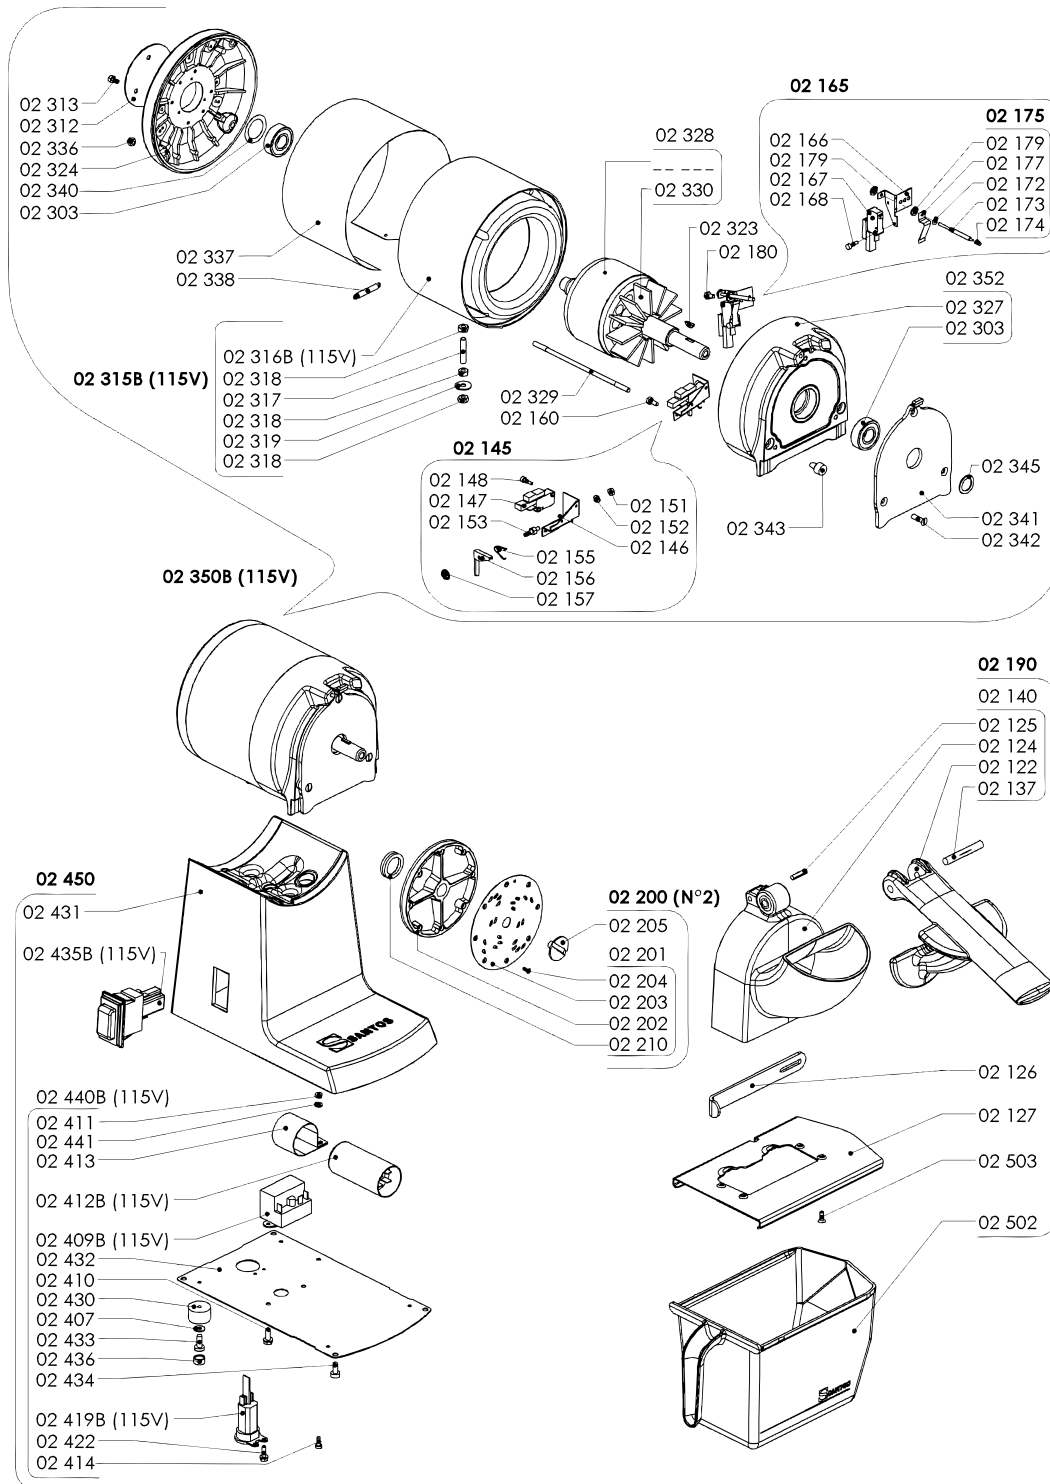

Parts Breakdown

Model Santos 02 40619

Parts Breakdown

Model Santos 02 40619

Item No.	Description	Position	Item No.	Description	Position	Item No.	Description	Position
73603	Aluminum Lever for 40619	02122	73632	Complete Grater Housing for 40619	02190	73657	Motor Protector Spring for 40619	02338
73604	Grater Housing for 40619	02124	73633	Complete Grating Disc 3mm with Screw for 40619	02200	73658	Ondulated Washer 6202 for 40619	02340
73605	Grooved Pin 5x22 for 40619	02125	40950	Grating Disc Complete Assembly - 2mm Holes for 40619	02201AD	73659	Flange for 40619	02341
73606	Locking Key for 40619	02126	40951	Grating Disc Complete Assembly - 3mm Holes for 40619	02201BD	73660	Screw FS M5x16 Stainless Steel for 40619	02342
73607	Drawer Sustainer for 40619	02127	40952	Grating Disc Complete Assembly - 4mm Holes for 40619	02201CD	73661	Rubber Foot D 12x7.5 for 40619	02343
73608	Grooved Pin 8x55 for 40619	02137	40953	Grating Disc Complete Assembly - 6mm Holes for 40619	02201DD	73662	Disc Washer for 40619	02345
73609	Complete Grater Housing for 40619	02140	40954	Grating Disc Complete Assembly - 8mm Holes for 40619	02201ED	73664	Complete Motor Single Phase 110-120V 60Hz for 40619	02350B
73610	Detection Assembly for Drawer for 40619	02145	40955	Grating Disc Complete Assembly - Parmesan for 40619	02201FD	73665	Complete Front Flange for 40619	02352
73611	Drawer Contact Switch Holder for 40619	02146	40956	Grating Disc Complete Assembly - Fondue for 40619	02201GD	AC420	Complete Rotor with Fan for 40619	02361
73612	Micro Switch for 40619	02147	40665	Locking Screw for 40619	02205	AC421	Fan for 40619	02363
73613	Screw for 40619	02148	73637	V Ring Gasket V22 for 40619	02210	AC422	Complete Stator Winding 110V 60Hz for 40619	02365B
AC413	Washer D3 for 40619	02149	73639	Bearing 6202 for 40619	02303	AC423	Stator Only Single Phase 110V 60Hz for 40619	02366B
73614	Nut H M4 Zn for 40619	02151	AC415	Bearing Washer for 40619	02304	AC424	Complete Bottom Plate 220V 50Hz for 40619	02402
73615	Washer AZ 4 for 40619	02152	73640	Chromed Bearing Washer for 40619	02312	AC425	Bottom Plate Only (Old) for 40619	02403
73616	Safety Lever for 40619	02153	73641	Screw H 4x10 for 40619	02313	AC426	Rubber Foot D 22x10 for 40619	02406
AC414	Washer 4x14 Zn for 40619	02154	AC416	Bearing 6202 for 40619	02314	73666	Washer 5x12 for 40619	02407
73617	Safety Lever Spring for 40619	02155	73643	Complete Stator (Winding) 110V 60Hz (or 220V 60Hz) for 40619	02315B	73668	Starting Relay 100-120V 50/60HZ and 220-240V 60Hz for 40619	02409B
73618	Safety Lever for 40619	02156	73645	Stator only 1 Phase 110V 60Hz (or 220V 60Hz) for 40619	02316B	73669	Screw CB M4x10 Zn for 40619	02410
73619	Washer for 40619	02157	73646	Rod M6x35 for 40619	02317	73670	Nut H M4 Zn for 40619	02411
73620	Screw 4x8 Zn Auto for 40619	02160	73647	Nut H M6 Zn for 40619	02318	73672	Capacitor 250 MF 100-120V 50/60Hz for 40619	02412B
73621	Holding Assembly for Lever Safety Detection for 40619	02165	73648	Washer 6x18 for 40619	02319	73673	Capacitor Ring for 40619	02413
73622	Microswitch Holding Plate for 40619	02166	73649	Pin 3x5 for 40619	02323	73674	Screw CB M4x20 Zn for 40619	02414
73623	Micro Switch for 40619	02167	73650	Rear Flange for 40619	02324	73676	Power Cord with USA Plug for 40619	02419B
73624	Screw for 40619	02168	73651	Front Flange for 40619	02327	73677	Screw H 4.2x12.7 Zn Auto for 40619	02422
73625	Washer for 40619	02172	73653	Assembling Threaded Rod M5x147 for 40619	02329	73678	Rubber Foot D25x15 for 40619	02430
73626	Lever Safety Detection Axle for 40619	02173	73654	Fan for 40619	02330	73679	Painted Base Only for 40619	02431
73627	Detection Pin End for 40619	02174	AC417	Screw CB M4x10 Zn (Old) for 40619	02332	73680	Bottom Plate for 40619	02432
73628	Lever Detection Assembly for 40619	02175	AC418	Spacer D 16x20x35 (Before 2009) for 40619	02334	73681	Screw CBLZ 5.5x16 for 40619	02433
73629	Safety Spring Plate for 40619	02177	AC419	Assembling Threaded Rod M5 for 40619	02335	73682	Screw H M5x12 Zn Autotar for 40619	02434
73630	Washer for 40619	02179	73655	Cap Nut H M5 Zn for 40619	02336	73684	Special On-Off Multifunction Switch D855 8A115V for 40619	02435B
73631	Screw 4X8 Zn Auto for 40619	02180	73656	Stainless Steel Motor Protector for 40619	02337	73685	Cap D12.2x6.2 Black for 40619	02436