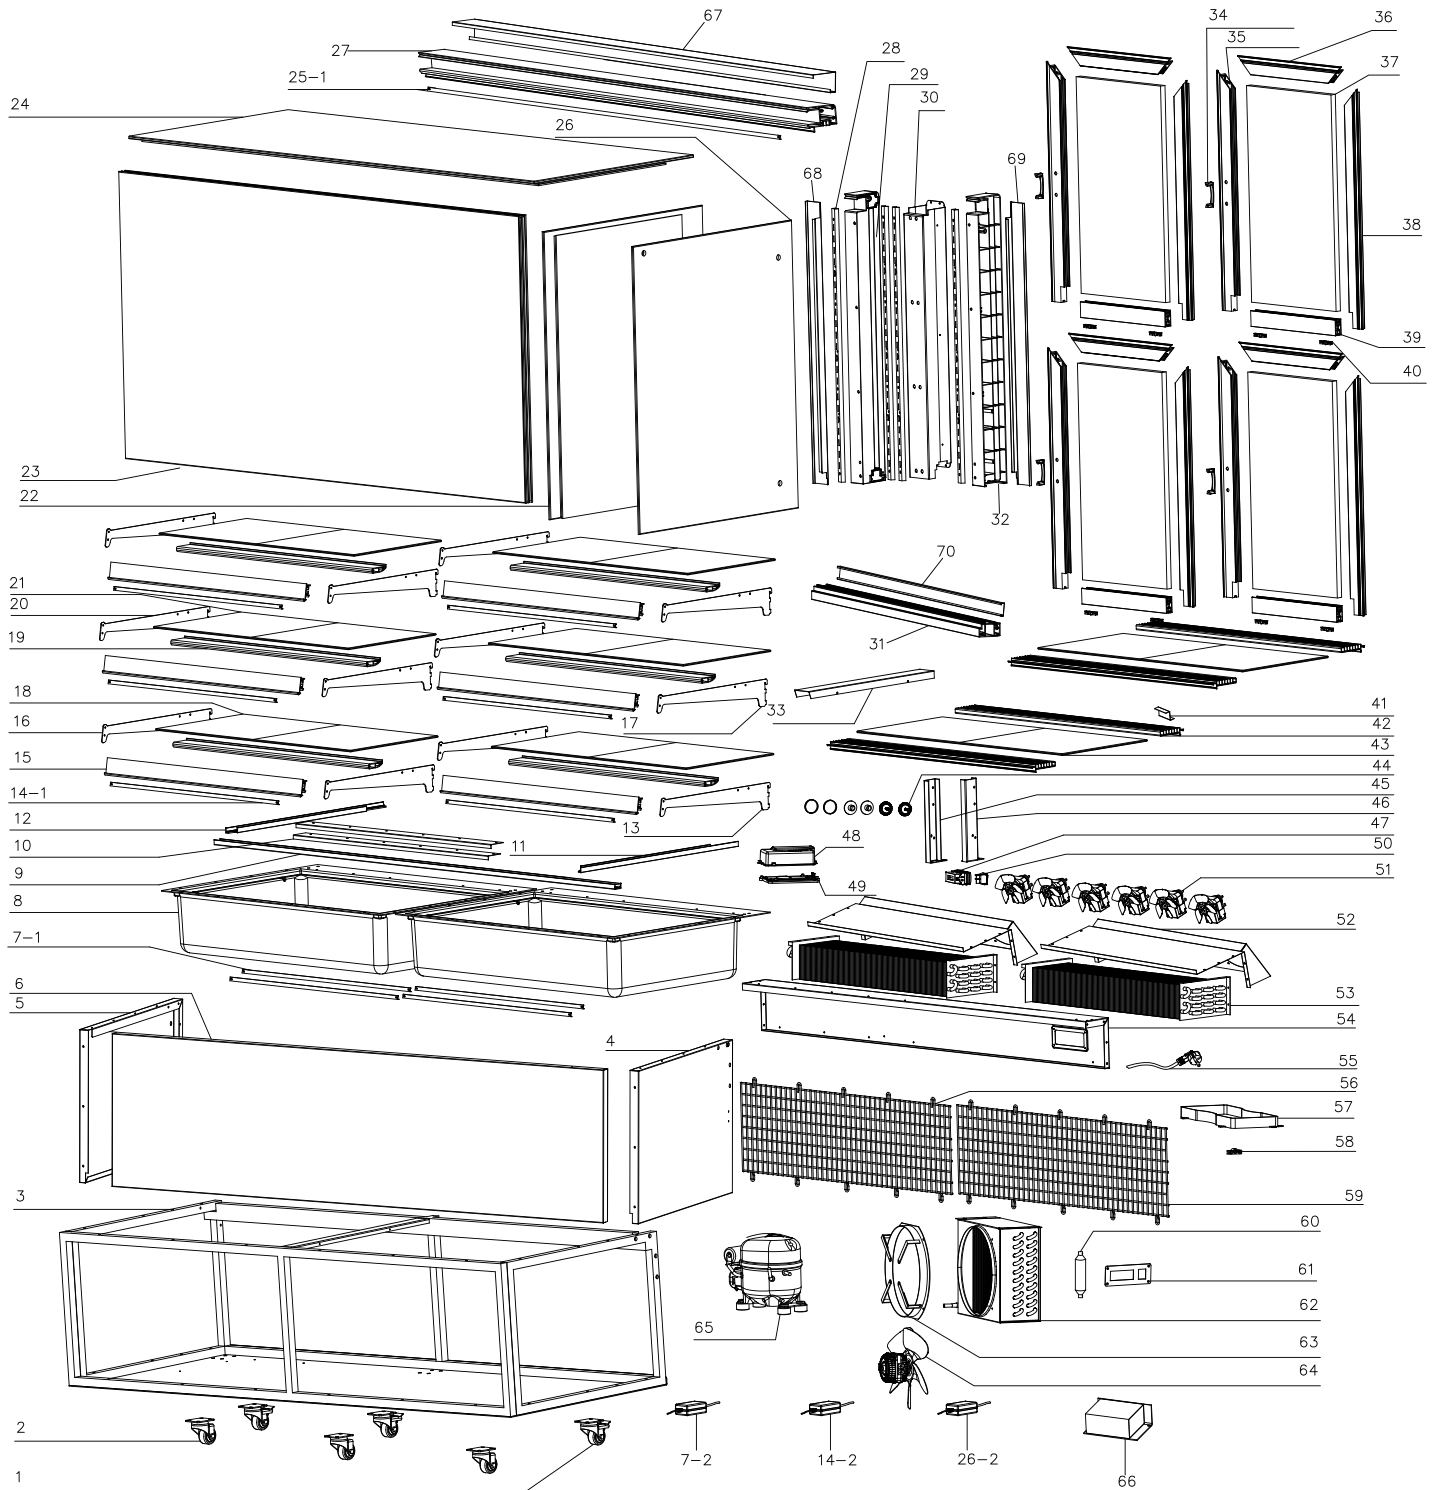

Parts Breakdown

Model RS-CN-0571-S 44505

Parts Breakdown

Model RS-CN-0571-S 44505

Item No.	Description	Position	Item No.	Description	Position	Item No.	Description	Position
71042	Rear Swivel Castor with Brake for 44505	1	AK231	Front Glass for 44505	23	AM043	Pole Fixer (Left) for 44505	45
79763	Swivel Front Castor without Brake for 44505	2	AF524	Top Glass for 44505	24	60561	Rear Wheels for 44505	46
68203	Base for 44505	3	AF525	Top LED for 44505	25-1	71123	Digital Control for 44505	47
AM046	Right Cover for 44505	4	AK232	Right Glass for 44505	26	71079	Thermostat Lid for 44505	48
AM047	Left Cover for 44505	5	AK201	6 LED Driver for 44505	26-2	71082	Thermostat Base for 44505	49
AJ491	Pull Out the Door for 44505	6	AK221	Top Frame for 44505	27	68196	Switch for 44505	50
68168	Bottom LED for 44505	7-1	AM049	Shelf Holder for 44505	28	71081	Evaporator Motor for 44505	51
AG710	4 LED Driver for 44505	7-2, 14-2	AM050	Left Pole for 44505	29	68197	Evaporator Cover for 44505	52
71046	Evaporator Insulation for 44505	8	AK222	Middle Column for 44505	30	71084	Evaporator for 44505	53
AK216	Front Glass Fixer for 44505	9	AK223	Bottom Frame for 44505	31	AK229	Rear Frame for 44505	54
AM048	After Air Vent Fixed Parts for 44505	10	AM051	Right Pole for 44505	32	AK205	Power Cord for 44505	55
68171	Left Glass Fixer for 44505	11	AK233	Middle Cover Plate for 44505	33	AK230	Left Back Grill for 44505	56
68170	Right Glass Fixer for 44505	12	71110	Door Handle for 44505	34	71089	Water Tray for 44505	57
68172	Right Bottom Shelf Holder for 44505	13	68190	Left Door Frame for 44505	35	AM025	Power Cord Fixer for 44505	58
68176	Middle LED for 44505	14-1	71068	Top Upper Door Frame for 44505	36	AM044	Right Back Grill for 44505	59
AJ498	U-Shaped Heating Pipe for 44505	15	AF526	Door Glass for 44505	37	77434	Control Panel for 44505	61
68211	Left Bottom Shelf Holder for 44505	16	68192	Right Door Frame for 44505	38	68286	Condenser for 44505	62
68175	Right Top Shelf Holder for 44505	17	71071	Bottom Door Frame for 44505	39	68287	Condenser Fan Motor for 44505	63
68273	Bottom Glass Shelf for 44505	18	71114	Door Glide Wheel for 44505	40	68199	Compressor for 44505	64
AJ522	V-Shaped Heating Pipe for 44505	19	AM039	After Air Vent Fixed Parts for 44505	41	AF521	Top Back Frame for 44505	65
68177	Left Top Shelf Holder for 44505	20	AF520	Air In/Outlet for 44505	42	AF502	Left Back Frame for 44505	66
68275	Top Glass Shelf for 44505	21	AK225	Bottom Black Glass Frame for 44505	43	AF503	Right Back Frame for 44505	67
68200	Left Glass for 44505	22	71121	Screw Cover for 44505	44	AF522	Bottom Back Frame for 44505	68