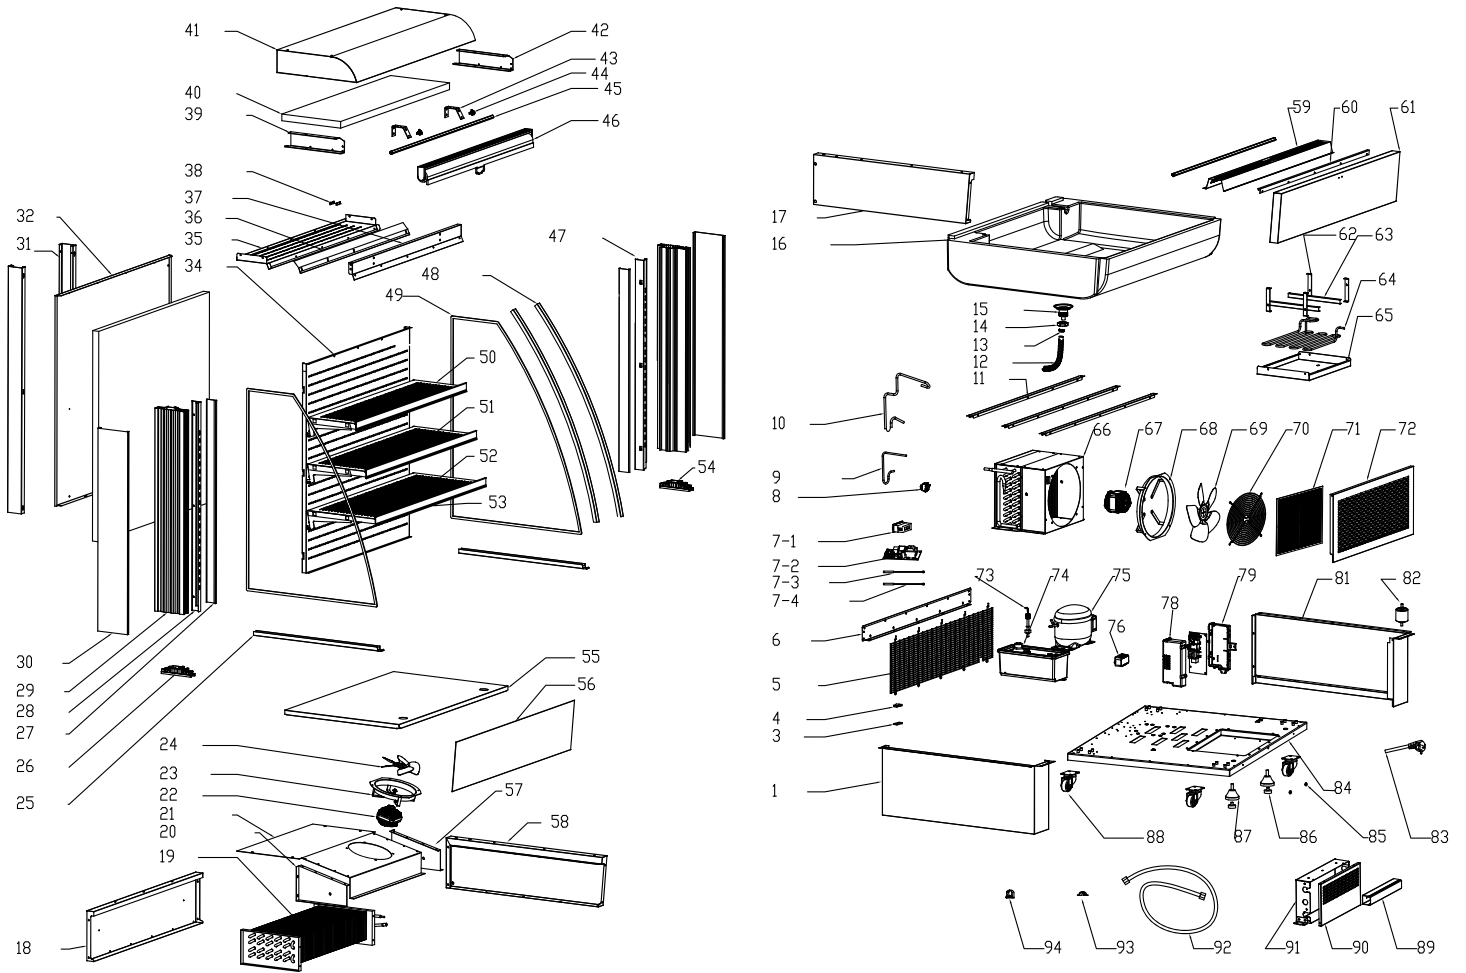

Parts Breakdown

Model RS-CN-0380 40004

Parts Breakdown

Model RS-CN-0380 40004

Item No.	Description	Position	Item No.	Description	Position	Item No.	Description	Position
72324	Left Panel of Base for 40004	1	AD487	Outer Decorated Strip for 40004	30	61239	Bracket of Water Receiver for 40004	62
61246	Wire Clip Holder for 40004	3	AD488	Back Barrier Strip for 40004	31	61237	Platen of Heater for 40004	63
61245	Wire Clip Cover for 40004	4	AD530	Back Cover of Cabinet for 40004	32	AD548	Heater for 40004	64
AD523	Back Cover of Base for 40004	5	AD531	Ventilated Board for 40004	34	AD549	Tray of Heater for 40004	65
AD524	Crossbar of Base for 40004	6	AD532	Ceiling Board of Cabinet for 40004	35	AD550	Condenser for 40004	66
67648	Temperature Display for 40004	7-1	AD533	Air Deflector for 40004	36	AD518	Condenser Fan Motor for 40004	67
60665	Main Circuit Board for 40004	7-2	AD534	Board Ahead Curtain for 40004	37	79365	Fan Guard for 40004	68
60667	Compressor Protect Probe for 40004	7-3	AD494	Air Deflector Joint for 40004	38	79366	Fan Blade for 40004	69
60666	Temperature Probe for 40004	7-4	AD495	Upper Left Rail for 40004	39	79367	Flat Net Cover for 40004	70
71514	Switch for 40004	8	AD535	Top Foam for 40004	40	79368	Air Filter for 40004	71
AD525	Connection Pipe 1 for 40004	9	AD536	Top Cover for 40004	41	AD551	Ventilated Board of Base for 40004	72
AD526	Connection Pipe 2 for 40004	10	AD498	Upper Right Rail for 40004	42	60589	Water Level Detector for 40004	73
AD527	Barrier Strip for 40004	11	AD499	Night Curtain Bracket for 40004	43	60587	Water Receiver for 40004	74
63459	Metal Hose Fitting for 40004	12	AD500	LED Strip Clip for 40004	44	AD521	Compressor for 40004	75
71517	Pipe Clip for 40004	13	AD537	LED Strip for 40004	45	AD552	LED Transformer for 40004	76
71518	Nut for 40004	14	AD538	Night Curtain for 40004	46	61167	Circuit Board Box for 40004	78
71519	Pipe Joint for 40004	15	AD503	Right Support Pillar of Shelf for 40004	47	60594	Cover of Circuit Board Box for 40004	79
AD528	Evaporator Holder for 40004	16	AD504	Decorated Strip for 40004	48	AD522	Right Panel of Base for 40004	81
71520	Left Board of Cabinet for 40004	17	AD505	Side Glass for 40004	49	70106	Dry Filter for 40004	82
AD529	Back Board of Cabinet for 40004	18	AD539	Upper Shelf for 40004	50	79290	Power Cord for 40004	83
61181	Evaporator for 40004	19	AD540	Middle Shelf for 40004	51	AD553	Base Board for 40004	84
71521	Left Board of Evaporator Cover for 40004	20	AD541	Bottom Shelf for 40004	52	79295	Magnet for 40004	85
61182	Evaporator Cover for 40004	21	AD542	Price Tag Holder for 40004	53	79293	Feet Pad for 40004	86
71522	Evaporator Fan Motor for 40004	22	AD510	Cover of Right Pillar for 40004	54	79294	Feet for 40004	87
60932	Flange for 40004	23	AD543	Bottom Board of Cabinet for 40004	55	60561	Rear Wheels for 40004	88
66351	Fan Blade for 40004	24	AD544	Glass Deflector for 40004	56	60590	PVC Trucking for 40004	89
AD482	Bottom Strip of Side Glass for 40004	25	61180	Right Board of Evaporator Cover for 40004	57	67642	Cover of Terminal Box for 40004	90
AD483	Cover of Left Pillar for 40004	26	AD513	Right Board of Cabinet for 40004	58	67643	Terminal Box for 40004	91
AD484	Inner Decorated Strip for 40004	27	AD545	Air Inlet Cover for 40004	59	60668	Drain Pipe for 40004	92
AD485	Left Support Pillar of Shelf for 40004	28	AD546	Barrier Strip of Glass for 40004	60	60669	Pipe Clamp for 40004	93
AD486	Side Pillar of Cabinet for 40004	29	AD547	Front Board of Cabinet for 40004	61	60670	PPR Pipe Clamp for 40004	94