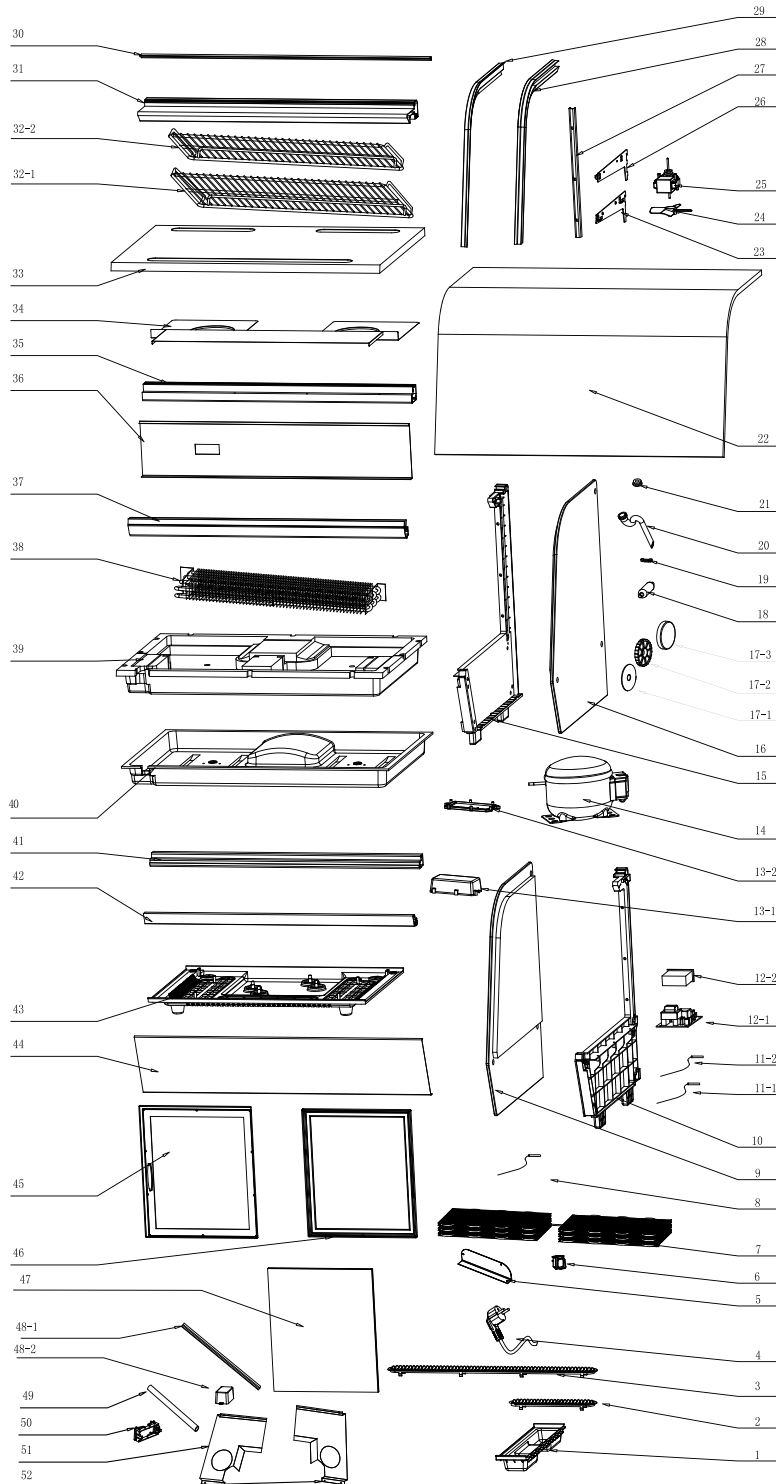

Parts Breakdown

Model RS-CN-0160-4 44630

Parts Breakdown

Model RS-CN-0160-4 44630

Item No.	Description	Position	Item No.	Description	Position	Item No.	Description	Position
30775	Water Tray for 44630	1	79313	Nut Gasket for 44630	17-2	30805	Rear Middle Pillar for 44630	35
30776	Cover for Air Outlet for 44630	2	79312	Nut Decoration for 44630	17-3	AA064	Rear Base Panel for 44630	36
30777	Cover for Air Suction for 44630	3	30624	Dry Filter for 44630	18	30807	Front Middle Pillar for 44630	37
AA062	Power Cord for 44630	4	30617	Wire Board for 44630	19	30808	Evaporator for 44630	38
68510	Fixed Board of PCB Box for 44630	5	30744	Water Pipe for 44630	20	30809	Foam Base of Evaporator for 44630	39
71514	Switch for 44630	6	30613	Motor Fixed Ring for 44630	21	30810	Plastic Base for Pillar for 44630	40
AA063	Condensator for 44630	7	30791	Front Curved Glass for 44630	22	68517	Rear Bottom Pillar for 44630	41
60581	High Temperature Probe for 44630	8	67313	Bottom Shelf Bracket Left for 44630	23	68516	Front Bottom Pillar for 44630	42
AA048	Left Glass for 44630	9	30793	Fan Blade for 44630	24	AA058	Bottom Base of Compressor for 44630	43
30736	Left Panel for 44630	10	AA055	Motor Fan for 44630	25	AA065	Front Frame for 44630	44
68332	Temperature Sensor for 44630	11-1	67314	Bottom Shelf Bracket Right for 44630	26	30816	Inner Door Frame for 44630	45
60666	Temperature Probe for 44630	11-2	30751	Pillar for Bracket for 44630	27	30815	Outer Door Frame for 44630	46
AA052	Main Circuit Board for 44630	12-1	30797	Left Seal for 44630	28	30817	Door Glass for 44630	47
AA053	Digital Controller for 44630	12-2	30798	Right Seal for 44630	29	AA066	LED Light for 44630	48-1
AA050	Control Box for 44630	13-1	30799	Decorative Board for 44630	30	68356	Driver for 44630	48-2
AA051	Control Box Cover for 44630	13-2	30800	Top Panel for 44630	31	30742	Accumulator for 44630	49
60534	Compressor for 44630	14	71684	Chrome Shelf 2 for 44630	32-1	60125	Digital Controller Holder for 44630	50
30739	Right Panel for 44630	15	71683	Chrome Shelf 1 for 44630	32-2	AA067	Left Condensator Cushion for 44630	51
AA054	Right Glass for 44630	16	30803	Vent Tray for 44630	33	AA061	Right Condenser Cushion for 44630	52
79314	Decoration Nut Gasket for 44630	17-1	68524	Evaporator Protect Board for 44630	34			