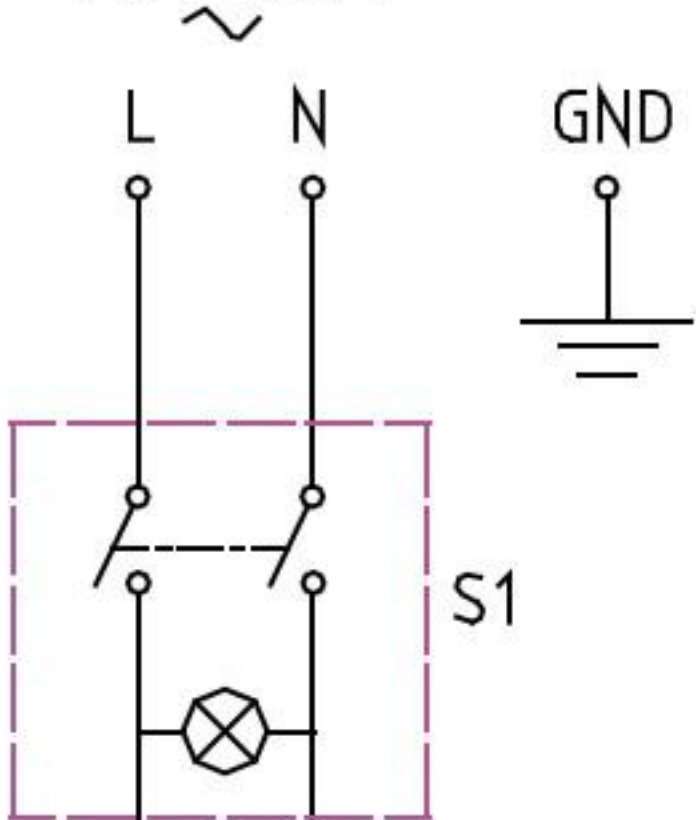

120V 60HZ

LEGEND	DESCRIPTION
S1	ON/OFF ILLUMINATED SWITCH
M1/M2	CIRCULATION FAN
L1/L2	LIGHT
M3/M4	CONDENSOR FAN MOTOR
SR	COMPRESSOR RELAY
FA	OVERLOAD PROTECTION
TR1	TEMPERATURE SENSOR
TR2	DEFROST SENSOR
PJEZS	TEMPERATURE CONTROL
S2	LIGHT SWITCH
C	CAPACITOR COMPRESSOR
M5	1/5 HP COMPRESSOR MODEL 40842,40852
M5	1/4 HP COMPRESSOR MODEL 40843,40844,40853,40854,40862
M5	3/8 HP COMPRESSOR MODEL 40863,40864