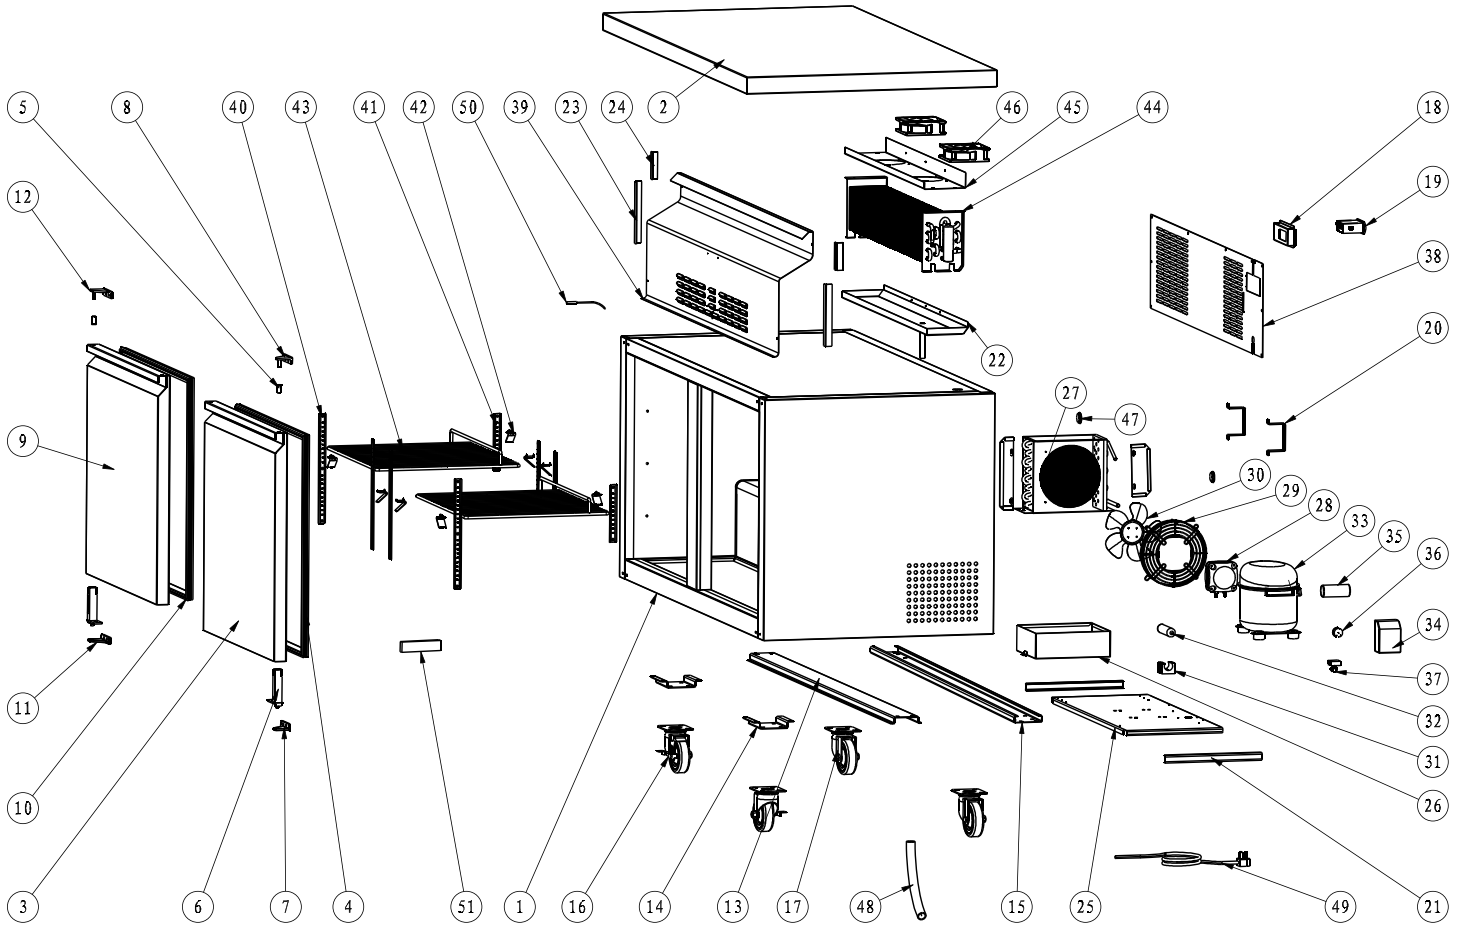

Parts Breakdown

Model RE-CN-0011E-HC 59056

Parts Breakdown

Model RE-CN-0011E-HC 59056

Item No.	Description	Position	Item No.	Description	Position	Item No.	Description	Position
AI387	Cabinet for 59056	1	AB320	Thermostat Installation Board for 59056	18	AI392	Compressor Starting Components for 59056	34 - 37
AF744	Top Board for 59056	2	AI375	Thermostat for 59056	19	AI393	Back Grill for 59056	38
AI388	Right Door for 59056	3	AF080	Stand Off Bracket for 59056	20	AI394	Evaporator Cover for 59056	39
AB197	Gasket for 59056	4, 10	AF085	Compressor Unit Track for 59056	21	AF090	K Strip-3 Holes for 59056	40
AA388	Axis Cover for 59056	5	AF749	Inner Drain Pan for 59056	22	AF089	K Strip-2 Holes for 59056	41
AA955	Left/Right Spring Hinge for 59056	6	AF738	Evaporator Cover Sticker for 59056	23	26884	K Clip for 59056	42
AA360	Bottom Left Hinge for 59056	7	AF739	Evaporator Cover Sticker for 59056	24	AB220	Shelf for 59056	43
AF070	Upper Right Hinge for 59056	8	AF106	Compressor Unit Installation Board for 59056	25	AI371	Evaporator for 59056	44
AI389	Left Door for 59056	9	AA874	Outer Drain Pan for 59056	26	AF752	Fan Motor Installation Board for 59056	45
61468	Left Bottom Hinge for 59056	11	AB213	Condenser for 59056	27	AA128	Condenser Fan Motor for 59056	46
AB200	Upper Left Hinge for 59056	12	AI390	Condenser Fan Motor for 59056	28	AB169	Foaming Hole Cover for 59056	47
AF747	Castor Support B for 59056	13	AA207	Condenser Fan Motor Cover for 59056	29	AA133	Drain Hose for 59056	48
AF734	Castor Support C for 59056	14	AI391	Blade of Condenser Fan Motor for 59056	30	AA135	Power Cord for 59056	49
AF748	Castor Support A for 59056	15	AB595	Filter Fixer for 59056	31	AA379	Temperature Probe for 59056	50
26246	Caster with Brake for 59056	16	AB594	Filter for 59056	32	AA596	Thermometer for 59056	51
26247	Caster without Brake for 59056	17	AI386	Compressor for 59056	33			