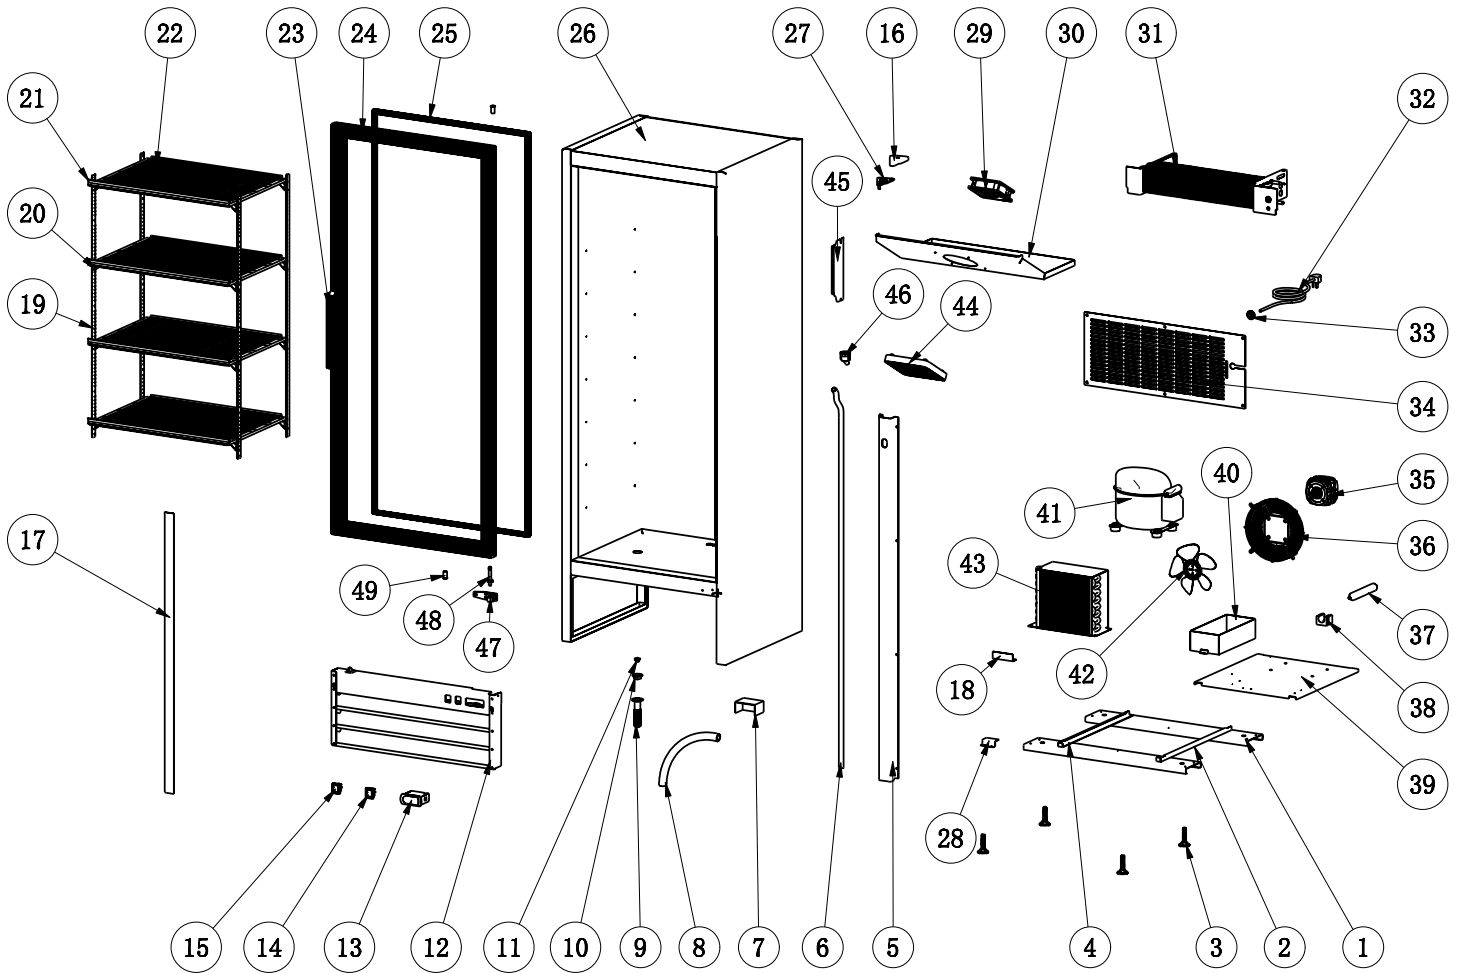

Parts Breakdown

Model RE-CN-0009-HC 50033

Parts Breakdown

Model RE-CN-0009-HC 50033

Item No.	Description	Position	Item No.	Description	Position	Item No.	Description	Position
AE895	Castor Supporter for 50033	1	AB974	Handle for Installation Board for 50033	18	AA705	Condenser Fan Motor for 50033	35
AE896	Right Track for Installation Board for 50033	2	AE900	K Strip for 50033	19	AA207	Condenser Fan Motor Cover for 50033	36
AA185	Leveling Feet for 50033	3	26884	K Clip for 50033	20	AB594	Filter for 50033	37
AE897	Left Track for Installation Board for 50033	4	AA693	Shelf Tag for 50033	21	AB595	Filter Fixer for 50033	38
AE898	Back Plate for 50033	5	AA694	Shelf for 50033	22	AE904	Compressor Unit Installation Board for 50033	39
AA528	Drain Hose for 50033	6	AA695	Glass Door Handle for 50033	23	AE905	Outer Drain Pan for 50033	40
AA214	Thermostat Water Proof Cover for 50033	7	AA696	Glass Door for 50033	24	AE906	Compressor for 50033	41
AA216	Drain Tube for 50033	8	AA697	Glass Door Gasket for 50033	25	AA208	Condenser Fan Blade for 50033	42
AA686	Plastic Drain Pipe with Fixer for 50033	9, 10	AA699	Upper Right Hinge Holder for 50033	27	AA709	Condenser for 50033	43
AA687	Drain Pipe Cover for 50033	11	AB973	Limited Block for Installation Board for 50033	28	AA710	Evaporator Fan Motor Cover for 50033	44
AE899	Front Grille for 50033	12	AE901	Evaporator Fan Motor for 50033	29	AA711	LED Power Supply for 50033	45
AB109	Thermostat for 50033	13	AE902	Evaporator Cover for 50033	30	AA712	Inner Drain Tube Connector for 50033	46
AA362	LED Light Switch for 50033	14	AA702	Evaporator for 50033	31	AA713	Bottom Right Hinge Holder for 50033	47
AA124	Power Switch for 50033	15	AA135	Power Cord for 50033	32	AA714	Hinge Axis for 50033	48
AA689	Upper Hinge Cover for 50033	16	AA703	Power Cord Cover for 50033	33	AA715	Axis Cover for 50033	49
AA690	LED Light for 50033	17	AE903	Back Grill for 50033	34			