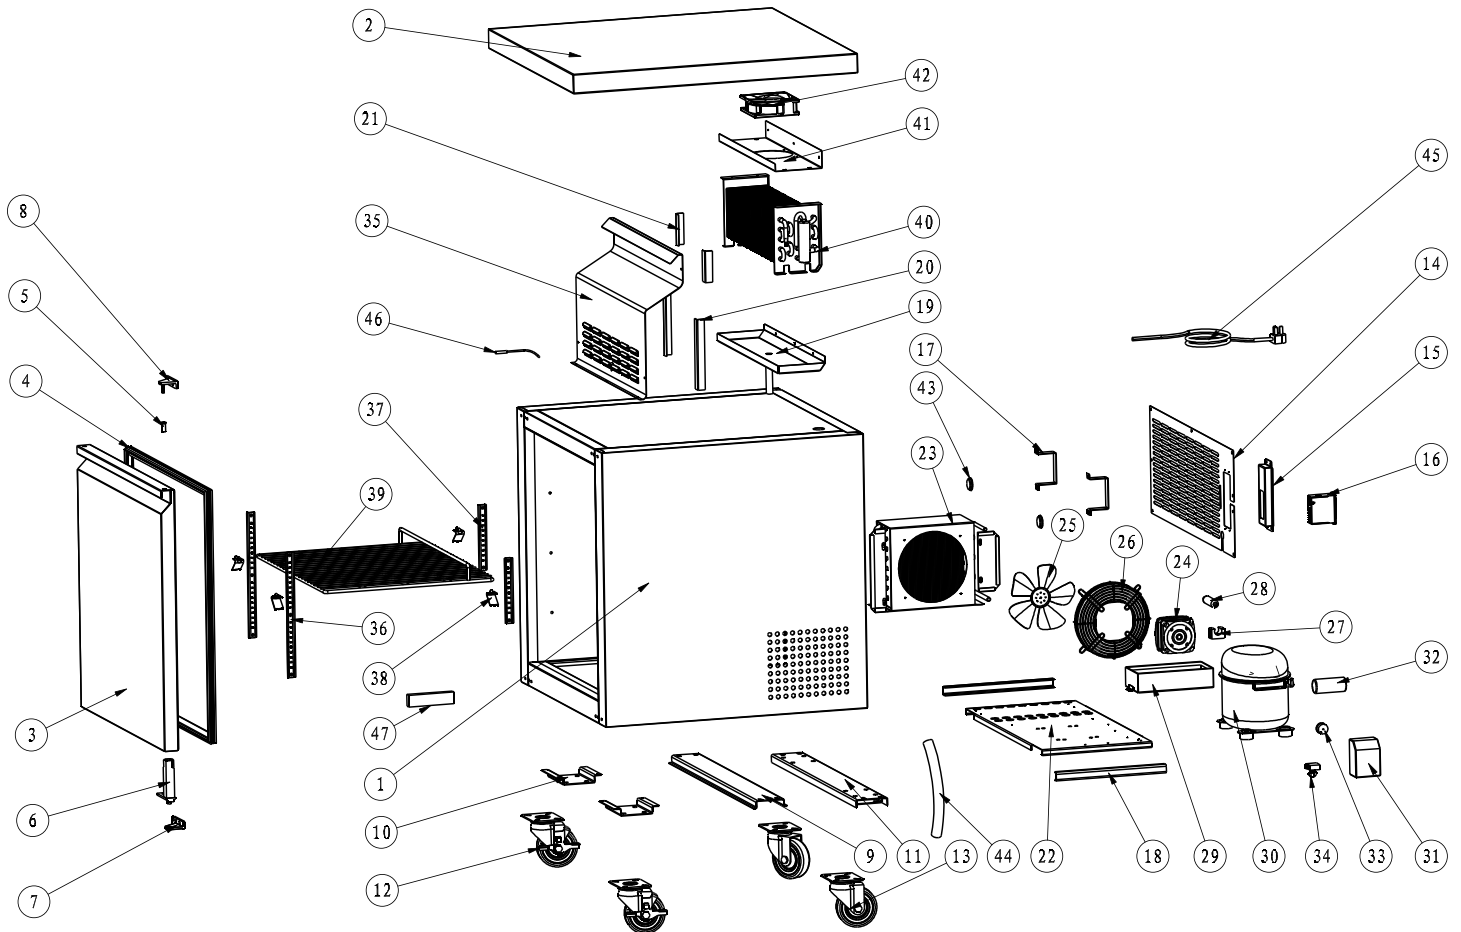

# Parts Breakdown

Model RE-CN-0006-HC 50054

# Parts Breakdown

## Model RE-CN-0006-HC 50054

Item No.	Description	Position	Item No.	Description	Position	Item No.	Description	Position
AF730	Cabinet for 50054	1	AB109	Thermostat for 50054	16	AF741	Evaporator Cover for 50054	35
AF731	Top Board for 50054	2	AF080	Stand Off Bracket for 50054	17	AF090	K Strip-3 Holes for 50054	36
AF732	Door for 50054	3	AF085	Compressor Unit Track for 50054	18	AF089	K Strip-2 Holes for 50054	37
AB146	Gasket for 50054	4	AF737	Inner Drain Pan for 50054	19	26884	K Clip for 50054	38
AA388	Axis Cover for 50054	5	AF738	Evaporator Cover Sticker for 50054	20	AB166	Shelf for 50054	39
AA955	Left/Right Spring Hinge for 50054	6	AF739	Evaporator Cover Sticker for 50054	21	AB167	Evaporator for 50054	40
AA360	Bottom Left Hinge for 50054	7	AF086	Compressor Unit Installation Board for 50054	22	AF742	Fan Motor Installation Board for 50054	41
AF070	Upper Right Hinge for 50054	8	AB159	Condenser for 50054	23	AE901	Evaporator Fan Motor for 50054	42
AF733	Castor Support B for 50054	9	AF030	Evaporator Fan Motor for 50054	24	AB169	Foaming Hole Cover for 50054	43
AF734	Castor Support C for 50054	10	AA208	Condenser Fan Blade for 50054	25	AA133	Drain Hose for 50054	44
AF735	Castor Support A for 50054	11	AA207	Condenser Fan Motor Cover for 50054	26	AA135	Power Cord for 50054	45
26246	Caster with Brake for 50054	12	AB595	Filter Fixer for 50054	27	AA379	Temperature Probe for 50054	46
26247	Caster without Brake for 50054	13	AB594	Filter for 50054	28	AA596	Thermometer for 50054	47
AF736	Back Grill for 50054	14	AF087	Outer Drain Pan for 50054	29			
AB320	Thermostat Installation Board for 50054	15	AF740	Compressor for 50054	30			