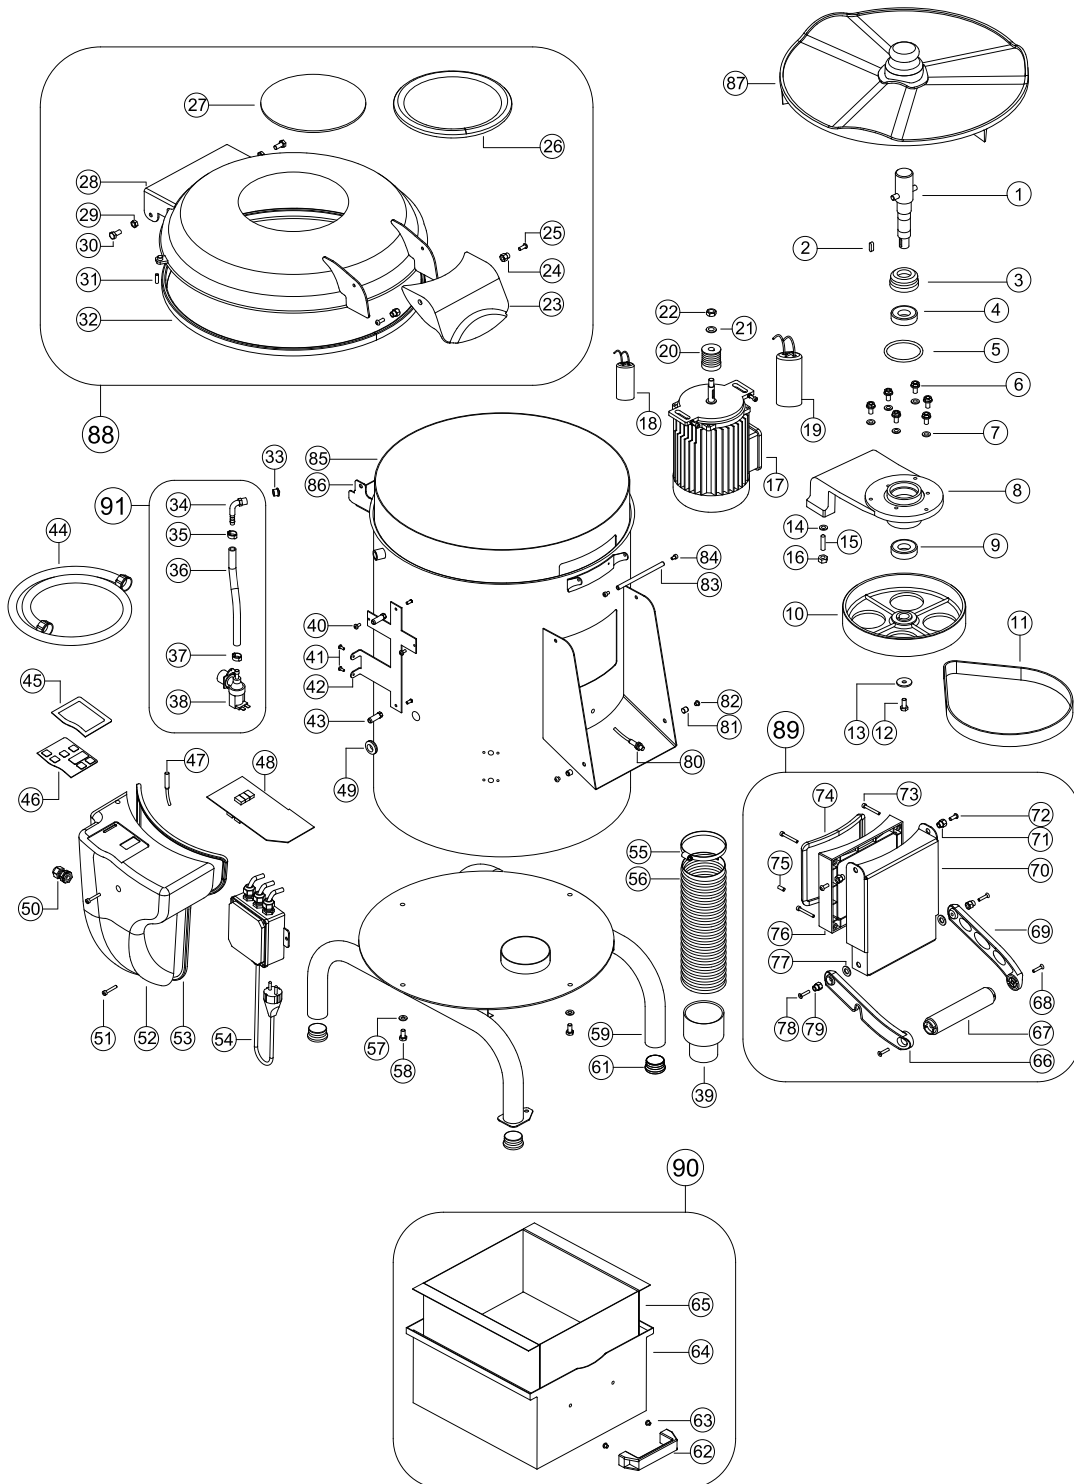

Parts Breakdown

Model PP-IT-0030 47055

Parts Breakdown

Model PP-IT-0030 47055

Item No.	Description	Position	Item No.	Description	Position	Item No.	Description	Position
AH497	Rotation Pin for 47055	1	64661	Magnet 6x15 Door for 47055	31	64651	Drawer Handle for 47055	62
AH498	Key 6x6x20 for 47055	2	AH510	Cover Gasket for 47055	32	64624	Screw 6x8 Inox T.E. (2 pcs.) for 47055	63
AH499	Mechanical Seal D.28 for 47055	3	64628	Nozzle of Water for 47055	33	AH518	Drawer for 47055	64
15434	Bearing 6205 2RS for 47055	4	64629	Resca for Water Jet Nozzle for 47055	34	AH519	Slag Filter for 47055	65
64603	Ring OR 6225 for 47055	5	64630	Strap 13/15 for 47055	35	64654	Left Arm Handle for 47055	66
64604	M8x16 Flanged Screw (6 pcs.) for 47055	6	64631	Water Tube 8x22 for 47055	36	AH520	Door Handle for 47055	67
64605	Flange Seal Gasket (6 pcs.) for 47055	7	64632	Strap 15/18 for 47055	37	64657	M6x25 Stainless Steel Screw Head (2 pcs.) for 47055	68
AH500	Aluminum Motor Flange for 47055	8	64633	Solenoid Valve for 47055	38	64658	Right Arm Handle for 47055	69
15434	Bearing 6205 2RS for 47055	9	64634	80/50 Discharge Reduction for 47055	39	AH521	Front Door in Stainless Steel for 47055	70
AH501	Aluminum Driven Pulley for 47055	10	AH511	Screw M4x10 Cross Head (2 pcs.) for 47055	40	64620	Special Stainless Nut M6 (2 pcs.) for 47055	71
AH502	Belt for 47055	11	70206	Tapping Screw 4.6x10 (2 pcs.) for 47055	41	64621	Stainless Steel Screw M6x14 (2 pcs.) for 47055	72
15440	Screw 8x25 for 47055	12	64673	Electrical Panel Bracket for 47055	42	AH522	M5x40 Allen Head Screw (4 pcs.) for 47055	73
15364	Washer 8x32x2 for 47055	13	AH512	Electric Board Bush (2 pcs.) for 47055	43	AH523	Door Gasket for 47055	74
70181	Washer 8x16x1.5 (4 pcs.) for 47055	14	64635	Water Load Tube for 47055	44	64661	Magnet 6x15 Door for 47055	75
64609	Stainless Grain M8x35 (2 pcs.) for 47055	15	64636	Keyboard Cover for 47055	45	AH524	Front Door Plastic for 47055	76
64611	Nut M8 (2 pcs.) for 47055	16	64637	Digital Keypad for 47055	46	AH525	Stainless Steel Washer 10x20x2 (2 pcs.) for 47055	77
AH503	Complete Motor V.230 / 50Hz for 47055	17	64638	Micro Magnetic Cover for 47055	47	64657	M6x25 Stainless Steel Screw Head (2 pcs.) for 47055	78
AH504	30 uF Capacitor (x V.230) for 47055	18	64639	Electronic Control Board for 47055	48	64620	Special Stainless Nut M6 (2 pcs.) for 47055	79
AH505	Disjuncer for 47055	19	64640	Rubber Handle 20mm for 47055	49	64663	Micro Magnetic Door for 47055	80
AH506	Drive Pulley D.38 for 47055	20	64641	Cable Gland PG13.5 for 47055	50	64664	Stainless Steel Bush (2 pcs.) for 47055	81
64617	Washer 10x20x2 for 47055	21	15372	Screw 5x25 (N°4PZ) for 47055	51	64665	Screw 6x8 Inox Button (2 pcs.) for 47055	82
64618	Nut M10 for 47055	22	AH513	Electric Box for 47055	52	64666	Cover Handle Bar for 47055	83
64619	Upper Cover Handle for 47055	23	AH514	Electric Box Gasket for 47055	53	64667	Screw 5x8 Inox (2 pcs.) for 47055	84
64620	Special Stainless Nut M6 (2 pcs.) for 47055	24	AH515	B.T. Power Board V.230 / 50-60Hz for 47055	54	AH526	Abrasive Cloth for 47055	85
64621	Stainless Steel Screw M6x14 (2 pcs.) for 47055	25	64645	Cable Tie 80/100 for 47055	55	AH527	Stainless Steel Hull for 47055	86
AH507	Gasket x Porthole for 47055	26	AH516	Exhaust Pipe D.80 for 47055	56	AH528	Aluminum Plate for 47055	87
AH508	Porthole in PLX for 47055	27	64647	8x16x1.5 Inox Washer (4 pcs.) for 47055	57	AH529	Cover with Porthole Complete with Handle, Gasket, Magnet and Screws for 47055	88
AH509	Stainless Steel Cover with Hole without PLX for 47055	28	64648	Screw 8x18 Inox (4 pcs.) for 47055	58	AH530	Door Complete with Handles, Gasket, Screws and Magnet for 47055	89
70208	Self-Locking Nut M8 (4 pcs.) for 47055	29	AH517	Bottom with Standard Legs for 47055	59	AH531	Drawer Complete with Handle and Scrap Filter for 47055	90
64604	M8x16 Flanged Screw (6 pcs.) for 47055	30	64650	Foot (4 pcs.) for 47055	61	64677	Electrovalve Kit Complete for 47055	91