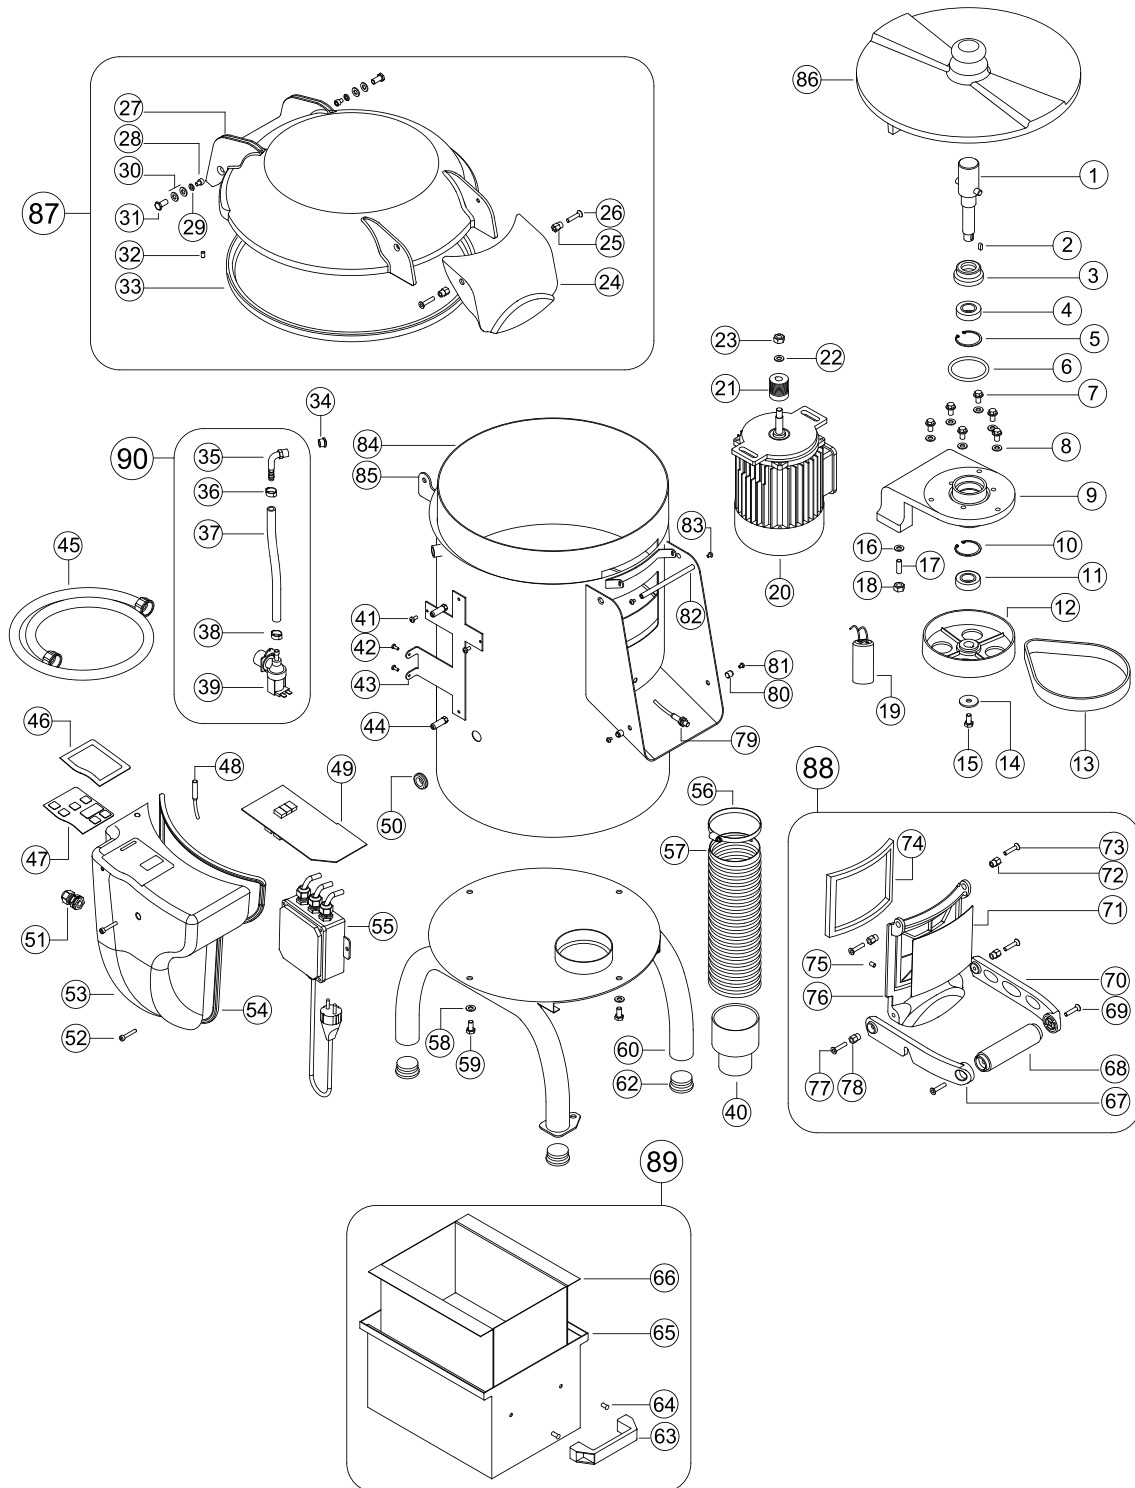

Parts Breakdown

Model PP-IT-0010 44184

Parts Breakdown

Model PP-IT-0010 44184

Item No.	Description	Position	Item No.	Description	Position	Item No.	Description	Position
64598	Pin for 44184	1	64625	Inox Screw Cover (2 pcs.) for 44184	31	64650	Foot (4 pcs.) for 44184	62
64599	5x5x15 Key for 44184	2	64626	Magnet 6x20 Cover for 44184	32	64651	Drawer Handle for 44184	63
64600	Mechanical Seal D.25 for 44184	3	64627	Cover Gasket for 44184	33	64624	Screw 6x8 Inox T.E. (2 pcs.) for 44184	64
64601	Bearing 6004 2RS for 44184	4	64628	Nozzle of Water for 44184	34	64652	Waste Drawer for 44184	65
64602	Seeger from 42 for 44184	5	64629	Resca for Water Jet Nozzle for 44184	35	64653	Waste Filter for 44184	66
64603	Ring OR 6225 for 44184	6	64630	Strap 13/15 for 44184	36	64654	Left Arm Handle for 44184	67
64604	M8x16 Flanged Screw (6 pcs.) for 44184	7	64631	Water Tube 8x22 for 44184	37	64656	Handle Grip for 44184	68
64605	Flange Seal Gasket (6 pcs.) for 44184	8	64632	Strap 15/18 for 44184	38	64657	M6x25 Stainless Steel Screw Head (2 pcs.) for 44184	69
64606	Motor Flange for 44184	9	64633	Solenoid Valve for 44184	39	64658	Right Arm Handle for 44184	70
64602	Seeger from 42 for 44184	10	64634	80/50 Discharge Reduction for 44184	40	64659	Door Sticker for 44184	71
64601	Bearing 6004 2RS for 44184	11	AH511	Screw M4x10 Cross Head (2 pcs.) for 44184	41	64620	Special Stainless Nut M6 (2 pcs.) for 44184	72
64607	Conduit Pulley for 44184	12	70206	Tapping Screw 4.6x10 (2 pcs.) for 44184	42	64621	Stainless Steel Screw M6x14 (2 pcs.) for 44184	73
64608	Belt J12 for 44184	13	64673	Electrical Panel Bracket for 44184	43	64660	Door Gasket for 44184	74
15364	Washer 8x32x2 for 44184	14	AH512	Electric Board Bush (2 pcs.) for 44184	44	64661	Magnet 6x15 Door for 44184	75
15440	Screw 8x25 for 44184	15	64635	Water Load Tube for 44184	45	64662	Door for 44184	76
70181	Washer 8x16x1.5 (4 pcs.) for 44184	16	64636	Keyboard Cover for 44184	46	64657	M6x25 Stainless Steel Screw Head (2 pcs.) for 44184	77
64610	Stainless Grain M8x40 (2 pcs.) for 44184	17	64637	Digital Keypad for 44184	47	64620	Special Stainless Nut M6 (2 pcs.) for 44184	78
64611	Nut M8 (2 pcs.) for 44184	18	64638	Micro Magnetic Cover for 44184	48	64663	Micro Magnetic Door for 44184	79
64612	20 uF Capacitor for 44184	19	64639	Electronic Control Board for 44184	49	64664	Stainless Steel Bush (2 pcs.) for 44184	80
64614	Complete Motor V.110/60Hz for 44184	20	64640	Rubber Handle 20mm for 44184	50	64665	Screw 6x8 Inox Button (2 pcs.) for 44184	81
64616	Motor Pulley for 44184	21	64641	Cable Gland PG13.5 for 44184	51	64666	Cover Handle Bar for 44184	82
64617	Washer 10x20x2 for 44184	22	15372	Screw 5x25 (N°4PZ) for 44184	52	64667	Screw 5x8 Inox (2 pcs.) for 44184	83
64618	Nut M10 for 44184	23	64642	Electric Box for 44184	53	64670	Abrasive Canvas for 44184	84
64619	Upper Cover Handle for 44184	24	64643	Electric Box Gasket for 44184	54	64668	Stainless Steel for 44184	85
64620	Special Stainless Nut M6 (2 pcs.) for 44184	25	64644	Power Board B.T. V.110/60Hz for 44184	55	64672	Pelapated Abrasive Plate for 44184	86
64621	Stainless Steel Screw M6x14 (2 pcs.) for 44184	26	64645	Cable Tie 80/100 for 44184	56	64674	Transparent Cover Complete for 44184	87
64622	Transparent Cover (Seal Included) for 44184	27	64646	80mm Exhaust Pipe for 44184	57	64676	Complete Door with Handles, Gasket, Screws and Magnet for 44184	88
AI406	Screw M6x8, Allen Head (2 pcs.) for 44184	28	64647	8x16x1.5 Inox Washer (4 pcs.) for 44184	58	64678	Drawer Complete with Handle for 44184	89
AI407	Stainless Steel Washer 6x12x1.5 (2 pcs.) for 44184	29	64648	Screw 8x18 Inox (4 pcs.) for 44184	59	64677	Electrovalve Kit Complete for 44184	90
AI408	Plastic Washer 8x16x1.6 (4 pcs.) for 44184	30	64649	Bottom C / Gambe Inox for 44184	60			