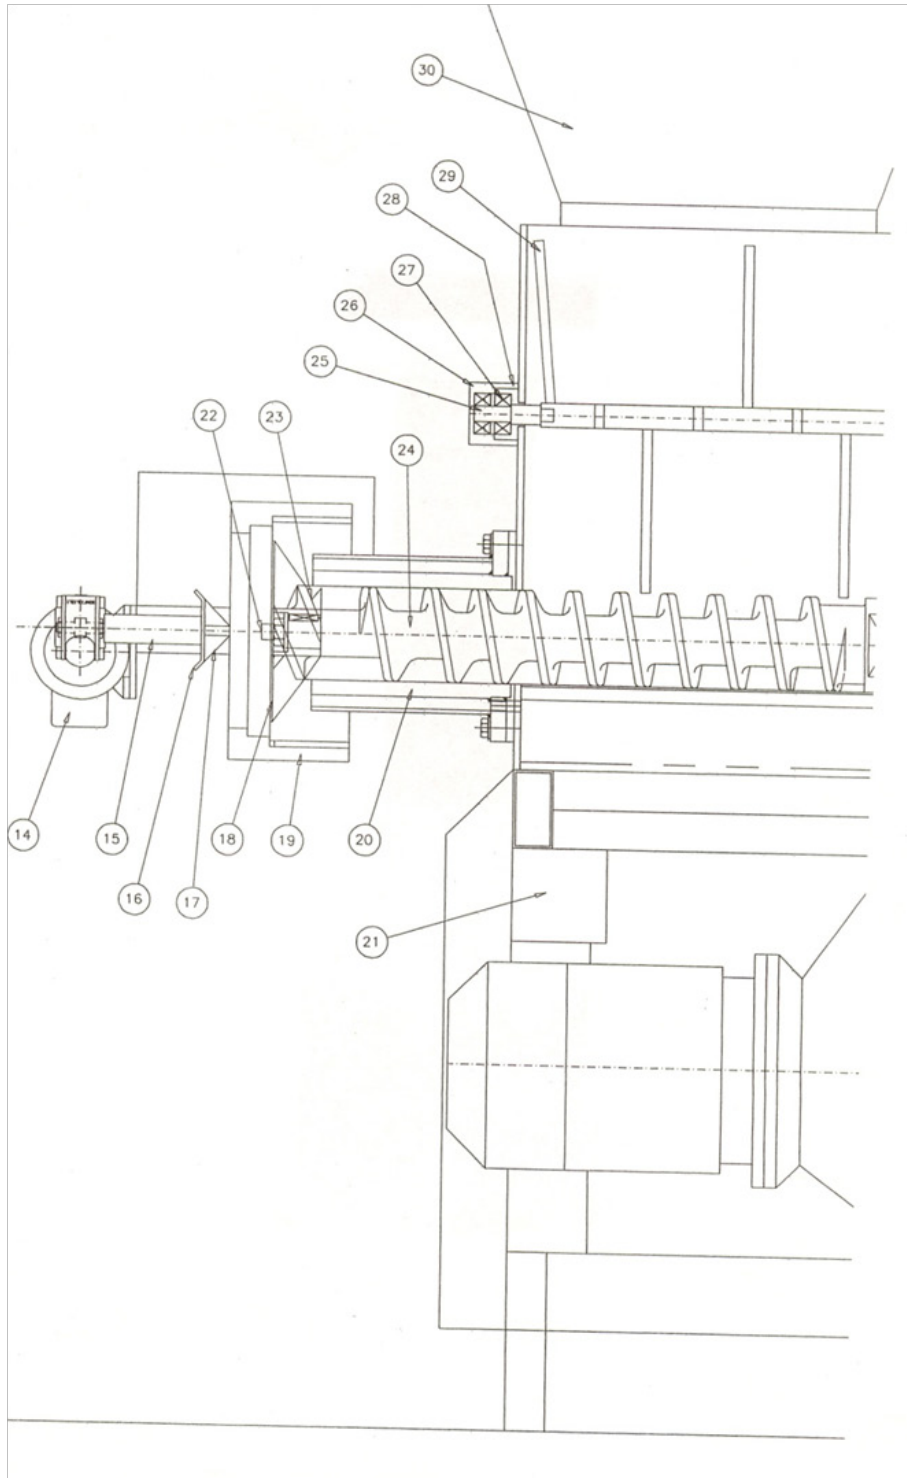

Parts Breakdown

Model PM-IT-0080 13286

Parts Breakdown

Model **PM-IT-0080** 13286

Parts Breakdown

Model **PM-IT-0080** 13286

Parts Breakdown

Model PM-IT-0080 13286

Item No.	Description	Position	Item No.	Description	Position	Item No.	Description	Position
62520	Mixer Motor for 13286	1	62538	Ring for 13286	19	62556	Distance for 13286	37
62521	Motor Pulley for 13286	2	62539	Cylinder for 13286	20	62557	Bearing for 13286	38
62522	Motor Support for 13286	3	62540	Fan for 13286	21	62558	Red Cover for 13286	39
62523	Belt for 13286	4	62541	Central Steering Wheel for 13286	22	62559	Pin for 13286	40
62524	Tightener for 13286	5	62542	Front Mixer for 13286	23	62560	Lower Support for 13286	41
62525	Motor Screw for 13286	6	62543	Compression Screw for 13286	24	62561	Sealing Ring for 13286	42
62526	Pinion for 13286	7	62544	Mobile Tree Mixer for 13286	25	62562	Distance for 13286	43
62527	Pinion Duct for 13286	8	62545	Mobile Mixer Support for 13286	26	62563	Distance for 13286	44
62528	Chain for 13286	9	62546	Bearing for 13286	27	62564	Wheel for 13286	45
62529	Idler Chain for 13286	10	62547	Fixed Mixer Support for 13286	28	62565	Fixed Motor Knife for 13286	46
62530	Oil Tank for 13286	11	62548	Mixer for 13286	29	62566	Mobile Support for 13286	47
62531	Cam for 13286	12	62549	Hopper for 13286	30	62567	Base Motor Knife for 13286	48
62532	Micro Switch for 13286	13	62550	Superior Support for 13286	31	62568	Knife Protection for 13286	49
62533	Cutting Motor for 13286	14	62551	Tree for 13286	32	62569	Electrical Frame for 13286	50
62534	Tri-Blade for 13286	15	62552	Bearing for 13286	33	62570	Filter for 13286	51
62535	Light Support for 13286	16	62553	Mixer Reducer for 13286	34	62571	Electric Valve for 13286	52
62536	Long for 13286	17	62554	Conducted Pulley for 13286	35			
62537	Filter for 13286	18	62555	Lower Tree for 13286	36			