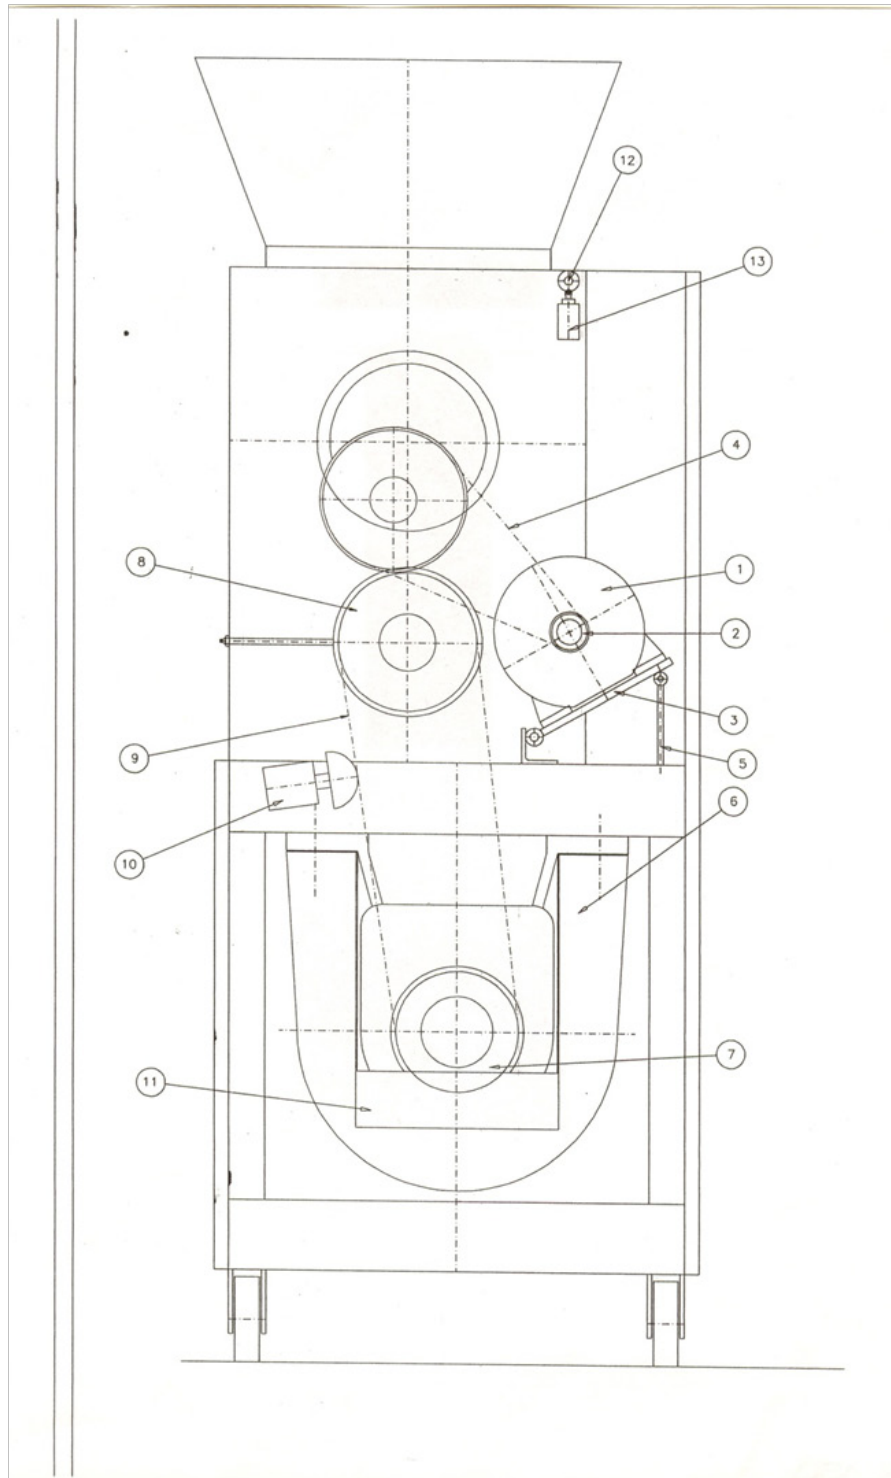

Parts Breakdown

Model PM-IT-0080 13286

Parts Breakdown

Model **PM-IT-0080** 13286

Parts Breakdown

Model **PM-IT-0080** 13286

Parts Breakdown

Model PM-IT-0080 13286

Item No.	Description	Position	Item No.	Description	Position	Item No.	Description	Position
62520	Mixer Motor for 13286	1	62538	Ring for 13286	19	62556	Distance for 13286	37
62521	Motor Pulley for 13286	2	62539	Cylinder for 13286	20	62557	Bearing for 13286	38
62522	Motor Support for 13286	3	62540	Fan for 13286	21	62558	Red Cover for 13286	39
62523	Belt for 13286	4	62541	Central Steering Wheel for 13286	22	62559	Pin for 13286	40
62524	Tightener for 13286	5	62542	Front Mixer for 13286	23	62560	Lower Support for 13286	41
62525	Motor Screw for 13286	6	62543	Compression Screw for 13286	24	62561	Sealing Ring for 13286	42
62526	Pinion for 13286	7	62544	Mobile Tree Mixer for 13286	25	62562	Distance for 13286	43
62527	Pinion Duct for 13286	8	62545	Mobile Mixer Support for 13286	26	62563	Distance for 13286	44
62528	Chain for 13286	9	62546	Bearing for 13286	27	62564	Wheel for 13286	45
62529	Idler Chain for 13286	10	62547	Fixed Mixer Support for 13286	28	62565	Fixed Motor Knife for 13286	46
62530	Oil Tank for 13286	11	62548	Mixer for 13286	29	62566	Mobile Support for 13286	47
62531	Cam for 13286	12	62549	Hopper for 13286	30	62567	Base Motor Knife for 13286	48
62532	Micro Switch for 13286	13	62550	Superior Support for 13286	31	62568	Knife Protection for 13286	49
62533	Cutting Motor for 13286	14	62551	Tree for 13286	32	62569	Electrical Frame for 13286	50
62534	Tri-Blade for 13286	15	62552	Bearing for 13286	33	62570	Filter for 13286	51
62535	Light Support for 13286	16	62553	Mixer Reducer for 13286	34	62571	Electric Valve for 13286	52
62536	Long for 13286	17	62554	Conducted Pulley for 13286	35			
62537	Filter for 13286	18	62555	Lower Tree for 13286	36			