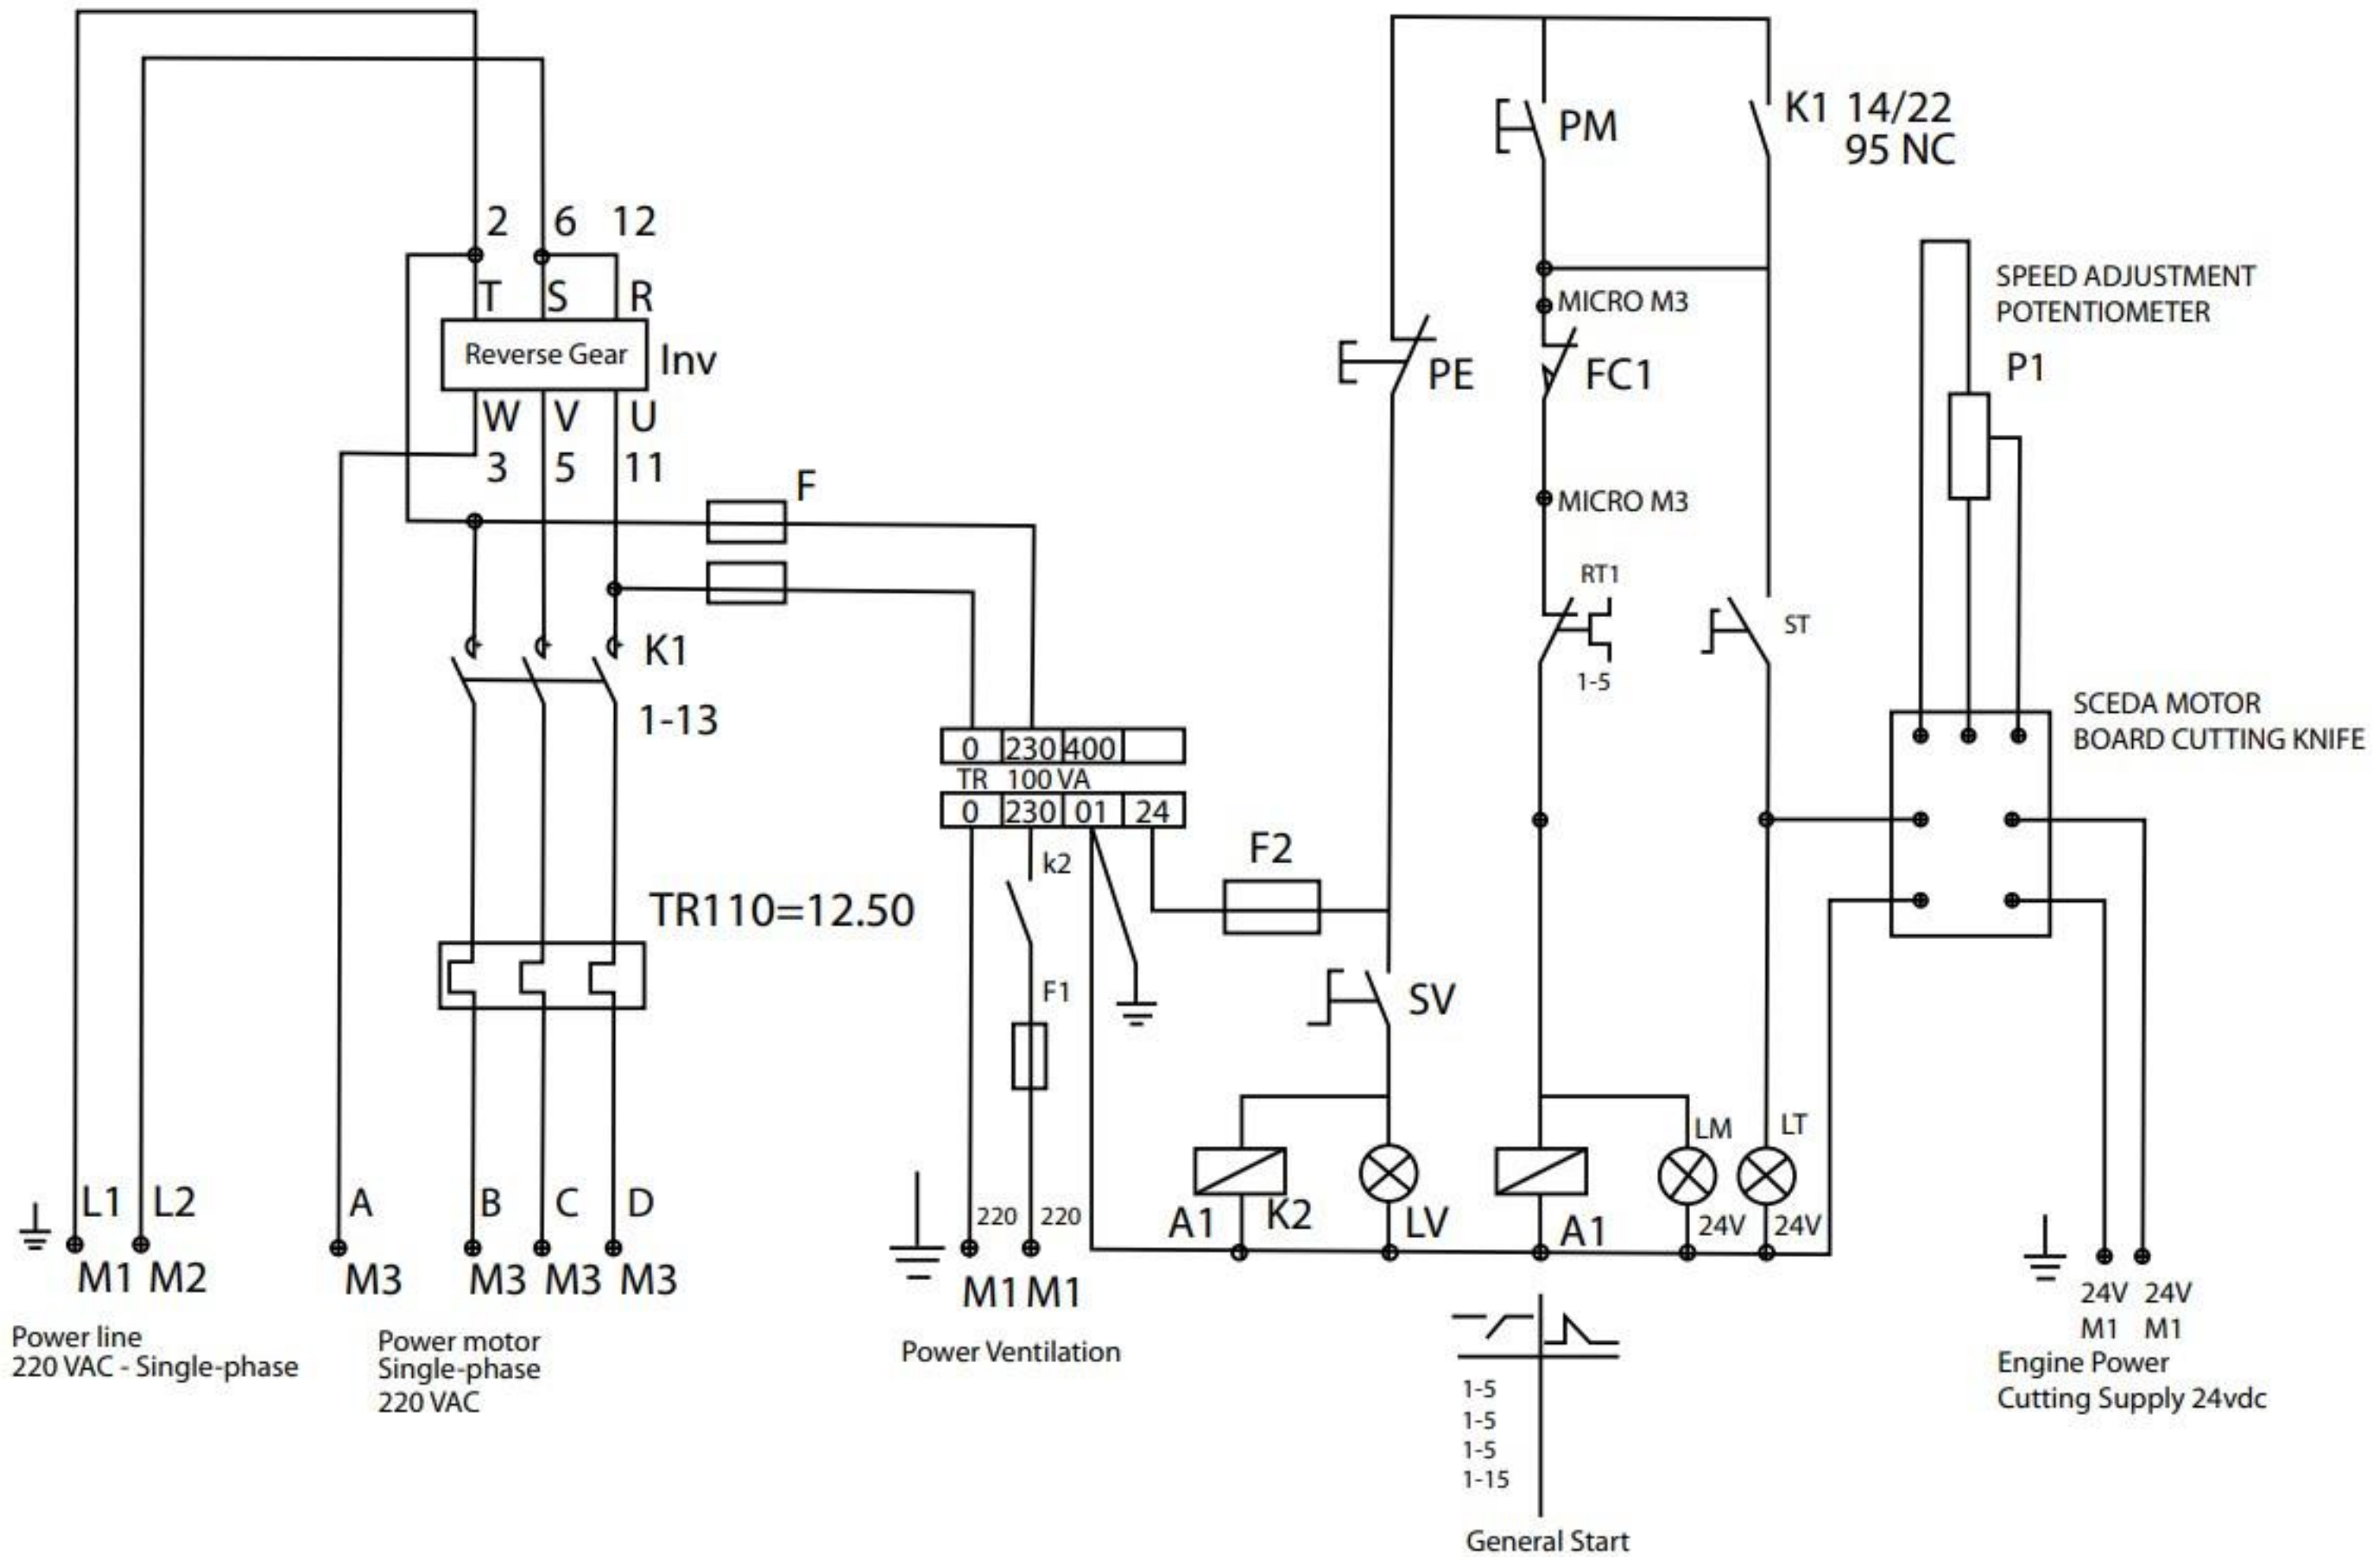

Line Supply
220 VAC Single Phase

Power Motor
Single Phase 220 VAC

Power Ventilation

Engine Power Cutting 24vdc

Power line
120 VAC - Single-phase

Power Ventilation

24V 24V
M1 M1
Engine Power
Cutting Supply 24vdc