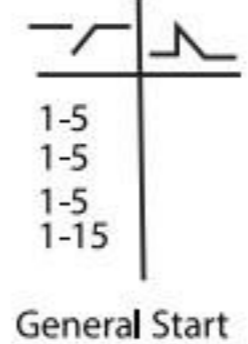

Line Supply
220 VAC Single Phase

Power Motor
Single Phase 220 VAC

Power Ventilation

Engine Power Cutting 24vdc

Power line
120 VAC - Single-phase

Power Ventilation

24V 24V
M1 M1
Engine Power
Cutting Supply 24vdc