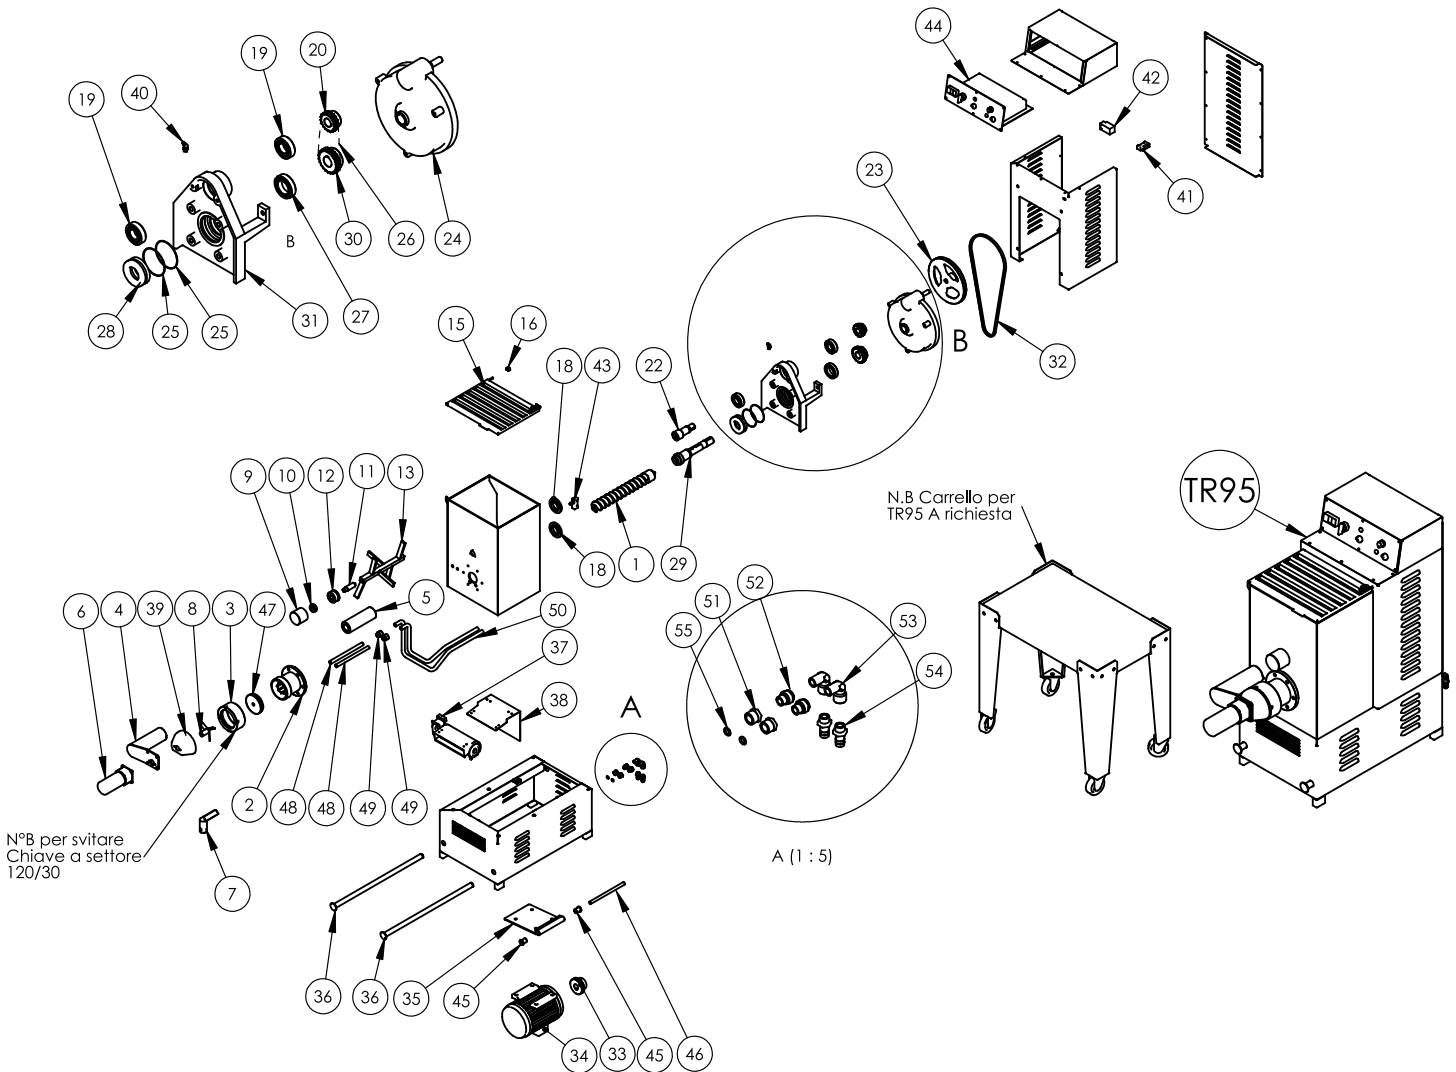

# Parts Breakdown

Model PM-IT-0015 13397

# Parts Breakdown

## Model PM-IT-0015 13397

Item No.	Description	Position	Item No.	Description	Position	Item No.	Description	Position
16289	Worm for 13397	1	77745	Bearing 6206 for 13397	19	77761	Sieve Support Rods for 13397	36
77731	Sleeve for 13397	2	77746	Upper Sprocket Z=18 3/8 for 13397	20	77762	Fan for 13397	37
39343	Die Retaining Ring for 13397	3	77747	Upper Shaft for 13397	22	77763	Fan Base for 13397	38
77733	Moving Knife Support for 13397	4	77748	Reducer Pulley for 13397	23	AD366	Shelter Protection Knife for 13397	39
77734	Fixed Support for 13397	5	77749	Adapter TA30 for 13397	24	77764	Fattener for 13397	40
77735	Knife Motor for 13397	6	77750	Spacer for 13397	25	77765	Micro Switch MS30 for 13397	41
77736	Knife Blade for 13397	7	77751	Double Chain for 13397	26	77766	Micro Switch FR515 for 13397	42
77737	Knife Blade for 13397	8	77752	Bearing 6008 for 13397	27	77767	Micro Switch MS09 for 13397	43
77738	Support for 13397	9	77753	Bearing 51308 for 13397	28	77768	Electrical Assembly for 13397	44
77739	Bearing 62206 for 13397	10	77754	Lower Shaft for 13397	29	77769	Bushing for 13397	45
77740	Mobile Shaft for 13397	11	77755	Lower Sprocket Z=23 3/8 for 13397	30	77770	Shaft Motor Base for 13397	46
77741	Fixed Support for 13397	12	77756	Back Movement Support for 13397	31	31210	Plastic Cap for 13397	47
AD365	Mixer for 13397	13	77757	Belt 1180 for 13397	32	77772	Kit for Water Piping for 13397	48 - 50
77742	Cover for 13397	15	77758	Motor Pulley for 13397	33	77775	Kit for Water Piping for 13397	51 - 55
77743	Cam for 13397	16	77759	Motor HF80 for 13397	34			
77744	Wheel for 13397	18	77760	Motor Base for 13397	35			