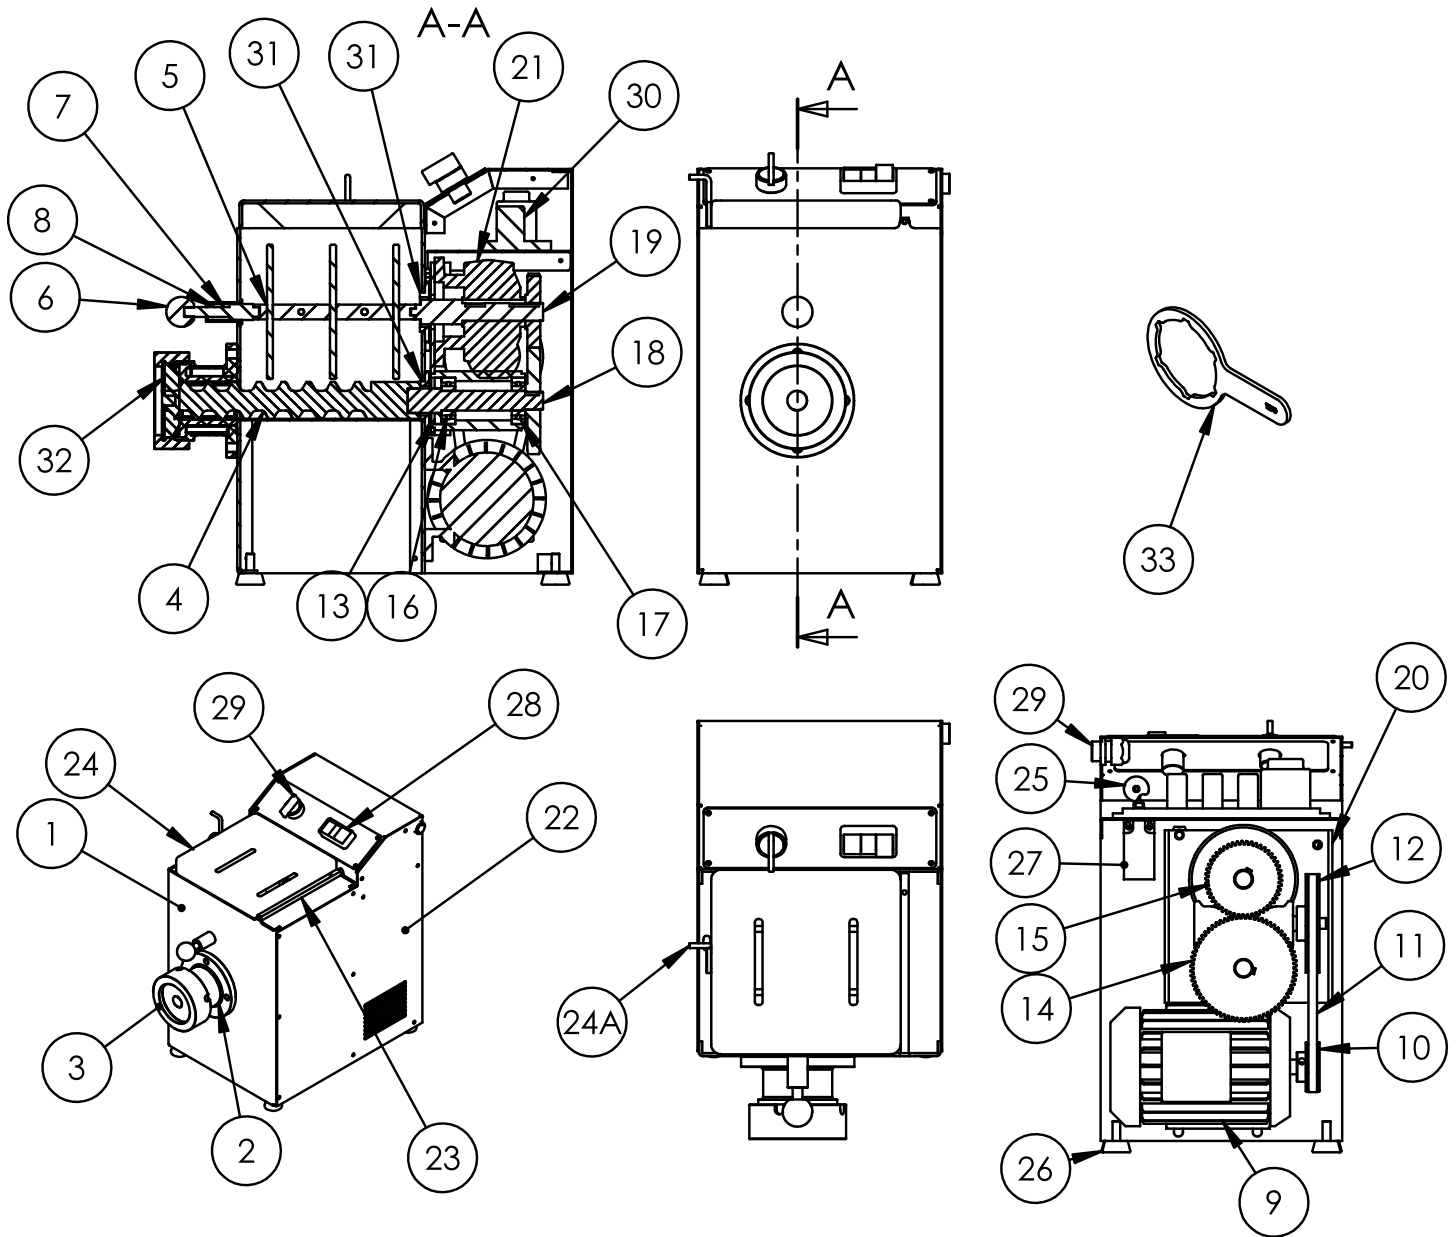

# Parts Breakdown

Model PM-IT-0004 13320

# Parts Breakdown

## Model PM-IT-0004 13320

Item No.	Description	Position	Item No.	Description	Position	Item No.	Description	Position
74564	Tub for 13320	1	74576	Gasket for 13320	13	74588	Handle on the Lid for 13320	24A
74565	Sleeve for 13320	2	74577	Sprocket Z=70 M=1.5 for 13320	14	74589	Cam for <a href="#">Microswitch</a> for 13320	25
74566	Fixing Ring for 13320	3	74578	Sprocket Z=50 M=1.5 for 13320	15	74590	Leg for 13320	26
31330	Worm for 13320	4	74579	Bearing 7204 for 13320	16	74591	<a href="#">Microswitch</a> Pizzato FR515 for 13320	27
74568	Mixer for 13320	5	74580	Bearing 6204 for 13320	17	74592	Start Button Stop for 13320	28
74569	Spherical Grip for 13320	6	74581	Lower Shaft for 13320	18	74593	Reversing Direction Switch for 13320	29
74570	Spring Pin for 13320	7	74582	Tree Top for 13320	19	74594	Complete Electrical System for 13320	30
74571	Tree Stand Mixer for 13320	8	74583	Support Plate for 13320	20	41411	Sealing Ring for 13320	31
74572	Motor MM63 for 13320	9	74584	Reduction for 13320	21	74595	Cork for 13320	32
74573	Pulley Engine for 13320	10	74585	Cater Back for 13320	22	74596	Key Fixing Ring for 13320	33
<a href="#">74574</a>	Belt Z19 1/2 for 13320	11	74586	Rod Cover for 13320	23	78631	Control Panel for 13320	
74575	Pulley Diameter 100 SPZ1 for 13320	<a href="#">12</a>	74587	Cover for 13320	24			